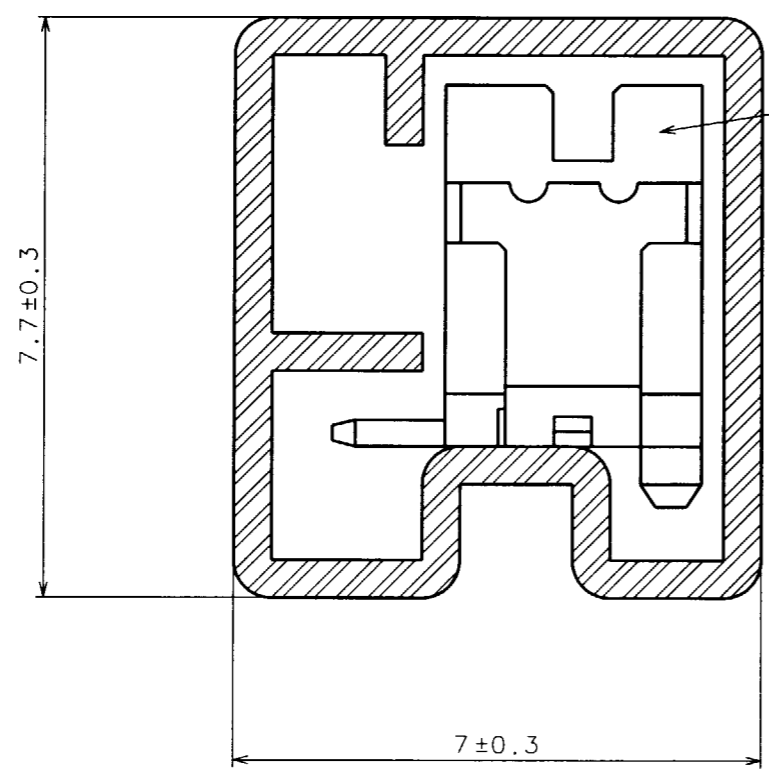

1

A-A (10:1)

- NOTES
1. THE TUBE HAS ONE STOPPER AT EACH END.
 2. WARPAGE OF THE TUBE SHALL BE ALLOWED ± 2 mm PER 510 mm
 3. MINIMUM UNIT OF PURCHASE SHALL BE THE QUANTITY OF CONNECTORS IN TUBE (36 PIECES).
 4. THE SUFFIX OF CODE NO. SHALL BE '-50'

2	DF13-7P-1.25V(01)	(36 PIECES IN TUBE)			
1	RIGID POLYVINYLCHLORIDE	ELECTROSTATIC PROTECTION, CLEAR	3	S.PVC	
NO.	MATERIAL	FINISH, REMARKS	NO.	MATERIAL	FINISH, REMARKS
CODE NO. (OLD) CL			DRAWN	DESIGNED	CHECKED
			H.Tsuboi	R. Midozaki	S. Ono
			97.11.4	97.12.3	97.12.4
					97.12.5
DRAWING NO. EDC3-081834-04			PART NO. DF13-7P-1.25V(50)		
SCALE FREE			CODE NO. CL536-0206-7-50		
UNITS mm			HRS HIROSE ELECTRIC CO., LTD.		