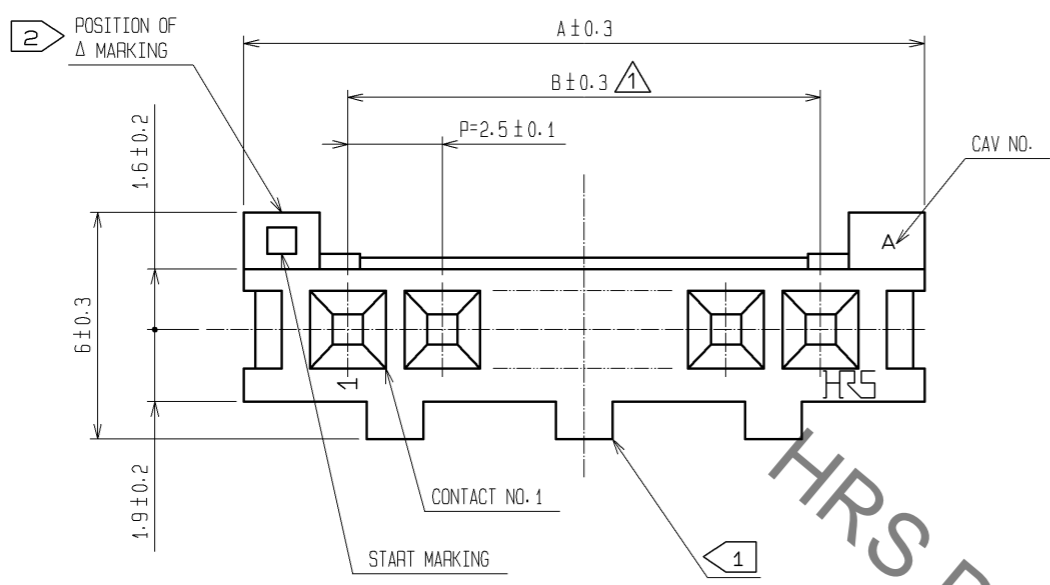

CODE No.	PART No.	NUMBER OF CONTACT	A	B
541-0039-2-05	DF1- 2S-2.5R24(05)	2	8.0	2.5
541-0040-1-05	DF1- 3S-2.5R24(05)	3	10.5	5.0
541-0041-4-05	DF1- 4S-2.5R24(05)	4	13.0	7.5
541-0042-7-05	DF1- 5S-2.5R24(05)	5	15.5	10.0
541-0043-0-05	DF1- 6S-2.5R24(05)	6	18.0	12.5
541-0044-2-05	DF1- 7S-2.5R24(05)	7	20.5	15.0
541-0045-5-05	DF1- 8S-2.5R24(05)	8	23.0	17.5
541-0046-8-05	DF1- 9S-2.5R24(05)	9	25.5	20.0
541-0047-0-05	DF1-10S-2.5R24(05)	10	28.0	22.5
541-0048-3-05	DF1-11S-2.5R24(05)	11	30.5	25.0
541-0049-6-05	DF1-12S-2.5R24(05)	12	33.0	27.5
541-0050-5-05	DF1-13S-2.5R24(05)	13	35.5	30.0
541-0051-8-05	DF1-14S-2.5R24(05)	14	38.0	32.5
541-0052-0-05	DF1-15S-2.5R24(05)	15	40.5	35.0
541-0053-3-05	DF1-16S-2.5R24(05)	16	43.0	37.5
541-0057-4-05	DF1-20S-2.5R24(05)	20	53.0	47.5

NOTES ① 2 POSITION TO BE PROTRUSION AT CENTER FOR ONE LOCATION 3 TO 6 POSITIONS UNLOCATED OTHER POSITION TO BE AS SHOWN IN FIGURE.
 ② COLOR OF Δ MARKING: GREEN.
 ③ APPLICABLE CABLE: UL1007 AWG24.

1	POLYAMIDE	PALE BROWN, UL94V-0	2	PHOSPHOR BRONZE	TIN PLATED 2#m min
NO.	MATERIAL	FINISH, REMARKS	NO.	MATERIAL	FINISH, REMARKS
UNITS mm		SCALE 5 : 1	COUNT 1	DESCRIPTION OF REVISIONS DIS-H-006064	DESIGNED MI. SAKIMURA
HIROSE ELECTRIC CO., LTD.		APPROVED : TY. OMA 05.08.11	DESIGNED	EDC3-162345-01	
		CHECKED : HK. UMEHARA 05.08.11	CHECKED	HK. UMEHARA	
		DESIGNED : IO. DENPOUYA 05.08.11	DATE	11.08.05	
		DRAWN : MK. MATSUO 05.08.03	DRAWING NO.	DF1-*S-2.5R24(05)	
			PART NO.	CL541-	
			CODE NO.	1/1	