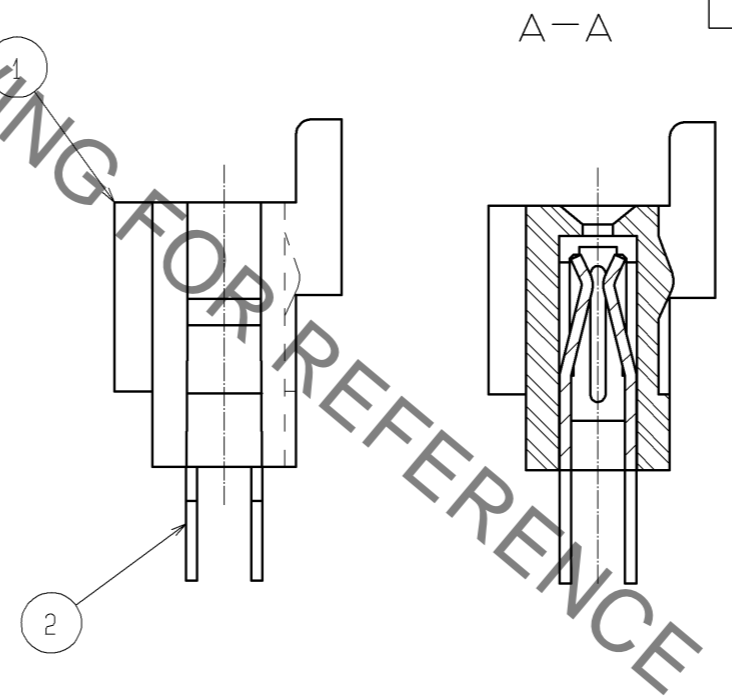

CODE No.	PART No.	NUMBER OF CONTACT	A	B
541-0039-2-05	DF1- 2S-2.5R24(05)	2	8.0	2.5
541-0040-1-05	DF1- 3S-2.5R24(05)	3	10.5	5.0
541-0041-4-05	DF1- 4S-2.5R24(05)	4	13.0	7.5
541-0042-7-05	DF1- 5S-2.5R24(05)	5	15.5	10.0
541-0043-0-05	DF1- 6S-2.5R24(05)	6	18.0	12.5
541-0044-2-05	DF1- 7S-2.5R24(05)	7	20.5	15.0
541-0045-5-05	DF1- 8S-2.5R24(05)	8	23.0	17.5
541-0046-8-05	DF1- 9S-2.5R24(05)	9	25.5	20.0
541-0047-0-05	DF1-10S-2.5R24(05)	10	28.0	22.5
541-0048-3-05	DF1-11S-2.5R24(05)	11	30.5	25.0
541-0049-6-05	DF1-12S-2.5R24(05)	12	33.0	27.5
541-0050-5-05	DF1-13S-2.5R24(05)	13	35.5	30.0
541-0051-8-05	DF1-14S-2.5R24(05)	14	38.0	32.5
541-0052-0-05	DF1-15S-2.5R24(05)	15	40.5	35.0
541-0053-3-05	DF1-16S-2.5R24(05)	16	43.0	37.5
541-0057-4-05	DF1-20S-2.5R24(05)	20	53.0	47.5

NOTES ① 2 POSITION TO BE PROTRUSION AT CENTER FOR ONE LOCATION 3 TO 6 POSITIONS UNLOCATED OTHER POSITION TO BE AS SHOWN IN FIGURE.
 ② COLOR OF Δ MARKING: GREEN.
 ③ APPLICABLE CABLE: UL1007 AWG24.

1	POLYAMIDE	PALE BROWN, UL94V-0	2	PHOSPHOR BRONZE	TIN PLATED 2#m min
NO.	MATERIAL	FINISH, REMARKS	NO.	MATERIAL	FINISH, REMARKS
UNITS mm		SCALE 5 : 1	COUNT 1	DESCRIPTION OF REVISIONS DIS-H-006064	DESIGNED MI. SAKIMURA
HIROSE ELECTRIC CO., LTD.		APPROVED : TY. OMA 05.08.11	DESIGNED	EDC3-162345-01	
		CHECKED : HK. UMEHARA 05.08.11	CHECKED	HK. UMEHARA	
		DESIGNED : IO. DENPOUYA 05.08.11	DATE	11.08.05	
		DRAWN : MK. MATSUO 05.08.03	DRAWING NO.	DF1-*S-2.5R24(05)	
			PART NO.	CL541-	
			CODE NO.	1/1	