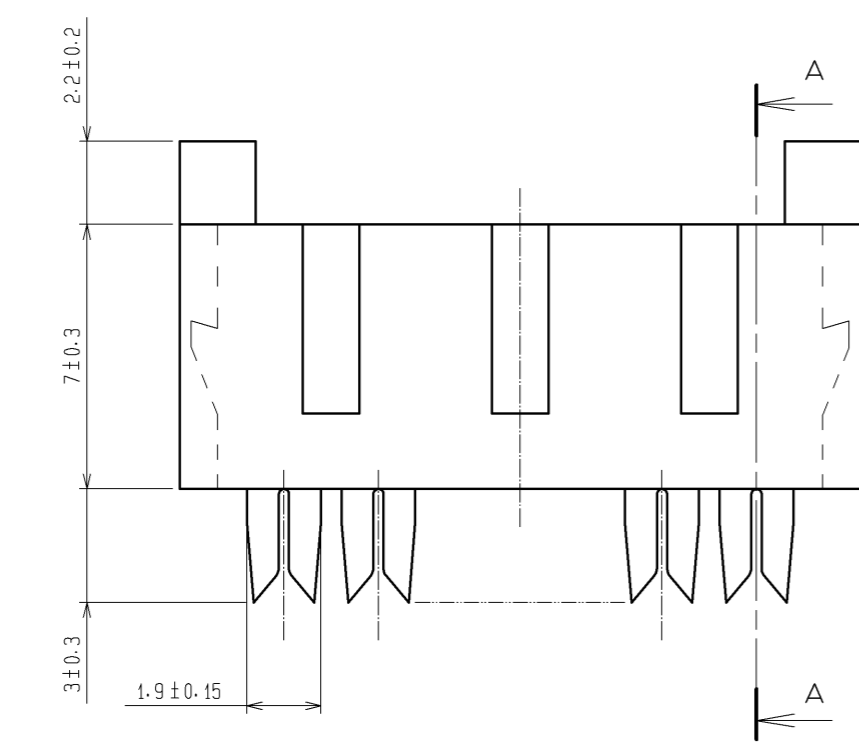

CODE No.	PART No.	NUMBER OF CONTACT	A	B
541-0039-2-05	DF1- 2S-2.5R24(05)	2	8.0	2.5
541-0040-1-05	DF1- 3S-2.5R24(05)	3	10.5	5.0
541-0041-4-05	DF1- 4S-2.5R24(05)	4	13.0	7.5
541-0042-7-05	DF1- 5S-2.5R24(05)	5	15.5	10.0
541-0043-0-05	DF1- 6S-2.5R24(05)	6	18.0	12.5
541-0044-2-05	DF1- 7S-2.5R24(05)	7	20.5	15.0
541-0045-5-05	DF1- 8S-2.5R24(05)	8	23.0	17.5
541-0046-8-05	DF1- 9S-2.5R24(05)	9	25.5	20.0
541-0047-0-05	DF1-10S-2.5R24(05)	10	28.0	22.5
541-0048-3-05	DF1-11S-2.5R24(05)	11	30.5	25.0
541-0049-6-05	DF1-12S-2.5R24(05)	12	33.0	27.5
541-0050-5-05	DF1-13S-2.5R24(05)	13	35.5	30.0
541-0051-8-05	DF1-14S-2.5R24(05)	14	38.0	32.5
541-0052-0-05	DF1-15S-2.5R24(05)	15	40.5	35.0
541-0053-3-05	DF1-16S-2.5R24(05)	16	43.0	37.5
541-0057-4-05	DF1-20S-2.5R24(05)	20	53.0	47.5

NOTES ① 2 POSITION TO BE PROTRUSION AT CENTER FOR ONE LOCATION 3 TO 6 POSITIONS UNLOCATED OTHER POSITION TO BE AS SHOWN IN FIGURE.
 ② COLOR OF Δ MARKING: GREEN.
 ③ APPLICABLE CABLE: UL1007 AWG24.

1	POLYAMIDE	PALE BROWN, UL94V-0	2	PHOSPHOR BRONZE	TIN PLATED 2#m min
NO.	MATERIAL	FINISH, REMARKS	NO.	MATERIAL	FINISH, REMARKS
UNITS mm		SCALE 5 : 1	COUNT 1	DESCRIPTION OF REVISIONS DIS-H-006064	DESIGNED MI. SAKIMURA
HIROSE ELECTRIC CO., LTD.		APPROVED : TY. OMA 05.08.11	DESIGNED	EDC3-162345-01	
		CHECKED : HK. UMEHARA 05.08.11	CHECKED	HK. UMEHARA	
		DESIGNED : IO. DENPOUYA 05.08.11	DATE	11.08.05	
		DRAWN : MK. MATSUO 05.08.03	DRAWING NO.	DF1-*S-2.5R24(05)	
			PART NO.	CL541-	
			CODE NO.	1/1	