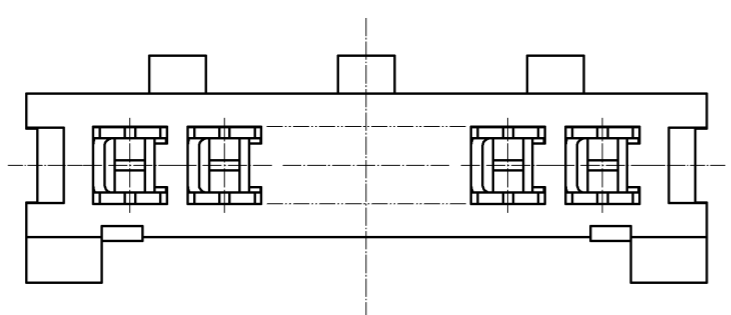

CODE No.	PART No.	NUMBER OF CONTACT	A	B
541-0039-2-05	DF1- 2S-2.5R24(05)	2	8.0	2.5
541-0040-1-05	DF1- 3S-2.5R24(05)	3	10.5	5.0
541-0041-4-05	DF1- 4S-2.5R24(05)	4	13.0	7.5
541-0042-7-05	DF1- 5S-2.5R24(05)	5	15.5	10.0
541-0043-0-05	DF1- 6S-2.5R24(05)	6	18.0	12.5
541-0044-2-05	DF1- 7S-2.5R24(05)	7	20.5	15.0
541-0045-5-05	DF1- 8S-2.5R24(05)	8	23.0	17.5
541-0046-8-05	DF1- 9S-2.5R24(05)	9	25.5	20.0
541-0047-0-05	DF1-10S-2.5R24(05)	10	28.0	22.5
541-0048-3-05	DF1-11S-2.5R24(05)	11	30.5	25.0
541-0049-6-05	DF1-12S-2.5R24(05)	12	33.0	27.5
541-0050-5-05	DF1-13S-2.5R24(05)	13	35.5	30.0
541-0051-8-05	DF1-14S-2.5R24(05)	14	38.0	32.5
541-0052-0-05	DF1-15S-2.5R24(05)	15	40.5	35.0
541-0053-3-05	DF1-16S-2.5R24(05)	16	43.0	37.5
541-0057-4-05	DF1-20S-2.5R24(05)	20	53.0	47.5

NOTES ① 2 POSITION TO BE PROTRUSION AT CENTER FOR ONE LOCATION 3 TO 6 POSITIONS UNLOCATED OTHER POSITION TO BE AS SHOWN IN FIGURE.
 ② COLOR OF Δ MARKING: GREEN.
 ③ APPLICABLE CABLE: UL1007 AWG24.

1	POLYAMIDE	PALE BROWN, UL94V-0	2	PHOSPHOR BRONZE	TIN PLATED 2#m min
NO.	MATERIAL	FINISH, REMARKS	NO.	MATERIAL	FINISH, REMARKS
UNITS mm		SCALE 5 : 1	COUNT 1	DESCRIPTION OF REVISIONS DIS-H-006064	DESIGNED MI. SAKIMURA
HIROSE ELECTRIC CO., LTD.		APPROVED : TY. OMA 05.08.11	DESIGNED	EDC3-162345-01	
		CHECKED : HK. UMEHARA 05.08.11	CHECKED	HK. UMEHARA	
		DESIGNED : IO. DENPOUYA 05.08.11	DATE	11.08.05	
		DRAWN : MK. MATSUO 05.08.03	DRAWING NO.	DF1-*S-2.5R24(05)	
			PART NO.	CL541-	
			CODE NO.	1/1	