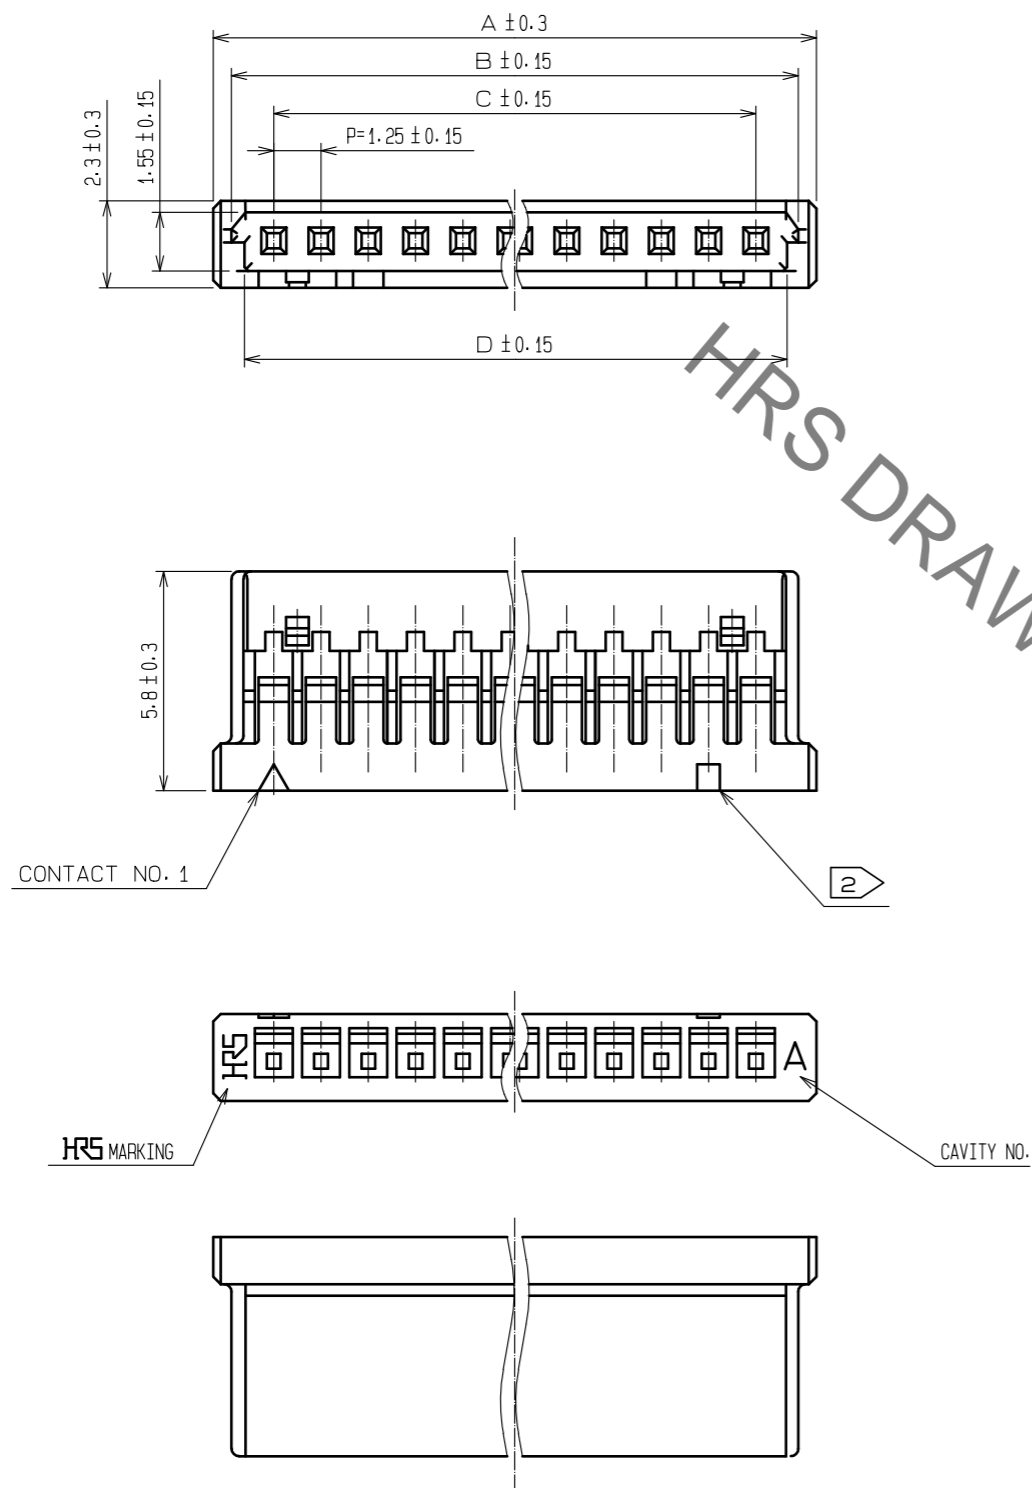

PARTS NO.	HRS NO.	CONTACTS	A	B	C	D
DF14- 2S-1.25C(10)	CL538-0005-8-10	2	4.45	3.49	1.25	2.85
DF14- 3S-1.25C(10)	CL538-0006-0-10	3	5.70	4.74	2.50	4.10
DF14- 4S-1.25C(10)	CL538-0007-3-10	4	6.95	5.99	3.75	5.35
DF14- 5S-1.25C(10)	CL538-0008-6-10	5	8.20	7.24	5.00	6.60
DF14- 6S-1.25C(10)	CL538-0009-9-10	6	9.45	8.49	6.25	7.85
DF14- 7S-1.25C(10)	CL538-0010-8-10	7	10.70	9.74	7.50	9.10
DF14- 8S-1.25C(10)	CL538-0011-0-10	8	11.95	10.99	8.75	10.35
DF14- 9S-1.25C(10)	CL538-0013-6-10	9	13.20	12.24	10.00	11.60
DF14-10S-1.25C(10)	CL538-0014-9-10	10	14.45	13.49	11.25	12.85
DF14-15S-1.25C(10)	CL538-0054-3-10	15	20.70	19.74	17.50	19.10
DF14-20S-1.25C(10)	CL538-0059-7-10	20	26.95	25.99	23.75	25.35
DF14-25S-1.25C(10)	CL538-0064-7-10	25	33.20	32.24	30.00	31.60
DF14-30S-1.25C(10)	CL538-0012-3-10	30	39.45	38.49	36.25	37.85

NOTES1 100 CONNECTORS ARE IN ONE PACK.
 2 ON EVERY FIVE CONTACTS.
 3 2 CONTACT CONNECTOR HAVE ONE LOCK AT CENTER OF HOUSING.

NO.	MATERIAL	FINISH . REMARKS	NO.	MATERIAL	FINISH . REMARKS
			1	POLYAMIDE	BEIGE, UL94V-0
UNITS mm		SCALE 5 : 1	DESIGNED		CHECKED
	COUNT	DESCRIPTION OF REVISIONS	DATE		
HRS	HIROSE ELECTRIC CO., LTD.	APPROVED : SJ. OKAMURA 20211217	DRAWING NO.		EDC-160306-10-00
		CHECKED : SZ. ONO 20211217	PART NO.		DF14- *S-1.25C(10)
		DESIGNED : HT. SATO 20211217	CODE NO.		CL538-
		DRAWN : SK. CHIBA 20211217			