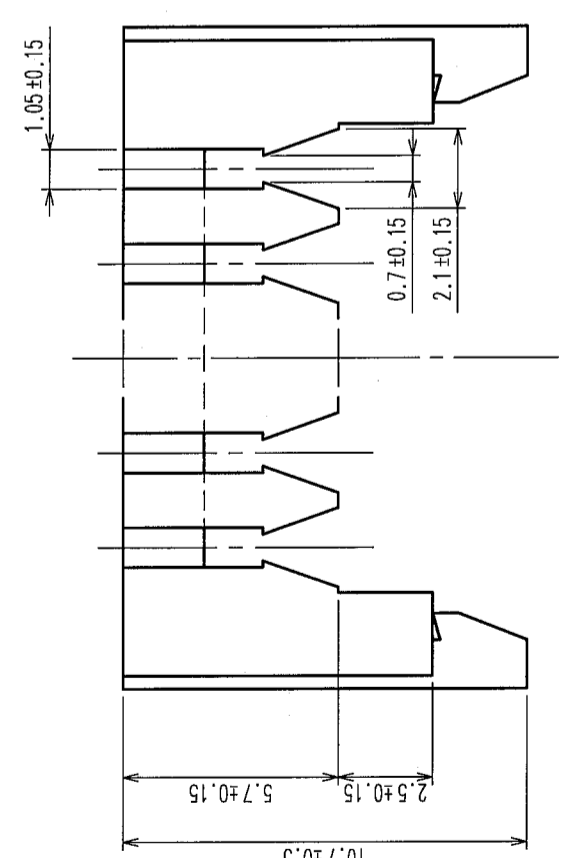

COUNT	DESCRIPTION OF REVISIONS	BY	CHKD	DATE	COUNT	DESCRIPTION OF REVISIONS	BY	CHKD	DATE
△					△				
△					△				
△					△				

CODE No	PART No	NUMBER OF CONTACT	A	B
CL541-0096-6	DF1-2A1.05	2	10.0	2.5
CL541-0097-9	DF1-3A1.05	3	12.5	5.0
CL541-0098-1	DF1-4A1.05	4	15.0	7.5
CL541-0099-4	DF1-5A1.05	5	17.5	10.0
CL541-0100-1	DF1-6A1.05	6	20.0	12.5
CL541-0101-4	DF1-7A1.05	7	22.5	15.0
CL541-0102-7	DF1-8A1.05	8	25.0	17.5
CL541-0103-0	DF1-9A1.05	9	27.5	20.5
CL541-0104-2	DF1-10A1.05	10	30.0	22.5
CL541-0105-5	DF1-11A1.05	11	32.5	25.0
CL541-0106-8	DF1-12A1.05	12	35.0	27.5
CL541-0107-0	DF1-13A1.05	13	37.5	30.0
CL541-0108-3	DF1-14A1.05	14	40.0	32.5
CL541-0109-6	DF1-15A1.05	15	42.5	35.0
CL541-0110-5	DF1-16A1.05	16	45.0	37.5
CL541-0114-6	DF1-20A1.05	20	55.0	47.5

NOTES 1 NO. OF CONTACTS SHALL BE INDICATED EXCLUDING 2 AND 3 POSITIONS.
 2 APPLICABLE CABLE:UL1007 AWC26,28.

HRS DRAWING FOR REFERENCE

TO	

NO.	MATERIAL	FINISH, REMARKS	NO.	MATERIAL	FINISH, REMARKS
1	POLYAMIDE			BROWN, UL94V-0	

NO. (OLD)	FINISH, REMARKS	NO.	MATERIAL	FINISH, REMARKS

DRAWN	DESIGNED	CHECKED	APPROVED	RELEASED
A. Miura '05.12.26	R. Narae '05.12.26	H. Umehara '05.12.28	J. Oka '05.12.28	

DRAWING NO. EDC3-162340-01	PART NO. DF1-*A1.05
SCALE 5 : 1	CODE NO. CL541
UNITS mm	