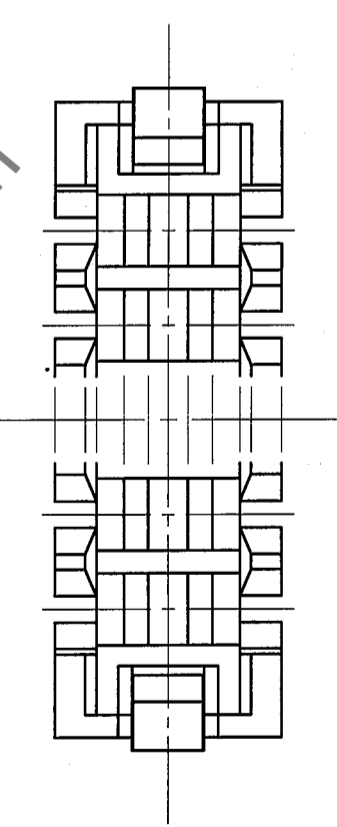

COUNT	DESCRIPTION OF REVISIONS	BY	CHKD	DATE	COUNT	DESCRIPTION OF REVISIONS	BY	CHKD	DATE
△					△				
△					△				
△					△				

CODE No	PART No	NUMBER OF CONTACT	A	B
CL541-0096-6	DF1-2A1.05	2	10.0	2.5
CL541-0097-9	DF1-3A1.05	3	12.5	5.0
CL541-0098-1	DF1-4A1.05	4	15.0	7.5
CL541-0099-4	DF1-5A1.05	5	17.5	10.0
CL541-0100-1	DF1-6A1.05	6	20.0	12.5
CL541-0101-4	DF1-7A1.05	7	22.5	15.0
CL541-0102-7	DF1-8A1.05	8	25.0	17.5
CL541-0103-0	DF1-9A1.05	9	27.5	20.5
CL541-0104-2	DF1-10A1.05	10	30.0	22.5
CL541-0105-5	DF1-11A1.05	11	32.5	25.0
CL541-0106-8	DF1-12A1.05	12	35.0	27.5
CL541-0107-0	DF1-13A1.05	13	37.5	30.0
CL541-0108-3	DF1-14A1.05	14	40.0	32.5
CL541-0109-6	DF1-15A1.05	15	42.5	35.0
CL541-0110-5	DF1-16A1.05	16	45.0	37.5
CL541-0114-6	DF1-20A1.05	20	55.0	47.5

NOTES 1 NO. OF CONTACTS SHALL BE INDICATED EXCLUDING 2 AND 3 POSITIONS.
 2 APPLICABLE CABLE:UL1007 AWC26,28.

HRS DRAWING FOR REFERENCE

TO	

NO.	MATERIAL	FINISH, REMARKS	NO.	MATERIAL	FINISH, REMARKS
1	POLYAMIDE			BROWN, UL94V-0	

NO. (OLD)	FINISH, REMARKS	NO.	MATERIAL	FINISH, REMARKS

DRAWN	DESIGNED	CHECKED	APPROVED	RELEASED
A. Miura '05.12.26	R. Narae '05.12.26	H. Umehara '05.12.28	J. Oka '05.12.28	

DRAWING NO. EDC3-162340-01	PART NO. DF1-*A1.05
SCALE 5 : 1	CODE NO. CL541
UNITS mm	