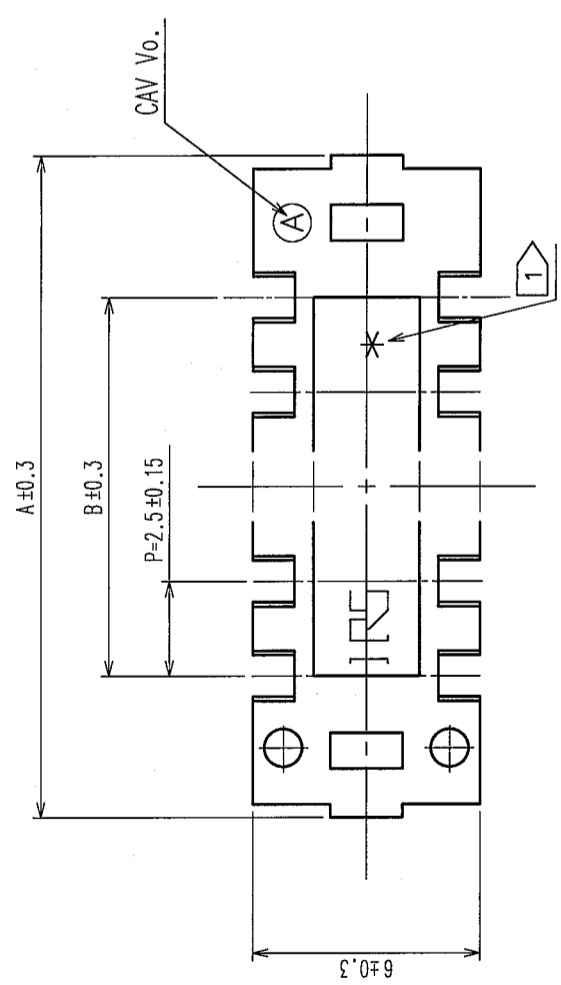

COUNT	DESCRIPTION OF REVISIONS	BY	CHKD	DATE	COUNT	DESCRIPTION OF REVISIONS	BY	CHKD	DATE
△					△				
△					△				
△					△				

CODE No	PART No	NUMBER OF CONTACT	A	B
CL541-0096-6	DF1-2A1.05	2	10.0	2.5
CL541-0097-9	DF1-3A1.05	3	12.5	5.0
CL541-0098-1	DF1-4A1.05	4	15.0	7.5
CL541-0099-4	DF1-5A1.05	5	17.5	10.0
CL541-0100-1	DF1-6A1.05	6	20.0	12.5
CL541-0101-4	DF1-7A1.05	7	22.5	15.0
CL541-0102-7	DF1-8A1.05	8	25.0	17.5
CL541-0103-0	DF1-9A1.05	9	27.5	20.5
CL541-0104-2	DF1-10A1.05	10	30.0	22.5
CL541-0105-5	DF1-11A1.05	11	32.5	25.0
CL541-0106-8	DF1-12A1.05	12	35.0	27.5
CL541-0107-0	DF1-13A1.05	13	37.5	30.0
CL541-0108-3	DF1-14A1.05	14	40.0	32.5
CL541-0109-6	DF1-15A1.05	15	42.5	35.0
CL541-0110-5	DF1-16A1.05	16	45.0	37.5
CL541-0114-6	DF1-20A1.05	20	55.0	47.5

NOTES 1 NO. OF CONTACTS SHALL BE INDICATED EXCLUDING 2 AND 3 POSITIONS.
 2 APPLICABLE CABLE:UL1007 AWC26,28.

HRS DRAWING FOR REFERENCE

TO	

NO.	MATERIAL	FINISH, REMARKS	NO.	MATERIAL	FINISH, REMARKS
1	POLYAMIDE			BROWN, UL94V-0	

NO. (OLD)	FINISH, REMARKS	NO.	MATERIAL	FINISH, REMARKS

DRAWN	DESIGNED	CHECKED	APPROVED	RELEASED
A. Miura '05.12.26	R. Narae '05.12.26	H. Umehara '05.12.28	J. Oka '05.12.28	

DRAWING NO. EDC3-162340-01	PART NO. DF1-*A1.05
SCALE 5 : 1	CODE NO. CL541
UNITS mm	