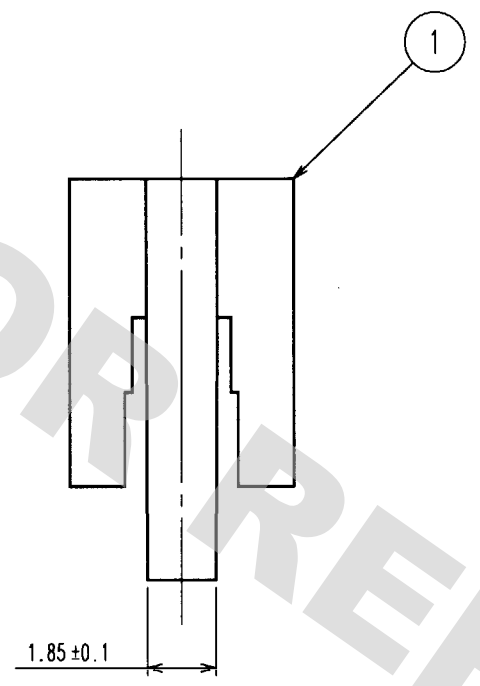

DRAWING FOR REFERENCE: This is subject to change without notice
08/11/2012

TO

COUNT	DESCRIPTION OF REVISIONS	BY	CHKD	DATE	COUNT	DESCRIPTION OF REVISIONS	BY	CHKD	DATE

CODE No.	PART No.	NUMBER OF CONTACT	A	B
541-0077-1	DF1- 2A1.33	2	10	2.5
541-0078-4	DF1- 3A1.33	3	12.5	5
541-0079-7	DF1- 4A1.33	4	15	7.5
541-0080-6	DF1- 5A1.33	5	17.5	10
541-0081-9	DF1- 6A1.33	6	20	12.5
541-0082-1	DF1- 7A1.33	7	22.5	15
541-0083-4	DF1- 8A1.33	8	25	17.5
541-0084-7	DF1- 9A1.33	9	27.5	20
541-0085-0	DF1-10A1.33	10	30	22.5
541-0086-2	DF1-11A1.33	11	32.5	25
541-0087-5	DF1-12A1.33	12	35	27.5
541-0088-8	DF1-13A1.33	13	37.5	30
541-0089-0	DF1-14A1.33	14	40	32.5
541-0090-0	DF1-15A1.33	15	42.5	35
541-0091-2	DF1-16A1.33	16	45	37.5
541-0095-3	DF1-20A1.33	20	55	47.5

NOTES 1 NO. OF CONTACTS SHALL BE INDICATED EXCLUDING 2 AND 3 POSITIONS.
2 APPLICABLE CABLE: UL1007 AWC24

NO.	MATERIAL	FINISH, REMARKS	NO.	MATERIAL	FINISH, REMARKS		
			1	POLYAMIDE	PALE BROWN, UL94V-0		
CODE NO. (OLD)			DRAWN	DESIGNED	CHECKED	APPROVED	RELEASED
			Y. NAGASHIMA '00.11.10	J. Imoue '00.11.10	T. Miyazaki '00.11.13	K. Katayama '00.11.14	
SCALE	DRAWING NO. EDC3-162341		PART NO. DF1-*A1.33				
UNITS	HRS HIROSE ELECTRIC CO., LTD		CODE NO. CL541				1/1