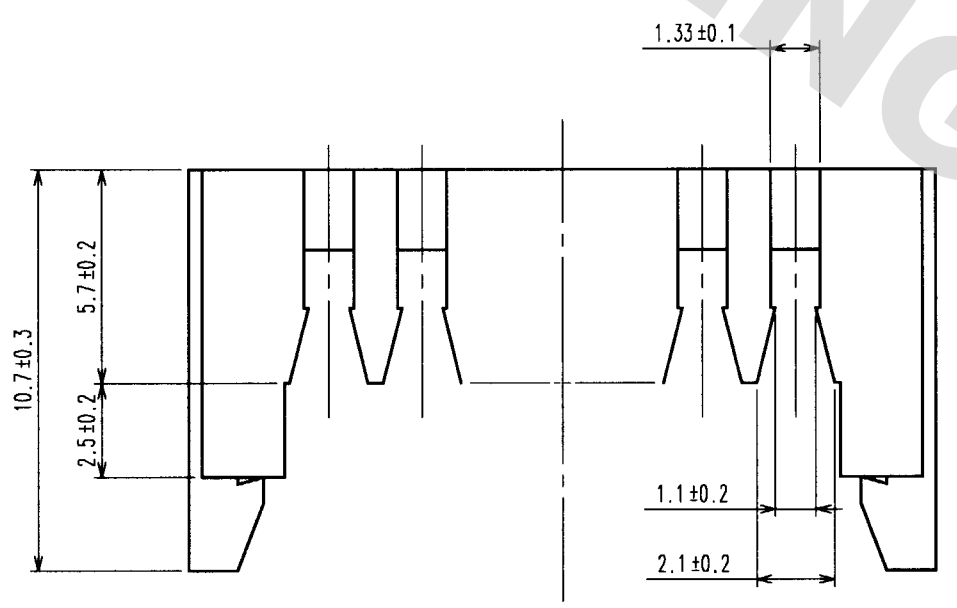

DRAWING FOR REFERENCE: This is subject to change without notice
08/11/2012

TO

COUNT	DESCRIPTION OF REVISIONS	BY	CHKD	DATE	COUNT	DESCRIPTION OF REVISIONS	BY	CHKD	DATE

CODE No.	PART No.	NUMBER OF CONTACT	A	B
541-0077-1	DF1- 2A1.33	2	10	2.5
541-0078-4	DF1- 3A1.33	3	12.5	5
541-0079-7	DF1- 4A1.33	4	15	7.5
541-0080-6	DF1- 5A1.33	5	17.5	10
541-0081-9	DF1- 6A1.33	6	20	12.5
541-0082-1	DF1- 7A1.33	7	22.5	15
541-0083-4	DF1- 8A1.33	8	25	17.5
541-0084-7	DF1- 9A1.33	9	27.5	20
541-0085-0	DF1-10A1.33	10	30	22.5
541-0086-2	DF1-11A1.33	11	32.5	25
541-0087-5	DF1-12A1.33	12	35	27.5
541-0088-8	DF1-13A1.33	13	37.5	30
541-0089-0	DF1-14A1.33	14	40	32.5
541-0090-0	DF1-15A1.33	15	42.5	35
541-0091-2	DF1-16A1.33	16	45	37.5
541-0095-3	DF1-20A1.33	20	55	47.5

NOTES 1 NO. OF CONTACTS SHALL BE INDICATED EXCLUDING 2 AND 3 POSITIONS.
2 APPLICABLE CABLE: UL1007 AWC24

NO.	MATERIAL	FINISH, REMARKS	NO.	MATERIAL	FINISH, REMARKS		
			1	POLYAMIDE	PALE BROWN, UL94V-0		
CODE NO. (OLD)			DRAWN	DESIGNED	CHECKED	APPROVED	RELEASED
			Y. NAGASHIMA '00.11.10	J. Imoue '00.11.10	T. Miyazaki '00.11.13	K. Katayama '00.11.14	
SCALE	DRAWING NO. EDC3-162341		PART NO. DF1-*A1.33				
UNITS	HRS HIROSE ELECTRIC CO., LTD		CODE NO. CL541				1/1