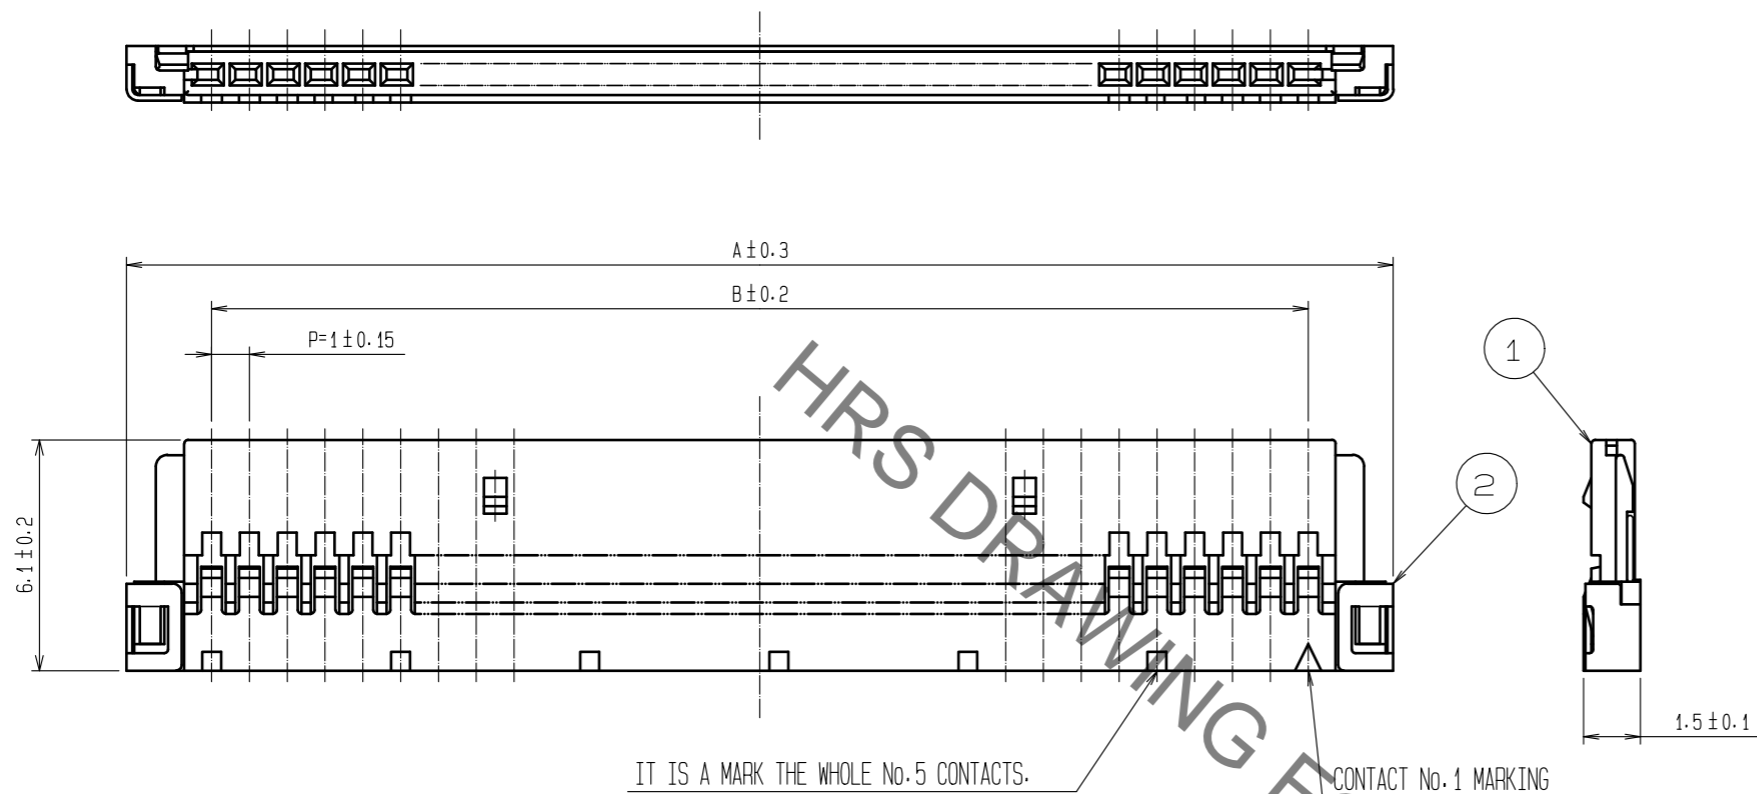

IT IS A MARK THE WHOLE No.5 CONTACTS. CONTACT No.1 MARKING

PART No.	CODE No.	A	B
DF19G-8S-1C(06)	CL685-0022-2-06	11.5	7
DF19G-14S-1C(06)	CL685-0005-3-06	17.5	13
DF19G-20S-1C(06)	CL685-0007-9-06	23.5	19
DF19G-30S-1C(06)	CL685-0014-4-06	33.5	29

NOTES 1 : THE MINIMUM ORDERING QUANTITY IS ONE PACKAGE.
 (CONTAINING 100 PIECES)

NO.	MATERIAL	FINISH . REMARKS	NO.	MATERIAL	FINISH . REMARKS
1	POLYAMIDE	UL94V-0. BEIGE	2	STAINLESS STEEL	SURFACE:TIN PLATED 1μm min UNDER PLATING:NICKEL PLATED 1μm min