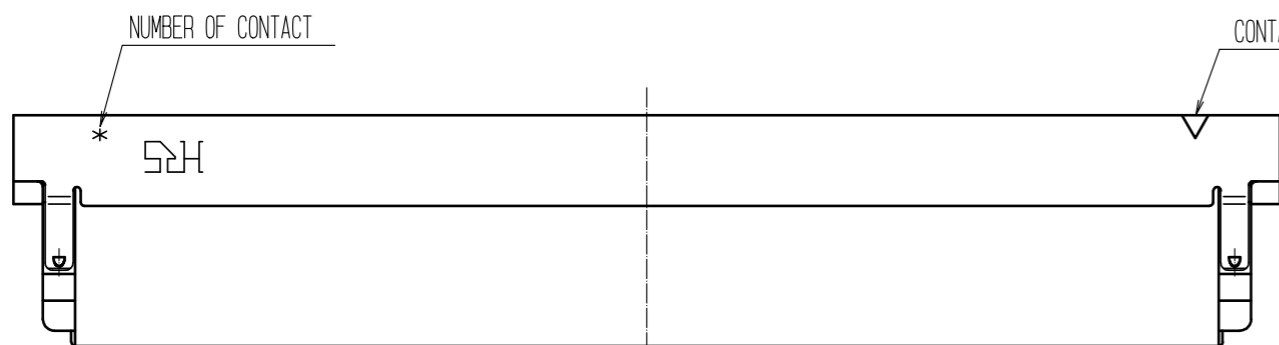

IT IS A MARK THE WHOLE No.5 CONTACTS. CONTACT No.1 MARKING

PART No.	CODE No.	A	B
DF19G-8S-1C(06)	CL685-0022-2-06	11.5	7
DF19G-14S-1C(06)	CL685-0005-3-06	17.5	13
DF19G-20S-1C(06)	CL685-0007-9-06	23.5	19
DF19G-30S-1C(06)	CL685-0014-4-06	33.5	29

NOTES 1 : THE MINIMUM ORDERING QUANTITY IS ONE PACKAGE.
 (CONTAINING 100 PIECES)

NO.	MATERIAL	FINISH . REMARKS	NO.	MATERIAL	FINISH . REMARKS
1	POLYAMIDE	UL94V-0. BEIGE	2	STAINLESS STEEL	SURFACE:TIN PLATED 1μm min UNDER PLATING:NICKEL PLATED 1μm min