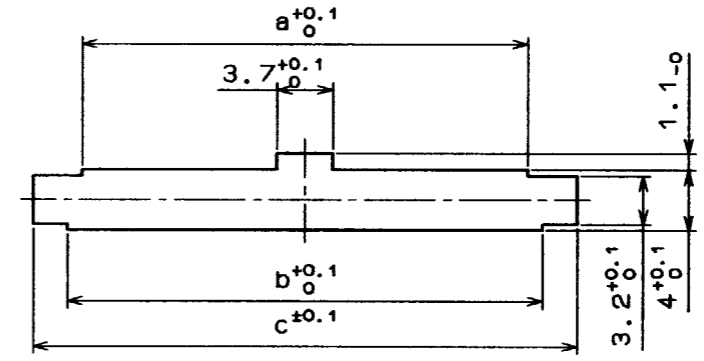

COUNT	DESCRIPTION OF REVISIONS	BY	CHKD	DATE	COUNT	DESCRIPTION OF REVISIONS	BY	CHKD	DATE

< PANEL CUTOUT >

PLEASE NOTE THAT A DIMENSION (PANEL THROUGH HOLE) VARY WITH THICKNESS OF PANEL WHEN YOU MOUNT DF1B EXTENSION SOCKET TO THE PANEL. AND PLEASE PROCESS THE PANEL THROUGH HOLE WITHOUT BURR.

1

CONTACT NO. 1

NUMBER OF CONTACTS

CAVITY NO.

HRS NO	PART NO.	A	B	PANEL CUTOUT				
				a	b	PANEL THICKNESS		
						0.5-1.2	1.3-1.6	1.7-2.0
CL541-0320-8	DF1B-2ES-2.5RC	2.5	6.5	4.7	6.7	10.8	11.3	12.0
0321-0	3	5.0	9.0	7.2	9.2	13.3	13.8	14.5
0322-3	4	7.5	11.5	9.7	11.7	15.8	16.3	17.0
0323-6	5	10.0	14.0	12.2	14.2	18.3	18.8	19.5
0324-9	6	12.5	16.5	14.7	16.7	20.8	21.3	22.0
0325-1	7	15.0	19.0	17.2	19.2	23.3	23.8	24.5
0326-4	8	17.5	21.5	19.7	21.7	25.8	26.3	27.0
0327-7	9	20.0	24.0	22.2	24.2	28.3	28.8	29.5
0328-0	10	22.5	26.5	24.7	26.7	30.8	31.3	32.0
0329-2	11	25.0	29.0	27.2	29.2	33.3	33.8	34.5
0330-1	12	27.5	31.5	29.7	31.7	35.8	36.3	37.0
0331-4	13	30.0	34.0	32.2	34.2	38.3	38.8	39.5