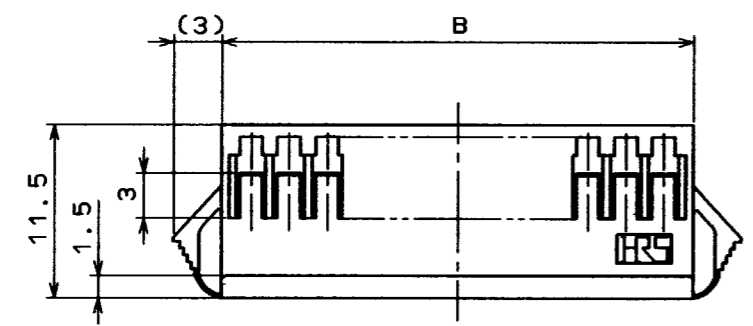

COUNT	DESCRIPTION OF REVISIONS	BY	CHKD	DATE	COUNT	DESCRIPTION OF REVISIONS	BY	CHKD	DATE

< PANEL CUTOUT >

PLEASE NOTE THAT A DIMENSION (PANEL THROUGH HOLE) VARY WITH THICKNESS OF PANEL WHEN YOU MOUNT DF1B EXTENSION SOCKET TO THE PANEL. AND PLEASE PROCESS THE PANEL THROUGH HOLE WITHOUT BURR.

1

CONTACT NO. 1

NUMBER OF CONTACTS

CAVITY NO.

HRS NO	PART NO.	A	B	PANEL CUTOUT				
				a	b	PANEL THICKNESS		
						0.5-1.2	1.3-1.6	1.7-2.0
CL541-0320-8	DF1B-2ES-2.5RC	2.5	6.5	4.7	6.7	10.8	11.3	12.0
0321-0	3	5.0	9.0	7.2	9.2	13.3	13.8	14.5
0322-3	4	7.5	11.5	9.7	11.7	15.8	16.3	17.0
0323-6	5	10.0	14.0	12.2	14.2	18.3	18.8	19.5
0324-9	6	12.5	16.5	14.7	16.7	20.8	21.3	22.0
0325-1	7	15.0	19.0	17.2	19.2	23.3	23.8	24.5
0326-4	8	17.5	21.5	19.7	21.7	25.8	26.3	27.0
0327-7	9	20.0	24.0	22.2	24.2	28.3	28.8	29.5
0328-0	10	22.5	26.5	24.7	26.7	30.8	31.3	32.0
0329-2	11	25.0	29.0	27.2	29.2	33.3	33.8	34.5
0330-1	12	27.5	31.5	29.7	31.7	35.8	36.3	37.0
0331-4	13	30.0	34.0	32.2	34.2	38.3	38.8	39.5