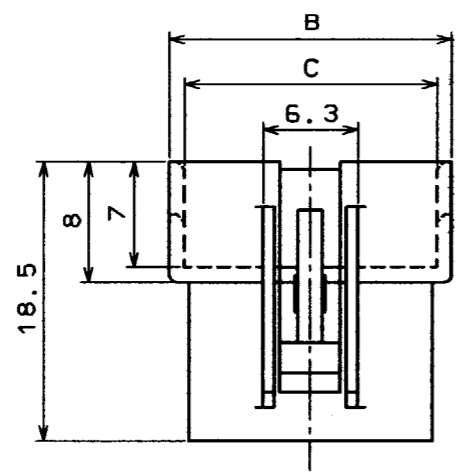

COUNT	DESCRIPTION OF REVISIONS	BY	CHKD	DATE	COUNT	DESCRIPTION OF REVISIONS	BY	CHKD	DATE
△				..	△				..
△				..	△				..
△				..	△				..

HRS DRAWING FOR REFERENCE

UNIT: (mm)

HRS NO.	PART NO.	A	B	C
CL541-0332-7	DF1B- 2EP-2.5RC	2.5	8.9	6.7
CL541-0333-0	DF1B- 3EP-2.5RC	5.0	11.4	9.2
CL541-0334-2	DF1B- 4EP-2.5RC	7.5	13.9	11.7
CL541-0335-5	DF1B- 5EP-2.5RC	10.0	16.4	14.2
CL541-0336-8	DF1B- 6EP-2.5RC	12.5	18.9	16.7
CL541-0337-0	DF1B- 7EP-2.5RC	15.0	21.4	19.2
CL541-0338-3	DF1B- 8EP-2.5RC	17.5	23.9	21.7
CL541-0339-6	DF1B- 9EP-2.5RC	20.0	26.4	24.2
CL541-0340-5	DF1B-10EP-2.5RC	22.5	28.9	26.7
CL541-0341-8	DF1B-11EP-2.5RC	25.0	31.4	29.2
CL541-0342-0	DF1B-12EP-2.5RC	27.5	33.9	31.7
CL541-0343-3	DF1B-13EP-2.5RC	30.0	36.4	34.2

NO. MATERIAL FINISH, REMARKS		1 POLYAMIDE NATURAL(WHITE) UL94V-0	
CODE NO. (OLD)		NO. MATERIAL FINISH, REMARKS	
DRAWN		DESIGNED	CHECKED
<i>M. Gotoh</i>		<i>M. Gotoh</i>	<i>J. Oma</i>
'94. 3. 24		'94. 3. 24	'94. 3. 25
APPROVED		RELEASED	
<i>M. Yamamoto</i>			
'94. 3. 25			
DRAWING NO. EDC3-160055-01		PART NO. DF1B-*EP-2.5RC	
SCALE 2:1		CODE NO. 0332 7	
UNITS mm		CL541- 0343 - 3	
HRS HIROSE ELECTRIC CO., LTD.		1/1	