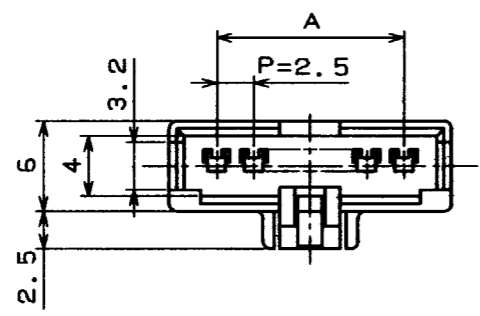

COUNT	DESCRIPTION OF REVISIONS	BY	CHKD	DATE	COUNT	DESCRIPTION OF REVISIONS	BY	CHKD	DATE
△				..	△				..
△				..	△				..
△				..	△				..

HRS DRAWING FOR REFERENCE

UNIT: (mm)

HRS NO.	PART NO.	A	B	C
CL541-0332-7	DF1B- 2EP-2.5RC	2.5	8.9	6.7
CL541-0333-0	DF1B- 3EP-2.5RC	5.0	11.4	9.2
CL541-0334-2	DF1B- 4EP-2.5RC	7.5	13.9	11.7
CL541-0335-5	DF1B- 5EP-2.5RC	10.0	16.4	14.2
CL541-0336-8	DF1B- 6EP-2.5RC	12.5	18.9	16.7
CL541-0337-0	DF1B- 7EP-2.5RC	15.0	21.4	19.2
CL541-0338-3	DF1B- 8EP-2.5RC	17.5	23.9	21.7
CL541-0339-6	DF1B- 9EP-2.5RC	20.0	26.4	24.2
CL541-0340-5	DF1B-10EP-2.5RC	22.5	28.9	26.7
CL541-0341-8	DF1B-11EP-2.5RC	25.0	31.4	29.2
CL541-0342-0	DF1B-12EP-2.5RC	27.5	33.9	31.7
CL541-0343-3	DF1B-13EP-2.5RC	30.0	36.4	34.2

NO. MATERIAL FINISH, REMARKS		1 POLYAMIDE NATURAL(WHITE) UL94V-0	
CODE NO. (OLD)		NO. MATERIAL FINISH, REMARKS	
DRAWN		DESIGNED	CHECKED
<i>M. Gotoh</i>		<i>M. Gotoh</i>	<i>J. Oma</i>
'94. 3. 24		'94. 3. 24	'94. 3. 25
APPROVED		RELEASED	
<i>M. Yamamoto</i>			
'94. 3. 25			
DRAWING NO. EDC3-160055-01		PART NO. DF1B-*EP-2.5RC	
SCALE 2:1		CODE NO. 0332 7	
UNITS mm		CL541- 0343 - 3	
HRS HIROSE ELECTRIC CO., LTD.		1/1	