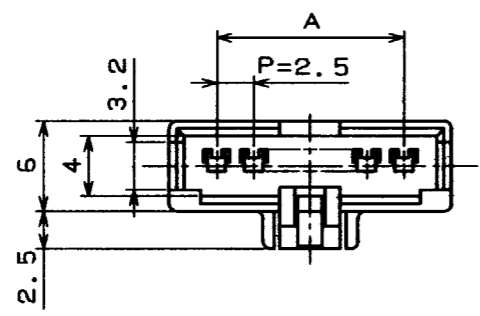

COUNT	DESCRIPTION OF REVISIONS	BY	CHKD	DATE	COUNT	DESCRIPTION OF REVISIONS	BY	CHKD	DATE
△				..	△				..
△				..	△				..
△				..	△				..

HRS DRAWING FOR REFERENCE

UNIT: (mm)

HRS NO.	PART NO.	A	B	C
CL541-0332-7	DF1B- 2EP-2.5RC	2.5	8.9	6.7
CL541-0333-0	DF1B- 3EP-2.5RC	5.0	11.4	9.2
CL541-0334-2	DF1B- 4EP-2.5RC	7.5	13.9	11.7
CL541-0335-5	DF1B- 5EP-2.5RC	10.0	16.4	14.2
CL541-0336-8	DF1B- 6EP-2.5RC	12.5	18.9	16.7
CL541-0337-0	DF1B- 7EP-2.5RC	15.0	21.4	19.2
CL541-0338-3	DF1B- 8EP-2.5RC	17.5	23.9	21.7
CL541-0339-6	DF1B- 9EP-2.5RC	20.0	26.4	24.2
CL541-0340-5	DF1B-10EP-2.5RC	22.5	28.9	26.7
CL541-0341-8	DF1B-11EP-2.5RC	25.0	31.4	29.2
CL541-0342-0	DF1B-12EP-2.5RC	27.5	33.9	31.7
CL541-0343-3	DF1B-13EP-2.5RC	30.0	36.4	34.2

TO

NO. MATERIAL FINISH, REMARKS		1 POLYAMIDE NATURAL(WHITE) UL94V-0	
CODE NO. (OLD)		NO. MATERIAL FINISH, REMARKS	
DRAWN		DESIGNED	CHECKED
<i>M. Gotoh</i>		<i>M. Gotoh</i>	<i>J. Oma</i>
'94. 3. 24		'94. 3. 24	'94. 3. 25
APPROVED		RELEASED	
<i>M. Yamamoto</i>			
'94. 3. 25			
DRAWING NO. EDC3-160055-01		PART NO. DF1B-*EP-2.5RC	
SCALE 2:1		CODE NO. 0332 7	
UNITS mm		CL541- 0343 - 3	
HRS HIROSE ELECTRIC CO., LTD.		1/1	