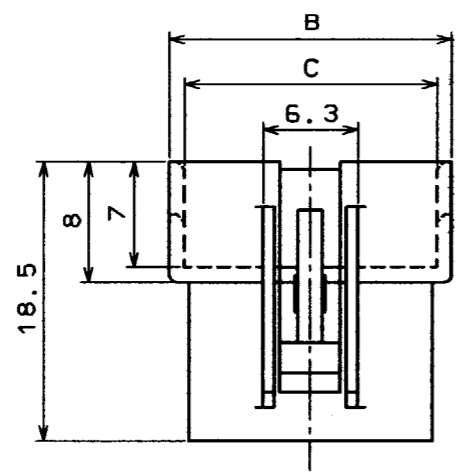

COUNT	DESCRIPTION OF REVISIONS	BY	CHKD	DATE	COUNT	DESCRIPTION OF REVISIONS	BY	CHKD	DATE
△				..	△				..
△				..	△				..
△				..	△				..

HRS DRAWING FOR REFERENCE

UNIT: (mm)

HRS NO.	PART NO.	A	B	C
CL541-0332-7	DF1B- 2EP-2.5RC	2.5	8.9	6.7
CL541-0333-0	DF1B- 3EP-2.5RC	5.0	11.4	9.2
CL541-0334-2	DF1B- 4EP-2.5RC	7.5	13.9	11.7
CL541-0335-5	DF1B- 5EP-2.5RC	10.0	16.4	14.2
CL541-0336-8	DF1B- 6EP-2.5RC	12.5	18.9	16.7
CL541-0337-0	DF1B- 7EP-2.5RC	15.0	21.4	19.2
CL541-0338-3	DF1B- 8EP-2.5RC	17.5	23.9	21.7
CL541-0339-6	DF1B- 9EP-2.5RC	20.0	26.4	24.2
CL541-0340-5	DF1B-10EP-2.5RC	22.5	28.9	26.7
CL541-0341-8	DF1B-11EP-2.5RC	25.0	31.4	29.2
CL541-0342-0	DF1B-12EP-2.5RC	27.5	33.9	31.7
CL541-0343-3	DF1B-13EP-2.5RC	30.0	36.4	34.2

TO

NO. MATERIAL FINISH, REMARKS		1 POLYAMIDE NATURAL(WHITE) UL94V-0	
CODE NO. (OLD)		NO. MATERIAL FINISH, REMARKS	
DRAWN		DESIGNED	CHECKED
<i>M. Gotoh</i>		<i>M. Gotoh</i>	<i>J. Oma</i>
'94. 3. 24		'94. 3. 24	'94. 3. 25
APPROVED		RELEASED	
<i>M. Yamamoto</i>			
'94. 3. 25			
DRAWING NO. EDC3-160055-01		PART NO. DF1B-*EP-2.5RC	
SCALE 2:1		CODE NO. 0332 7	
UNITS mm		CL541- 0343 - 3	
HRS HIROSE ELECTRIC CO., LTD.		1/1	