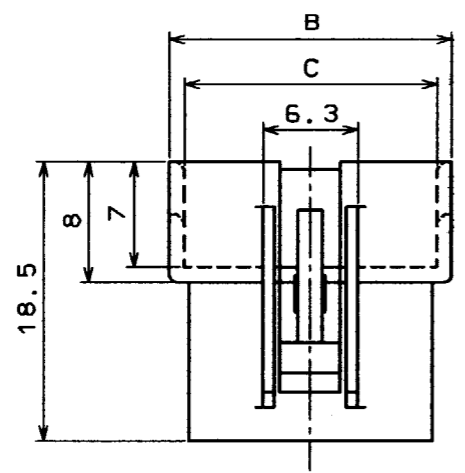

COUNT	DESCRIPTION OF REVISIONS	BY	CHKD	DATE	COUNT	DESCRIPTION OF REVISIONS	BY	CHKD	DATE
△				..	△				..
△				..	△				..
△				..	△				..

HRS DRAWING FOR REFERENCE

UNIT: (mm)

HRS NO.	PART NO.	A	B	C
CL541-0332-7	DF1B- 2EP-2.5RC	2.5	8.9	6.7
CL541-0333-0	DF1B- 3EP-2.5RC	5.0	11.4	9.2
CL541-0334-2	DF1B- 4EP-2.5RC	7.5	13.9	11.7
CL541-0335-5	DF1B- 5EP-2.5RC	10.0	16.4	14.2
CL541-0336-8	DF1B- 6EP-2.5RC	12.5	18.9	16.7
CL541-0337-0	DF1B- 7EP-2.5RC	15.0	21.4	19.2
CL541-0338-3	DF1B- 8EP-2.5RC	17.5	23.9	21.7
CL541-0339-6	DF1B- 9EP-2.5RC	20.0	26.4	24.2
CL541-0340-5	DF1B-10EP-2.5RC	22.5	28.9	26.7
CL541-0341-8	DF1B-11EP-2.5RC	25.0	31.4	29.2
CL541-0342-0	DF1B-12EP-2.5RC	27.5	33.9	31.7
CL541-0343-3	DF1B-13EP-2.5RC	30.0	36.4	34.2

NO. MATERIAL FINISH, REMARKS		1 POLYAMIDE NATURAL(WHITE) UL94V-0	
CODE NO. (OLD)		NO. MATERIAL FINISH, REMARKS	
DRAWN		DESIGNED	CHECKED
M. Gotoh		M. Gotoh	J. Oma
'94. 3. 24		'94. 3. 24	'94. 3. 25
APPROVED		RELEASED	
M. Yamamoto			
'94. 3. 25			
DRAWING NO. EDC3-160055-01		PART NO. DF1B-*EP-2.5RC	
SCALE 2:1		CODE NO. 0332 7	
UNITS mm		CL541- 0343 - 3	
HRS HIROSE ELECTRIC CO., LTD.		1/1	