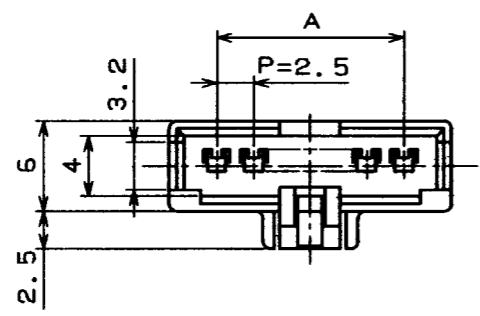

COUNT	DESCRIPTION OF REVISIONS	BY	CHKD	DATE	COUNT	DESCRIPTION OF REVISIONS	BY	CHKD	DATE
△				..	△				..
△				..	△				..
△				..	△				..

HRS DRAWING FOR REFERENCE

UNIT: (mm)

HRS NO.	PART NO.	A	B	C
CL541-0332-7	DF1B- 2EP-2.5RC	2.5	8.9	6.7
CL541-0333-0	DF1B- 3EP-2.5RC	5.0	11.4	9.2
CL541-0334-2	DF1B- 4EP-2.5RC	7.5	13.9	11.7
CL541-0335-5	DF1B- 5EP-2.5RC	10.0	16.4	14.2
CL541-0336-8	DF1B- 6EP-2.5RC	12.5	18.9	16.7
CL541-0337-0	DF1B- 7EP-2.5RC	15.0	21.4	19.2
CL541-0338-3	DF1B- 8EP-2.5RC	17.5	23.9	21.7
CL541-0339-6	DF1B- 9EP-2.5RC	20.0	26.4	24.2
CL541-0340-5	DF1B-10EP-2.5RC	22.5	28.9	26.7
CL541-0341-8	DF1B-11EP-2.5RC	25.0	31.4	29.2
CL541-0342-0	DF1B-12EP-2.5RC	27.5	33.9	31.7
CL541-0343-3	DF1B-13EP-2.5RC	30.0	36.4	34.2

NO. MATERIAL FINISH, REMARKS		1 POLYAMIDE NATURAL(WHITE) UL94V-0	
CODE NO. (OLD)		NO. MATERIAL FINISH, REMARKS	
DRAWN		DESIGNED	CHECKED
M. Gotoh		M. Gotoh	J. Oma
'94. 3. 24		'94. 3. 24	'94. 3. 25
APPROVED		RELEASED	
M. Yamamoto			
'94. 3. 25			
DRAWING NO. EDC3-160055-01		PART NO. DF1B-*EP-2.5RC	
SCALE 2:1		CODE NO. 0332 7	
UNITS mm		CL541- 0343 - 3	
HRS HIROSE ELECTRIC CO., LTD.		1/1	