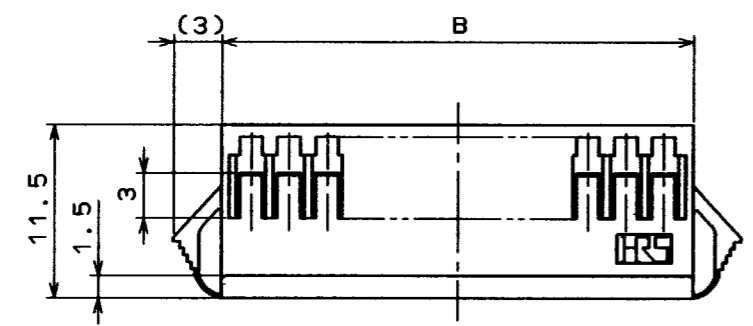

COUNT	DESCRIPTION OF REVISIONS	BY	CHKD	DATE	COUNT	DESCRIPTION OF REVISIONS	BY	CHKD	DATE

< PANEL CUTOUT >

PLEASE NOTE THAT A DIMENSION (PANEL THROUGH HOLE) VARY WITH THICKNESS OF PANEL WHEN YOU MOUNT DF1B EXTENSION SOCKET TO THE PANEL. AND PLEASE PROCESS THE PANEL THROUGH HOLE WITHOUT BURR.

1

CONTACT NO. 1 NUMBER OF CONTACTS

CAVITY NO.

HRS NO	PART NO.	A	B	PANEL CUTOUT				
				a	b	PANEL THICKNESS		
						0.5-1.2	1.3-1.6	1.7-2.0
CL541-0320-8	DF1B-2ES-2.5RC	2.5	6.5	4.7	6.7	10.8	11.3	12.0
0321-0	3	5.0	9.0	7.2	9.2	13.3	13.8	14.5
0322-3	4	7.5	11.5	9.7	11.7	15.8	16.3	17.0
0323-6	5	10.0	14.0	12.2	14.2	18.3	18.8	19.5
0324-9	6	12.5	16.5	14.7	16.7	20.8	21.3	22.0
0325-1	7	15.0	19.0	17.2	19.2	23.3	23.8	24.5
0326-4	8	17.5	21.5	19.7	21.7	25.8	26.3	27.0
0327-7	9	20.0	24.0	22.2	24.2	28.3	28.8	29.5
0328-0	10	22.5	26.5	24.7	26.7	30.8	31.3	32.0
0329-2	11	25.0	29.0	27.2	29.2	33.3	33.8	34.5
0330-1	12	27.5	31.5	29.7	31.7	35.8	36.3	37.0
0331-4	13	30.0	34.0	32.2	34.2	38.3	38.8	39.5