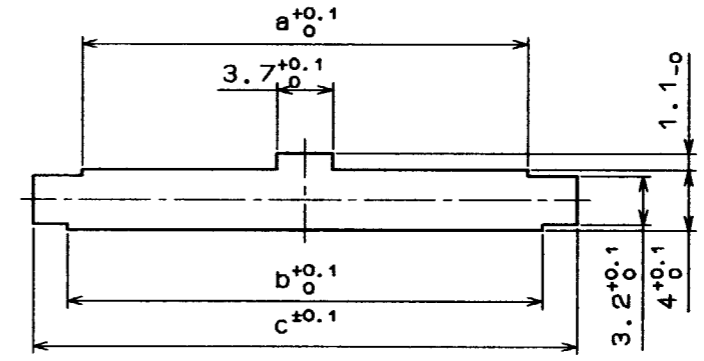

COUNT	DESCRIPTION OF REVISIONS	BY	CHKD	DATE	COUNT	DESCRIPTION OF REVISIONS	BY	CHKD	DATE

< PANEL CUTOUT >

PLEASE NOTE THAT A DIMENSION (PANEL THROUGH HOLE) VARY WITH THICKNESS OF PANEL WHEN YOU MOUNT DF1B EXTENSION SOCKET TO THE PANEL. AND PLEASE PROCESS THE PANEL THROUGH HOLE WITHOUT BURR.

1

CONTACT NO. 1 NUMBER OF CONTACTS

CAVITY NO.

HRS NO	PART NO.	A	B	PANEL CUTOUT				
				a	b	PANEL THICKNESS		
						0.5-1.2	1.3-1.6	1.7-2.0
CL541-0320-8	DF1B-2ES-2.5RC	2.5	6.5	4.7	6.7	10.8	11.3	12.0
0321-0	3	5.0	9.0	7.2	9.2	13.3	13.8	14.5
0322-3	4	7.5	11.5	9.7	11.7	15.8	16.3	17.0
0323-6	5	10.0	14.0	12.2	14.2	18.3	18.8	19.5
0324-9	6	12.5	16.5	14.7	16.7	20.8	21.3	22.0
0325-1	7	15.0	19.0	17.2	19.2	23.3	23.8	24.5
0326-4	8	17.5	21.5	19.7	21.7	25.8	26.3	27.0
0327-7	9	20.0	24.0	22.2	24.2	28.3	28.8	29.5
0328-0	10	22.5	26.5	24.7	26.7	30.8	31.3	32.0
0329-2	11	25.0	29.0	27.2	29.2	33.3	33.8	34.5
0330-1	12	27.5	31.5	29.7	31.7	35.8	36.3	37.0
0331-4	13	30.0	34.0	32.2	34.2	38.3	38.8	39.5