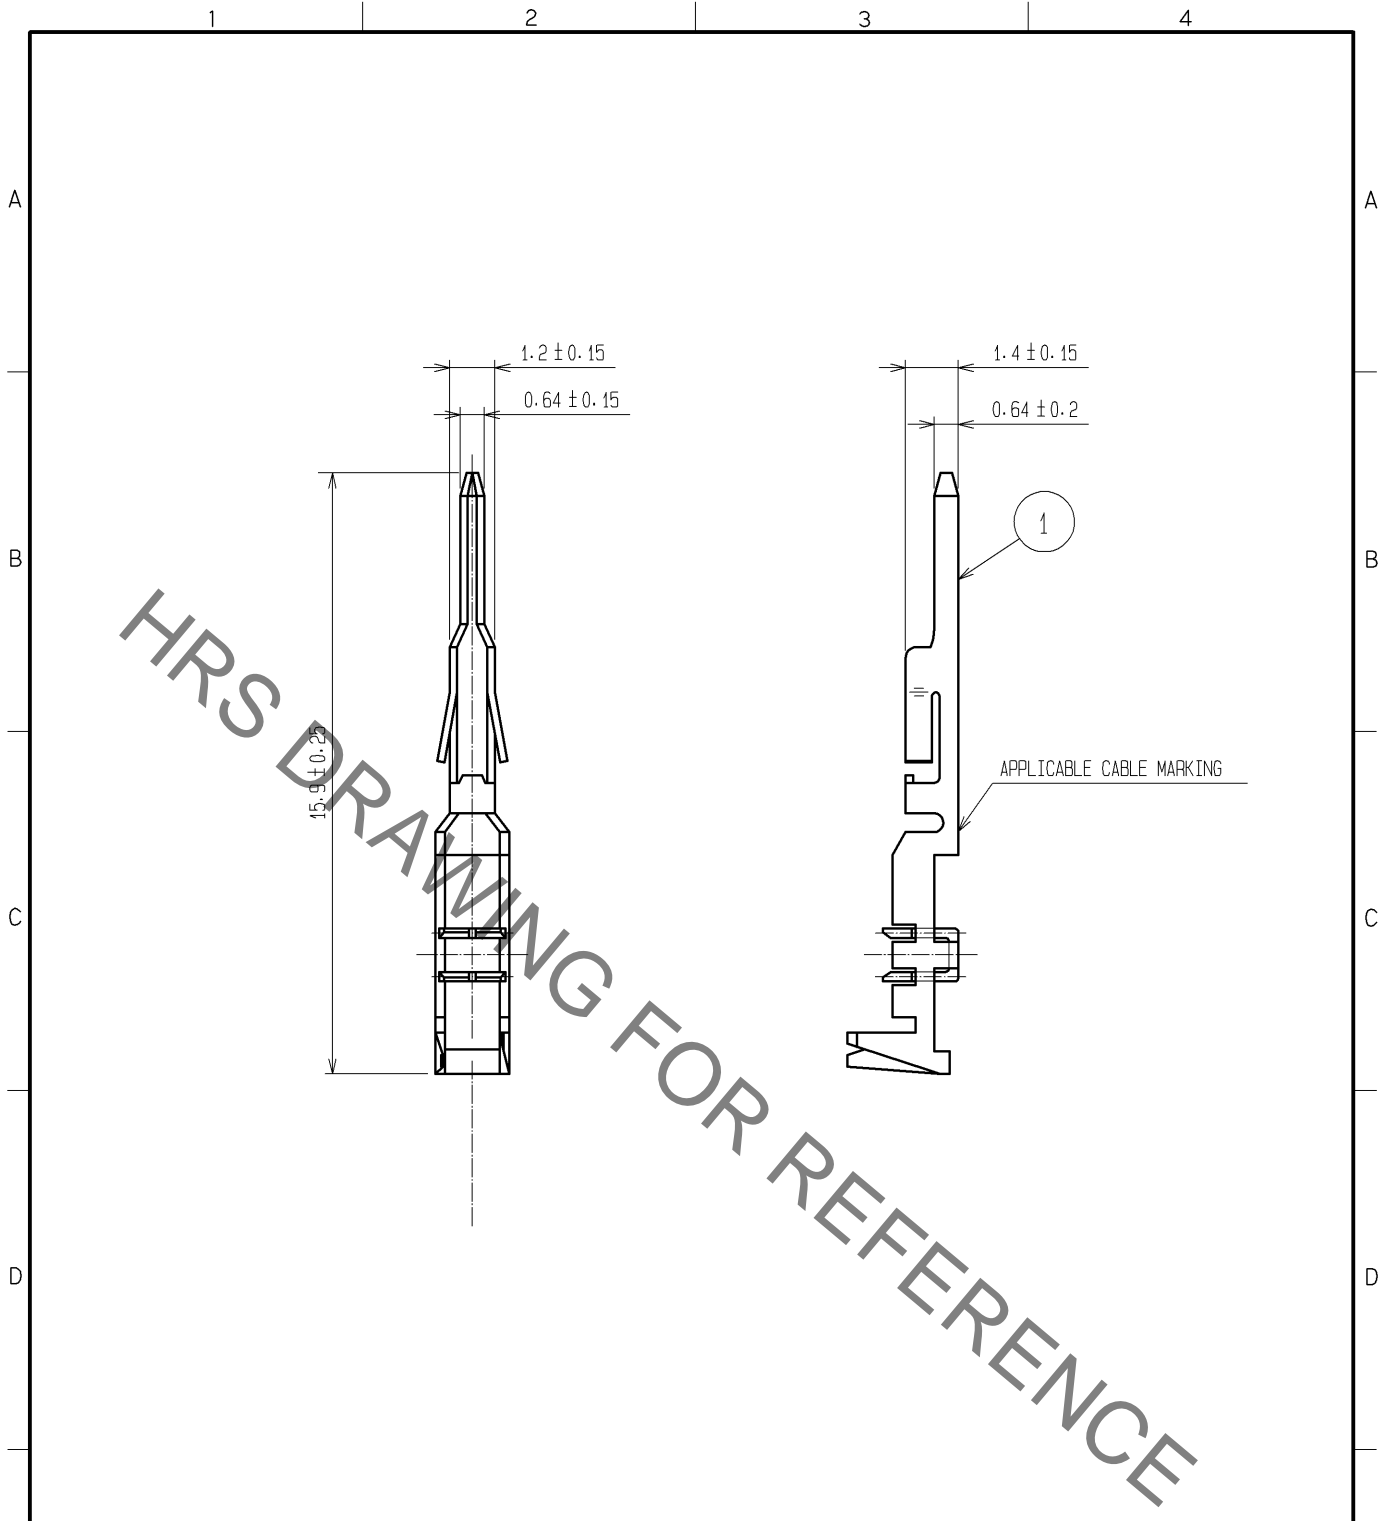

NOTE 1. APPLICABLE CABLE : AWG28

| | | | | | | | | | | | | | |
|----------------------------------|--|--------------------------|--|------------------|--|--------------------------|--|-----------------|--|--------------------|--|------|--|
| NO. | | MATERIAL | | FINISH . REMARKS | | 1 | | PHOSPHOR BRONZE | | TIN PLATED 1μm min | | | |
| UNITS mm | | SCALE 5 : 1 | | COUNT | | DESCRIPTION OF REVISIONS | | DESIGNED | | CHECKED | | DATE | |
| HIROSE ELECTRIC CO., LTD. | | APPROVED : KI. AKIYAMA | | 12.10.23 | | DRAWING NO. | | EDC4-080523-01 | | | | | |
| | | CHECKED : HK. UMEHARA | | 12.10.23 | | PART NO. | | DF1B-28PR | | | | | |
| | | DESIGNED : KY. SHIMAKURA | | 12.10.22 | | CODE NO. | | CL541-0671-2-00 | | | | | |
| | | DRAWN : KY. SHIMAKURA | | 12.10.22 | | | | | | | | 1/1 | |