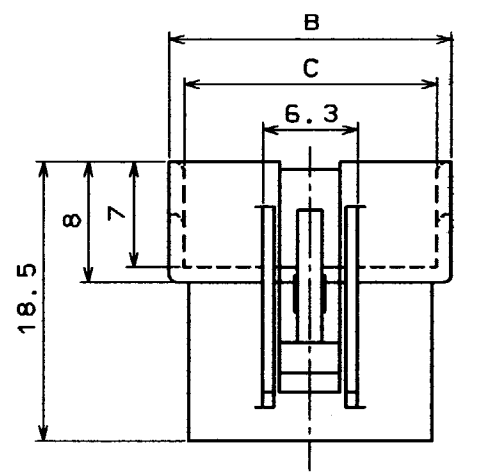

COUNT	DESCRIPTION OF REVISIONS	BY	CHKD	DATE	COUNT	DESCRIPTION OF REVISIONS	BY	CHKD	DATE
△				..	△				..
△				..	△				..
△				..	△				..

HRS DRAWING FOR REFERENCE

UNIT: (mm)

HRS NO.	PART NO.	A	B	C
CL541-0332-7	DF1B- 2EP-2.5RC	2.5	8.9	6.7
CL541-0333-0	DF1B- 3EP-2.5RC	5.0	11.4	9.2
CL541-0334-2	DF1B- 4EP-2.5RC	7.5	13.9	11.7
CL541-0335-5	DF1B- 5EP-2.5RC	10.0	16.4	14.2
CL541-0336-8	DF1B- 6EP-2.5RC	12.5	18.9	16.7
CL541-0337-0	DF1B- 7EP-2.5RC	15.0	21.4	19.2
CL541-0338-3	DF1B- 8EP-2.5RC	17.5	23.9	21.7
CL541-0339-6	DF1B- 9EP-2.5RC	20.0	26.4	24.2
CL541-0340-5	DF1B-10EP-2.5RC	22.5	28.9	26.7
CL541-0341-8	DF1B-11EP-2.5RC	25.0	31.4	29.2
CL541-0342-0	DF1B-12EP-2.5RC	27.5	33.9	31.7
CL541-0343-3	DF1B-13EP-2.5RC	30.0	36.4	34.2

NO. MATERIAL FINISH, REMARKS		1	POLYAMIDE NATURAL(WHITE) UL94V-0	
CODE NO. (OLD)		NO.	MATERIAL FINISH, REMARKS	
		DRAWN	DESIGNED	CHECKED
		<i>M. Gotoh</i>	<i>M. Gotoh</i>	<i>J. Oma</i>
		'94. 3. 24	'94. 3. 24	'94. 3. 25
		APPROVED	RELEASED	
		<i>M. Yamamoto</i>		
		'94. 3. 25		
DRAWING NO. EDC3-160055-01		PART NO. DF1B-*EP-2.5RC		
SCALE 2:1		CODE NO. 0332 7		1
UNITS mm		CL541- 0343 - 3		1