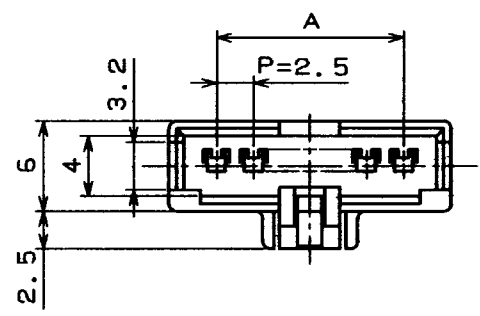

COUNT	DESCRIPTION OF REVISIONS	BY	CHKD	DATE	COUNT	DESCRIPTION OF REVISIONS	BY	CHKD	DATE
△				..	△				..
△				..	△				..
△				..	△				..

HRS DRAWING FOR REFERENCE

UNIT: (mm)

HRS NO.	PART NO.	A	B	C
CL541-0332-7	DF1B- 2EP-2.5RC	2.5	8.9	6.7
CL541-0333-0	DF1B- 3EP-2.5RC	5.0	11.4	9.2
CL541-0334-2	DF1B- 4EP-2.5RC	7.5	13.9	11.7
CL541-0335-5	DF1B- 5EP-2.5RC	10.0	16.4	14.2
CL541-0336-8	DF1B- 6EP-2.5RC	12.5	18.9	16.7
CL541-0337-0	DF1B- 7EP-2.5RC	15.0	21.4	19.2
CL541-0338-3	DF1B- 8EP-2.5RC	17.5	23.9	21.7
CL541-0339-6	DF1B- 9EP-2.5RC	20.0	26.4	24.2
CL541-0340-5	DF1B-10EP-2.5RC	22.5	28.9	26.7
CL541-0341-8	DF1B-11EP-2.5RC	25.0	31.4	29.2
CL541-0342-0	DF1B-12EP-2.5RC	27.5	33.9	31.7
CL541-0343-3	DF1B-13EP-2.5RC	30.0	36.4	34.2

NO. MATERIAL FINISH, REMARKS		1	POLYAMIDE NATURAL(WHITE) UL94V-0	
CODE NO. (OLD)		NO.	MATERIAL FINISH, REMARKS	
		DRAWN	DESIGNED	CHECKED
		<i>M. Gotoh</i>	<i>M. Gotoh</i>	<i>J. Oma</i>
		'94. 3. 24	'94. 3. 24	'94. 3. 25
		APPROVED	RELEASED	
		<i>M. Yamamoto</i>		
		'94. 3. 25		
DRAWING NO. EDC3-160055-01		PART NO. DF1B-*EP-2.5RC		
SCALE 2:1		CODE NO. 0332 7		1
UNITS mm		CL541- 0343 - 3		1