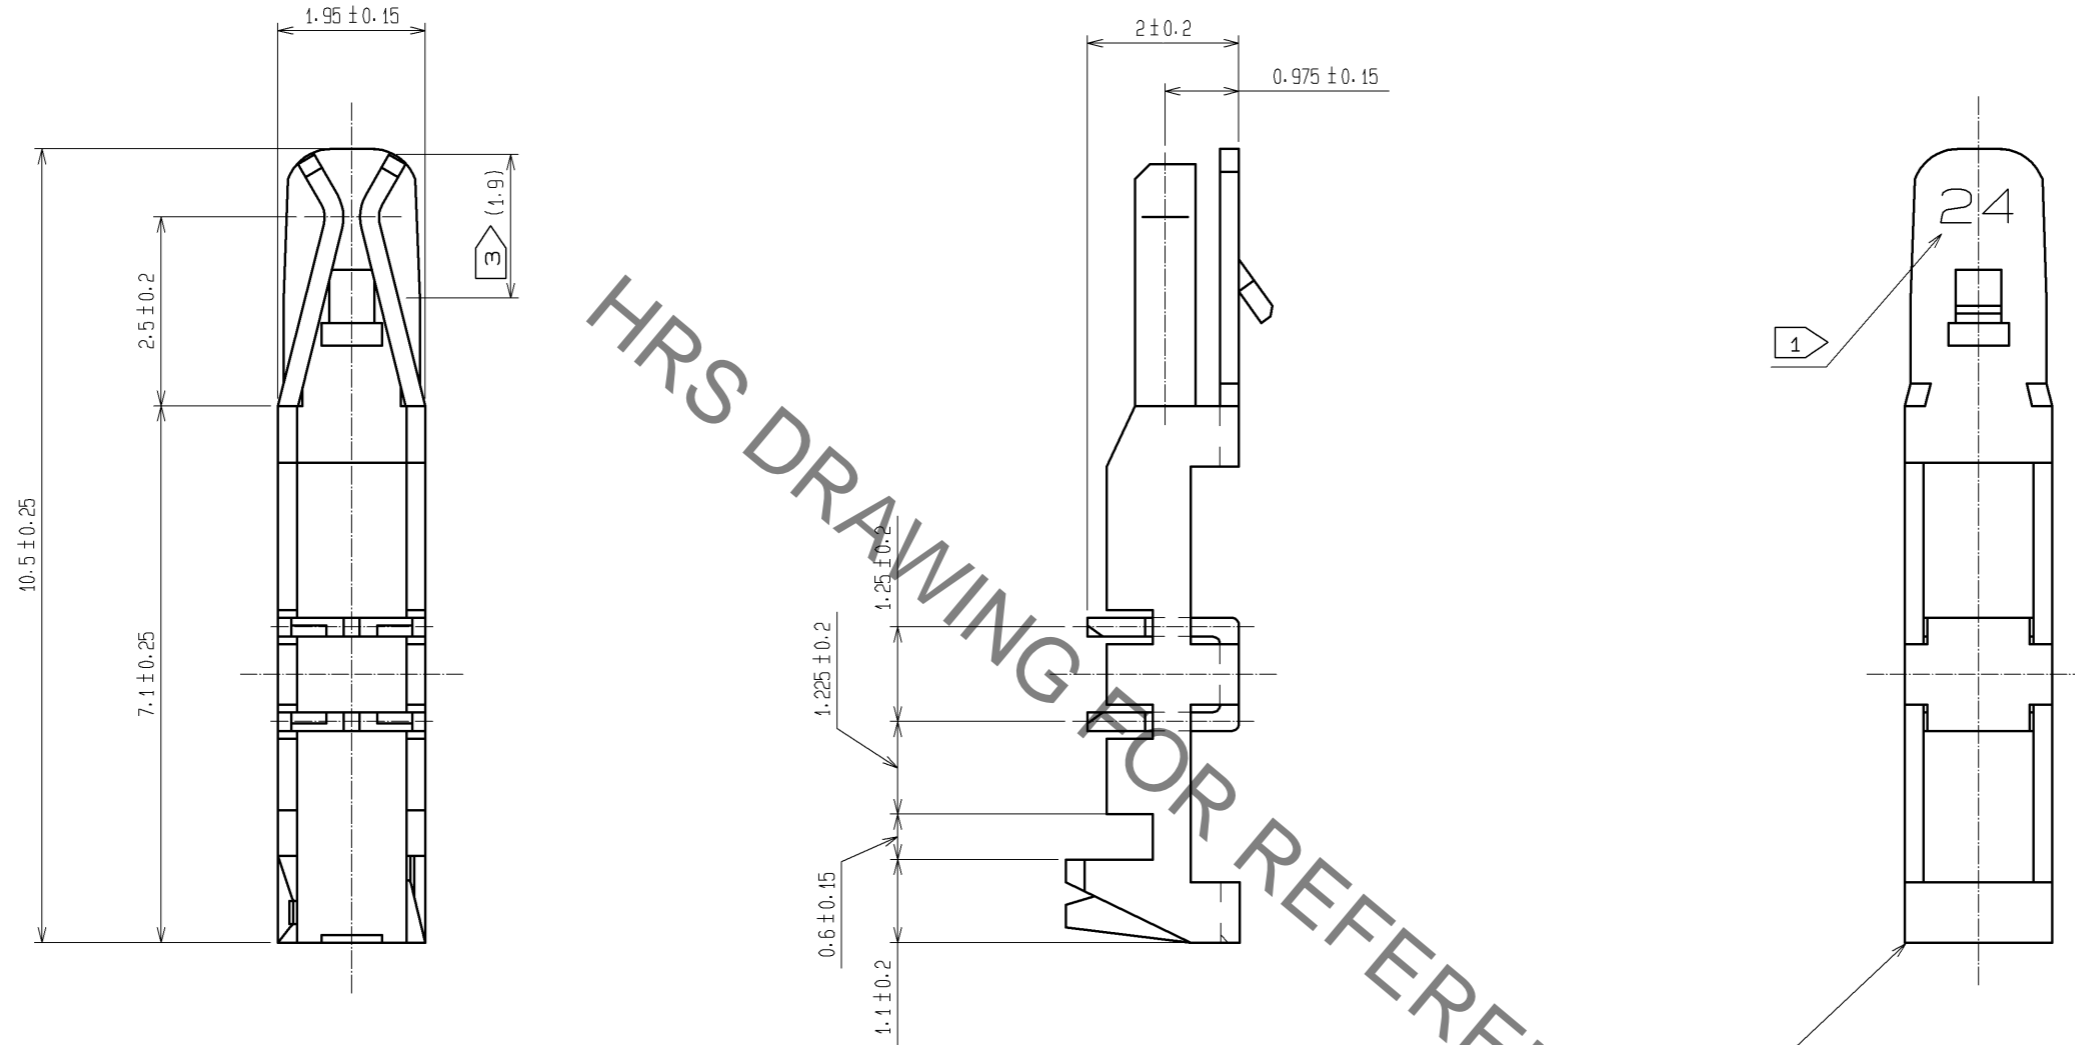

HRS No.	PART NO.	STAMPED CHARACTER	APPLICABLE CABLE
CL541-0266-4-06	DF1B-R28A(06)	28	UL1007 AWG28

- NOTES
- INDICATE APPLICABLE CABLE AWG No.
  - JACKET DIAMETER  $\phi 0.9$  to  $\phi 1.39$ .
  - RANGE OF GOLD PLATED.
  - 4. 1PACK: 100 CONNECTORS.

1	PHOSPHOR BRONZE	CONTACT AREA: GOLD PLATED 0.2 $\mu$ m min OTHER AREA: TIN PLATED 2.0 $\mu$ m min UNDER PLATING: NICKEL PLATED 1.0 $\mu$ m min
---	-----------------	---

NO.	MATERIAL	FINISH . REMARKS	NO.	MATERIAL	FINISH . REMARKS	
UNITS mm		SCALE 10:1	COUNT 	DESIGNED	CHECKED	DATE
HIROSE ELECTRIC CO., LTD. APPROVED : KI. AKIYAMA 12.10.22 CHECKED : HK. UMEHARA 12.10.22 DESIGNED : KY. SHIMAKURA 12.10.22 DRAWN : MI. SAKIMURA 12.10.19			DRAWING NO. EDC3-020660-01 PART NO. DF1B-R28A(06) CODE NO. CL541-0266-4-06			