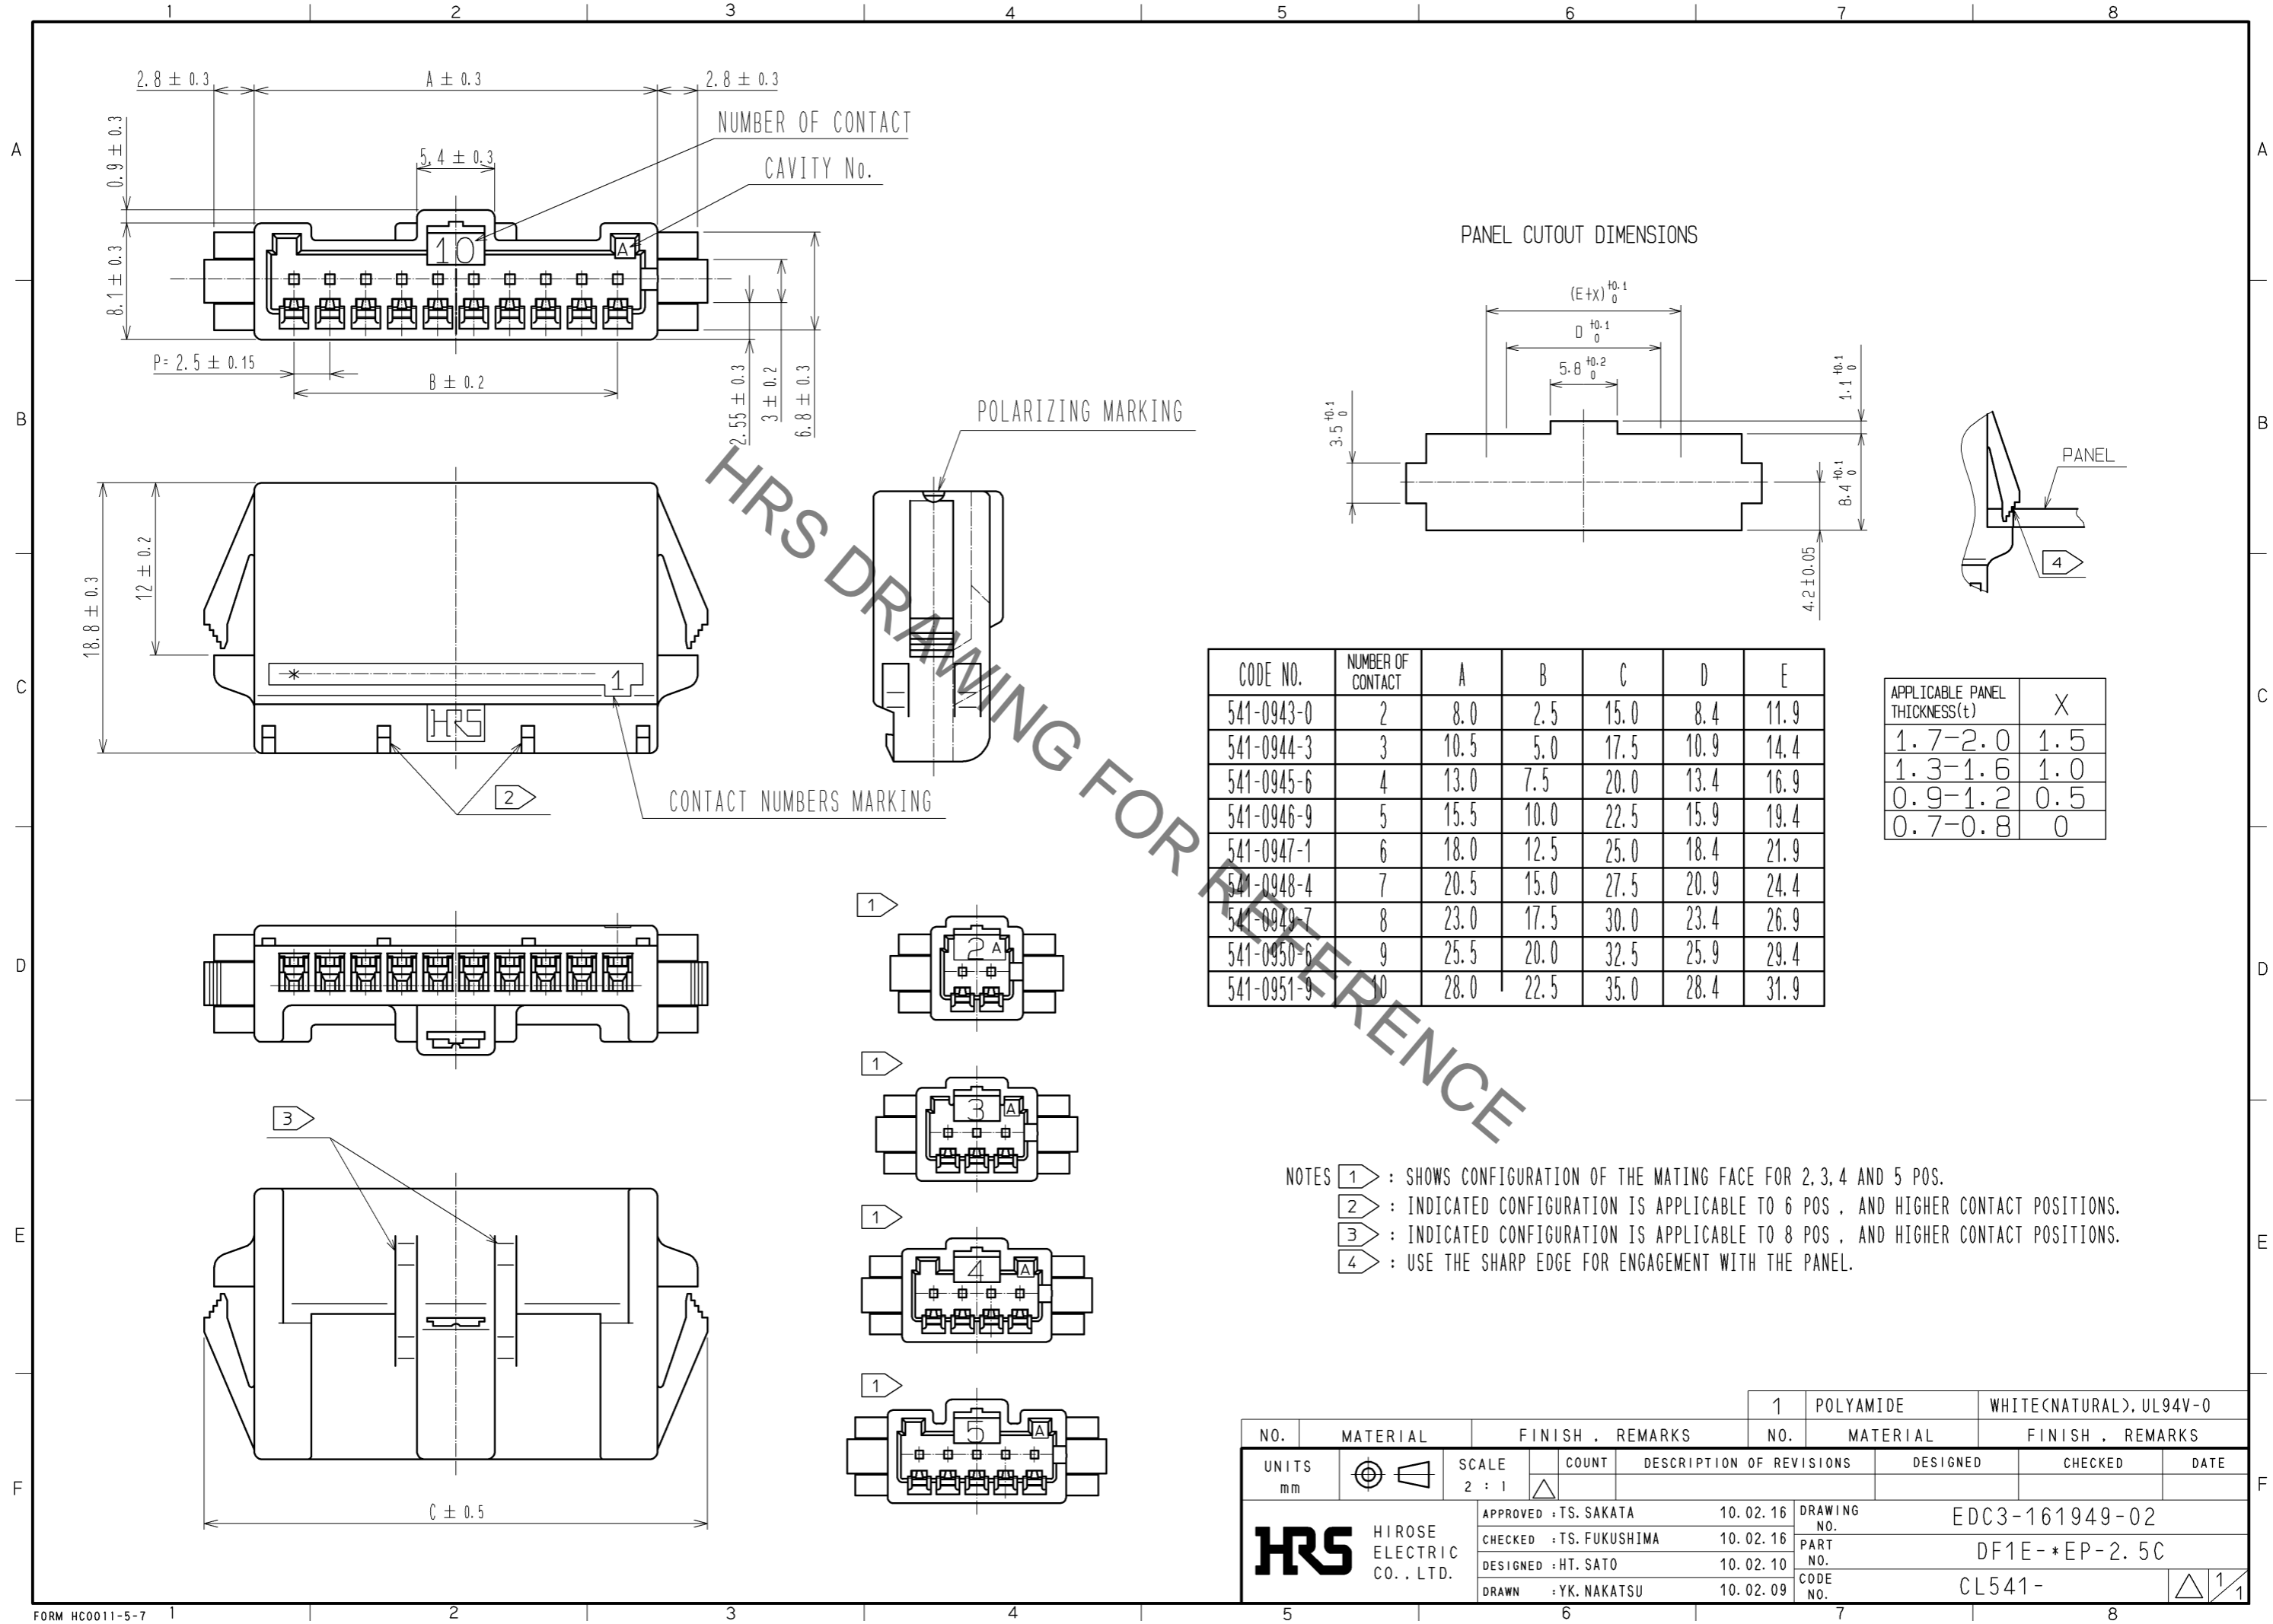

CODE NO.	NUMBER OF CONTACT	A	B	C	D	E
541-0943-0	2	8.0	2.5	15.0	8.4	11.9
541-0944-3	3	10.5	5.0	17.5	10.9	14.4
541-0945-6	4	13.0	7.5	20.0	13.4	16.9
541-0946-9	5	15.5	10.0	22.5	15.9	19.4
541-0947-1	6	18.0	12.5	25.0	18.4	21.9
541-0948-4	7	20.5	15.0	27.5	20.9	24.4
541-0949-7	8	23.0	17.5	30.0	23.4	26.9
541-0950-6	9	25.5	20.0	32.5	25.9	29.4
541-0951-9	10	28.0	22.5	35.0	28.4	31.9

APPLICABLE PANEL THICKNESS(t)	X
1.7-2.0	1.5
1.3-1.6	1.0
0.9-1.2	0.5
0.7-0.8	0

- NOTES
- ① : SHOWS CONFIGURATION OF THE MATING FACE FOR 2, 3, 4 AND 5 POS.
  - ② : INDICATED CONFIGURATION IS APPLICABLE TO 6 POS., AND HIGHER CONTACT POSITIONS.
  - ③ : INDICATED CONFIGURATION IS APPLICABLE TO 8 POS., AND HIGHER CONTACT POSITIONS.
  - ④ : USE THE SHARP EDGE FOR ENGAGEMENT WITH THE PANEL.

NO.	MATERIAL	FINISH . REMARKS	NO.	MATERIAL	FINISH . REMARKS
1	POLYAMIDE			WHITE(NATURAL), UL94V-0	

UNITS	SCALE	COUNT	DESCRIPTION OF REVISIONS	DESIGNED	CHECKED	DATE
mm	2 : 1	△				

APPROVED : TS. SAKATA	10.02.16	DRAWING NO.	EDC3-161949-02
CHECKED : TS. FUKUSHIMA	10.02.16	PART NO.	DF1E-*EP-2.5C
DESIGNED : HT. SATO	10.02.10	CODE NO.	CL541-
DRAWN : YK. NAKATSU	10.02.09		