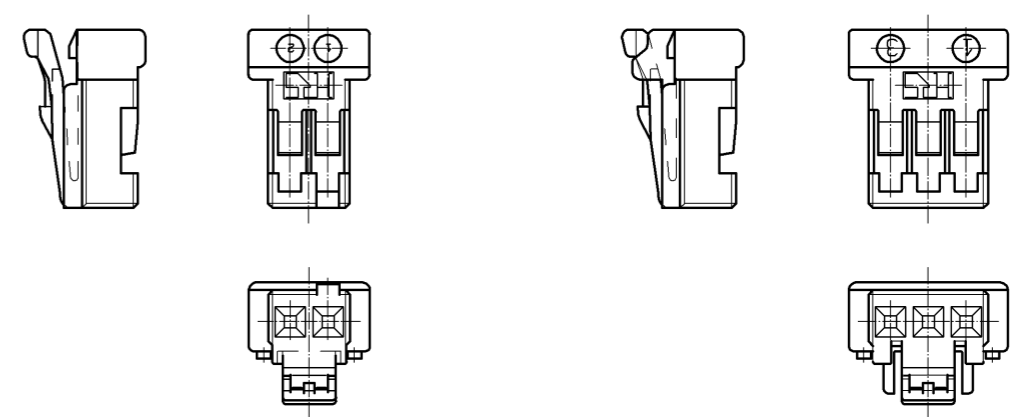

① FOR DF1E-2S-2.5C

① FOR DF1E-3S-2.5C

HRS DRAWING FOR REFERENCE

① PART No.	CODE No.	NUMBER OF CONTACTS	A	B	C
DF1E- 2S-2.5C	CL541-0811-0	2	2.5	8.0	5.4
DF1E- 3S-2.5C	CL541-0812-2	3	5.0	10.5	7.9
DF1E- 4S-2.5C	CL541-0813-5	4	7.5	13.0	10.4
DF1E- 5S-2.5C	CL541-0814-8	5	10.0	15.5	12.9
DF1E- 6S-2.5C	CL541-0815-0	6	12.5	18.0	15.4
DF1E- 7S-2.5C	CL541-0816-3	7	15.0	20.5	17.9
DF1E- 8S-2.5C	CL541-0817-0	8	17.5	23.0	20.4
DF1E- 9S-2.5C	CL541-0818-9	9	20.0	25.5	22.9
DF1E-10S-2.5C	CL541-0819-1	10	22.5	28.0	25.4
DF1E-11S-2.5C	CL541-0820-0	11	25.0	30.5	27.9
DF1E-12S-2.5C	CL541-0821-3	12	27.5	33.0	30.4
DF1E-13S-2.5C	CL541-0822-6	13	30.0	35.5	32.9
DF1E-14S-2.5C	CL541-0823-9	14	32.5	38.0	35.4
DF1E-15S-2.5C	CL541-0824-1	15	35.0	40.5	37.9

NOTES ① : CONFIGURATION OF DF1E-2S-2.5C AND DF1E-3S-2.5C
 ② : ONLY APPLICABLE TO PRODUCTS OF 6 POSITIONS AND OVER.
 (TWO PROTRUSIONS ARE NOT PROVIDED TO PRODUCTS OF 5 POSITIONS AND BELOW.)
 ③ : 1 PACK 100 PIECES.

NO.	MATERIAL	FINISH . REMARKS	1	POLYAMIDE	WHITE (NATURAL) . UL94V-0
UNITS	mm	SCALE	2 : 1	COUNT	3
DESCRIPTION OF REVISIONS			DESIGNED	CHECKED	DATE
DIS-H-006008			MI. SAKIMURA	HK. UMEHARA	11. 07. 20
APPROVED : TY. OMA 07. 02. 27			DRAWING NO. EDC3-161939-01		
CHECKED : HK. UMEHARA 07. 02. 27			PART NO. DF1E- * S-2. 5C		
DESIGNED : AH. MIYAZAKI 07. 02. 22			CODE NO. CL541-		
DRAWN : AK. MIURA 07. 02. 22			①/①		