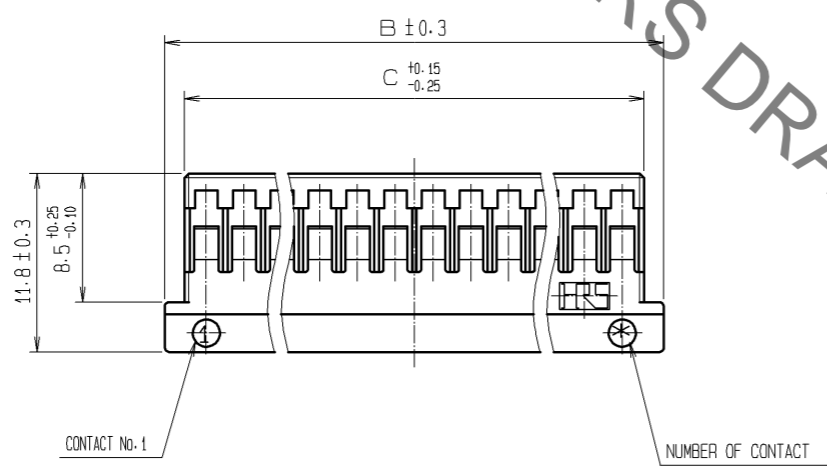

① FOR DF1E-2S-2.5C

① FOR DF1E-3S-2.5C

HRS DRAWING FOR REFERENCE

① PART No.	CODE No.	NUMBER OF CONTACTS	A	B	C
DF1E- 2S-2.5C	CL541-0811-0	2	2.5	8.0	5.4
DF1E- 3S-2.5C	CL541-0812-2	3	5.0	10.5	7.9
DF1E- 4S-2.5C	CL541-0813-5	4	7.5	13.0	10.4
DF1E- 5S-2.5C	CL541-0814-8	5	10.0	15.5	12.9
DF1E- 6S-2.5C	CL541-0815-0	6	12.5	18.0	15.4
DF1E- 7S-2.5C	CL541-0816-3	7	15.0	20.5	17.9
DF1E- 8S-2.5C	CL541-0817-0	8	17.5	23.0	20.4
DF1E- 9S-2.5C	CL541-0818-9	9	20.0	25.5	22.9
DF1E-10S-2.5C	CL541-0819-1	10	22.5	28.0	25.4
DF1E-11S-2.5C	CL541-0820-0	11	25.0	30.5	27.9
DF1E-12S-2.5C	CL541-0821-3	12	27.5	33.0	30.4
DF1E-13S-2.5C	CL541-0822-6	13	30.0	35.5	32.9
DF1E-14S-2.5C	CL541-0823-9	14	32.5	38.0	35.4
DF1E-15S-2.5C	CL541-0824-1	15	35.0	40.5	37.9

NOTES ① : CONFIGURATION OF DF1E-2S-2.5C AND DF1E-3S-2.5C
 ② : ONLY APPLICABLE TO PRODUCTS OF 6 POSITIONS AND OVER.
 (TWO PROTRUSIONS ARE NOT PROVIDED TO PRODUCTS OF 5 POSITIONS AND BELOW.)
 ③ : 1 PACK 100 PIECES.

NO.	MATERIAL	FINISH . REMARKS	1	POLYAMIDE	WHITE (NATURAL) . UL94V-0
UNITS	mm	SCALE	2 : 1	COUNT	3
DESCRIPTION OF REVISIONS			DESIGNED	CHECKED	DATE
DIS-H-006008			MI. SAKIMURA	HK. UMEHARA	11. 07. 20
APPROVED : TY. OMA 07. 02. 27			DRAWING NO. EDC3-161939-01		
CHECKED : HK. UMEHARA 07. 02. 27			PART NO. DF1E- * S-2. 5C		
DESIGNED : AH. MIYAZAKI 07. 02. 22			CODE NO. CL541-		
DRAWN : AK. MIURA 07. 02. 22			①/①		