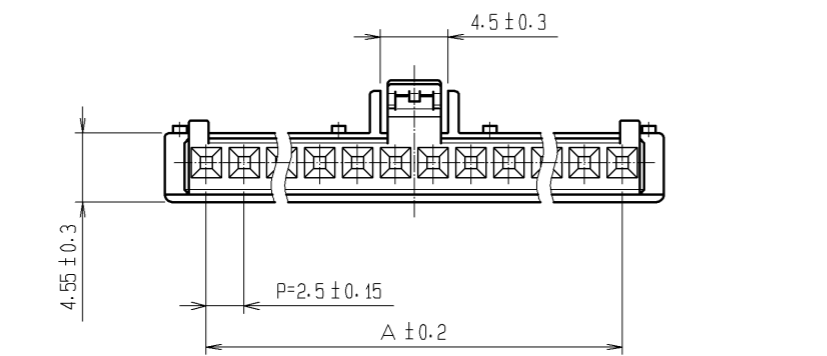

① FOR DF1E-2S-2.5C

① FOR DF1E-3S-2.5C

HRS DRAWING FOR REFERENCE

① PART No.	CODE No.	NUMBER OF CONTACTS	A	B	C
DF1E- 2S-2.5C	CL541-0811-0	2	2.5	8.0	5.4
DF1E- 3S-2.5C	CL541-0812-2	3	5.0	10.5	7.9
DF1E- 4S-2.5C	CL541-0813-5	4	7.5	13.0	10.4
DF1E- 5S-2.5C	CL541-0814-8	5	10.0	15.5	12.9
DF1E- 6S-2.5C	CL541-0815-0	6	12.5	18.0	15.4
DF1E- 7S-2.5C	CL541-0816-3	7	15.0	20.5	17.9
DF1E- 8S-2.5C	CL541-0817-0	8	17.5	23.0	20.4
DF1E- 9S-2.5C	CL541-0818-9	9	20.0	25.5	22.9
DF1E-10S-2.5C	CL541-0819-1	10	22.5	28.0	25.4
DF1E-11S-2.5C	CL541-0820-0	11	25.0	30.5	27.9
DF1E-12S-2.5C	CL541-0821-3	12	27.5	33.0	30.4
DF1E-13S-2.5C	CL541-0822-6	13	30.0	35.5	32.9
DF1E-14S-2.5C	CL541-0823-9	14	32.5	38.0	35.4
DF1E-15S-2.5C	CL541-0824-1	15	35.0	40.5	37.9

NOTES ① : CONFIGURATION OF DF1E-2S-2.5C AND DF1E-3S-2.5C
 ② : ONLY APPLICABLE TO PRODUCTS OF 6 POSITIONS AND OVER.
 (TWO PROTRUSIONS ARE NOT PROVIDED TO PRODUCTS OF 5 POSITIONS AND BELOW.)
 ③ : 1 PACK 100 PIECES.

NO.	MATERIAL	FINISH . REMARKS	1	POLYAMIDE	WHITE (NATURAL) . UL94V-0
UNITS	mm	SCALE	2 : 1	COUNT	3
DESCRIPTION OF REVISIONS			DESIGNED	CHECKED	DATE
DIS-H-006008			MI. SAKIMURA	HK. UMEHARA	11. 07. 20
APPROVED : TY. OMA 07. 02. 27			DRAWING NO. EDC3-161939-01		
CHECKED : HK. UMEHARA 07. 02. 27			PART NO. DF1E- * S-2. 5C		
DESIGNED : AH. MIYAZAKI 07. 02. 22			CODE NO. CL541-		
DRAWN : AK. MIURA 07. 02. 22			①/①		