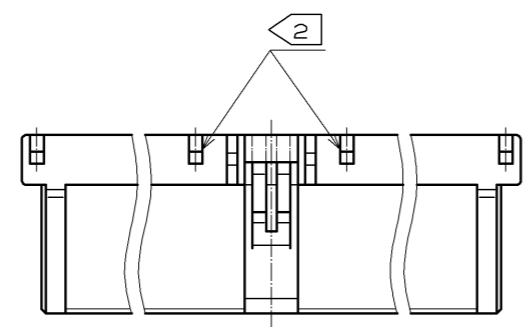

① FOR DF1E-2S-2.5C

① FOR DF1E-3S-2.5C

HRS DRAWING FOR REFERENCE

① PART No.	CODE No.	NUMBER OF CONTACTS	A	B	C
DF1E- 2S-2.5C	CL541-0811-0	2	2.5	8.0	5.4
DF1E- 3S-2.5C	CL541-0812-2	3	5.0	10.5	7.9
DF1E- 4S-2.5C	CL541-0813-5	4	7.5	13.0	10.4
DF1E- 5S-2.5C	CL541-0814-8	5	10.0	15.5	12.9
DF1E- 6S-2.5C	CL541-0815-0	6	12.5	18.0	15.4
DF1E- 7S-2.5C	CL541-0816-3	7	15.0	20.5	17.9
DF1E- 8S-2.5C	CL541-0817-0	8	17.5	23.0	20.4
DF1E- 9S-2.5C	CL541-0818-9	9	20.0	25.5	22.9
DF1E-10S-2.5C	CL541-0819-1	10	22.5	28.0	25.4
DF1E-11S-2.5C	CL541-0820-0	11	25.0	30.5	27.9
DF1E-12S-2.5C	CL541-0821-3	12	27.5	33.0	30.4
DF1E-13S-2.5C	CL541-0822-6	13	30.0	35.5	32.9
DF1E-14S-2.5C	CL541-0823-9	14	32.5	38.0	35.4
DF1E-15S-2.5C	CL541-0824-1	15	35.0	40.5	37.9

NO.	MATERIAL	FINISH . REMARKS	1	POLYAMIDE	WHITE (NATURAL) . UL94V-0
UNITS	mm	SCALE	2 : 1	COUNT	3
DESCRIPTION OF REVISIONS			DESIGNED	CHECKED	DATE
DIS-H-006008			MI. SAKIMURA	HK. UMEHARA	11. 07. 20
APPROVED : TY. OMA 07. 02. 27			DRAWING NO. EDC3-161939-01		
CHECKED : HK. UMEHARA 07. 02. 27			PART NO. DF1E- * S-2. 5C		
DESIGNED : AH. MIYAZAKI 07. 02. 22			CODE NO. CL541-		
DRAWN : AK. MIURA 07. 02. 22			①/①		