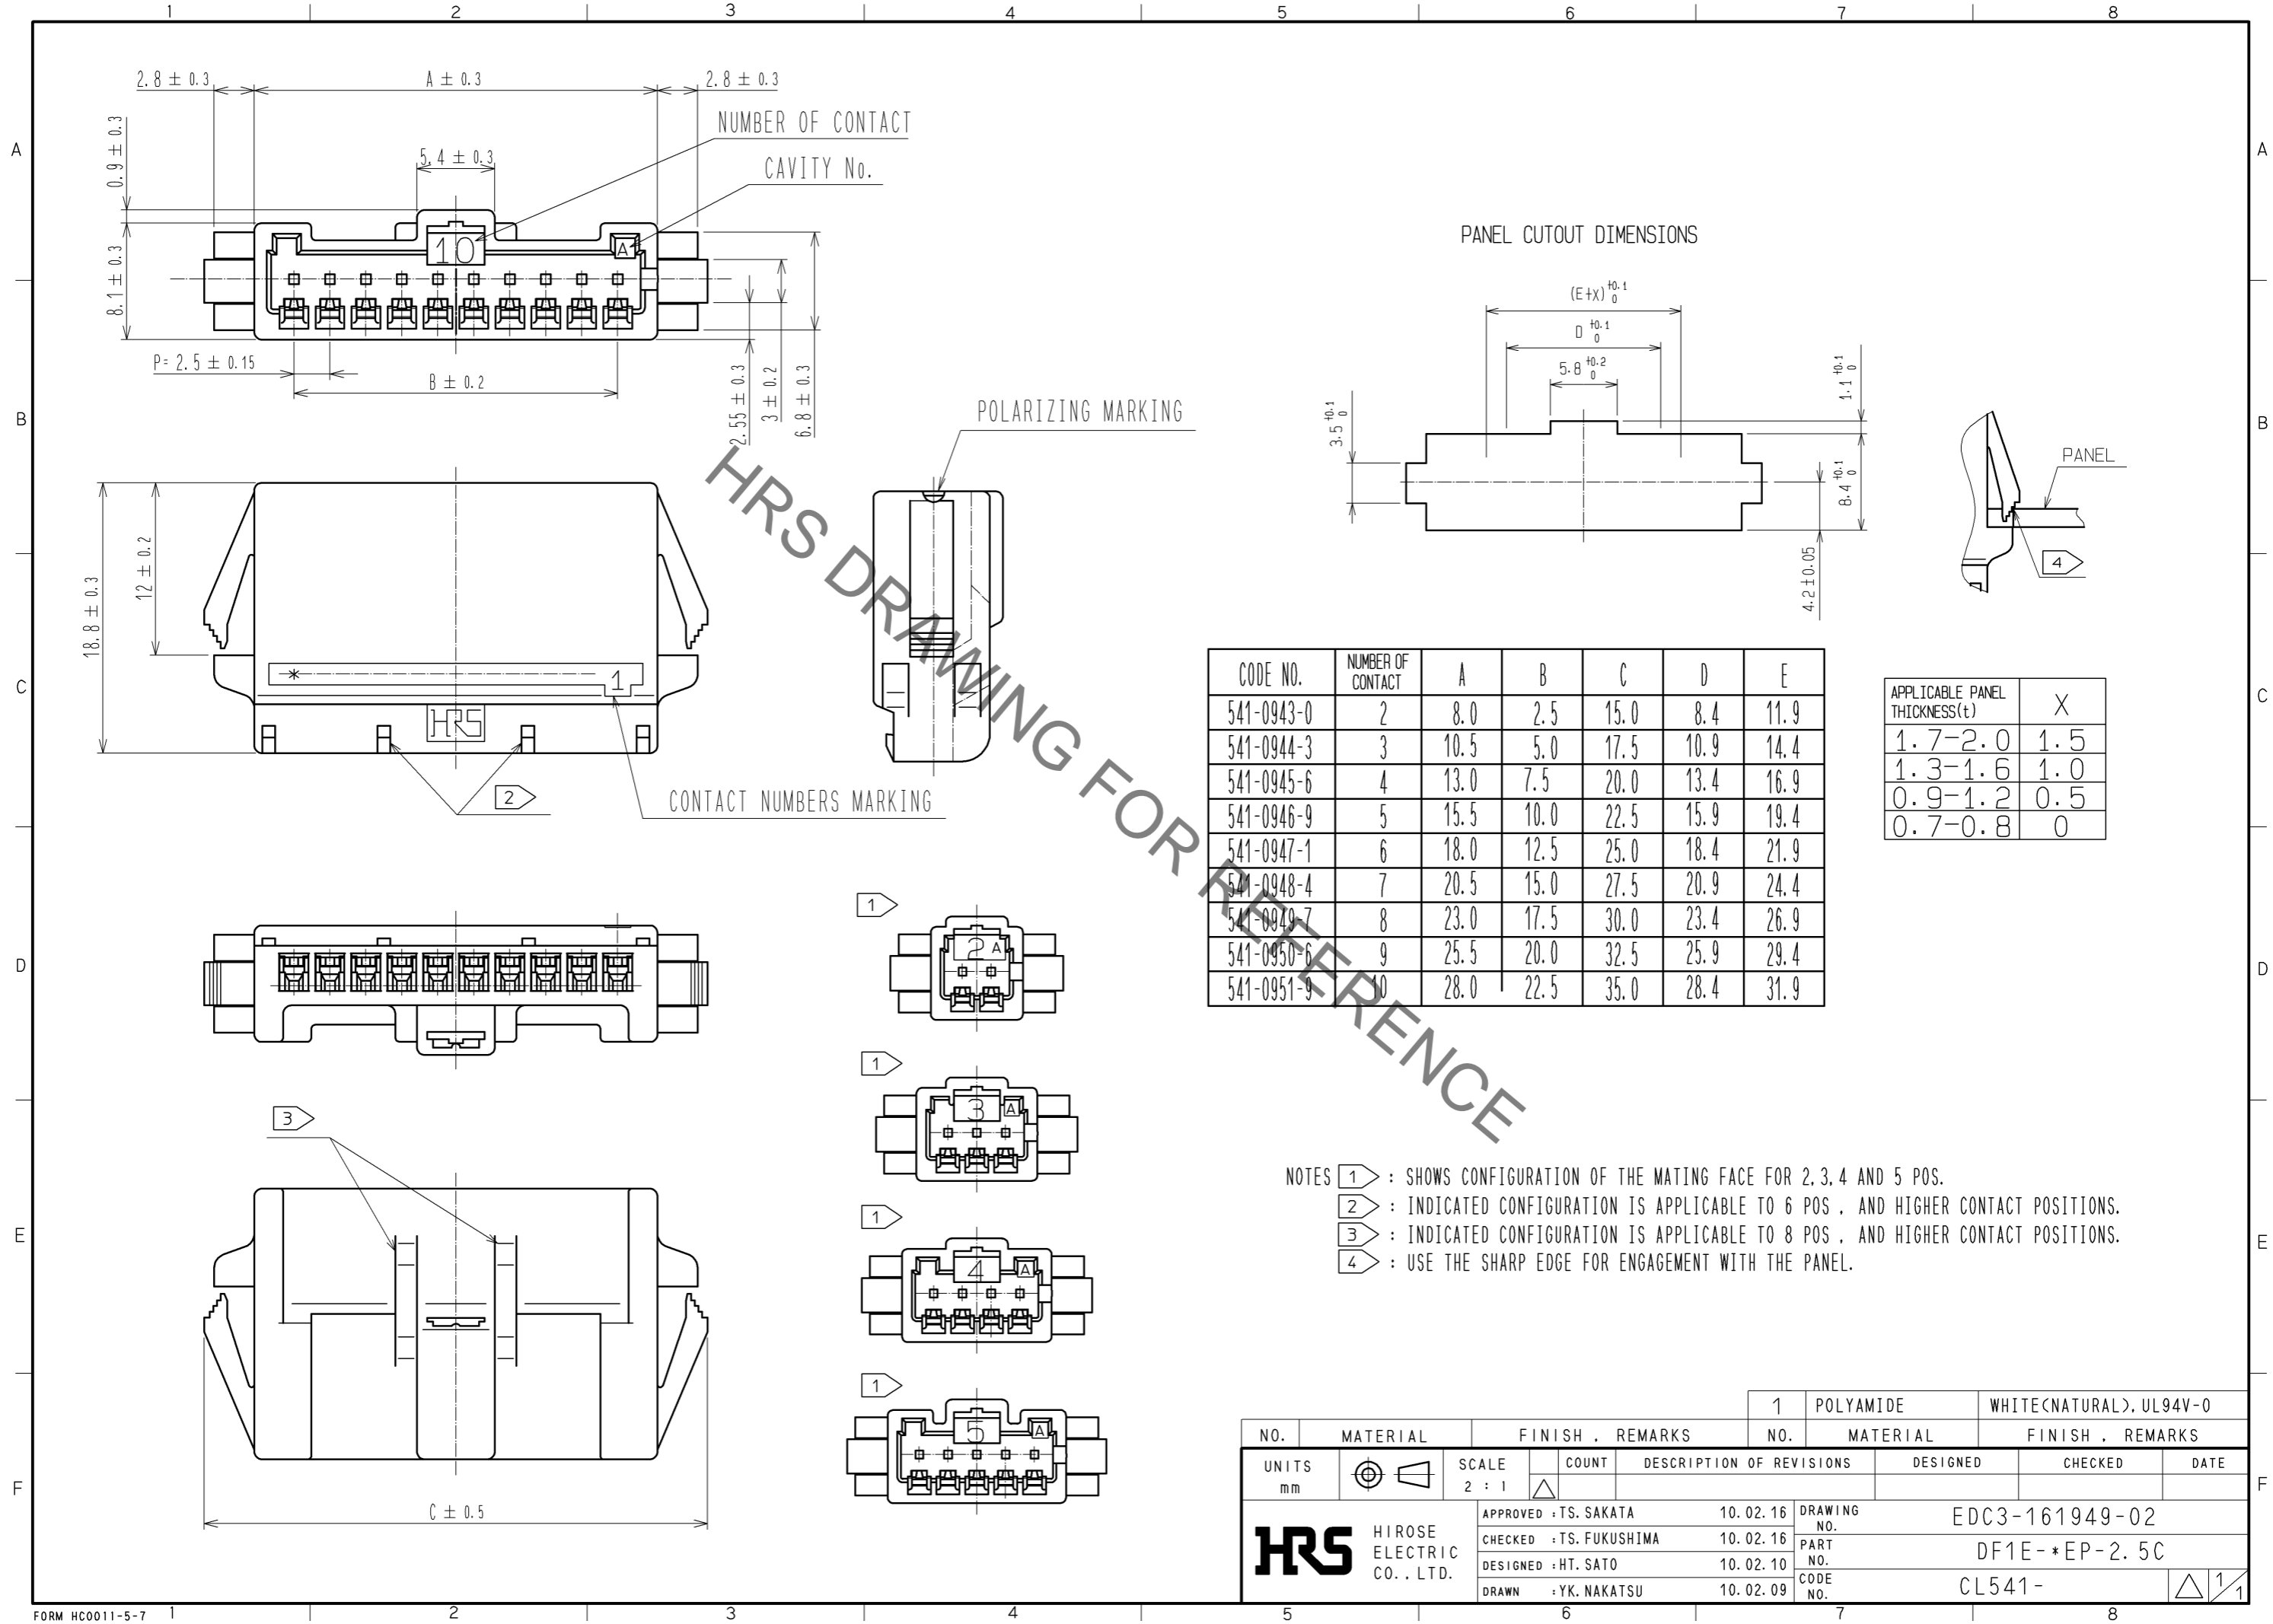

CODE NO.	NUMBER OF CONTACT	A	B	C	D	E
541-0943-0	2	8.0	2.5	15.0	8.4	11.9
541-0944-3	3	10.5	5.0	17.5	10.9	14.4
541-0945-6	4	13.0	7.5	20.0	13.4	16.9
541-0946-9	5	15.5	10.0	22.5	15.9	19.4
541-0947-1	6	18.0	12.5	25.0	18.4	21.9
541-0948-4	7	20.5	15.0	27.5	20.9	24.4
541-0949-7	8	23.0	17.5	30.0	23.4	26.9
541-0950-6	9	25.5	20.0	32.5	25.9	29.4
541-0951-9	10	28.0	22.5	35.0	28.4	31.9

APPLICABLE PANEL THICKNESS(t)	X
1.7-2.0	1.5
1.3-1.6	1.0
0.9-1.2	0.5
0.7-0.8	0

- NOTES
- ① : SHOWS CONFIGURATION OF THE MATING FACE FOR 2, 3, 4 AND 5 POS.
  - ② : INDICATED CONFIGURATION IS APPLICABLE TO 6 POS., AND HIGHER CONTACT POSITIONS.
  - ③ : INDICATED CONFIGURATION IS APPLICABLE TO 8 POS., AND HIGHER CONTACT POSITIONS.
  - ④ : USE THE SHARP EDGE FOR ENGAGEMENT WITH THE PANEL.

NO.	MATERIAL	FINISH . REMARKS	NO.	MATERIAL	FINISH . REMARKS
1	POLYAMIDE		1	POLYAMIDE	WHITE(NATURAL), UL94V-0

UNITS	SCALE	COUNT	DESCRIPTION OF REVISIONS	DESIGNED	CHECKED	DATE
mm	2 : 1	△				

APPROVED : TS. SAKATA	10.02.16	DRAWING NO.	EDC3-161949-02
CHECKED : TS. FUKUSHIMA	10.02.16	PART NO.	DF1E-*EP-2.5C
DESIGNED : HT. SATO	10.02.10	CODE NO.	CL541-
DRAWN : YK. NAKATSU	10.02.09		