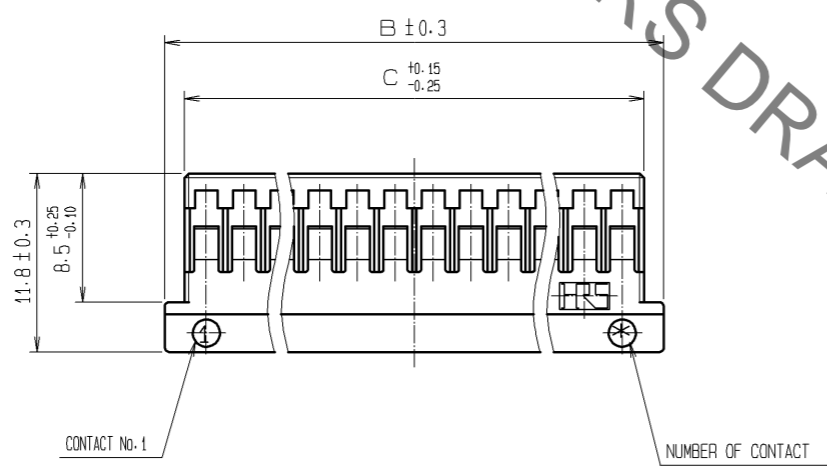

① FOR DF1E-2S-2.5C

① FOR DF1E-3S-2.5C

HRS DRAWING FOR REFERENCE

① PART No.	CODE No.	NUMBER OF CONTACTS	A	B	C
DF1E- 2S-2.5C	CL541-0811-0	2	2.5	8.0	5.4
DF1E- 3S-2.5C	CL541-0812-2	3	5.0	10.5	7.9
DF1E- 4S-2.5C	CL541-0813-5	4	7.5	13.0	10.4
DF1E- 5S-2.5C	CL541-0814-8	5	10.0	15.5	12.9
DF1E- 6S-2.5C	CL541-0815-0	6	12.5	18.0	15.4
DF1E- 7S-2.5C	CL541-0816-3	7	15.0	20.5	17.9
DF1E- 8S-2.5C	CL541-0817-0	8	17.5	23.0	20.4
DF1E- 9S-2.5C	CL541-0818-9	9	20.0	25.5	22.9
DF1E-10S-2.5C	CL541-0819-1	10	22.5	28.0	25.4
DF1E-11S-2.5C	CL541-0820-0	11	25.0	30.5	27.9
DF1E-12S-2.5C	CL541-0821-3	12	27.5	33.0	30.4
DF1E-13S-2.5C	CL541-0822-6	13	30.0	35.5	32.9
DF1E-14S-2.5C	CL541-0823-9	14	32.5	38.0	35.4
DF1E-15S-2.5C	CL541-0824-1	15	35.0	40.5	37.9

NOTES ① : CONFIGURATION OF DF1E-2S-2.5C AND DF1E-3S-2.5C
 ② : ONLY APPLICABLE TO PRODUCTS OF 6 POSITIONS AND OVER.
 (TWO PROTRUSIONS ARE NOT PROVIDED TO PRODUCTS OF 5 POSITIONS AND BELOW.)
 ③ : 1 PACK 100 PIECES.

NO.	MATERIAL	FINISH . REMARKS	NO.	MATERIAL	FINISH . REMARKS
			1	POLYAMIDE	WHITE (NATURAL) . UL94V-0

UNITS	SCALE	COUNT	DESCRIPTION OF REVISIONS	DESIGNED	CHECKED	DATE
mm	2 : 1	3	DIS-H-006008	MI. SAKIMURA	HK. UMEHARA	11. 07. 20