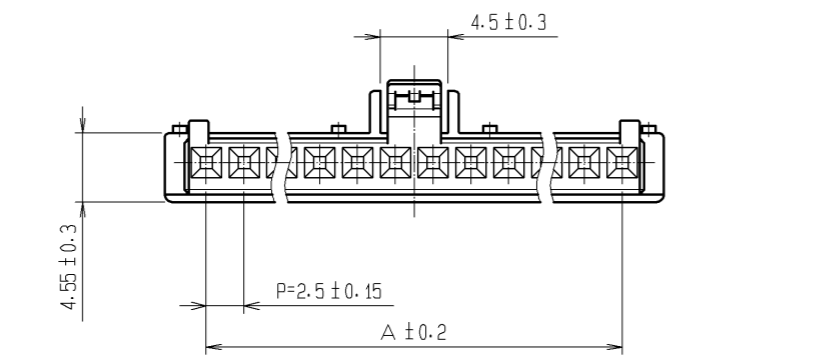

① FOR DF1E-2S-2.5C

① FOR DF1E-3S-2.5C

HRS DRAWING FOR REFERENCE

① PART No.	CODE No.	NUMBER OF CONTACTS	A	B	C
DF1E- 2S-2.5C	CL541-0811-0	2	2.5	8.0	5.4
DF1E- 3S-2.5C	CL541-0812-2	3	5.0	10.5	7.9
DF1E- 4S-2.5C	CL541-0813-5	4	7.5	13.0	10.4
DF1E- 5S-2.5C	CL541-0814-8	5	10.0	15.5	12.9
DF1E- 6S-2.5C	CL541-0815-0	6	12.5	18.0	15.4
DF1E- 7S-2.5C	CL541-0816-3	7	15.0	20.5	17.9
DF1E- 8S-2.5C	CL541-0817-0	8	17.5	23.0	20.4
DF1E- 9S-2.5C	CL541-0818-9	9	20.0	25.5	22.9
DF1E-10S-2.5C	CL541-0819-1	10	22.5	28.0	25.4
DF1E-11S-2.5C	CL541-0820-0	11	25.0	30.5	27.9
DF1E-12S-2.5C	CL541-0821-3	12	27.5	33.0	30.4
DF1E-13S-2.5C	CL541-0822-6	13	30.0	35.5	32.9
DF1E-14S-2.5C	CL541-0823-9	14	32.5	38.0	35.4
DF1E-15S-2.5C	CL541-0824-1	15	35.0	40.5	37.9

NOTES ① : CONFIGURATION OF DF1E-2S-2.5C AND DF1E-3S-2.5C
 ② : ONLY APPLICABLE TO PRODUCTS OF 6 POSITIONS AND OVER.
 (TWO PROTRUSIONS ARE NOT PROVIDED TO PRODUCTS OF 5 POSITIONS AND BELOW.)
 ③ : 1 PACK 100 PIECES.