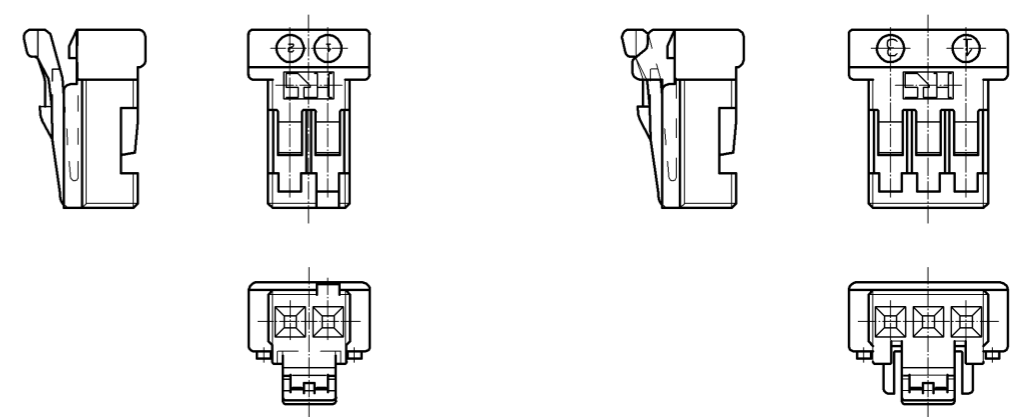

① FOR DF1E-2S-2.5C

① FOR DF1E-3S-2.5C

HRS DRAWING FOR REFERENCE

① PART No.	CODE No.	NUMBER OF CONTACTS	A	B	C
DF1E- 2S-2.5C	CL541-0811-0	2	2.5	8.0	5.4
DF1E- 3S-2.5C	CL541-0812-2	3	5.0	10.5	7.9
DF1E- 4S-2.5C	CL541-0813-5	4	7.5	13.0	10.4
DF1E- 5S-2.5C	CL541-0814-8	5	10.0	15.5	12.9
DF1E- 6S-2.5C	CL541-0815-0	6	12.5	18.0	15.4
DF1E- 7S-2.5C	CL541-0816-3	7	15.0	20.5	17.9
DF1E- 8S-2.5C	CL541-0817-0	8	17.5	23.0	20.4
DF1E- 9S-2.5C	CL541-0818-9	9	20.0	25.5	22.9
DF1E-10S-2.5C	CL541-0819-1	10	22.5	28.0	25.4
DF1E-11S-2.5C	CL541-0820-0	11	25.0	30.5	27.9
DF1E-12S-2.5C	CL541-0821-3	12	27.5	33.0	30.4
DF1E-13S-2.5C	CL541-0822-6	13	30.0	35.5	32.9
DF1E-14S-2.5C	CL541-0823-9	14	32.5	38.0	35.4
DF1E-15S-2.5C	CL541-0824-1	15	35.0	40.5	37.9

NOTES ① : CONFIGURATION OF DF1E-2S-2.5C AND DF1E-3S-2.5C
 ② : ONLY APPLICABLE TO PRODUCTS OF 6 POSITIONS AND OVER.
 (TWO PROTRUSIONS ARE NOT PROVIDED TO PRODUCTS OF 5 POSITIONS AND BELOW.)
 ③ : 1 PACK 100 PIECES.