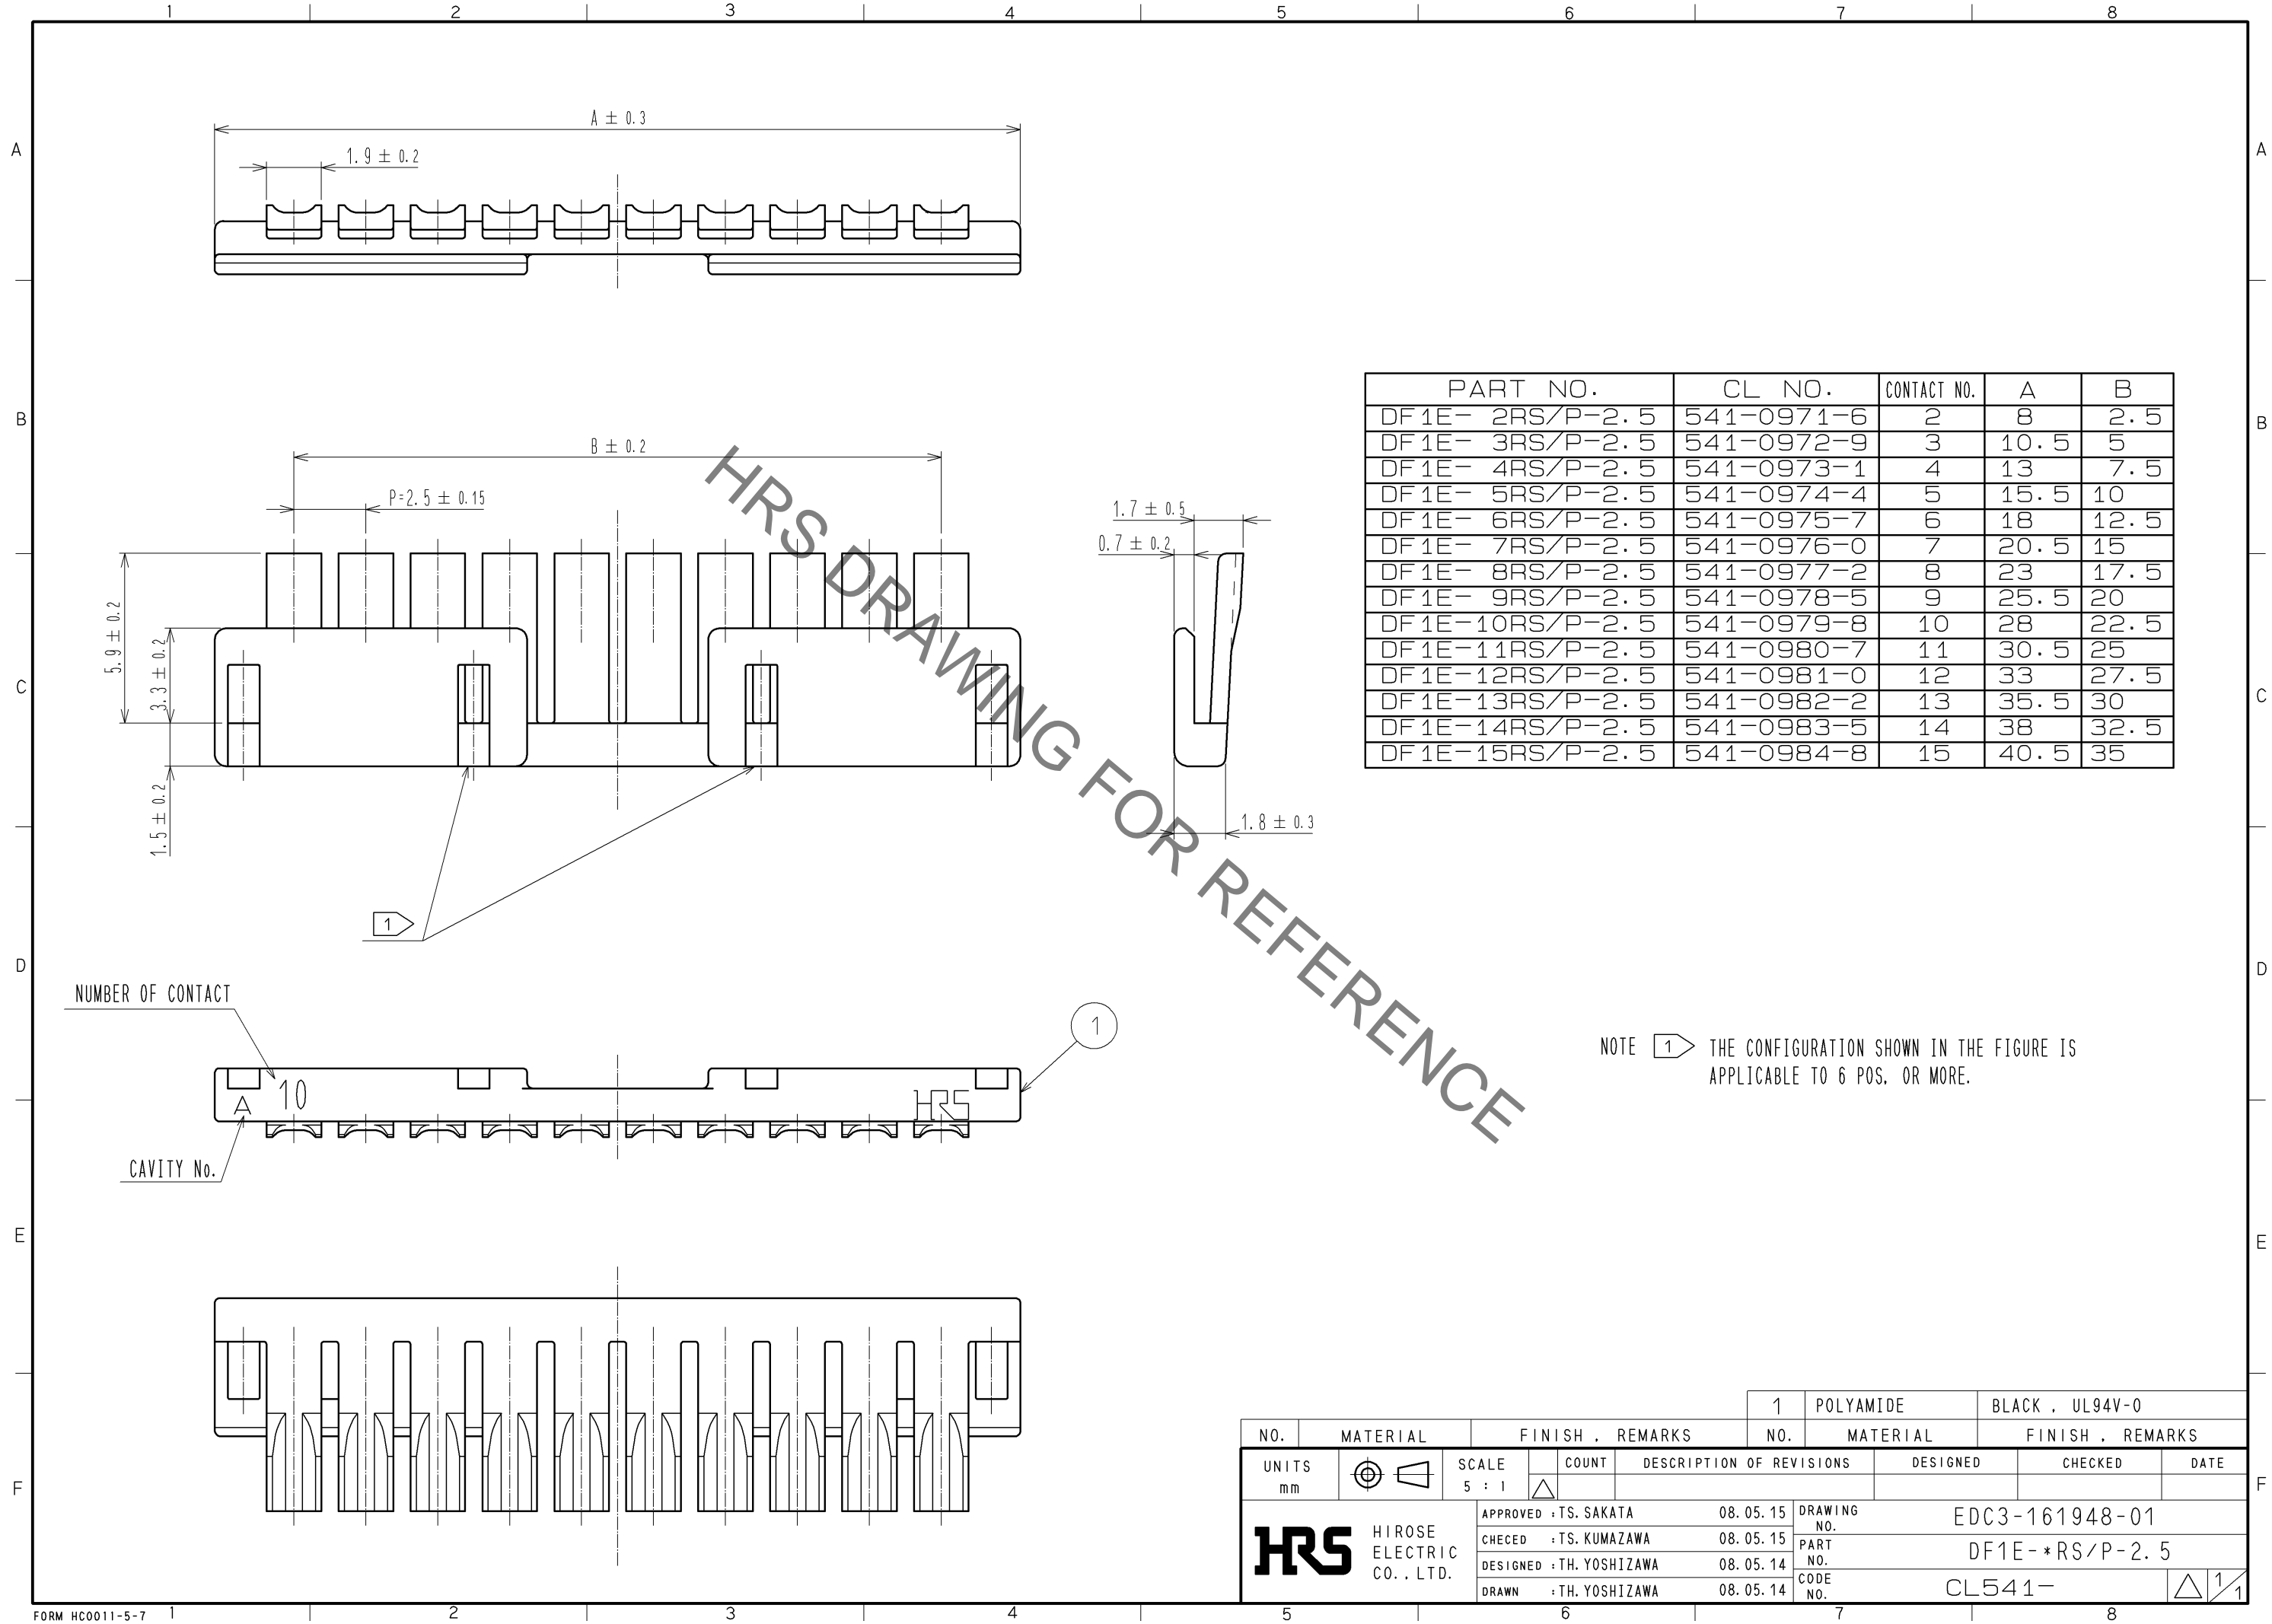

PART NO.	CL NO.	CONTACT NO.	A	B
DF1E- 2RS/P-2.5	541-0971-6	2	8	2.5
DF1E- 3RS/P-2.5	541-0972-9	3	10.5	5
DF1E- 4RS/P-2.5	541-0973-1	4	13	7.5
DF1E- 5RS/P-2.5	541-0974-4	5	15.5	10
DF1E- 6RS/P-2.5	541-0975-7	6	18	12.5
DF1E- 7RS/P-2.5	541-0976-0	7	20.5	15
DF1E- 8RS/P-2.5	541-0977-2	8	23	17.5
DF1E- 9RS/P-2.5	541-0978-5	9	25.5	20
DF1E-10RS/P-2.5	541-0979-8	10	28	22.5
DF1E-11RS/P-2.5	541-0980-7	11	30.5	25
DF1E-12RS/P-2.5	541-0981-0	12	33	27.5
DF1E-13RS/P-2.5	541-0982-2	13	35.5	30
DF1E-14RS/P-2.5	541-0983-5	14	38	32.5
DF1E-15RS/P-2.5	541-0984-8	15	40.5	35

NOTE ① THE CONFIGURATION SHOWN IN THE FIGURE IS APPLICABLE TO 6 POS. OR MORE.

NO.	MATERIAL	FINISH . REMARKS	NO.	MATERIAL	FINISH . REMARKS
1	POLYAMIDE			BLACK . UL94V-0	

UNITS	SCALE	COUNT	DESCRIPTION OF REVISIONS	DESIGNED	CHECKED	DATE
mm	5 : 1	△				