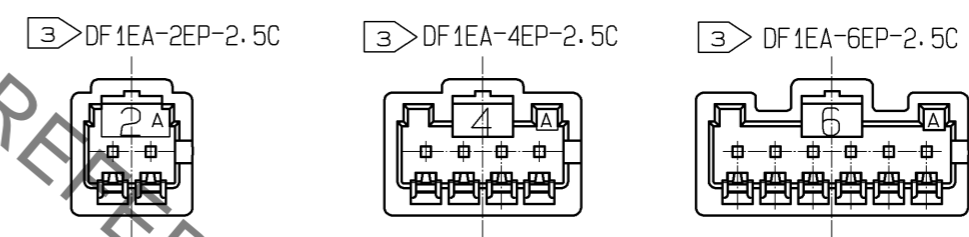

PART NO.	CODE NO.	NUMBER OF CONTACT	A	B
DF1EA- 2EP-2.5C	CL541-0957-5	2	8.0	2.5
DF1EA- 3EP-2.5C	CL541-0958-8	3	10.5	5.0
DF1EA- 4EP-2.5C	CL541-0959-0	4	13.0	7.5
DF1EA- 5EP-2.5C	CL541-0960-0	5	15.5	10.0
DF1EA- 6EP-2.5C	CL541-0961-2	6	18.0	12.5
DF1EA- 7EP-2.5C	CL541-0962-5	7	20.5	15.0
DF1EA- 8EP-2.5C	CL541-0963-8	8	23.0	17.5
DF1EA- 9EP-2.5C	CL541-0964-0	9	25.5	20.0
DF1EA-10EP-2.5C	CL541-0965-3	10	28.0	22.5

NOTES
 1 FOR 2 TO 5 POS., A PROTRUSION FOR RETAINER ATTACHMENT IS PROVIDED AT THE TWO POSITIONS.
 2 NO RAISE FOR 2 TO 7 POS.
 3 SHOWS CONFIGURATION OF 2, 4 AND 6 POS.

NO.	MATERIAL	FINISH . REMARKS	NO.	MATERIAL	FINISH . REMARKS	
			1	POLYAMIDE	WHITE(NATURAL), UL94V-0	
UNITS mm		SCALE 2 : 1	COUNT 	DESIGNED	CHECKED	DATE
HRS HIROSE ELECTRIC CO., LTD.	APPROVED : KI. AKIYAMA	10.06.29	DRAWING NO.	EDC3-161950-01		
	CHECKED : HK. UMEHARA	10.06.29	PART NO.	DF1EA-*EP-2.5C		
	DESIGNED : HT. SATO	10.06.29	CODE NO.	CL541		
	DRAWN : MI. SAKIMURA	10.06.22				