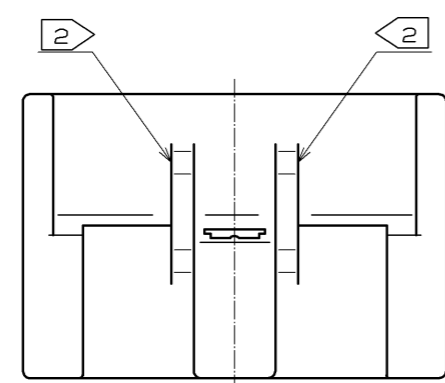

PART NO.	CODE NO.	NUMBER OF CONTACT	A	B
DF1EA- 2EP-2.5C	CL541-0957-5	2	8.0	2.5
DF1EA- 3EP-2.5C	CL541-0958-8	3	10.5	5.0
DF1EA- 4EP-2.5C	CL541-0959-0	4	13.0	7.5
DF1EA- 5EP-2.5C	CL541-0960-0	5	15.5	10.0
DF1EA- 6EP-2.5C	CL541-0961-2	6	18.0	12.5
DF1EA- 7EP-2.5C	CL541-0962-5	7	20.5	15.0
DF1EA- 8EP-2.5C	CL541-0963-8	8	23.0	17.5
DF1EA- 9EP-2.5C	CL541-0964-0	9	25.5	20.0
DF1EA-10EP-2.5C	CL541-0965-3	10	28.0	22.5

NOTES
 1 FOR 2 TO 5 POS., A PROTRUSION FOR RETAINER ATTACHMENT IS PROVIDED AT THE TWO POSITIONS.
 2 NO RAISE FOR 2 TO 7 POS.
 3 SHOWS CONFIGURATION OF 2, 4 AND 6 POS.

NO.	MATERIAL	FINISH . REMARKS	NO.	MATERIAL	FINISH . REMARKS	
			1	POLYAMIDE	WHITE(NATURAL), UL94V-0	
UNITS mm		SCALE 2 : 1	COUNT 	DESIGNED	CHECKED	DATE
HRS HIROSE ELECTRIC CO., LTD.	APPROVED : KI. AKIYAMA	10.06.29	DRAWING NO.	EDC3-161950-01		
	CHECKED : HK. UMEHARA	10.06.29	PART NO.	DF1EA-*EP-2.5C		
	DESIGNED : HT. SATO	10.06.29	CODE NO.	CL541		
	DRAWN : MI. SAKIMURA	10.06.22				