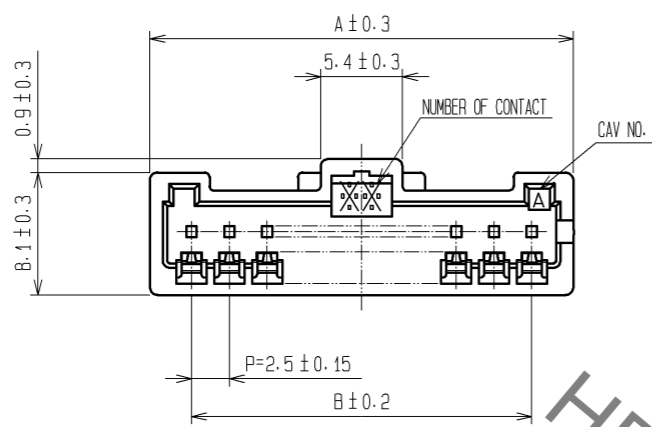

PART NO.	CODE NO.	NUMBER OF CONTACT	A	B
DF1EA- 2EP-2.5C	CL541-0957-5	2	8.0	2.5
DF1EA- 3EP-2.5C	CL541-0958-8	3	10.5	5.0
DF1EA- 4EP-2.5C	CL541-0959-0	4	13.0	7.5
DF1EA- 5EP-2.5C	CL541-0960-0	5	15.5	10.0
DF1EA- 6EP-2.5C	CL541-0961-2	6	18.0	12.5
DF1EA- 7EP-2.5C	CL541-0962-5	7	20.5	15.0
DF1EA- 8EP-2.5C	CL541-0963-8	8	23.0	17.5
DF1EA- 9EP-2.5C	CL541-0964-0	9	25.5	20.0
DF1EA-10EP-2.5C	CL541-0965-3	10	28.0	22.5

NOTES
 1 FOR 2 TO 5 POS., A PROTRUSION FOR RETAINER ATTACHMENT IS PROVIDED AT THE TWO POSITIONS.
 2 NO RAISE FOR 2 TO 7 POS.
 3 SHOWS CONFIGURATION OF 2, 4 AND 6 POS.

NO.	MATERIAL	FINISH . REMARKS	NO.	MATERIAL	FINISH . REMARKS	
			1	POLYAMIDE	WHITE(NATURAL), UL94V-0	
UNITS mm		SCALE 2 : 1	COUNT 	DESIGNED	CHECKED	DATE
HRS HIROSE ELECTRIC CO., LTD.	APPROVED : KI. AKIYAMA	10.06.29	DRAWING NO.	EDC3-161950-01		
	CHECKED : HK. UMEHARA	10.06.29	PART NO.	DF1EA-*EP-2.5C		
	DESIGNED : HT. SATO	10.06.29	CODE NO.	CL541		
	DRAWN : MI. SAKIMURA	10.06.22				