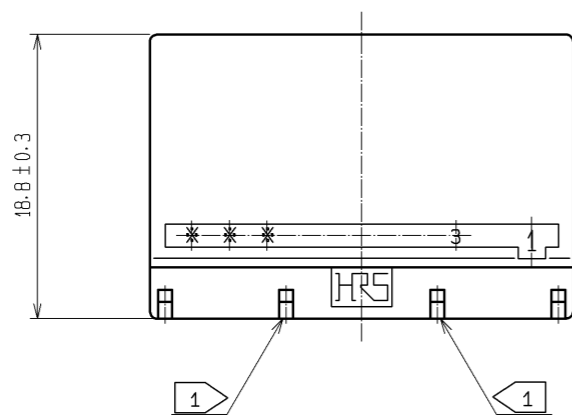

PART NO.	CODE NO.	NUMBER OF CONTACT	A	B
DF1EA- 2EP-2.5C	CL541-0957-5	2	8.0	2.5
DF1EA- 3EP-2.5C	CL541-0958-8	3	10.5	5.0
DF1EA- 4EP-2.5C	CL541-0959-0	4	13.0	7.5
DF1EA- 5EP-2.5C	CL541-0960-0	5	15.5	10.0
DF1EA- 6EP-2.5C	CL541-0961-2	6	18.0	12.5
DF1EA- 7EP-2.5C	CL541-0962-5	7	20.5	15.0
DF1EA- 8EP-2.5C	CL541-0963-8	8	23.0	17.5
DF1EA- 9EP-2.5C	CL541-0964-0	9	25.5	20.0
DF1EA-10EP-2.5C	CL541-0965-3	10	28.0	22.5

NOTES
 1 FOR 2 TO 5 POS., A PROTRUSION FOR RETAINER ATTACHMENT IS PROVIDED AT THE TWO POSITIONS.
 2 NO RAISE FOR 2 TO 7 POS.
 3 SHOWS CONFIGURATION OF 2, 4 AND 6 POS.

NO.	MATERIAL	FINISH . REMARKS	NO.	MATERIAL	FINISH . REMARKS	
			1	POLYAMIDE	WHITE(NATURAL), UL94V-0	
UNITS mm		SCALE 2 : 1	COUNT 	DESIGNED	CHECKED	DATE
HRS HIROSE ELECTRIC CO., LTD.	APPROVED : KI. AKIYAMA	10.06.29	DRAWING NO.	EDC3-161950-01		
	CHECKED : HK. UMEHARA	10.06.29	PART NO.	DF1EA-*EP-2.5C		
	DESIGNED : HT. SATO	10.06.29	CODE NO.	CL541		
	DRAWN : MI. SAKIMURA	10.06.22				