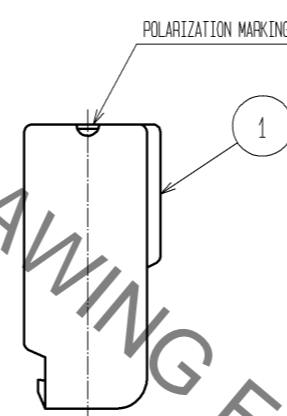

PART NO.	CODE NO.	NUMBER OF CONTACT	A	B
DF1EA- 2EP-2.5C	CL541-0957-5	2	8.0	2.5
DF1EA- 3EP-2.5C	CL541-0958-8	3	10.5	5.0
DF1EA- 4EP-2.5C	CL541-0959-0	4	13.0	7.5
DF1EA- 5EP-2.5C	CL541-0960-0	5	15.5	10.0
DF1EA- 6EP-2.5C	CL541-0961-2	6	18.0	12.5
DF1EA- 7EP-2.5C	CL541-0962-5	7	20.5	15.0
DF1EA- 8EP-2.5C	CL541-0963-8	8	23.0	17.5
DF1EA- 9EP-2.5C	CL541-0964-0	9	25.5	20.0
DF1EA-10EP-2.5C	CL541-0965-3	10	28.0	22.5

NOTES
 1 FOR 2 TO 5 POS., A PROTRUSION FOR RETAINER ATTACHMENT IS PROVIDED AT THE TWO POSITIONS.
 2 NO RAISE FOR 2 TO 7 POS.
 3 SHOWS CONFIGURATION OF 2, 4 AND 6 POS.

NO.	MATERIAL	FINISH . REMARKS	NO.	MATERIAL	FINISH . REMARKS	
			1	POLYAMIDE	WHITE(NATURAL), UL94V-0	
UNITS mm		SCALE 2 : 1	COUNT 	DESIGNED	CHECKED	DATE
HRS HIROSE ELECTRIC CO., LTD.	APPROVED : KI. AKIYAMA	10.06.29	DRAWING NO.	EDC3-161950-01		
	CHECKED : HK. UMEHARA	10.06.29	PART NO.	DF1EA-*EP-2.5C		
	DESIGNED : HT. SATO	10.06.29	CODE NO.	CL541		
	DRAWN : MI. SAKIMURA	10.06.22				