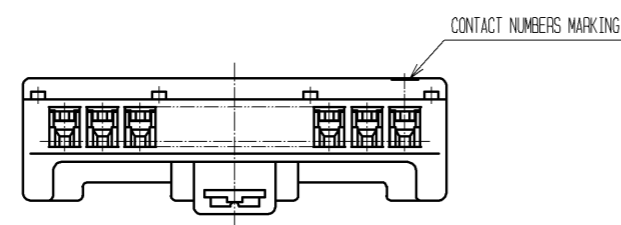

PART NO.	CODE NO.	NUMBER OF CONTACT	A	B
DF1EA- 2EP-2.5C	CL541-0957-5	2	8.0	2.5
DF1EA- 3EP-2.5C	CL541-0958-8	3	10.5	5.0
DF1EA- 4EP-2.5C	CL541-0959-0	4	13.0	7.5
DF1EA- 5EP-2.5C	CL541-0960-0	5	15.5	10.0
DF1EA- 6EP-2.5C	CL541-0961-2	6	18.0	12.5
DF1EA- 7EP-2.5C	CL541-0962-5	7	20.5	15.0
DF1EA- 8EP-2.5C	CL541-0963-8	8	23.0	17.5
DF1EA- 9EP-2.5C	CL541-0964-0	9	25.5	20.0
DF1EA-10EP-2.5C	CL541-0965-3	10	28.0	22.5

NOTES
 1 FOR 2 TO 5 POS., A PROTRUSION FOR RETAINER ATTACHMENT IS PROVIDED AT THE TWO POSITIONS.
 2 NO RAISE FOR 2 TO 7 POS.
 3 SHOWS CONFIGURATION OF 2, 4 AND 6 POS.

NO.	MATERIAL	FINISH . REMARKS	NO.	MATERIAL	FINISH . REMARKS	
			1	POLYAMIDE	WHITE(NATURAL), UL94V-0	
UNITS mm		SCALE 2 : 1	COUNT 	DESIGNED	CHECKED	DATE
HRS HIROSE ELECTRIC CO., LTD.	APPROVED : KI. AKIYAMA	10.06.29	DRAWING NO.	EDC3-161950-01		
	CHECKED : HK. UMEHARA	10.06.29	PART NO.	DF1EA-*EP-2.5C		
	DESIGNED : HT. SATO	10.06.29	CODE NO.	CL541		
	DRAWN : MI. SAKIMURA	10.06.22				