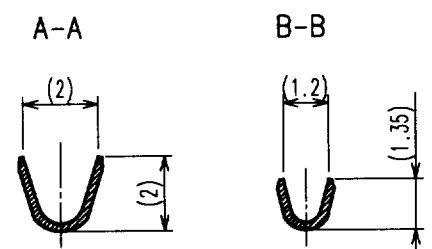

NOTE1: APPLICABLE CABLE: AWG24~28

| 1 | PHOSPHOR BRONZE | CONTACT AREA: GOLD PLATED, 0.2μm OTHERS : NICKEL PLATED | | | | | |
|----------------------------|-----------------|--|------------------------------------|-----------------------------------|------------------------------------|-------------------------------------|----------|
| NO. | MATERIAL | FINISH, REMARKS | NO. | MATERIAL | FINISH, REMARKS | NO. | MATERIAL |
| CODE NO. (OLD) CL | | | DRAWN Y. Nagashima '01.01.10 | DESIGNED J. Inoue '01.01.11 | CHECKED T. Miyazaki '01.1.11 | APPROVED K. Katayama '01.1.12 | RELEASED |
| DRAWING NO. EDC4-021358 | | | PART NO. DF1-PD2428SCFB | | | | |
| SACLE 5 : 1 | | | CODE NO. CL541-0660-6 | | | | 1 1 |
| UNITS mm | | | HRS HIROSE ELECTRIC CO., LTD. | | | | |