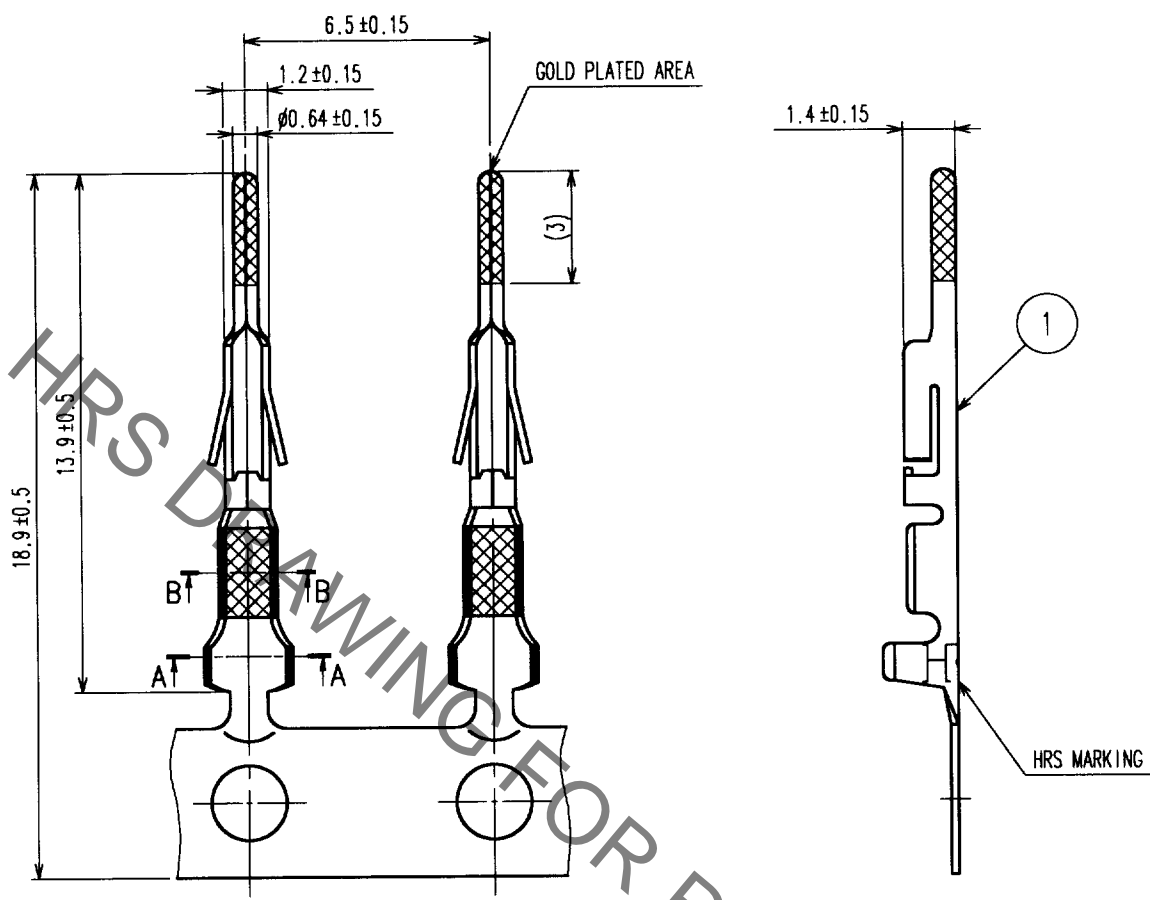

NOTE1: APPLICABLE CABLE: AWG24~28

| 1 | PHOSPHOR BRONZE | CONTACT AREA: GOLD PLATED, 0.2μm OTHERS : NICKEL PLATED | | | | | |
|----------------------------|-----------------|--|------------------------------------|-----------------------------------|------------------------------------|-------------------------------------|----------|
| NO. | MATERIAL | FINISH, REMARKS | NO. | MATERIAL | FINISH, REMARKS | NO. | MATERIAL |
| CODE NO. (OLD) CL | | | DRAWN Y. Nagashima '01.01.10 | DESIGNED J. Inoue '01.01.11 | CHECKED T. Miyazaki '01.1.11 | APPROVED K. Katayama '01.1.12 | RELEASED |
| DRAWING NO. EDC4-021358 | | | PART NO. DF1-PD2428SCFB | | | | |
| SACLE 5 : 1 | | | CODE NO. CL541-0660-6 | | | | 1 1 |
| UNITS mm | | | HRS HIROSE ELECTRIC CO., LTD. | | | | |