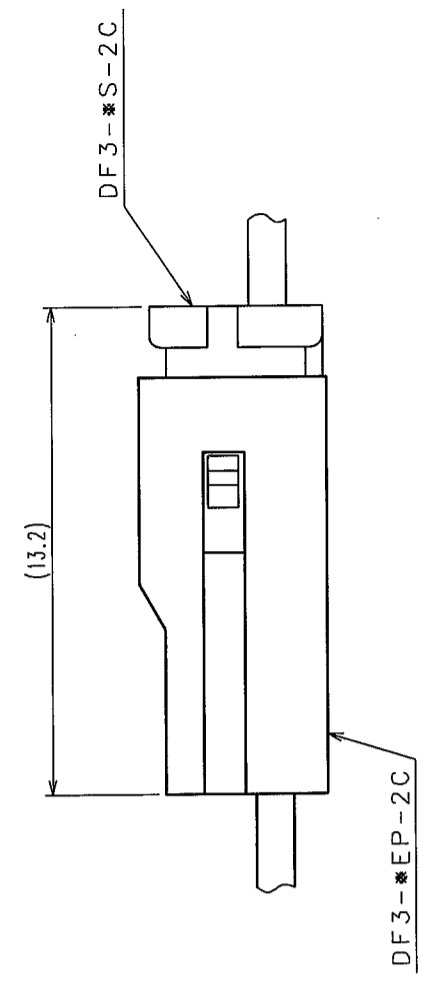

1	2	3	4	5	6	7	8		
COUNT	DESCRIPTION OF REVISIONS	BY	CHKD	DATE	COUNT	DESCRIPTION OF REVISIONS	BY	CHKD	DATE

INSERTION FIGURE OF CRIMP CONTACT

CODE No.	PART No.	CONTACTS	A	B
CL543-0064-2	DF3-2EP-2C	2	6.0	2.0
CL543-0065-5	DF3-3EP-2C	3	8.0	4.0
CL543-0066-8	DF3-4EP-2C	4	10.0	6.0
CL543-0067-0	DF3-5EP-2C	5	12.0	8.0
CL543-0068-3	DF3-6EP-2C	6	14.0	10.0
CL543-0069-6	DF3-7EP-2C	7	16.0	12.0
CL543-0070-5	DF3-8EP-2C	8	18.0	14.0
CL543-0071-8	DF3-9EP-2C	9	20.0	16.0
CL543-0072-0	DF3-10EP-2C	10	22.0	18.0
CL543-0073-3	DF3-11EP-2C	11	24.0	20.0
CL543-0074-6	DF3-12EP-2C	12	26.0	22.0
CL543-0075-9	DF3-13EP-2C	13	28.0	24.0
CL543-0076-1	DF3-14EP-2C	14	30.0	26.0
CL543-0077-4	DF3-15EP-2C	15	32.0	28.0

HRS DRAWING FOR REFERENCE

MATED CONNECTORS

TO	
----	--

NO.	MATERIAL	FINISH, REMARKS	NO.	MATERIAL	FINISH, REMARKS
1	POLYAMIDE	BLACK, UL94V-0			

CODE NO. (OLD)	CL	DRAWN	DESIGNED	CHECKED	APPROVED	RELEASED
		<i>S. Dembowyca</i>	<i>S. Dembowyca</i>	<i>J. Mijaszko</i>	<i>J. Ono</i>	
		04.03.08	04.03.08	04.03.08	04.03.09	

DRAWING NO.	EDC3-162330-01	PART NO.	DF3-*EP-2C
SCALE	5 : 1	CODE NO.	CL543-
UNITS	MM		

X-ON Electronics

Largest Supplier of Electrical and Electronic Components

Click to view similar products for [Headers & Wire Housings](#) category: