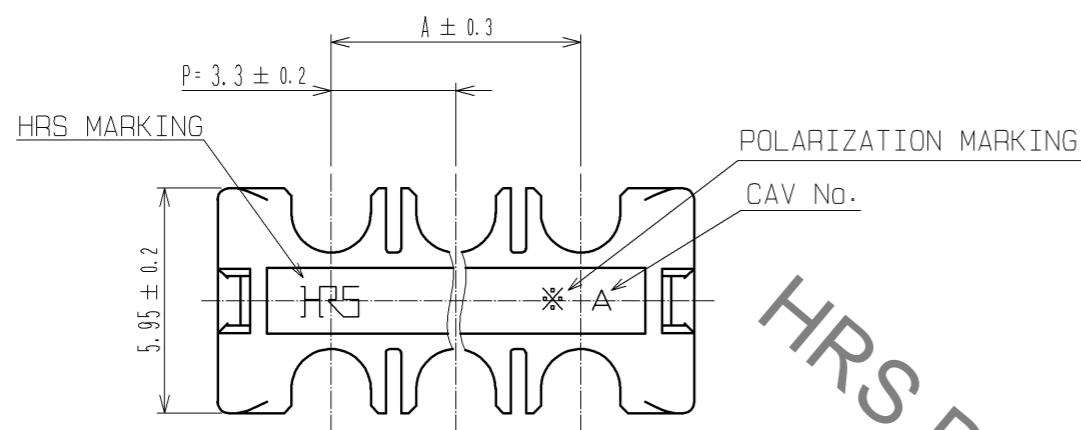

HRS DRAWING FOR REFERENCE

PART No.	CODE No.	NUMBER OF CONTACT	A	B
DF33C-4RDS-3.3	CL676-1125-0-00	4	-	8
DF33C-6RDS-3.3	CL676-1126-2-00	6	6.6	11.3
DF33C-8RDS-3.3	CL676-1127-5-00	8	9.9	14.6
DF33C-10RDS-3.3	CL676-1128-8-00	10	13.2	17.9
DF33C-12RDS-3.3	CL676-1129-0-00	12	16.5	21.2

NOTE 1:100 CONNECTORS ARE IN ONE PACK.

NO.	MATERIAL	FINISH . REMARKS	NO.	MATERIAL	FINISH . REMARKS
			1	PBT	BLACK, UL94V-0

UNITS	SCALE	COUNT	DESCRIPTION OF REVISIONS	DESIGNED	CHECKED	DATE
mm	5 : 1	△				
HRS HIROSE ELECTRIC CO., LTD.			APPROVED : KI. AKIYAMA 13.12.18	DRAWING NO. EDC3-355981-00		
			CHECKED : HK. UMEHARA 13.12.18	PART NO. DF33C-*RDS-3.3		
			DESIGNED : HT. SATO 13.12.18	CODE NO. CL676-		
			DRAWN : MI. SAKIMURA 13.12.17	△ 1/1		