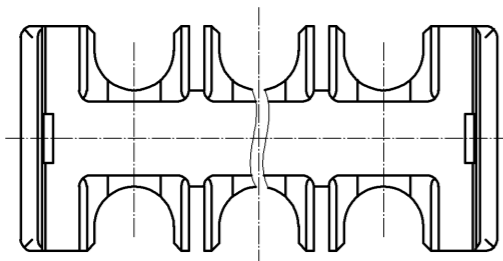

HRS DRAWING FOR REFERENCE

PART No.	CODE No.	NUMBER OF CONTACT	A	B
DF33C-4RDS-3.3	CL676-1125-0-00	4	-	8
DF33C-6RDS-3.3	CL676-1126-2-00	6	6.6	11.3
DF33C-8RDS-3.3	CL676-1127-5-00	8	9.9	14.6
DF33C-10RDS-3.3	CL676-1128-8-00	10	13.2	17.9
DF33C-12RDS-3.3	CL676-1129-0-00	12	16.5	21.2

NOTE 1:100 CONNECTORS ARE IN ONE PACK.

NO.	MATERIAL	FINISH . REMARKS	NO.	MATERIAL	FINISH . REMARKS
			1	PBT	BLACK, UL94V-0

UNITS	SCALE	COUNT	DESCRIPTION OF REVISIONS	DESIGNED	CHECKED	DATE
mm	5 : 1	△				
HRS HIROSE ELECTRIC CO., LTD.			APPROVED : KI. AKIYAMA 13.12.18	DRAWING NO. EDC3-355981-00		
			CHECKED : HK. UMEHARA 13.12.18	PART NO. DF33C-*RDS-3.3		
			DESIGNED : HT. SATO 13.12.18	CODE NO. CL676-		
			DRAWN : MI. SAKIMURA 13.12.17	△ 1/1		