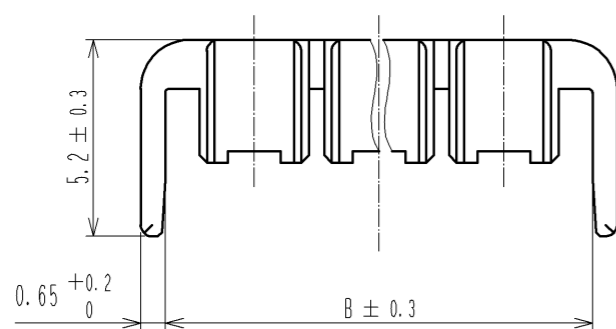

HRS DRAWING FOR REFERENCE

PART No.	CODE No.	NUMBER OF CONTACT	A	B
DF33C-4RDS-3.3	CL676-1125-0-00	4	-	8
DF33C-6RDS-3.3	CL676-1126-2-00	6	6.6	11.3
DF33C-8RDS-3.3	CL676-1127-5-00	8	9.9	14.6
DF33C-10RDS-3.3	CL676-1128-8-00	10	13.2	17.9
DF33C-12RDS-3.3	CL676-1129-0-00	12	16.5	21.2

NOTE 1:100 CONNECTORS ARE IN ONE PACK.

NO.	MATERIAL	FINISH . REMARKS	NO.	MATERIAL	FINISH . REMARKS
			1	PBT	BLACK, UL94V-0

UNITS	SCALE	COUNT	DESCRIPTION OF REVISIONS	DESIGNED	CHECKED	DATE
mm	5 : 1	△				
HRS HIROSE ELECTRIC CO., LTD.			APPROVED : KI. AKIYAMA 13.12.18	DRAWING NO. EDC3-355981-00		
			CHECKED : HK. UMEHARA 13.12.18	PART NO. DF33C-*RDS-3.3		
			DESIGNED : HT. SATO 13.12.18	CODE NO. CL676-		
			DRAWN : MI. SAKIMURA 13.12.17	△ 1/1		