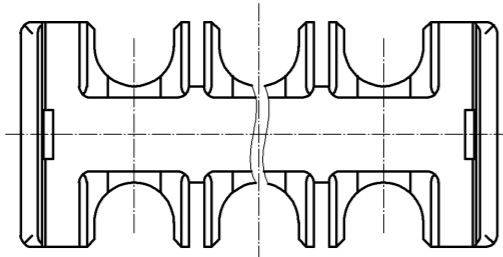

HRS DRAWING FOR REFERENCE

PART No.	CODE No.	NUMBER OF CONTACT	A	B
DF33C-4RDS-3.3	CL676-1125-0-00	4	-	8
DF33C-6RDS-3.3	CL676-1126-2-00	6	6.6	11.3
DF33C-8RDS-3.3	CL676-1127-5-00	8	9.9	14.6
DF33C-10RDS-3.3	CL676-1128-8-00	10	13.2	17.9
DF33C-12RDS-3.3	CL676-1129-0-00	12	16.5	21.2

NOTE 1:100 CONNECTORS ARE IN ONE PACK.

NO.	MATERIAL	FINISH . REMARKS	NO.	MATERIAL	FINISH . REMARKS			
			1	PBT	BLACK, UL94V-0			
UNITS mm		SCALE 5 : 1		COUNT	DESCRIPTION OF REVISIONS	DESIGNED	CHECKED	DATE
HRS	HIROSE ELECTRIC CO., LTD.	APPROVED : KI. AKIYAMA	13.12.18	DRAWING NO. EDC3-355981-00				
		CHECKED : HK. UMEHARA	13.12.18	PART NO. DF33C-*RDS-3.3				
		DESIGNED : HT. SATO	13.12.18	CODE NO. CL676-				
		DRAWN : MI. SAKIMURA	13.12.17					