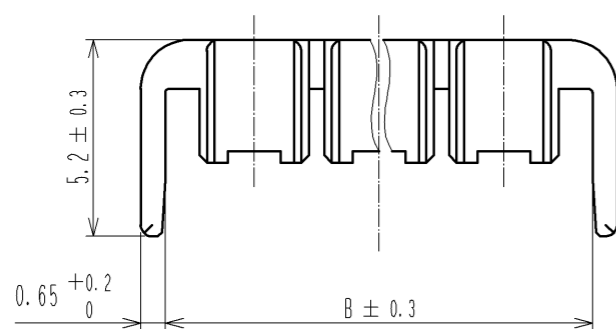

HRS DRAWING FOR REFERENCE

PART No.	CODE No.	NUMBER OF CONTACT	A	B
DF33C-4RDS-3.3	CL676-1125-0-00	4	-	8
DF33C-6RDS-3.3	CL676-1126-2-00	6	6.6	11.3
DF33C-8RDS-3.3	CL676-1127-5-00	8	9.9	14.6
DF33C-10RDS-3.3	CL676-1128-8-00	10	13.2	17.9
DF33C-12RDS-3.3	CL676-1129-0-00	12	16.5	21.2

NOTE 1:100 CONNECTORS ARE IN ONE PACK.

NO.	MATERIAL	FINISH . REMARKS	NO.	MATERIAL	FINISH . REMARKS			
			1	PBT	BLACK, UL94V-0			
UNITS mm		SCALE 5 : 1		COUNT	DESCRIPTION OF REVISIONS	DESIGNED	CHECKED	DATE
HRS	HIROSE ELECTRIC CO., LTD.	APPROVED : KI. AKIYAMA	13.12.18	DRAWING NO. EDC3-355981-00				
		CHECKED : HK. UMEHARA	13.12.18	PART NO. DF33C-*RDS-3.3				
		DESIGNED : HT. SATO	13.12.18	CODE NO. CL676-				
		DRAWN : MI. SAKIMURA	13.12.17					