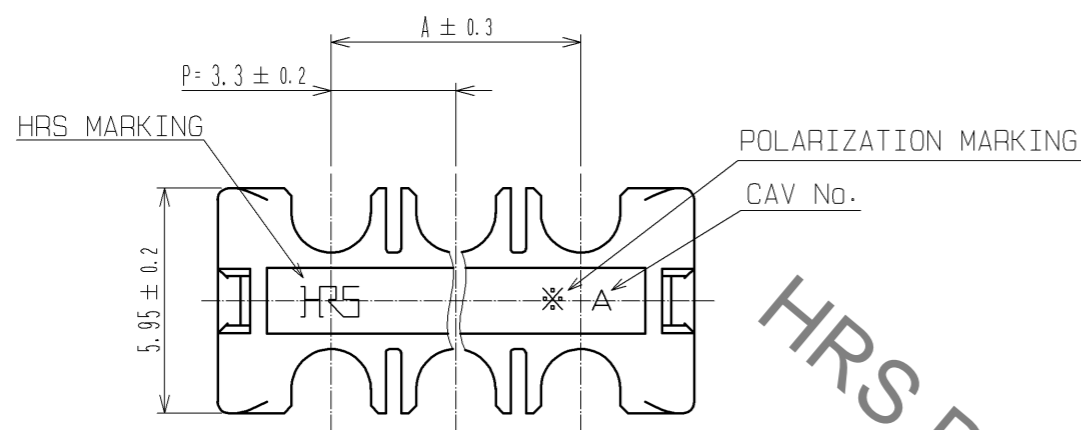

HRS DRAWING FOR REFERENCE

PART No.	CODE No.	NUMBER OF CONTACT	A	B
DF33C-4RDS-3.3	CL676-1125-0-00	4	-	8
DF33C-6RDS-3.3	CL676-1126-2-00	6	6.6	11.3
DF33C-8RDS-3.3	CL676-1127-5-00	8	9.9	14.6
DF33C-10RDS-3.3	CL676-1128-8-00	10	13.2	17.9
DF33C-12RDS-3.3	CL676-1129-0-00	12	16.5	21.2

NOTE 1:100 CONNECTORS ARE IN ONE PACK.

NO.	MATERIAL	FINISH . REMARKS	NO.	MATERIAL	FINISH . REMARKS			
			1	PBT	BLACK, UL94V-0			
UNITS mm		SCALE 5 : 1		COUNT	DESCRIPTION OF REVISIONS	DESIGNED	CHECKED	DATE
HRS	HIROSE ELECTRIC CO., LTD.	APPROVED : KI. AKIYAMA	13.12.18	DRAWING NO. EDC3-355981-00				
		CHECKED : HK. UMEHARA	13.12.18	PART NO. DF33C-*RDS-3.3				
		DESIGNED : HT. SATO	13.12.18	CODE NO. CL676-				
		DRAWN : MI. SAKIMURA	13.12.17					