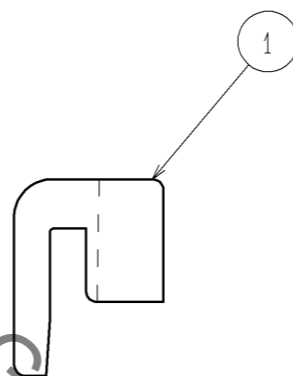

HRS DRAWING FOR REFERENCE

PART No.	CODE No.	NUMBER OF CONTACT	A	B
DF33C- 2RS-3.3	CL676-1141-6-00	2	6.2	-
DF33C- 3RS-3.3	CL676-1142-9-00	3	9.5	6.6
DF33C- 4RS-3.3	CL676-1143-1-00	4	12.8	9.9
DF33C- 5RS-3.3	CL676-1144-4-00	5	16.1	13.2
DF33C- 6RS-3.3	CL676-1145-7-00	6	19.4	16.5

NOTE 1 : 100 CONNECTORS ARE IN ONE PACK.

1	PBT	BLACK, UL94V-0			
NO.	MATERIAL	FINISH . REMARKS	NO.	MATERIAL	FINISH . REMARKS
UNITS mm		SCALE 5 : 1		COUNT	DESCRIPTION OF REVISIONS
		HIROSE ELECTRIC CO., LTD.	APPROVED : KI. AKIYAMA	13.12.18	DRAWING NO. EDC3-355980-00
			CHECKED : HK. UMEHARA	13.12.18	PART NO. DF33C-*RS-3.3
			DESIGNED : HT. SATO	13.12.18	CODE NO. CL676-
			DRAWN : MI. SAKIMURA	13.12.17	