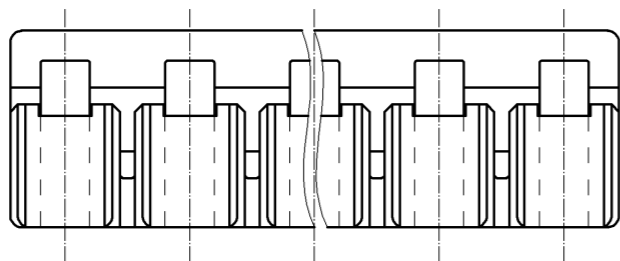

HRS DRAWING FOR REFERENCE

PART No.	CODE No.	NUMBER OF CONTACT	A	B
DF33C- 2RS-3.3	CL676-1141-6-00	2	6.2	-
DF33C- 3RS-3.3	CL676-1142-9-00	3	9.5	6.6
DF33C- 4RS-3.3	CL676-1143-1-00	4	12.8	9.9
DF33C- 5RS-3.3	CL676-1144-4-00	5	16.1	13.2
DF33C- 6RS-3.3	CL676-1145-7-00	6	19.4	16.5

NOTE 1 : 100 CONNECTORS ARE IN ONE PACK.

1	PBT	BLACK, UL94V-0			
NO.	MATERIAL	FINISH . REMARKS	NO.	MATERIAL	FINISH . REMARKS
UNITS mm		SCALE 5 : 1		COUNT	DESCRIPTION OF REVISIONS
		HIROSE ELECTRIC CO., LTD.	APPROVED : KI. AKIYAMA	13.12.18	DRAWING NO. EDC3-355980-00
			CHECKED : HK. UMEHARA	13.12.18	PART NO. DF33C-*RS-3.3
			DESIGNED : HT. SATO	13.12.18	CODE NO. CL676-
			DRAWN : MI. SAKIMURA	13.12.17	