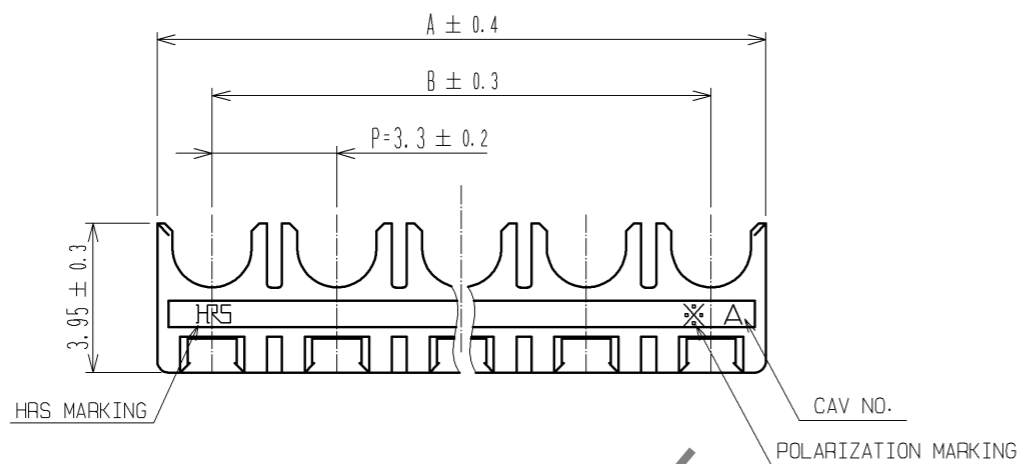

HRS DRAWING FOR REFERENCE

PART No.	CODE No.	NUMBER OF CONTACT	A	B
DF33C- 2RS-3.3	CL676-1141-6-00	2	6.2	-
DF33C- 3RS-3.3	CL676-1142-9-00	3	9.5	6.6
DF33C- 4RS-3.3	CL676-1143-1-00	4	12.8	9.9
DF33C- 5RS-3.3	CL676-1144-4-00	5	16.1	13.2
DF33C- 6RS-3.3	CL676-1145-7-00	6	19.4	16.5

NOTE 1 : 100 CONNECTORS ARE IN ONE PACK.

1	PBT	BLACK, UL94V-0			
NO.	MATERIAL	FINISH . REMARKS	NO.	MATERIAL	FINISH . REMARKS
UNITS mm		SCALE 5 : 1		COUNT	DESCRIPTION OF REVISIONS
		HIROSE ELECTRIC CO., LTD.	APPROVED : KI. AKIYAMA	13.12.18	DRAWING NO. EDC3-355980-00
			CHECKED : HK. UMEHARA	13.12.18	PART NO. DF33C-*RS-3.3
			DESIGNED : HT. SATO	13.12.18	CODE NO. CL676-
			DRAWN : MI. SAKIMURA	13.12.17	