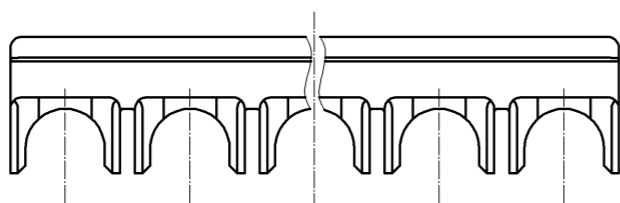

HRS DRAWING FOR REFERENCE

PART No.	CODE No.	NUMBER OF CONTACT	A	B
DF33C- 2RS-3.3	CL676-1141-6-00	2	6.2	-
DF33C- 3RS-3.3	CL676-1142-9-00	3	9.5	6.6
DF33C- 4RS-3.3	CL676-1143-1-00	4	12.8	9.9
DF33C- 5RS-3.3	CL676-1144-4-00	5	16.1	13.2
DF33C- 6RS-3.3	CL676-1145-7-00	6	19.4	16.5

NOTE 1 : 100 CONNECTORS ARE IN ONE PACK.

1	PBT	BLACK, UL94V-0			
NO.	MATERIAL	FINISH . REMARKS	NO.	MATERIAL	FINISH . REMARKS
UNITS mm		SCALE 5 : 1		COUNT	DESCRIPTION OF REVISIONS
		HIROSE ELECTRIC CO., LTD.	APPROVED : KI. AKIYAMA	13.12.18	DRAWING NO. EDC3-355980-00
			CHECKED : HK. UMEHARA	13.12.18	PART NO. DF33C-*RS-3.3
			DESIGNED : HT. SATO	13.12.18	CODE NO. CL676-
			DRAWN : MI. SAKIMURA	13.12.17	