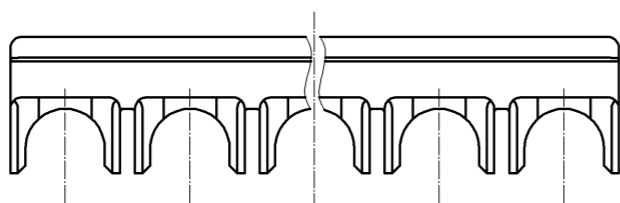

HRS DRAWING FOR REFERENCE

PART No.	CODE No.	NUMBER OF CONTACT	A	B
DF33C- 2RS-3.3	CL676-1141-6-00	2	6.2	-
DF33C- 3RS-3.3	CL676-1142-9-00	3	9.5	6.6
DF33C- 4RS-3.3	CL676-1143-1-00	4	12.8	9.9
DF33C- 5RS-3.3	CL676-1144-4-00	5	16.1	13.2
DF33C- 6RS-3.3	CL676-1145-7-00	6	19.4	16.5

NOTE 1 : 100 CONNECTORS ARE IN ONE PACK.

1	PBT	BLACK, UL94V-0			
NO.	MATERIAL	FINISH . REMARKS	NO.	MATERIAL	FINISH . REMARKS
UNITS mm		SCALE 5 : 1		COUNT	DESCRIPTION OF REVISIONS
		DESIGNED	CHECKED		DATE
HRS HIROSE ELECTRIC CO., LTD.		APPROVED : KI. AKIYAMA	13.12.18	DRAWING NO. EDC3-355980-00	
		CHECKED : HK. UMEHARA	13.12.18	PART NO. DF33C-*RS-3.3	
		DESIGNED : HT. SATO	13.12.18	CODE NO. CL676-	
		DRAWN : MI. SAKIMURA	13.12.17		