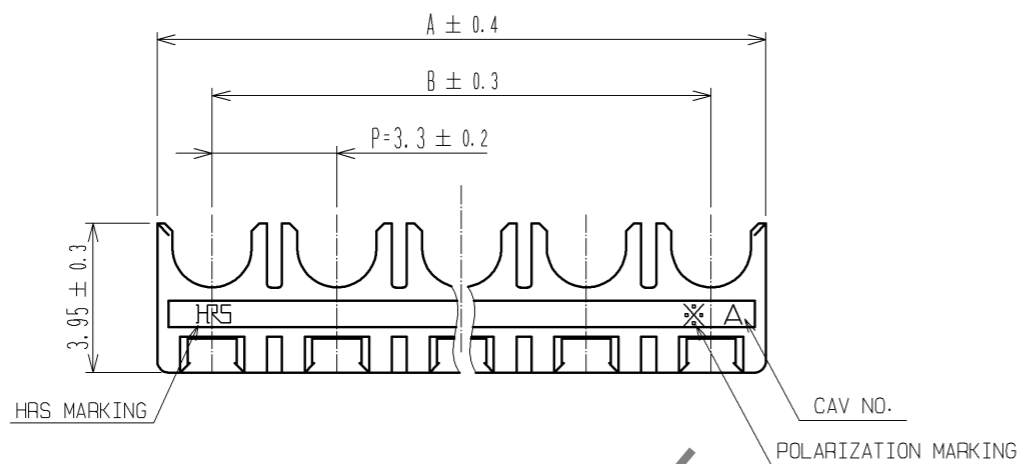

HRS DRAWING FOR REFERENCE

PART No.	CODE No.	NUMBER OF CONTACT	A	B
DF33C- 2RS-3.3	CL676-1141-6-00	2	6.2	-
DF33C- 3RS-3.3	CL676-1142-9-00	3	9.5	6.6
DF33C- 4RS-3.3	CL676-1143-1-00	4	12.8	9.9
DF33C- 5RS-3.3	CL676-1144-4-00	5	16.1	13.2
DF33C- 6RS-3.3	CL676-1145-7-00	6	19.4	16.5

NOTE 1 : 100 CONNECTORS ARE IN ONE PACK.

1	PBT	BLACK, UL94V-0			
NO.	MATERIAL	FINISH . REMARKS	NO.	MATERIAL	FINISH . REMARKS
UNITS mm		SCALE 5 : 1		COUNT	DESCRIPTION OF REVISIONS
		DESIGNED	CHECKED		DATE
HRS HIROSE ELECTRIC CO., LTD.		APPROVED : KI. AKIYAMA	13.12.18	DRAWING NO. EDC3-355980-00	
		CHECKED : HK. UMEHARA	13.12.18	PART NO. DF33C-*RS-3.3	
		DESIGNED : HT. SATO	13.12.18	CODE NO. CL676-	
		DRAWN : MI. SAKIMURA	13.12.17		