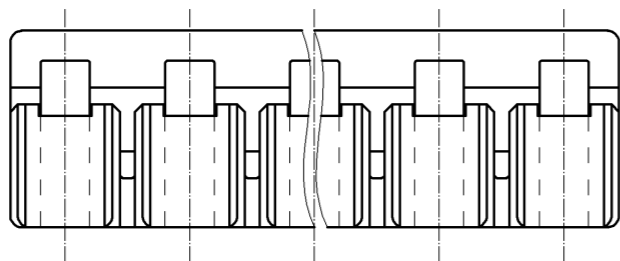

HRS DRAWING FOR REFERENCE

PART No.	CODE No.	NUMBER OF CONTACT	A	B
DF33C- 2RS-3.3	CL676-1141-6-00	2	6.2	-
DF33C- 3RS-3.3	CL676-1142-9-00	3	9.5	6.6
DF33C- 4RS-3.3	CL676-1143-1-00	4	12.8	9.9
DF33C- 5RS-3.3	CL676-1144-4-00	5	16.1	13.2
DF33C- 6RS-3.3	CL676-1145-7-00	6	19.4	16.5

NOTE 1 : 100 CONNECTORS ARE IN ONE PACK.

1	PBT	BLACK, UL94V-0			
NO.	MATERIAL	FINISH . REMARKS	NO.	MATERIAL	FINISH . REMARKS
UNITS mm		SCALE 5 : 1		COUNT	DESCRIPTION OF REVISIONS
		DESIGNED	CHECKED		DATE
HRS HIROSE ELECTRIC CO., LTD.		APPROVED : KI. AKIYAMA	13.12.18	DRAWING NO. EDC3-355980-00	
		CHECKED : HK. UMEHARA	13.12.18	PART NO. DF33C-*RS-3.3	
		DESIGNED : HT. SATO	13.12.18	CODE NO. CL676-	
		DRAWN : MI. SAKIMURA	13.12.17		