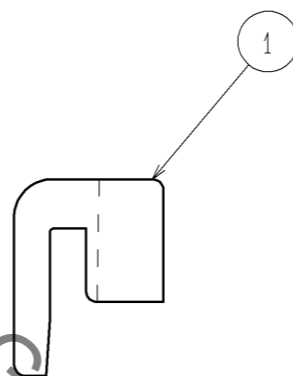

HRS DRAWING FOR REFERENCE

PART No.	CODE No.	NUMBER OF CONTACT	A	B
DF33C- 2RS-3.3	CL676-1141-6-00	2	6.2	-
DF33C- 3RS-3.3	CL676-1142-9-00	3	9.5	6.6
DF33C- 4RS-3.3	CL676-1143-1-00	4	12.8	9.9
DF33C- 5RS-3.3	CL676-1144-4-00	5	16.1	13.2
DF33C- 6RS-3.3	CL676-1145-7-00	6	19.4	16.5

NOTE 1 : 100 CONNECTORS ARE IN ONE PACK.

1	PBT	BLACK, UL94V-0			
NO.	MATERIAL	FINISH . REMARKS	NO.	MATERIAL	FINISH . REMARKS
UNITS mm		SCALE 5 : 1		COUNT	DESCRIPTION OF REVISIONS
		DESIGNED	CHECKED		DATE
HRS HIROSE ELECTRIC CO., LTD.		APPROVED : KI. AKIYAMA	13.12.18	DRAWING NO. EDC3-355980-00	
		CHECKED : HK. UMEHARA	13.12.18	PART NO. DF33C-*RS-3.3	
		DESIGNED : HT. SATO	13.12.18	CODE NO. CL676-	
		DRAWN : MI. SAKIMURA	13.12.17		