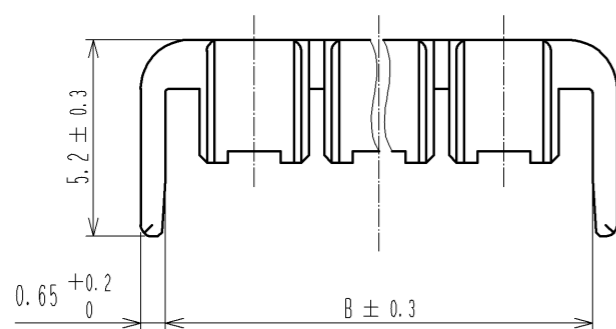

HRS DRAWING FOR REFERENCE

PART No.	CODE No.	NUMBER OF CONTACT	A	B
DF33C-4RDS-3.3	CL676-1125-0-00	4	-	8
DF33C-6RDS-3.3	CL676-1126-2-00	6	6.6	11.3
DF33C-8RDS-3.3	CL676-1127-5-00	8	9.9	14.6
DF33C-10RDS-3.3	CL676-1128-8-00	10	13.2	17.9
DF33C-12RDS-3.3	CL676-1129-0-00	12	16.5	21.2

NOTE 1:100 CONNECTORS ARE IN ONE PACK.

NO.	MATERIAL	FINISH . REMARKS	NO.	MATERIAL	FINISH . REMARKS			
			1	PBT	BLACK, UL94V-0			
UNITS mm		SCALE 5 : 1		COUNT	DESCRIPTION OF REVISIONS	DESIGNED	CHECKED	DATE
HRS HIROSE ELECTRIC CO., LTD.		APPROVED : KI. AKIYAMA	13.12.18	DRAWING NO. EDC3-355981-00				
		CHECKED : HK. UMEHARA	13.12.18	PART NO. DF33C-*RDS-3.3				
		DESIGNED : HT. SATO	13.12.18	CODE NO. CL676-				
		DRAWN : MI. SAKIMURA	13.12.17					