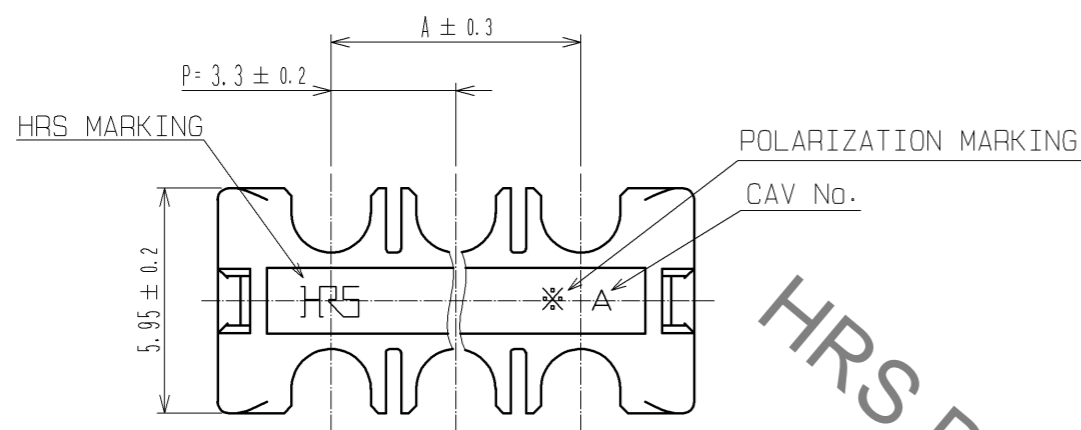

HRS DRAWING FOR REFERENCE

PART No.	CODE No.	NUMBER OF CONTACT	A	B
DF33C-4RDS-3.3	CL676-1125-0-00	4	-	8
DF33C-6RDS-3.3	CL676-1126-2-00	6	6.6	11.3
DF33C-8RDS-3.3	CL676-1127-5-00	8	9.9	14.6
DF33C-10RDS-3.3	CL676-1128-8-00	10	13.2	17.9
DF33C-12RDS-3.3	CL676-1129-0-00	12	16.5	21.2

NOTE 1:100 CONNECTORS ARE IN ONE PACK.

NO.	MATERIAL	FINISH . REMARKS	NO.	MATERIAL	FINISH . REMARKS			
			1	PBT	BLACK, UL94V-0			
UNITS mm		SCALE 5 : 1		COUNT	DESCRIPTION OF REVISIONS	DESIGNED	CHECKED	DATE
HRS HIROSE ELECTRIC CO., LTD.		APPROVED : KI. AKIYAMA	13.12.18	DRAWING NO. EDC3-355981-00				
		CHECKED : HK. UMEHARA	13.12.18	PART NO. DF33C-*RDS-3.3				
		DESIGNED : HT. SATO	13.12.18	CODE NO. CL676-				
		DRAWN : MI. SAKIMURA	13.12.17					