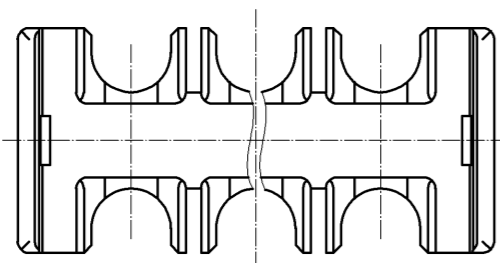

HRS DRAWING FOR REFERENCE

PART No.	CODE No.	NUMBER OF CONTACT	A	B
DF33C-4RDS-3.3	CL676-1125-0-00	4	-	8
DF33C-6RDS-3.3	CL676-1126-2-00	6	6.6	11.3
DF33C-8RDS-3.3	CL676-1127-5-00	8	9.9	14.6
DF33C-10RDS-3.3	CL676-1128-8-00	10	13.2	17.9
DF33C-12RDS-3.3	CL676-1129-0-00	12	16.5	21.2

NOTE 1:100 CONNECTORS ARE IN ONE PACK.

NO.	MATERIAL	FINISH . REMARKS	NO.	MATERIAL	FINISH . REMARKS			
			1	PBT	BLACK, UL94V-0			
UNITS mm		SCALE 5 : 1		COUNT	DESCRIPTION OF REVISIONS	DESIGNED	CHECKED	DATE
HRS HIROSE ELECTRIC CO., LTD.		APPROVED : KI. AKIYAMA	13.12.18	DRAWING NO. EDC3-355981-00				
		CHECKED : HK. UMEHARA	13.12.18	PART NO. DF33C-*RDS-3.3				
		DESIGNED : HT. SATO	13.12.18	CODE NO. CL676-				
		DRAWN : MI. SAKIMURA	13.12.17					