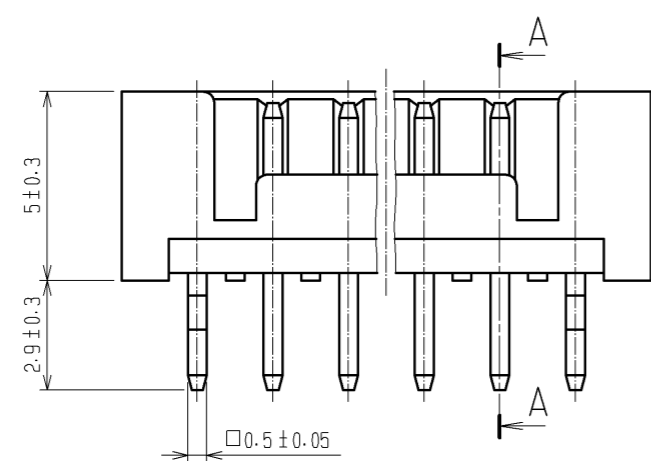

CODE No.	PART No.	CONTACT	A	B	C
CL543-0165-0	DF3A- 2P-2DSA	2	6.0	4.6	2.0
CL543-0166-2	DF3A- 3P-2DSA	3	8.0	6.6	4.0
CL543-0167-5	DF3A- 4P-2DSA	4	10.0	8.6	6.0
CL543-0168-8	DF3A- 5P-2DSA	5	12.0	10.6	8.0
CL543-0169-0	DF3A- 6P-2DSA	6	14.0	12.6	10.0
CL543-0170-0	DF3A- 7P-2DSA	7	16.0	14.6	12.0
CL543-0171-2	DF3A- 8P-2DSA	8	18.0	16.6	14.0
CL543-0172-5	DF3A- 9P-2DSA	9	20.0	18.6	16.0
CL543-0173-8	DF3A-10P-2DSA	10	22.0	20.6	18.0
CL543-0174-0	DF3A-11P-2DSA	11	24.0	22.6	20.0
CL543-0175-3	DF3A-12P-2DSA	12	26.0	24.6	22.0
CL543-0176-6	DF3A-13P-2DSA	13	28.0	26.6	24.0
CL543-0177-9	DF3A-14P-2DSA	14	30.0	28.6	26.0
CL543-0178-1	DF3A-15P-2DSA	15	32.0	30.6	28.0

A-A

RECOMMENDED PATTERN

NOTES 1: KINK PROCESSING IS CARRIED OUT TO THE TERMINAL OF BOTH SIDES. (CONTACT No. 1, No. *)

1	POLYAMIDE	BLACK, UL94V-0	2	BRASS	SURFACE: TIN PLATED 1μ min UNDER PLATING: NICKEL PLATED 0.5μ min
NO.	MATERIAL	FINISH, REMARKS	NO.	MATERIAL	FINISH, REMARKS
UNITS mm		SCALE 5 : 1	COUNT 1	DESCRIPTION OF REVISIONS DIS-H-004732	DESIGNED MI. SAKIMURA
		APPROVED : TY. OMA	06.08.31	DRAWING NO.	EDC3-162184-03
HIROSE ELECTRIC CO., LTD.		CHECKED : HK. UMEHARA	06.08.31	PART NO.	DF3A- * P-2DSA
		DESIGNED : TS. KUMAZAWA	06.08.30	CODE NO.	CL543
		DRAWN : AK. MIURA	06.08.29		