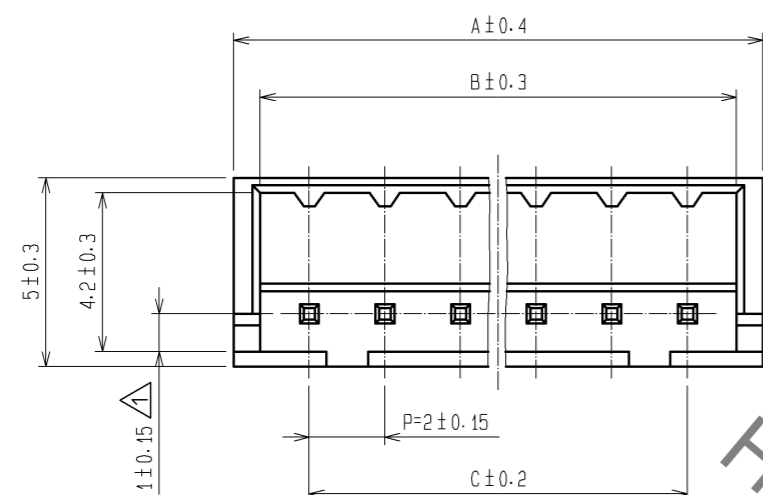

CODE No.	PART No.	CONTACT	A	B	C
CL543-0165-0	DF3A- 2P-2DSA	2	6.0	4.6	2.0
CL543-0166-2	DF3A- 3P-2DSA	3	8.0	6.6	4.0
CL543-0167-5	DF3A- 4P-2DSA	4	10.0	8.6	6.0
CL543-0168-8	DF3A- 5P-2DSA	5	12.0	10.6	8.0
CL543-0169-0	DF3A- 6P-2DSA	6	14.0	12.6	10.0
CL543-0170-0	DF3A- 7P-2DSA	7	16.0	14.6	12.0
CL543-0171-2	DF3A- 8P-2DSA	8	18.0	16.6	14.0
CL543-0172-5	DF3A- 9P-2DSA	9	20.0	18.6	16.0
CL543-0173-8	DF3A-10P-2DSA	10	22.0	20.6	18.0
CL543-0174-0	DF3A-11P-2DSA	11	24.0	22.6	20.0
CL543-0175-3	DF3A-12P-2DSA	12	26.0	24.6	22.0
CL543-0176-6	DF3A-13P-2DSA	13	28.0	26.6	24.0
CL543-0177-9	DF3A-14P-2DSA	14	30.0	28.6	26.0
CL543-0178-1	DF3A-15P-2DSA	15	32.0	30.6	28.0

A-A

RECOMMENDED PATTERN

NOTES 1: KINK PROCESSING IS CARRIED OUT TO THE TERMINAL OF BOTH SIDES. (CONTACT No. 1, No. *)

1	POLYAMIDE	BLACK, UL94V-0	2	BRASS	SURFACE: TIN PLATED 1μ min UNDER PLATING: NICKEL PLATED 0.5μ min
NO.	MATERIAL	FINISH, REMARKS	NO.	MATERIAL	FINISH, REMARKS
UNITS mm		SCALE 5 : 1	COUNT 1	DESCRIPTION OF REVISIONS DIS-H-004732	DESIGNED MI. SAKIMURA
		APPROVED : TY. OMA	06.08.31	DRAWING NO.	EDC3-162184-03
HIROSE ELECTRIC CO., LTD.		CHECKED : HK. UMEHARA	06.08.31	PART NO.	DF3A- * P-2DSA
		DESIGNED : TS. KUMAZAWA	06.08.30	CODE NO.	CL543
		DRAWN : AK. MIURA	06.08.29		