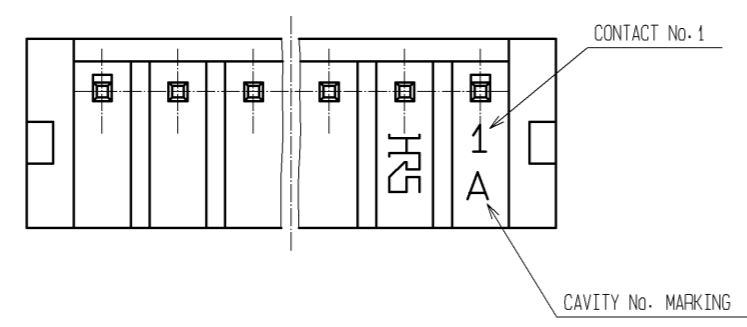

CODE No.	PART No.	CONTACT	A	B	C
CL543-0165-0	DF3A- 2P-2DSA	2	6.0	4.6	2.0
CL543-0166-2	DF3A- 3P-2DSA	3	8.0	6.6	4.0
CL543-0167-5	DF3A- 4P-2DSA	4	10.0	8.6	6.0
CL543-0168-8	DF3A- 5P-2DSA	5	12.0	10.6	8.0
CL543-0169-0	DF3A- 6P-2DSA	6	14.0	12.6	10.0
CL543-0170-0	DF3A- 7P-2DSA	7	16.0	14.6	12.0
CL543-0171-2	DF3A- 8P-2DSA	8	18.0	16.6	14.0
CL543-0172-5	DF3A- 9P-2DSA	9	20.0	18.6	16.0
CL543-0173-8	DF3A-10P-2DSA	10	22.0	20.6	18.0
CL543-0174-0	DF3A-11P-2DSA	11	24.0	22.6	20.0
CL543-0175-3	DF3A-12P-2DSA	12	26.0	24.6	22.0
CL543-0176-6	DF3A-13P-2DSA	13	28.0	26.6	24.0
CL543-0177-9	DF3A-14P-2DSA	14	30.0	28.6	26.0
CL543-0178-1	DF3A-15P-2DSA	15	32.0	30.6	28.0

A-A

RECOMMENDED PATTERN

NOTES 1: KINK PROCESSING IS CARRIED OUT TO THE TERMINAL OF BOTH SIDES. (CONTACT No. 1, No. *)

1	POLYAMIDE	BLACK, UL94V-0	2	BRASS	SURFACE: TIN PLATED 1μ min UNDER PLATING: NICKEL PLATED 0.5μ min
NO.	MATERIAL	FINISH, REMARKS	NO.	MATERIAL	FINISH, REMARKS
UNITS mm		SCALE 5 : 1	COUNT 1	DESCRIPTION OF REVISIONS DIS-H-004732	DESIGNED MI. SAKIMURA
		APPROVED : TY. OMA	06.08.31	DRAWING NO.	EDC3-162184-03
HIROSE ELECTRIC CO., LTD.		CHECKED : HK. UMEHARA	06.08.31	PART NO.	DF3A- * P-2DSA
		DESIGNED : TS. KUMAZAWA	06.08.30	CODE NO.	CL543
		DRAWN : AK. MIURA	06.08.29		