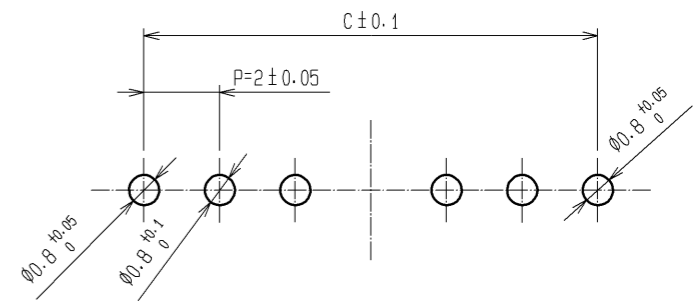

CODE No.	PART No.	CONTACT	A	B	C
CL543-0165-0	DF3A- 2P-2DSA	2	6.0	4.6	2.0
CL543-0166-2	DF3A- 3P-2DSA	3	8.0	6.6	4.0
CL543-0167-5	DF3A- 4P-2DSA	4	10.0	8.6	6.0
CL543-0168-8	DF3A- 5P-2DSA	5	12.0	10.6	8.0
CL543-0169-0	DF3A- 6P-2DSA	6	14.0	12.6	10.0
CL543-0170-0	DF3A- 7P-2DSA	7	16.0	14.6	12.0
CL543-0171-2	DF3A- 8P-2DSA	8	18.0	16.6	14.0
CL543-0172-5	DF3A- 9P-2DSA	9	20.0	18.6	16.0
CL543-0173-8	DF3A-10P-2DSA	10	22.0	20.6	18.0
CL543-0174-0	DF3A-11P-2DSA	11	24.0	22.6	20.0
CL543-0175-3	DF3A-12P-2DSA	12	26.0	24.6	22.0
CL543-0176-6	DF3A-13P-2DSA	13	28.0	26.6	24.0
CL543-0177-9	DF3A-14P-2DSA	14	30.0	28.6	26.0
CL543-0178-1	DF3A-15P-2DSA	15	32.0	30.6	28.0

A-A

RECOMMENDED PATTERN

NOTES 1: KINK PROCESSING IS CARRIED OUT TO THE TERMINAL OF BOTH SIDES. (CONTACT No. 1, No. *)

1	POLYAMIDE	BLACK, UL94V-0	2	BRASS	SURFACE: TIN PLATED 1μ min UNDER PLATING: NICKEL PLATED 0.5μ min
NO.	MATERIAL	FINISH, REMARKS	NO.	MATERIAL	FINISH, REMARKS
UNITS mm		SCALE 5 : 1	COUNT 1	DESCRIPTION OF REVISIONS DIS-H-004732	DESIGNED MI. SAKIMURA
		APPROVED : TY. OMA	06.08.31	DRAWING NO.	EDC3-162184-03
HIROSE ELECTRIC CO., LTD.		CHECKED : HK. UMEHARA	06.08.31	PART NO.	DF3A- * P-2DSA
		DESIGNED : TS. KUMAZAWA	06.08.30	CODE NO.	CL543
		DRAWN : AK. MIURA	06.08.29		