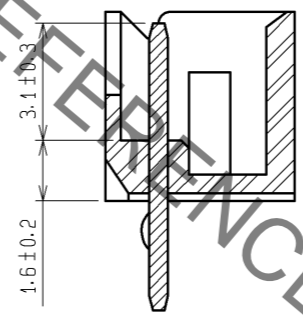

CODE No.	PART No.	CONTACT	A	B	C
CL543-0165-0	DF3A- 2P-2DSA	2	6.0	4.6	2.0
CL543-0166-2	DF3A- 3P-2DSA	3	8.0	6.6	4.0
CL543-0167-5	DF3A- 4P-2DSA	4	10.0	8.6	6.0
CL543-0168-8	DF3A- 5P-2DSA	5	12.0	10.6	8.0
CL543-0169-0	DF3A- 6P-2DSA	6	14.0	12.6	10.0
CL543-0170-0	DF3A- 7P-2DSA	7	16.0	14.6	12.0
CL543-0171-2	DF3A- 8P-2DSA	8	18.0	16.6	14.0
CL543-0172-5	DF3A- 9P-2DSA	9	20.0	18.6	16.0
CL543-0173-8	DF3A-10P-2DSA	10	22.0	20.6	18.0
CL543-0174-0	DF3A-11P-2DSA	11	24.0	22.6	20.0
CL543-0175-3	DF3A-12P-2DSA	12	26.0	24.6	22.0
CL543-0176-6	DF3A-13P-2DSA	13	28.0	26.6	24.0
CL543-0177-9	DF3A-14P-2DSA	14	30.0	28.6	26.0
CL543-0178-1	DF3A-15P-2DSA	15	32.0	30.6	28.0

A-A

RECOMMENDED PATTERN

NOTES 1: KINK PROCESSING IS CARRIED OUT TO THE TERMINAL OF BOTH SIDES. (CONTACT No. 1, No. *)

1	POLYAMIDE	BLACK, UL94V-0	2	BRASS	SURFACE: TIN PLATED 1μ min UNDER PLATING: NICKEL PLATED 0.5μ min
NO.	MATERIAL	FINISH, REMARKS	NO.	MATERIAL	FINISH, REMARKS
UNITS mm		SCALE 5 : 1	COUNT 1	DESCRIPTION OF REVISIONS DIS-H-004732	DESIGNED MI. SAKIMURA
		APPROVED : TY. OMA	06.08.31	DRAWING NO.	EDC3-162184-03
HIROSE ELECTRIC CO., LTD.		CHECKED : HK. UMEHARA	06.08.31	PART NO.	DF3A- * P-2DSA
		DESIGNED : TS. KUMAZAWA	06.08.30	CODE NO.	CL543
		DRAWN : AK. MIURA	06.08.29		