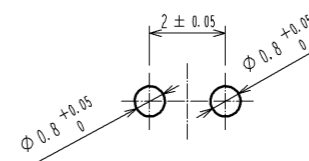

A-A

RECOMMENDED PATTERN

HRS DRAWING FOR REFERENCE

NOTE 1: KINK PROCESSING IS CARRIED OUT TO THE TERMINAL OF BOTH SIDES. (CONTACT No. 1, No2)

1	POLYAMIDE	BLUE: UL94-0	2	BRASS	SURFACE: TIN PLATED 1 μ m min UNDER PLATING: NICKEL PLATED 0.5 μ m min			
NO.	MATERIAL	FINISH . REMARKS	NO.	MATERIAL	FINISH . REMARKS			
UNITS mm		SCALE 5 : 1		COUNT Δ	DESCRIPTION OF REVISIONS	DESIGNED	CHECKED	DATE
HRS HIROSE ELECTRIC CO., LTD.		APPROVED : TS. SAKATA	07.09.22	DRAWING NO. EDC3-081445-02				
		CHECED : HK. UMEHARA	07.09.22	PART NO. DF3A-2P-2DSA(16)				
		DESIGNED : TT. OHSAKO	07.09.22	CODE NO. CL543-0165-0-16				
		DRAWN : YK. NAKATSU	07.09.19					