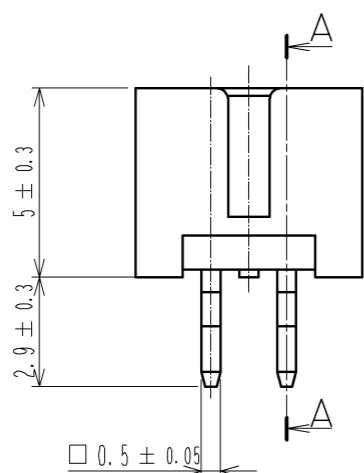

A-A

RECOMMENDED PATTERN

HRS DRAWING FOR REFERENCE

NOTE 1: KINK PROCESSING IS CARRIED OUT TO THE TERMINAL OF BOTH SIDES. (CONTACT No. 1, No2)

1	POLYAMIDE	BLUE: UL94-0	2	BRASS	SURFACE: TIN PLATED 1 μ m min UNDER PLATING: NICKEL PLATED 0.5 μ m min			
NO.	MATERIAL	FINISH . REMARKS	NO.	MATERIAL	FINISH . REMARKS			
UNITS mm		SCALE 5 : 1		COUNT Δ	DESCRIPTION OF REVISIONS	DESIGNED	CHECKED	DATE
HRS HIROSE ELECTRIC CO., LTD.		APPROVED : TS. SAKATA	07.09.22	DRAWING NO. EDC3-081445-02				
		CHECED : HK. UMEHARA	07.09.22	PART NO. DF3A-2P-2DSA(16)				
		DESIGNED : TT. OHSAKO	07.09.22	CODE NO. CL543-0165-0-16				
		DRAWN : YK. NAKATSU	07.09.19					