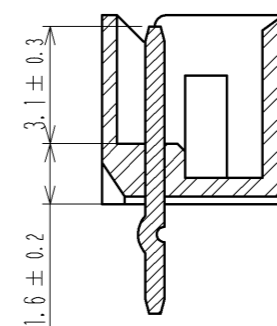

A-A

RECOMMENDED PATTERN

HRS DRAWING FOR REFERENCE

NOTE 1: KINK PROCESSING IS CARRIED OUT TO THE TERMINAL OF BOTH SIDES. (CONTACT No. 1, No2)

1	POLYAMIDE	BLUE: UL94-0	2	BRASS	SURFACE: TIN PLATED 1 μ m min UNDER PLATING: NICKEL PLATED 0.5 μ m min			
NO.	MATERIAL	FINISH . REMARKS	NO.	MATERIAL	FINISH . REMARKS			
UNITS mm		SCALE 5 : 1		COUNT Δ	DESCRIPTION OF REVISIONS	DESIGNED	CHECKED	DATE
HRS HIROSE ELECTRIC CO., LTD.		APPROVED : TS. SAKATA	07.09.22	DRAWING NO. EDC3-081445-02				
		CHECED : HK. UMEHARA	07.09.22	PART NO. DF3A-2P-2DSA(16)				
		DESIGNED : TT. OHSAKO	07.09.22	CODE NO. CL543-0165-0-16				
		DRAWN : YK. NAKATSU	07.09.19					