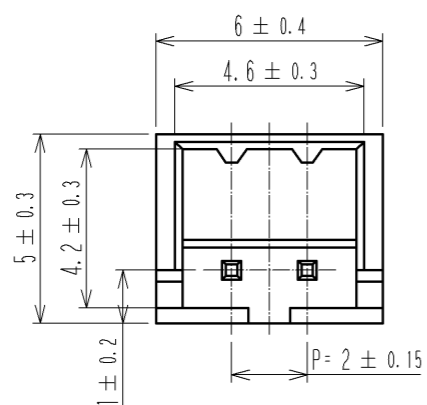

A-A

RECOMMENDED PATTERN

HRS DRAWING FOR REFERENCE

NOTE 1: KINK PROCESSING IS CARRIED OUT TO THE TERMINAL OF BOTH SIDES. (CONTACT No. 1, No2)

1	POLYAMIDE	BLUE: UL94-0	2	BRASS	SURFACE: TIN PLATED 1 μ m min UNDER PLATING: NICKEL PLATED 0.5 μ m min			
NO.	MATERIAL	FINISH . REMARKS	NO.	MATERIAL	FINISH . REMARKS			
UNITS mm		SCALE 5 : 1		COUNT Δ	DESCRIPTION OF REVISIONS	DESIGNED	CHECKED	DATE
HRS HIROSE ELECTRIC CO., LTD.		APPROVED : TS. SAKATA	07.09.22	DRAWING NO. EDC3-081445-02				
		CHECED : HK. UMEHARA	07.09.22	PART NO. DF3A-2P-2DSA(16)				
		DESIGNED : TT. OHSAKO	07.09.22	CODE NO. CL543-0165-0-16				
		DRAWN : YK. NAKATSU	07.09.19					