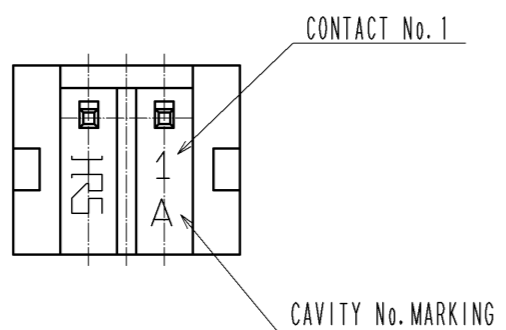

A-A

RECOMMENDED PATTERN

HRS DRAWING FOR REFERENCE

NOTE 1: KINK PROCESSING IS CARRIED OUT TO THE TERMINAL OF BOTH SIDES. (CONTACT No. 1, No2)

1	POLYAMIDE	BLUE: UL94-0	2	BRASS	SURFACE: TIN PLATED 1 μ m min UNDER PLATING: NICKEL PLATED 0.5 μ m min			
NO.	MATERIAL	FINISH . REMARKS	NO.	MATERIAL	FINISH . REMARKS			
UNITS mm		SCALE 5 : 1		COUNT Δ	DESCRIPTION OF REVISIONS	DESIGNED	CHECKED	DATE
HRS HIROSE ELECTRIC CO., LTD.		APPROVED : TS. SAKATA	07.09.22	DRAWING NO. EDC3-081445-02				
		CHECED : HK. UMEHARA	07.09.22	PART NO. DF3A-2P-2DSA(16)				
		DESIGNED : TT. OHSAKO	07.09.22	CODE NO. CL543-0165-0-16				
		DRAWN : YK. NAKATSU	07.09.19					