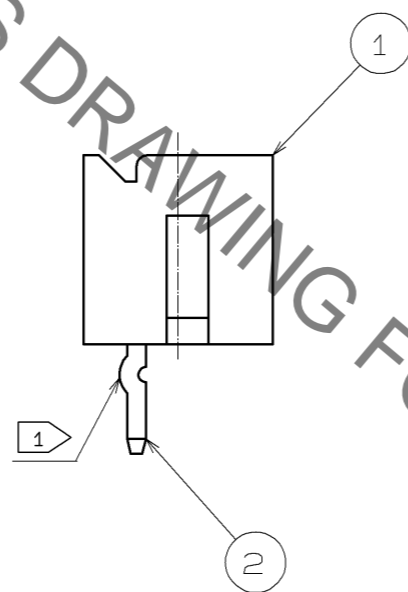

A-A

RECOMMENDED PATTERN

HRS DRAWING FOR REFERENCE

NOTE 1: KINK PROCESSING IS CARRIED OUT TO THE TERMINAL OF BOTH SIDES. (CONTACT No. 1, No2)

1	POLYAMIDE	BLUE: UL94-0	2	BRASS	SURFACE: TIN PLATED 1 μ m min UNDER PLATING: NICKEL PLATED 0.5 μ m min			
NO.	MATERIAL	FINISH . REMARKS	NO.	MATERIAL	FINISH . REMARKS			
UNITS mm		SCALE 5 : 1		COUNT Δ	DESCRIPTION OF REVISIONS	DESIGNED	CHECKED	DATE
HRS HIROSE ELECTRIC CO., LTD.		APPROVED : TS. SAKATA	07.09.22	DRAWING NO. EDC3-081445-02				
		CHECED : HK. UMEHARA	07.09.22	PART NO. DF3A-2P-2DSA(16)				
		DESIGNED : TT. OHSAKO	07.09.22	CODE NO. CL543-0165-0-16				
		DRAWN : YK. NAKATSU	07.09.19					