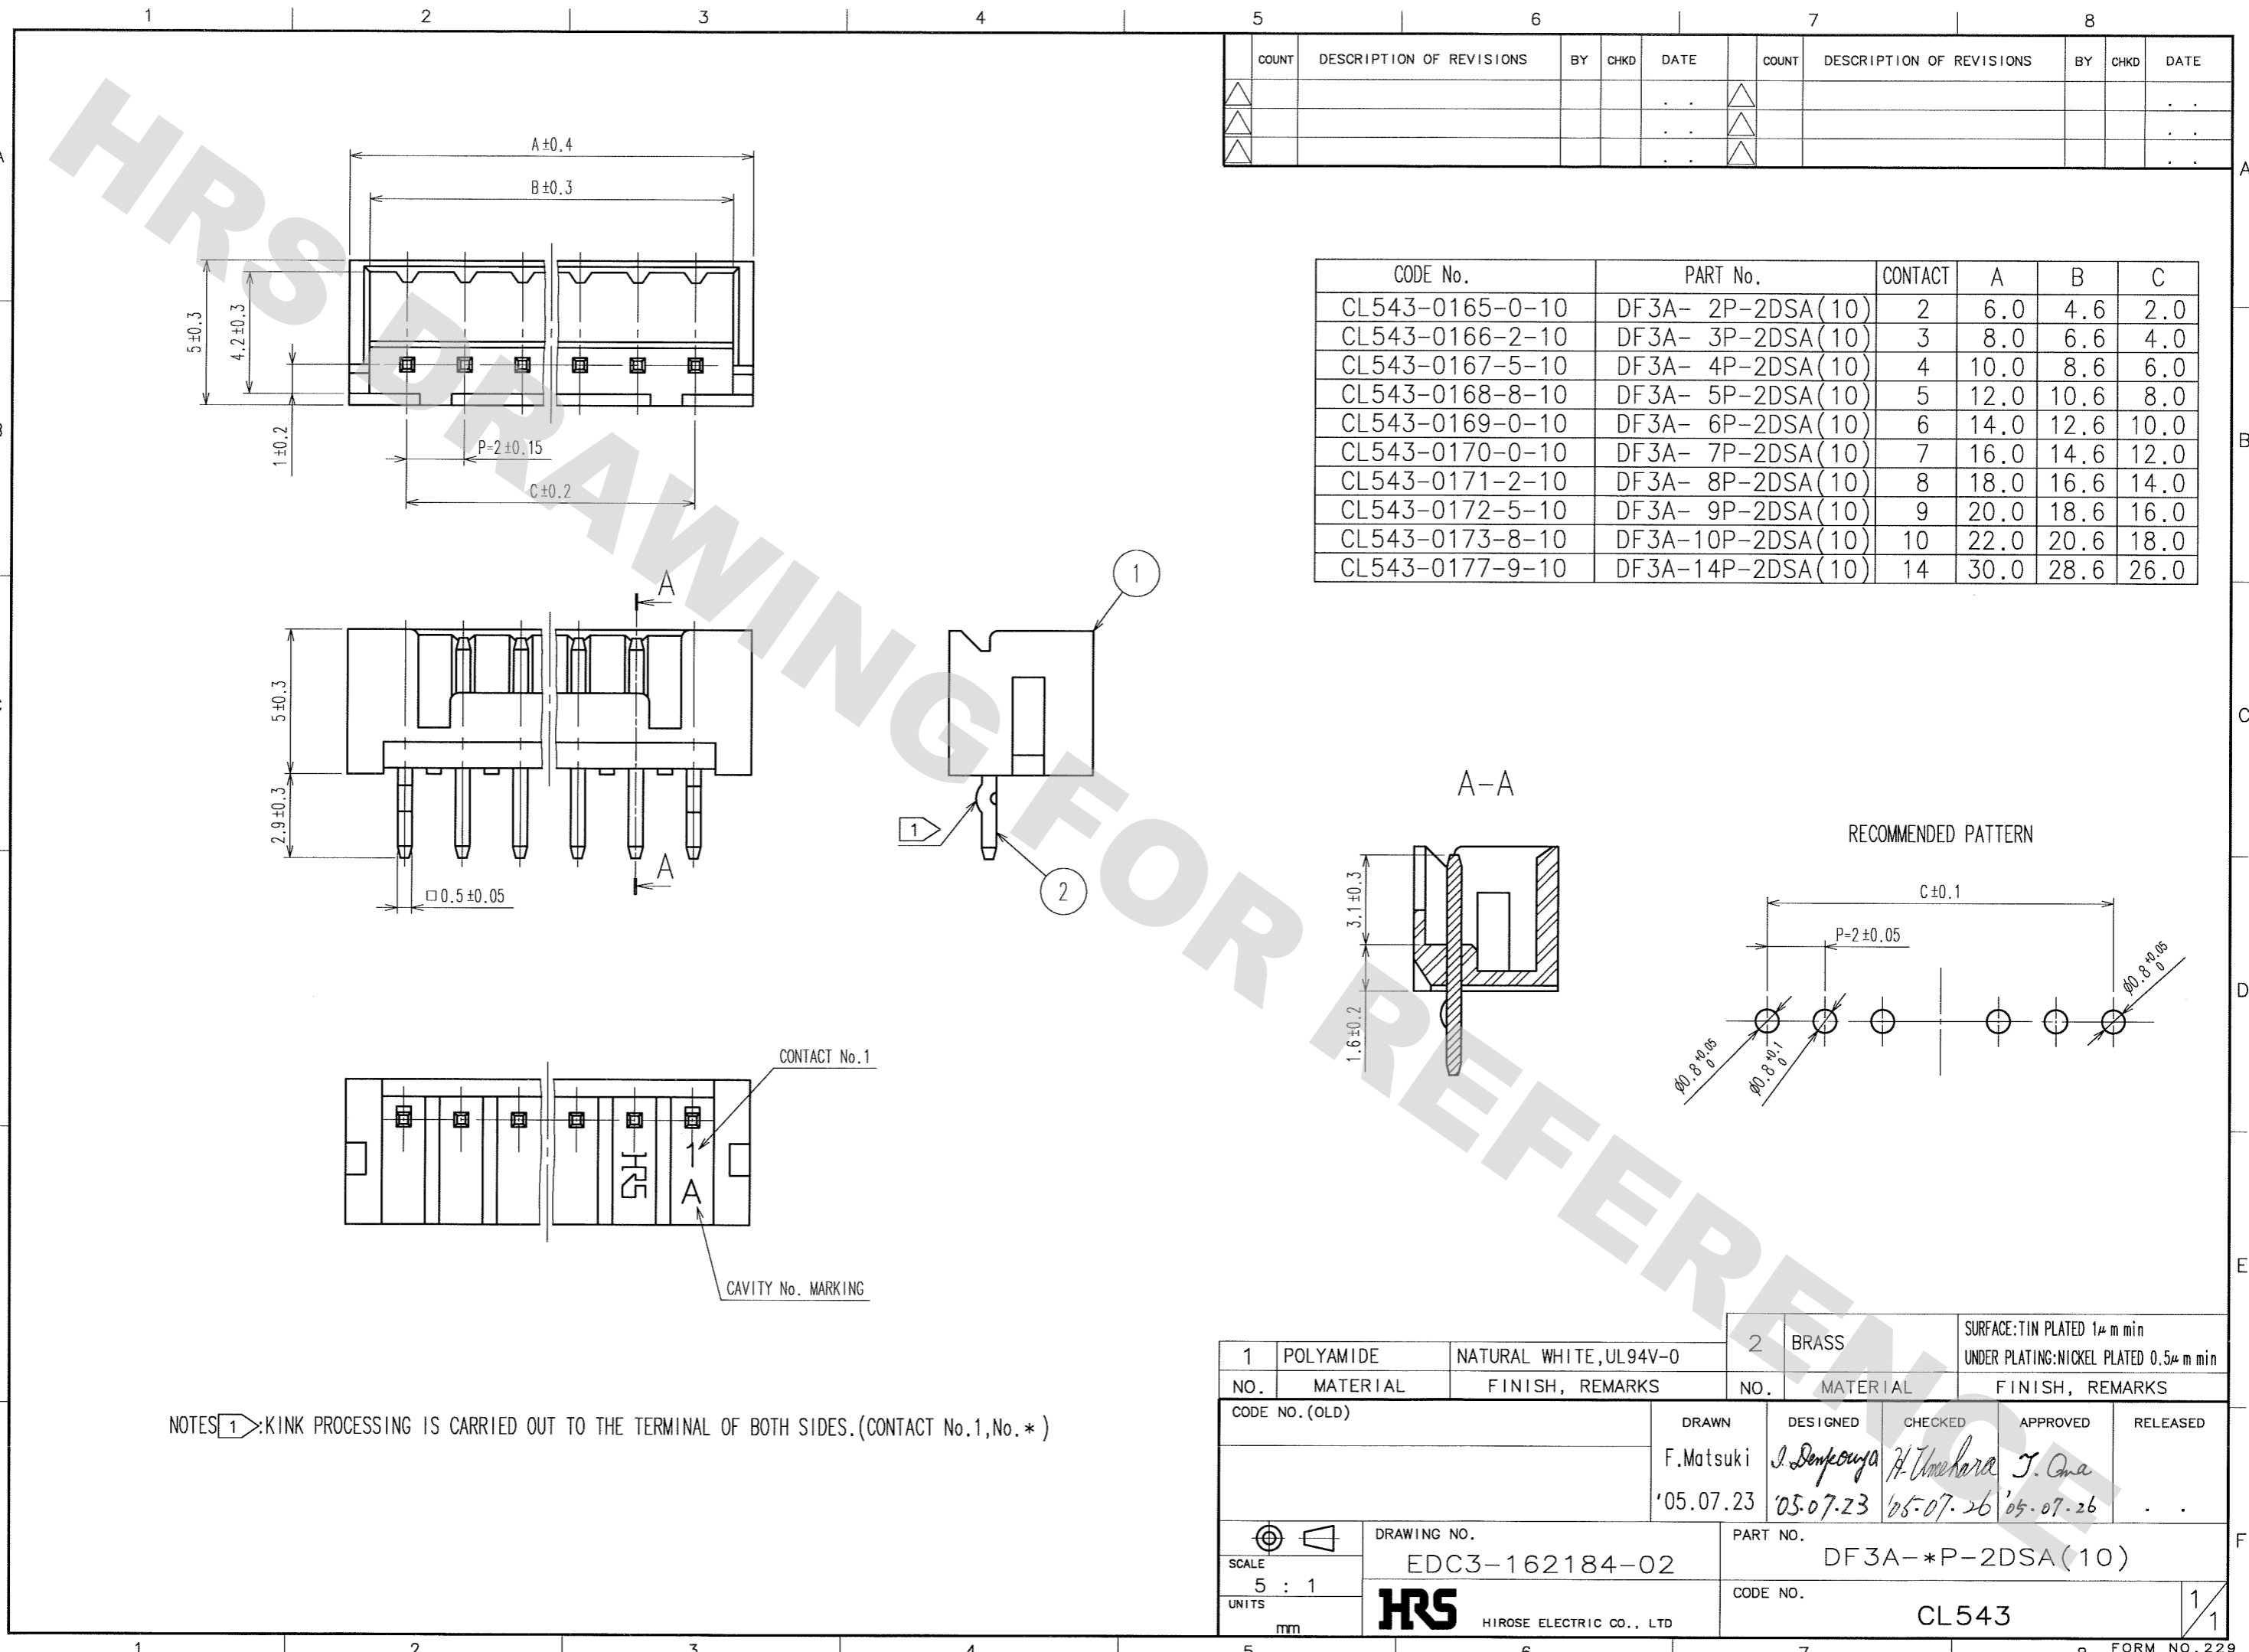

DRAWING FOR REFERENCE: This is subject to change without notice
08/11/2012

COUNT	DESCRIPTION OF REVISIONS	BY	CHKD	DATE	COUNT	DESCRIPTION OF REVISIONS	BY	CHKD	DATE

CODE No.	PART No.	CONTACT	A	B	C
CL543-0165-0-10	DF3A- 2P-2DSA (10)	2	6.0	4.6	2.0
CL543-0166-2-10	DF3A- 3P-2DSA (10)	3	8.0	6.6	4.0
CL543-0167-5-10	DF3A- 4P-2DSA (10)	4	10.0	8.6	6.0
CL543-0168-8-10	DF3A- 5P-2DSA (10)	5	12.0	10.6	8.0
CL543-0169-0-10	DF3A- 6P-2DSA (10)	6	14.0	12.6	10.0
CL543-0170-0-10	DF3A- 7P-2DSA (10)	7	16.0	14.6	12.0
CL543-0171-2-10	DF3A- 8P-2DSA (10)	8	18.0	16.6	14.0
CL543-0172-5-10	DF3A- 9P-2DSA (10)	9	20.0	18.6	16.0
CL543-0173-8-10	DF3A-10P-2DSA (10)	10	22.0	20.6	18.0
CL543-0177-9-10	DF3A-14P-2DSA (10)	14	30.0	28.6	26.0

NOTES 1: KINK PROCESSING IS CARRIED OUT TO THE TERMINAL OF BOTH SIDES. (CONTACT No. 1, No. *)

1	POLYAMIDE	NATURAL WHITE, UL94V-0	2	BRASS	SURFACE: TIN PLATED 1μm min UNDER PLATING: NICKEL PLATED 0.5μm min	
NO.	MATERIAL	FINISH, REMARKS	NO.	MATERIAL	FINISH, REMARKS	
CODE NO. (OLD)		DRAWN	DESIGNED	CHECKED	APPROVED	RELEASED
		F. Matsuki	J. Senjaya	H. Umehara	T. Ona	
		'05.07.23	'05.07.23	'05.07.26	'05.07.26	
DRAWING NO. EDC3-162184-02			PART NO. DF3A-*P-2DSA(10)			
SCALE 5 : 1			CODE NO. CL543			
UNITS mm			HRS HIROSE ELECTRIC CO., LTD			
			1/1			