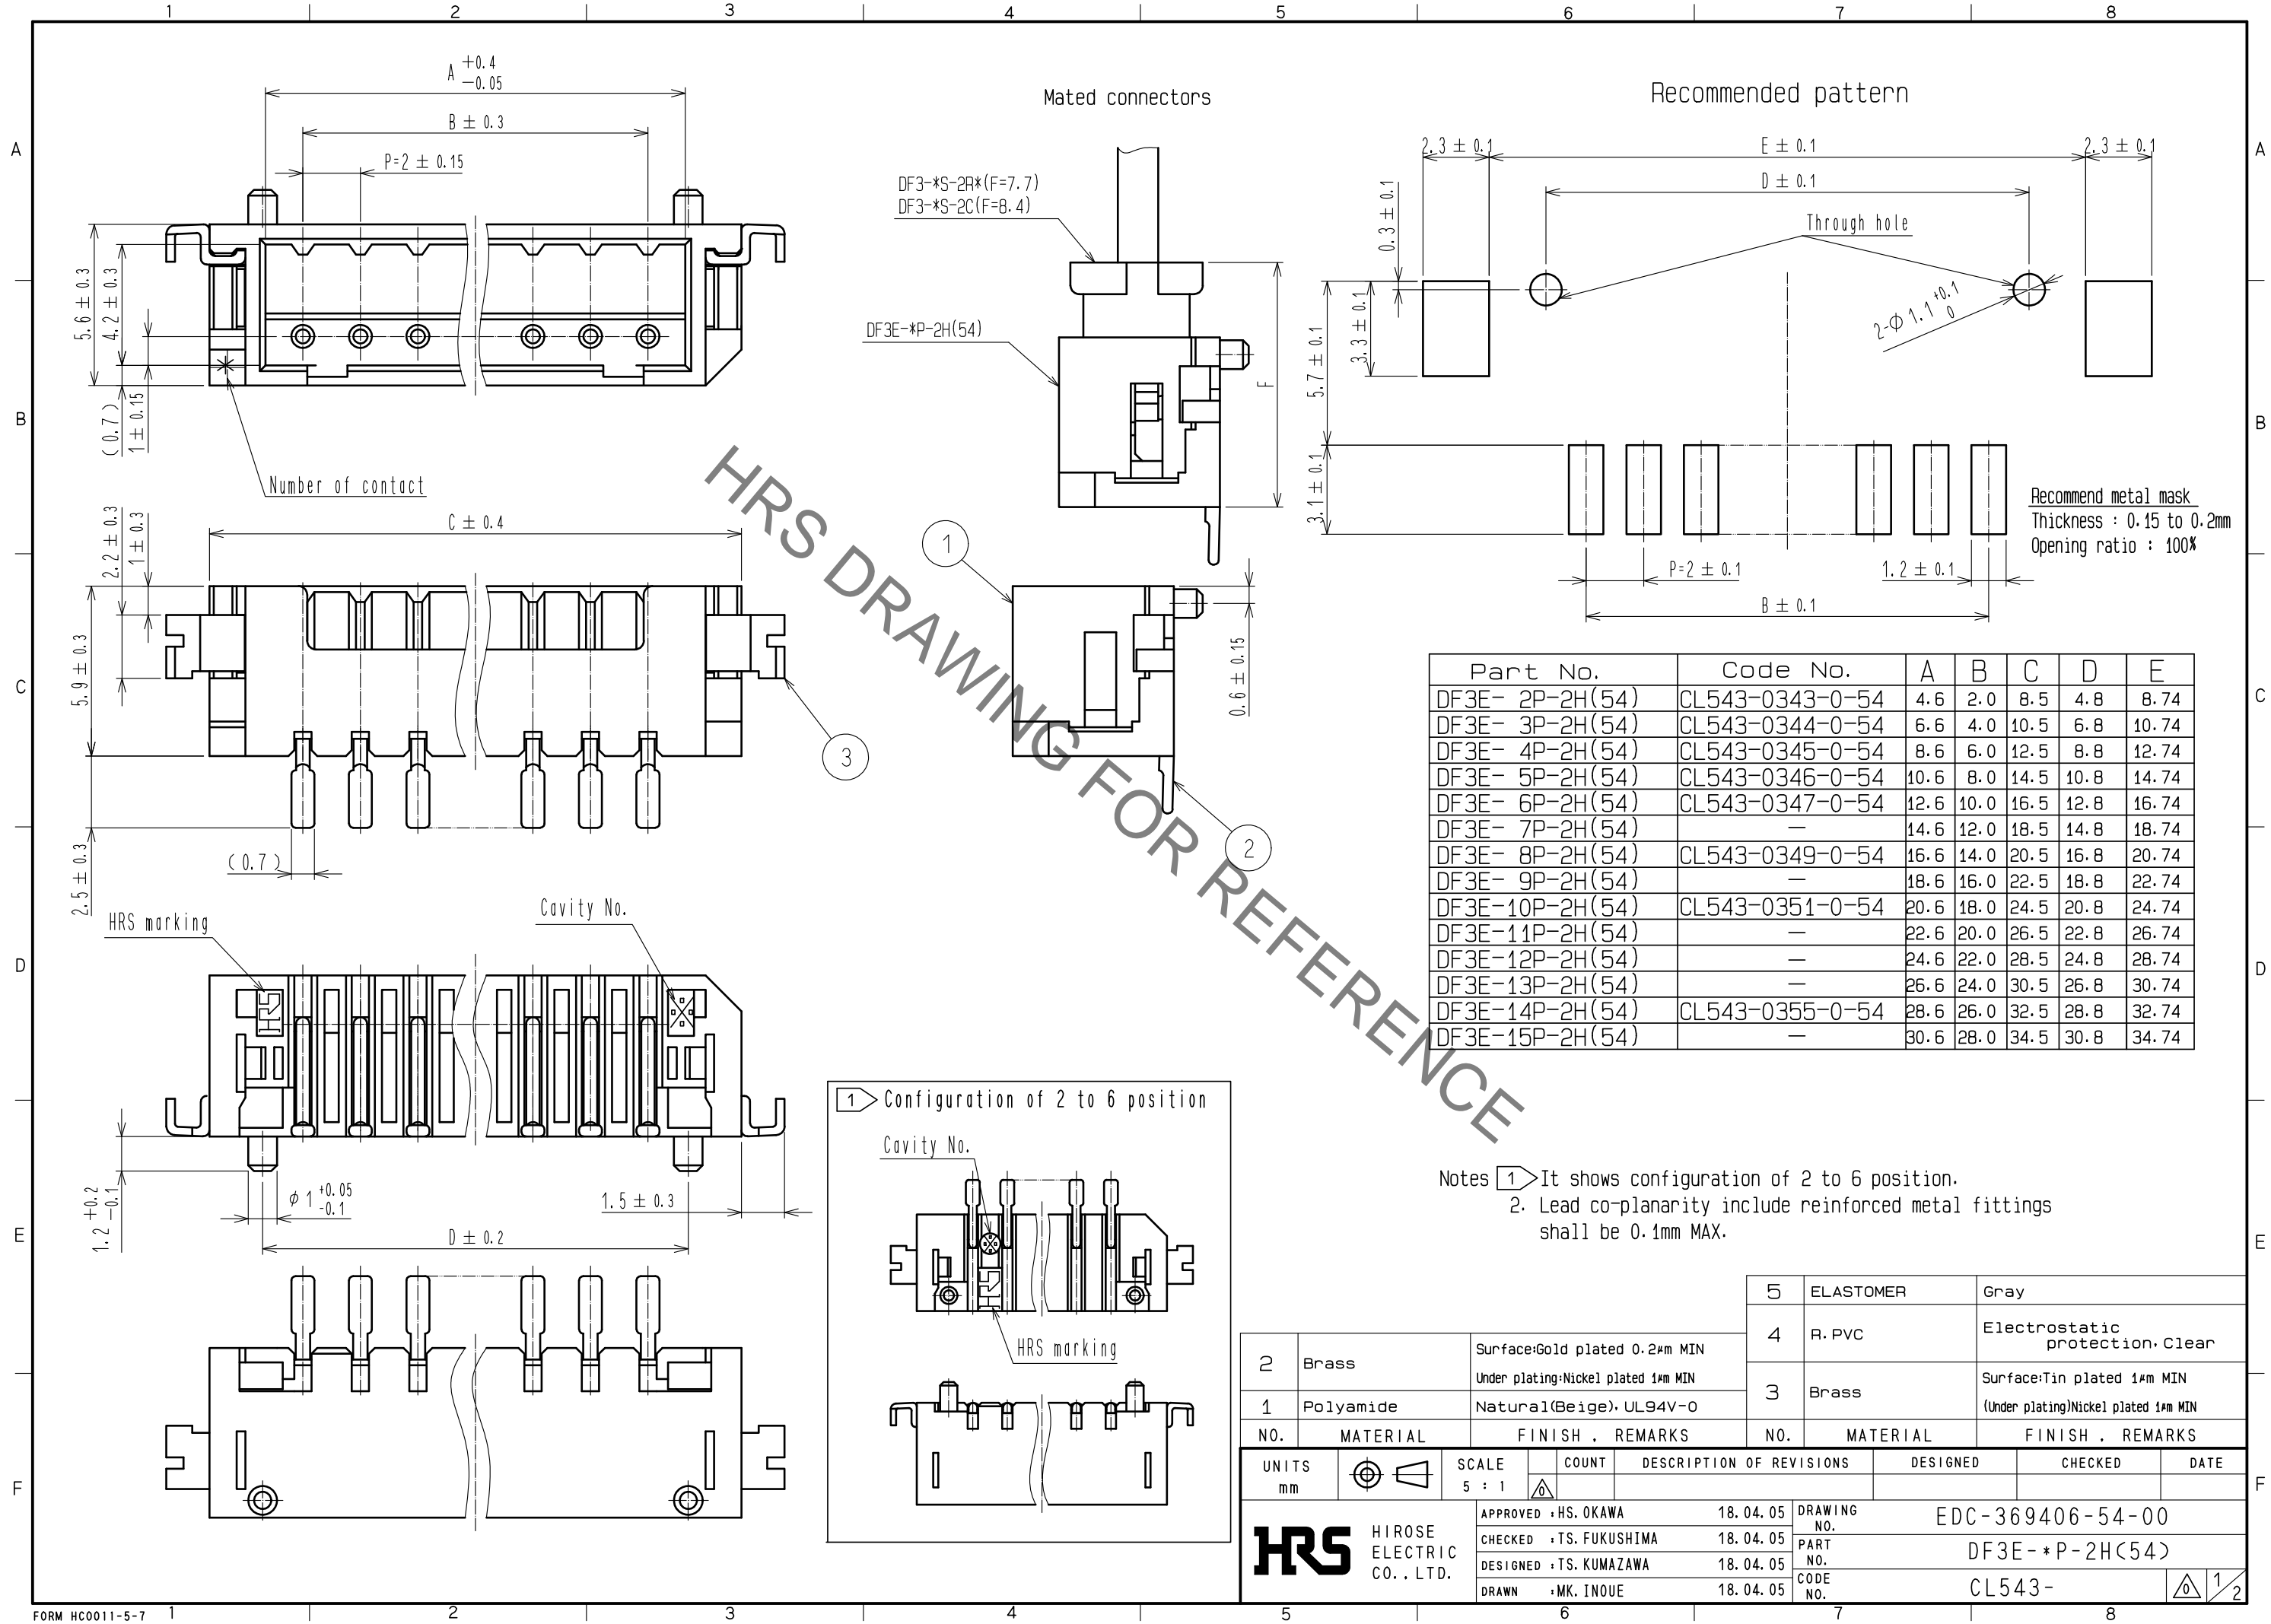

Aug.1.2021 Copyright 2021 HIROSE ELECTRIC CO., LTD. All Rights Reserved.
In case of consideration for using Automotive equipment / device which demand high reliability, kindly contact our sales window correspondents.

HRS DRAWING FOR REFERENCE