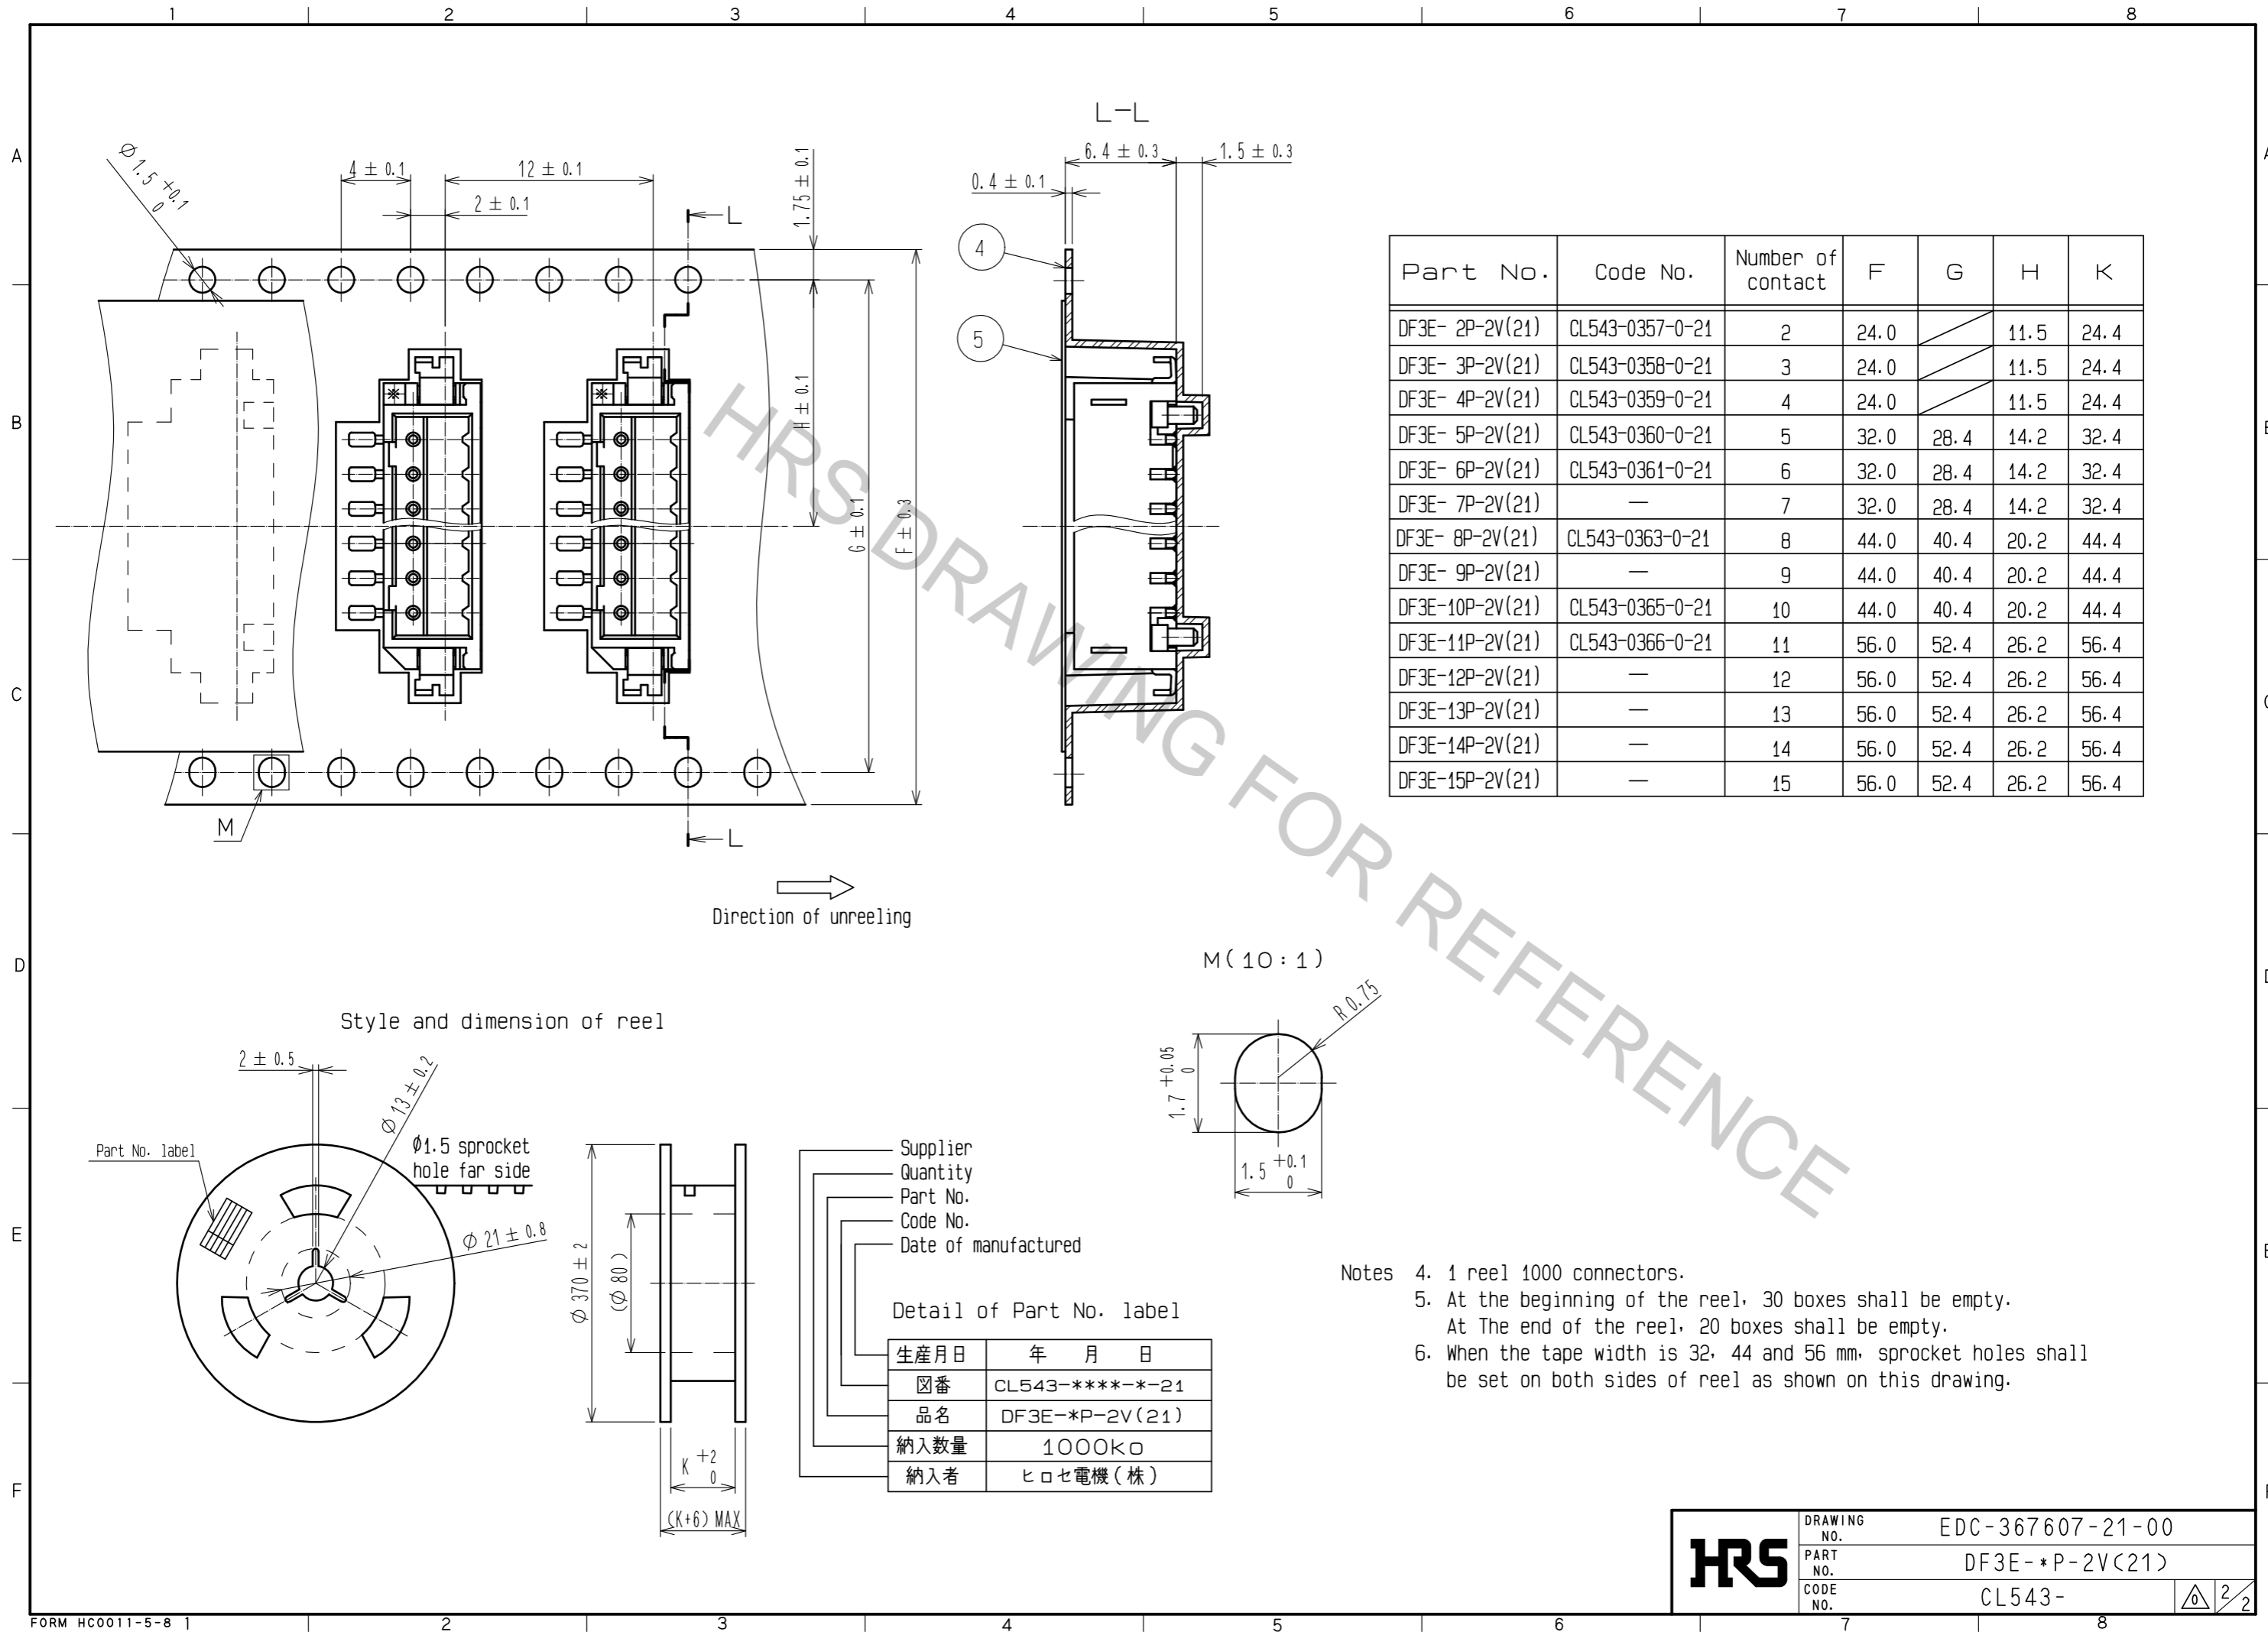

製品名	製品番号	A	B	C	D	E
DF3E- 2P-2V(21)	CL543-0357-0-21	4.6	2.0	8.5	4.8	8.74
DF3E- 3P-2V(21)	CL543-0358-0-21	6.6	4.0	10.5	6.8	10.74
DF3E- 4P-2V(21)	CL543-0359-0-21	8.6	6.0	12.5	8.8	12.74
DF3E- 5P-2V(21)	CL543-0360-0-21	10.6	8.0	14.5	10.8	14.74
DF3E- 6P-2V(21)	CL543-0361-0-21	12.6	10.0	16.5	12.8	16.74
DF3E- 7P-2V(21)	—	14.6	12.0	18.5	14.8	18.74
DF3E- 8P-2V(21)	CL543-0363-0-21	16.6	14.0	20.5	16.8	20.74
DF3E- 9P-2V(21)	—	18.6	16.0	22.5	18.8	22.74
DF3E-10P-2V(21)	CL543-0365-0-21	20.6	18.0	24.5	20.8	24.74
DF3E-11P-2V(21)	CL543-0366-0-21	22.6	20.0	26.5	22.8	26.74
DF3E-12P-2V(21)	—	24.6	22.0	28.5	24.8	28.74
DF3E-13P-2V(21)	—	26.6	24.0	30.5	26.8	30.74
DF3E-14P-2V(21)	—	28.6	26.0	32.5	28.8	32.74
DF3E-15P-2V(21)	—	30.6	28.0	34.5	30.8	34.74

- Notes
- ① It shows configuration of 2 to 6 position.
 - ② If there is pattern on part, there is a possibility that it will make contact with the leads.
 - ③ Lead co-planarity include reinforced metal fittings shall be 0.1mm MAX.

NO.	MATERIAL	FINISH .	REMARKS	NO.	MATERIAL	FINISH .	REMARKS
2	Brass	Surface: Tin plated 1μm MIN Under plating: Copper plated 0.5μm MIN		5	Polyester		Clear(Cover tape)
1	Polyamide	Natural(Beige), UL94V-0		4	PS		Clear(Embossed carrier tape)
				3	Brass		Surface: Tin plated 1μm MIN (Under plating) Nickel plated 1μm MIN

UNITS	SCALE	COUNT	DESCRIPTION OF REVISIONS	DESIGNED	CHECKED	DATE
mm	5 : 1	△				

HRS HIROSE ELECTRIC CO., LTD.	APPROVED : KI. AKIYAMA	16.03.23	DRAWING NO.	EDC-367607-21-00
	CHECKED : TS. FUKUSHIMA	16.03.22	PART NO.	DF3E-*P-2V(21)
	DESIGNED : HT. SATO	16.03.18	CODE NO.	CL543-
	DRAWN : HT. SATO	16.03.18		