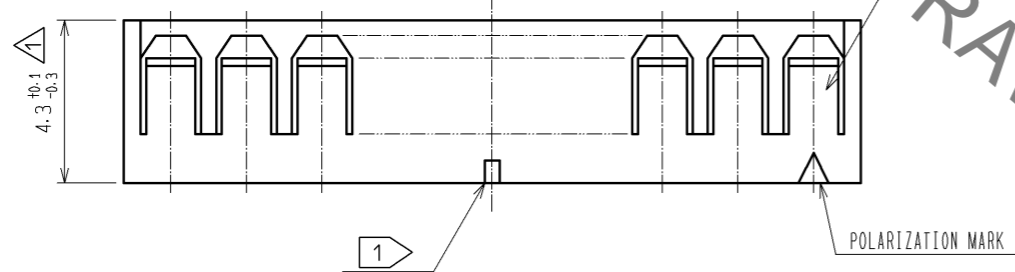

CRIMP CONTACT INSERTION DRAWING

PART NO.	CODE NO.	NUMBER OF CONTACT	A	B
DF4- 2P-2C	544-0003-4	2	4.5	2.0
DF4- 3P-2C	544-0004-7	3	6.5	4.0
DF4- 4P-2C	544-0005-0	4	8.5	6.0
DF4- 5P-2C	544-0006-2	5	10.5	8.0
DF4- 6P-2C	544-0007-5	6	12.5	10.0
DF4- 7P-2C	544-0008-8	7	14.5	12.0
DF4- 8P-2C	544-0009-0	8	16.5	14.0
DF4- 9P-2C	544-0010-0	9	18.5	16.0
DF4-10P-2C	544-0011-2	10	20.5	18.0
DF4-11P-2C	544-0012-5	11	22.5	20.0
DF4-12P-2C	544-0013-8	12	24.5	22.0
DF4-13P-2C	544-0014-0	13	26.5	24.0
DF4-14P-2C	544-0015-3	14	28.5	26.0
DF4-15P-2C	544-0016-6	15	30.5	28.0

RECOMMENDED PATTERN (BOARD THICKNESS t=1.6mm)

1 SQUARE MARKS ARE INDICATED IN RELIEF ON THE PART OF FOLLOWING CONTACT NO. : NO. 5, 10, 15

HRS DRAWING FOR REFERENCE

NO.	MATERIAL	FINISH . REMARKS	NO.	MATERIAL	FINISH . REMARKS
1	POLYAMIDE			BLACK, UL94V-0	