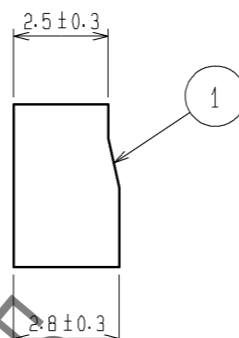

CRIMP CONTACT INSERTION DRAWING

PART NO.	CODE NO.	NUMBER OF CONTACT	A	B
DF4- 2P-2C	544-0003-4	2	4.5	2.0
DF4- 3P-2C	544-0004-7	3	6.5	4.0
DF4- 4P-2C	544-0005-0	4	8.5	6.0
DF4- 5P-2C	544-0006-2	5	10.5	8.0
DF4- 6P-2C	544-0007-5	6	12.5	10.0
DF4- 7P-2C	544-0008-8	7	14.5	12.0
DF4- 8P-2C	544-0009-0	8	16.5	14.0
DF4- 9P-2C	544-0010-0	9	18.5	16.0
DF4-10P-2C	544-0011-2	10	20.5	18.0
DF4-11P-2C	544-0012-5	11	22.5	20.0
DF4-12P-2C	544-0013-8	12	24.5	22.0
DF4-13P-2C	544-0014-0	13	26.5	24.0
DF4-14P-2C	544-0015-3	14	28.5	26.0
DF4-15P-2C	544-0016-6	15	30.5	28.0

RECOMMENDED PATTERN (BOARD THICKNESS t=1.6mm)

1 SQUARE MARKS ARE INDICATED IN RELIEF ON THE PART OF FOLLOWING CONTACT NO. : NO. 5, 10, 15

HRS DRAWING FOR REFERENCE

NO.	MATERIAL	FINISH . REMARKS	NO.	MATERIAL	FINISH . REMARKS
1	POLYAMIDE			BLACK, UL94V-0	