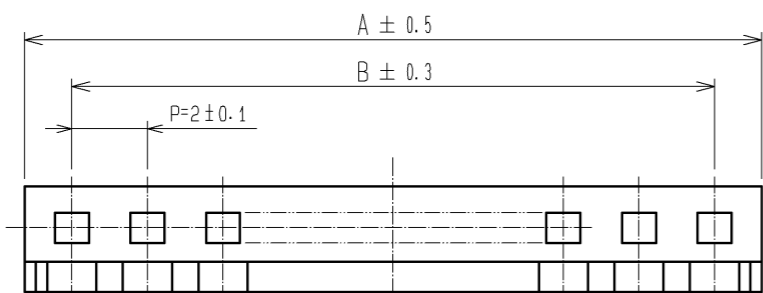

CRIMP CONTACT INSERTION DRAWING

PART NO.	CODE NO.	NUMBER OF CONTACT	A	B
DF4- 2P-2C	544-0003-4	2	4.5	2.0
DF4- 3P-2C	544-0004-7	3	6.5	4.0
DF4- 4P-2C	544-0005-0	4	8.5	6.0
DF4- 5P-2C	544-0006-2	5	10.5	8.0
DF4- 6P-2C	544-0007-5	6	12.5	10.0
DF4- 7P-2C	544-0008-8	7	14.5	12.0
DF4- 8P-2C	544-0009-0	8	16.5	14.0
DF4- 9P-2C	544-0010-0	9	18.5	16.0
DF4-10P-2C	544-0011-2	10	20.5	18.0
DF4-11P-2C	544-0012-5	11	22.5	20.0
DF4-12P-2C	544-0013-8	12	24.5	22.0
DF4-13P-2C	544-0014-0	13	26.5	24.0
DF4-14P-2C	544-0015-3	14	28.5	26.0
DF4-15P-2C	544-0016-6	15	30.5	28.0

RECOMMENDED PATTERN (BOARD THICKNESS t=1.6mm)

1 SQUARE MARKS ARE INDICATED IN RELIEF ON THE PART OF FOLLOWING CONTACT NO. : NO. 5, 10, 15

HRS DRAWING FOR REFERENCE

NO.	MATERIAL	FINISH . REMARKS	NO.	MATERIAL	FINISH . REMARKS
1	POLYAMIDE			BLACK, UL94V-0	