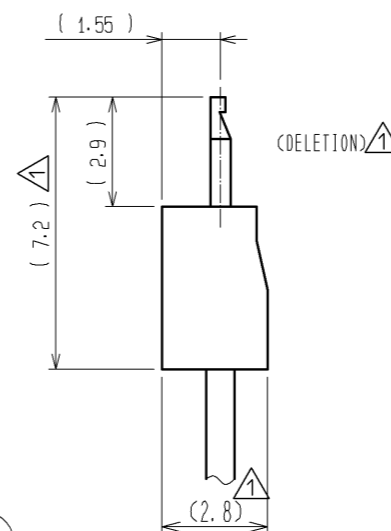

CRIMP CONTACT INSERTION DRAWING

PART NO.	CODE NO.	NUMBER OF CONTACT	A	B
DF4- 2P-2C	544-0003-4	2	4.5	2.0
DF4- 3P-2C	544-0004-7	3	6.5	4.0
DF4- 4P-2C	544-0005-0	4	8.5	6.0
DF4- 5P-2C	544-0006-2	5	10.5	8.0
DF4- 6P-2C	544-0007-5	6	12.5	10.0
DF4- 7P-2C	544-0008-8	7	14.5	12.0
DF4- 8P-2C	544-0009-0	8	16.5	14.0
DF4- 9P-2C	544-0010-0	9	18.5	16.0
DF4-10P-2C	544-0011-2	10	20.5	18.0
DF4-11P-2C	544-0012-5	11	22.5	20.0
DF4-12P-2C	544-0013-8	12	24.5	22.0
DF4-13P-2C	544-0014-0	13	26.5	24.0
DF4-14P-2C	544-0015-3	14	28.5	26.0
DF4-15P-2C	544-0016-6	15	30.5	28.0

RECOMMENDED PATTERN (BOARD THICKNESS t=1.6mm)

1 SQUARE MARKS ARE INDICATED IN RELIEF ON THE PART OF FOLLOWING CONTACT NO. : NO. 5, 10, 15

HRS DRAWING FOR REFERENCE

NO.	MATERIAL	FINISH . REMARKS	NO.	MATERIAL	FINISH . REMARKS
1	POLYAMIDE			BLACK, UL94V-0	

UNITS	SCALE	COUNT	DESCRIPTION OF REVISIONS	DESIGNED	CHECKED	DATE
mm	5 : 1	5	DIS-H-002879	YK. NAKATSU	TS. KUMAZAWA	08. 03. 28

<b>HRS</b> HIROSE ELECTRIC CO., LTD.	APPROVED : KJ. KATAYOSE	05. 01. 05	DRAWING NO.	EDC3-160365-00
	CHECED : TY. OMA	05. 01. 05	PART NO.	DF4-*P-2C
	DESIGNED : IO. DENPOUYA	05. 01. 05	CODE NO.	CL544-
	DRAWN : IO. DENPOUYA	05. 01. 05		