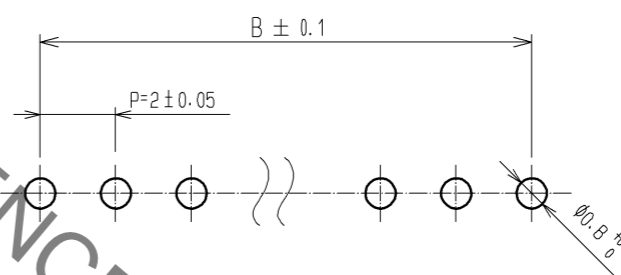

CRIMP CONTACT INSERTION DRAWING

PART NO.	CODE NO.	NUMBER OF CONTACT	A	B
DF4- 2P-2C	544-0003-4	2	4.5	2.0
DF4- 3P-2C	544-0004-7	3	6.5	4.0
DF4- 4P-2C	544-0005-0	4	8.5	6.0
DF4- 5P-2C	544-0006-2	5	10.5	8.0
DF4- 6P-2C	544-0007-5	6	12.5	10.0
DF4- 7P-2C	544-0008-8	7	14.5	12.0
DF4- 8P-2C	544-0009-0	8	16.5	14.0
DF4- 9P-2C	544-0010-0	9	18.5	16.0
DF4-10P-2C	544-0011-2	10	20.5	18.0
DF4-11P-2C	544-0012-5	11	22.5	20.0
DF4-12P-2C	544-0013-8	12	24.5	22.0
DF4-13P-2C	544-0014-0	13	26.5	24.0
DF4-14P-2C	544-0015-3	14	28.5	26.0
DF4-15P-2C	544-0016-6	15	30.5	28.0

RECOMMENDED PATTERN (BOARD THICKNESS t=1.6mm)

1 SQUARE MARKS ARE INDICATED IN RELIEF ON THE PART OF FOLLOWING CONTACT NO. : NO. 5, 10, 15

HRS DRAWING FOR REFERENCE

NO.	MATERIAL	FINISH . REMARKS	NO.	MATERIAL	FINISH . REMARKS
1	POLYAMIDE			BLACK, UL94V-0	