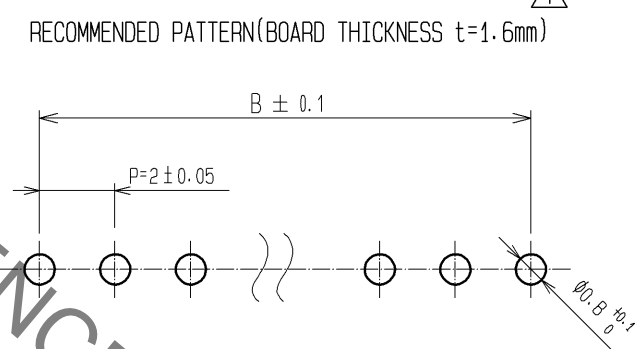

CRIMP CONTACT INSERTION DRAWING

PART NO.	CODE NO.	NUMBER OF CONTACT	A	B
DF4- 2P-2C	544-0003-4	2	4.5	2.0
DF4- 3P-2C	544-0004-7	3	6.5	4.0
DF4- 4P-2C	544-0005-0	4	8.5	6.0
DF4- 5P-2C	544-0006-2	5	10.5	8.0
DF4- 6P-2C	544-0007-5	6	12.5	10.0
DF4- 7P-2C	544-0008-8	7	14.5	12.0
DF4- 8P-2C	544-0009-0	8	16.5	14.0
DF4- 9P-2C	544-0010-0	9	18.5	16.0
DF4-10P-2C	544-0011-2	10	20.5	18.0
DF4-11P-2C	544-0012-5	11	22.5	20.0
DF4-12P-2C	544-0013-8	12	24.5	22.0
DF4-13P-2C	544-0014-0	13	26.5	24.0
DF4-14P-2C	544-0015-3	14	28.5	26.0
DF4-15P-2C	544-0016-6	15	30.5	28.0

HRS DRAWING FOR REFERENCE

1 SQUARE MARKS ARE INDICATED IN RELIEF ON THE PART OF FOLLOWING CONTACT NO. : NO. 5, 10, 15

NO.	MATERIAL	FINISH . REMARKS	NO.	MATERIAL	FINISH . REMARKS
1	POLYAMIDE			BLACK, UL94V-0	