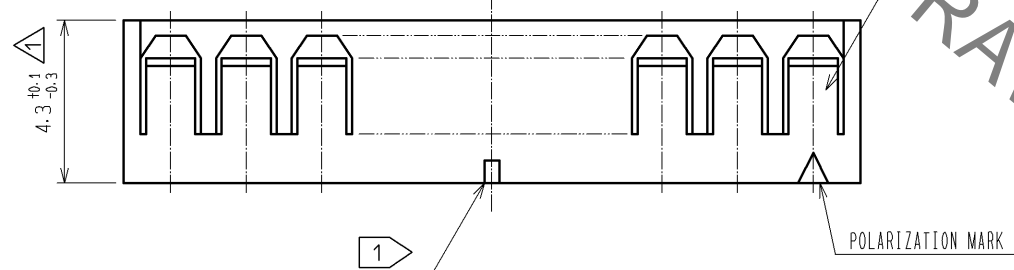

CRIMP CONTACT INSERTION DRAWING

PART NO.	CODE NO.	NUMBER OF CONTACT	A	B
DF4- 2P-2C	544-0003-4	2	4.5	2.0
DF4- 3P-2C	544-0004-7	3	6.5	4.0
DF4- 4P-2C	544-0005-0	4	8.5	6.0
DF4- 5P-2C	544-0006-2	5	10.5	8.0
DF4- 6P-2C	544-0007-5	6	12.5	10.0
DF4- 7P-2C	544-0008-8	7	14.5	12.0
DF4- 8P-2C	544-0009-0	8	16.5	14.0
DF4- 9P-2C	544-0010-0	9	18.5	16.0
DF4-10P-2C	544-0011-2	10	20.5	18.0
DF4-11P-2C	544-0012-5	11	22.5	20.0
DF4-12P-2C	544-0013-8	12	24.5	22.0
DF4-13P-2C	544-0014-0	13	26.5	24.0
DF4-14P-2C	544-0015-3	14	28.5	26.0
DF4-15P-2C	544-0016-6	15	30.5	28.0

HRS DRAWING FOR REFERENCE

1 SQUARE MARKS ARE INDICATED IN RELIEF ON THE PART OF FOLLOWING CONTACT NO. : NO. 5, 10, 15

NO.	MATERIAL	FINISH . REMARKS	NO.	MATERIAL	FINISH . REMARKS
1	POLYAMIDE			BLACK, UL94V-0	