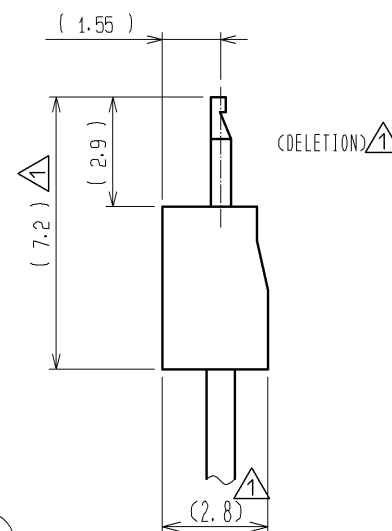

CRIMP CONTACT INSERTION DRAWING

PART NO.	CODE NO.	NUMBER OF CONTACT	A	B
DF4- 2P-2C	544-0003-4	2	4.5	2.0
DF4- 3P-2C	544-0004-7	3	6.5	4.0
DF4- 4P-2C	544-0005-0	4	8.5	6.0
DF4- 5P-2C	544-0006-2	5	10.5	8.0
DF4- 6P-2C	544-0007-5	6	12.5	10.0
DF4- 7P-2C	544-0008-8	7	14.5	12.0
DF4- 8P-2C	544-0009-0	8	16.5	14.0
DF4- 9P-2C	544-0010-0	9	18.5	16.0
DF4-10P-2C	544-0011-2	10	20.5	18.0
DF4-11P-2C	544-0012-5	11	22.5	20.0
DF4-12P-2C	544-0013-8	12	24.5	22.0
DF4-13P-2C	544-0014-0	13	26.5	24.0
DF4-14P-2C	544-0015-3	14	28.5	26.0
DF4-15P-2C	544-0016-6	15	30.5	28.0

HRS DRAWING FOR REFERENCE

1 SQUARE MARKS ARE INDICATED IN RELIEF ON THE PART OF FOLLOWING CONTACT NO. : NO. 5, 10, 15

NO.	MATERIAL	FINISH . REMARKS	NO.	MATERIAL	FINISH . REMARKS
1	POLYAMIDE			BLACK, UL94V-0	

UNITS	SCALE	COUNT	DESCRIPTION OF REVISIONS	DESIGNED	CHECKED	DATE
mm	5 : 1	5	DIS-H-002879	YK. NAKATSU	TS. KUMAZAWA	08. 03. 28

HRS HIROSE ELECTRIC CO., LTD.	APPROVED : KJ. KATAYOSE	05. 01. 05	DRAWING NO.	EDC3-160365-00
	CHECED : TY. OMA	05. 01. 05	PART NO.	DF4- *P-2C
	DESIGNED : IO. DENPOUYA	05. 01. 05	CODE NO.	CL544-
	DRAWN : IO. DENPOUYA	05. 01. 05		