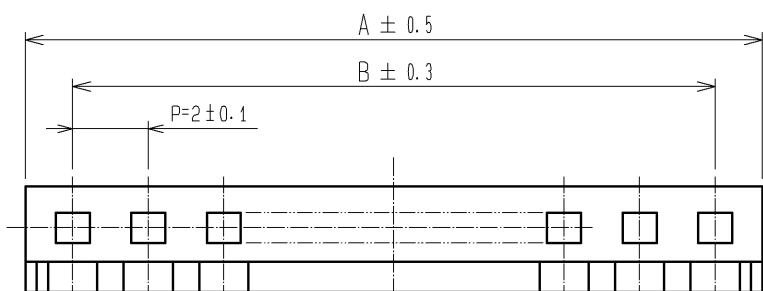

CRIMP CONTACT INSERTION DRAWING

PART NO.	CODE NO.	NUMBER OF CONTACT	A	B
DF4- 2P-2C	544-0003-4	2	4.5	2.0
DF4- 3P-2C	544-0004-7	3	6.5	4.0
DF4- 4P-2C	544-0005-0	4	8.5	6.0
DF4- 5P-2C	544-0006-2	5	10.5	8.0
DF4- 6P-2C	544-0007-5	6	12.5	10.0
DF4- 7P-2C	544-0008-8	7	14.5	12.0
DF4- 8P-2C	544-0009-0	8	16.5	14.0
DF4- 9P-2C	544-0010-0	9	18.5	16.0
DF4-10P-2C	544-0011-2	10	20.5	18.0
DF4-11P-2C	544-0012-5	11	22.5	20.0
DF4-12P-2C	544-0013-8	12	24.5	22.0
DF4-13P-2C	544-0014-0	13	26.5	24.0
DF4-14P-2C	544-0015-3	14	28.5	26.0
DF4-15P-2C	544-0016-6	15	30.5	28.0

HRS DRAWING FOR REFERENCE

1 SQUARE MARKS ARE INDICATED IN RELIEF ON THE PART OF FOLLOWING CONTACT NO. : NO. 5, 10, 15

NO.	MATERIAL	FINISH . REMARKS	NO.	MATERIAL	FINISH . REMARKS
1	POLYAMIDE			BLACK, UL94V-0	