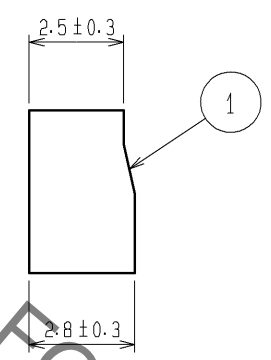

CRIMP CONTACT INSERTION DRAWING

PART NO.	CODE NO.	NUMBER OF CONTACT	A	B
DF4- 2P-2C	544-0003-4	2	4.5	2.0
DF4- 3P-2C	544-0004-7	3	6.5	4.0
DF4- 4P-2C	544-0005-0	4	8.5	6.0
DF4- 5P-2C	544-0006-2	5	10.5	8.0
DF4- 6P-2C	544-0007-5	6	12.5	10.0
DF4- 7P-2C	544-0008-8	7	14.5	12.0
DF4- 8P-2C	544-0009-0	8	16.5	14.0
DF4- 9P-2C	544-0010-0	9	18.5	16.0
DF4-10P-2C	544-0011-2	10	20.5	18.0
DF4-11P-2C	544-0012-5	11	22.5	20.0
DF4-12P-2C	544-0013-8	12	24.5	22.0
DF4-13P-2C	544-0014-0	13	26.5	24.0
DF4-14P-2C	544-0015-3	14	28.5	26.0
DF4-15P-2C	544-0016-6	15	30.5	28.0

RECOMMENDED PATTERN (BOARD THICKNESS t=1.6mm)

1 SQUARE MARKS ARE INDICATED IN RELIEF ON THE PART OF FOLLOWING CONTACT NO. : NO. 5, 10, 15

HRS DRAWING FOR REFERENCE

NO.	MATERIAL	FINISH . REMARKS	NO.	MATERIAL	FINISH . REMARKS
1	POLYAMIDE			BLACK, UL94V-0	