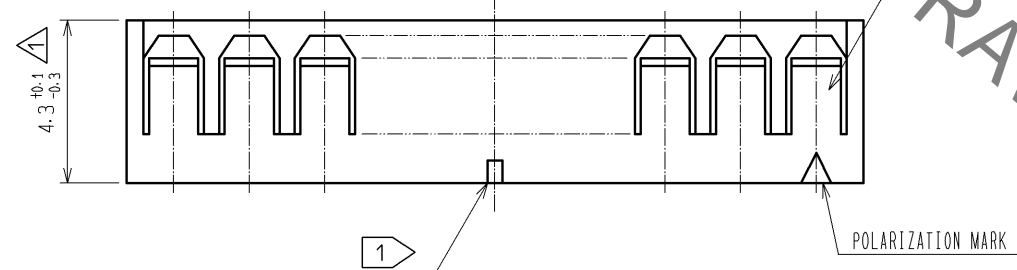

CRIMP CONTACT INSERTION DRAWING

PART NO.	CODE NO.	NUMBER OF CONTACT	A	B
DF4- 2P-2C	544-0003-4	2	4.5	2.0
DF4- 3P-2C	544-0004-7	3	6.5	4.0
DF4- 4P-2C	544-0005-0	4	8.5	6.0
DF4- 5P-2C	544-0006-2	5	10.5	8.0
DF4- 6P-2C	544-0007-5	6	12.5	10.0
DF4- 7P-2C	544-0008-8	7	14.5	12.0
DF4- 8P-2C	544-0009-0	8	16.5	14.0
DF4- 9P-2C	544-0010-0	9	18.5	16.0
DF4-10P-2C	544-0011-2	10	20.5	18.0
DF4-11P-2C	544-0012-5	11	22.5	20.0
DF4-12P-2C	544-0013-8	12	24.5	22.0
DF4-13P-2C	544-0014-0	13	26.5	24.0
DF4-14P-2C	544-0015-3	14	28.5	26.0
DF4-15P-2C	544-0016-6	15	30.5	28.0

RECOMMENDED PATTERN (BOARD THICKNESS t=1.6mm)

1 SQUARE MARKS ARE INDICATED IN RELIEF ON THE PART OF FOLLOWING CONTACT NO. : NO. 5, 10, 15

HRS DRAWING FOR REFERENCE

NO.	MATERIAL	FINISH . REMARKS	NO.	MATERIAL	FINISH . REMARKS
1	POLYAMIDE			BLACK, UL94V-0	