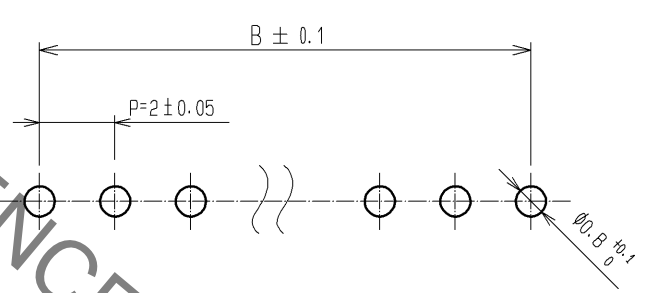

CRIMP CONTACT INSERTION DRAWING

PART NO.	CODE NO.	NUMBER OF CONTACT	A	B
DF4- 2P-2C	544-0003-4	2	4.5	2.0
DF4- 3P-2C	544-0004-7	3	6.5	4.0
DF4- 4P-2C	544-0005-0	4	8.5	6.0
DF4- 5P-2C	544-0006-2	5	10.5	8.0
DF4- 6P-2C	544-0007-5	6	12.5	10.0
DF4- 7P-2C	544-0008-8	7	14.5	12.0
DF4- 8P-2C	544-0009-0	8	16.5	14.0
DF4- 9P-2C	544-0010-0	9	18.5	16.0
DF4-10P-2C	544-0011-2	10	20.5	18.0
DF4-11P-2C	544-0012-5	11	22.5	20.0
DF4-12P-2C	544-0013-8	12	24.5	22.0
DF4-13P-2C	544-0014-0	13	26.5	24.0
DF4-14P-2C	544-0015-3	14	28.5	26.0
DF4-15P-2C	544-0016-6	15	30.5	28.0

RECOMMENDED PATTERN (BOARD THICKNESS t=1.6mm)

1 SQUARE MARKS ARE INDICATED IN RELIEF ON THE PART OF FOLLOWING CONTACT NO. : NO. 5, 10, 15

HRS DRAWING FOR REFERENCE

NO.	MATERIAL	FINISH . REMARKS	NO.	MATERIAL	FINISH . REMARKS
1	POLYAMIDE			BLACK, UL94V-0	