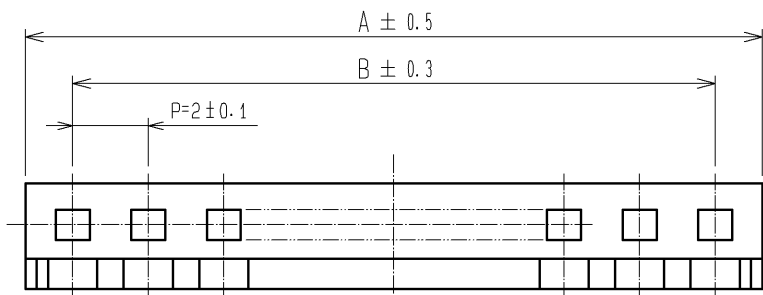

CRIMP CONTACT INSERTION DRAWING

PART NO.	CODE NO.	NUMBER OF CONTACT	A	B
DF4- 2P-2C	544-0003-4	2	4.5	2.0
DF4- 3P-2C	544-0004-7	3	6.5	4.0
DF4- 4P-2C	544-0005-0	4	8.5	6.0
DF4- 5P-2C	544-0006-2	5	10.5	8.0
DF4- 6P-2C	544-0007-5	6	12.5	10.0
DF4- 7P-2C	544-0008-8	7	14.5	12.0
DF4- 8P-2C	544-0009-0	8	16.5	14.0
DF4- 9P-2C	544-0010-0	9	18.5	16.0
DF4-10P-2C	544-0011-2	10	20.5	18.0
DF4-11P-2C	544-0012-5	11	22.5	20.0
DF4-12P-2C	544-0013-8	12	24.5	22.0
DF4-13P-2C	544-0014-0	13	26.5	24.0
DF4-14P-2C	544-0015-3	14	28.5	26.0
DF4-15P-2C	544-0016-6	15	30.5	28.0

RECOMMENDED PATTERN (BOARD THICKNESS t=1.6mm)

1 SQUARE MARKS ARE INDICATED IN RELIEF ON THE PART OF FOLLOWING CONTACT NO. : NO. 5, 10, 15

HRS DRAWING FOR REFERENCE

NO.	MATERIAL	FINISH . REMARKS	NO.	MATERIAL	FINISH . REMARKS
1	POLYAMIDE			BLACK, UL94V-0	