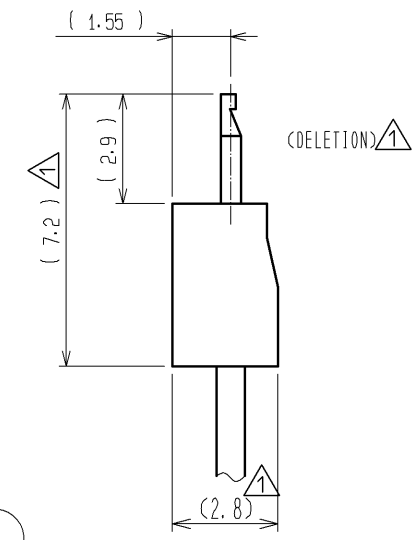

CRIMP CONTACT INSERTION DRAWING

PART NO.	CODE NO.	NUMBER OF CONTACT	A	B
DF4- 2P-2C	544-0003-4	2	4.5	2.0
DF4- 3P-2C	544-0004-7	3	6.5	4.0
DF4- 4P-2C	544-0005-0	4	8.5	6.0
DF4- 5P-2C	544-0006-2	5	10.5	8.0
DF4- 6P-2C	544-0007-5	6	12.5	10.0
DF4- 7P-2C	544-0008-8	7	14.5	12.0
DF4- 8P-2C	544-0009-0	8	16.5	14.0
DF4- 9P-2C	544-0010-0	9	18.5	16.0
DF4-10P-2C	544-0011-2	10	20.5	18.0
DF4-11P-2C	544-0012-5	11	22.5	20.0
DF4-12P-2C	544-0013-8	12	24.5	22.0
DF4-13P-2C	544-0014-0	13	26.5	24.0
DF4-14P-2C	544-0015-3	14	28.5	26.0
DF4-15P-2C	544-0016-6	15	30.5	28.0

RECOMMENDED PATTERN (BOARD THICKNESS t=1.6mm)

1 SQUARE MARKS ARE INDICATED IN RELIEF ON THE PART OF FOLLOWING CONTACT NO. : NO. 5, 10, 15

HRS DRAWING FOR REFERENCE

NO.	MATERIAL	FINISH . REMARKS	NO.	MATERIAL	FINISH . REMARKS
1	POLYAMIDE			BLACK, UL94V-0	

UNITS	SCALE	COUNT	DESCRIPTION OF REVISIONS	DESIGNED	CHECKED	DATE
mm	5 : 1	5	DIS-H-002879	YK. NAKATSU	TS. KUMAZAWA	08. 03. 28

<b>HRS</b> HIROSE ELECTRIC CO., LTD.	APPROVED : KJ. KATAYOSE	05. 01. 05	DRAWING NO.	EDC3-160365-00
	CHECED : TY. OMA	05. 01. 05	PART NO.	DF4- *P-2C
	DESIGNED : IO. DENPOUYA	05. 01. 05	CODE NO.	CL544-
	DRAWN : IO. DENPOUYA	05. 01. 05		