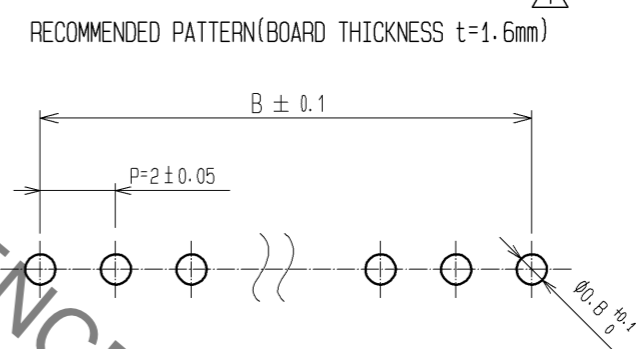

CRIMP CONTACT INSERTION DRAWING

PART NO.	CODE NO.	NUMBER OF CONTACT	A	B
DF4- 2P-2C	544-0003-4	2	4.5	2.0
DF4- 3P-2C	544-0004-7	3	6.5	4.0
DF4- 4P-2C	544-0005-0	4	8.5	6.0
DF4- 5P-2C	544-0006-2	5	10.5	8.0
DF4- 6P-2C	544-0007-5	6	12.5	10.0
DF4- 7P-2C	544-0008-8	7	14.5	12.0
DF4- 8P-2C	544-0009-0	8	16.5	14.0
DF4- 9P-2C	544-0010-0	9	18.5	16.0
DF4-10P-2C	544-0011-2	10	20.5	18.0
DF4-11P-2C	544-0012-5	11	22.5	20.0
DF4-12P-2C	544-0013-8	12	24.5	22.0
DF4-13P-2C	544-0014-0	13	26.5	24.0
DF4-14P-2C	544-0015-3	14	28.5	26.0
DF4-15P-2C	544-0016-6	15	30.5	28.0

HRS DRAWING FOR REFERENCE

1 SQUARE MARKS ARE INDICATED IN RELIEF ON THE PART OF FOLLOWING CONTACT NO. : NO. 5, 10, 15

NO.	MATERIAL	FINISH . REMARKS	NO.	MATERIAL	FINISH . REMARKS
1	POLYAMIDE			BLACK, UL94V-0	