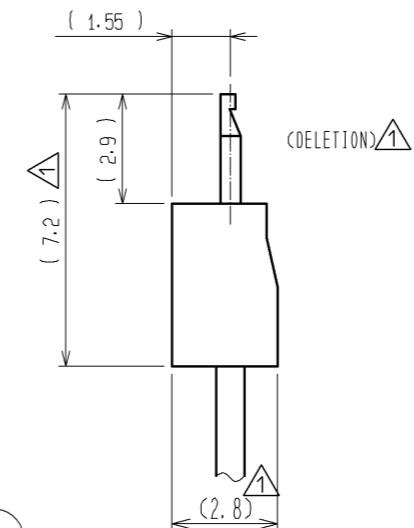

CRIMP CONTACT INSERTION DRAWING

PART NO.	CODE NO.	NUMBER OF CONTACT	A	B
DF4- 2P-2C	544-0003-4	2	4.5	2.0
DF4- 3P-2C	544-0004-7	3	6.5	4.0
DF4- 4P-2C	544-0005-0	4	8.5	6.0
DF4- 5P-2C	544-0006-2	5	10.5	8.0
DF4- 6P-2C	544-0007-5	6	12.5	10.0
DF4- 7P-2C	544-0008-8	7	14.5	12.0
DF4- 8P-2C	544-0009-0	8	16.5	14.0
DF4- 9P-2C	544-0010-0	9	18.5	16.0
DF4-10P-2C	544-0011-2	10	20.5	18.0
DF4-11P-2C	544-0012-5	11	22.5	20.0
DF4-12P-2C	544-0013-8	12	24.5	22.0
DF4-13P-2C	544-0014-0	13	26.5	24.0
DF4-14P-2C	544-0015-3	14	28.5	26.0
DF4-15P-2C	544-0016-6	15	30.5	28.0

HRS DRAWING FOR REFERENCE

1 SQUARE MARKS ARE INDICATED IN RELIEF ON THE PART OF FOLLOWING CONTACT NO. : NO. 5, 10, 15

NO.	MATERIAL	FINISH . REMARKS	NO.	MATERIAL	FINISH . REMARKS
1	POLYAMIDE			BLACK, UL94V-0	

UNITS	SCALE	COUNT	DESCRIPTION OF REVISIONS	DESIGNED	CHECKED	DATE
mm	5 : 1	5	DIS-H-002879	YK. NAKATSU	TS. KUMAZAWA	08. 03. 28

HRS HIROSE ELECTRIC CO., LTD.	APPROVED : KJ. KATAYOSE	05. 01. 05	DRAWING NO.	EDC3-160365-00
	CHECED : TY. OMA	05. 01. 05	PART NO.	DF4- *P-2C
	DESIGNED : IO. DENPOUYA	05. 01. 05	CODE NO.	CL544-
	DRAWN : IO. DENPOUYA	05. 01. 05		