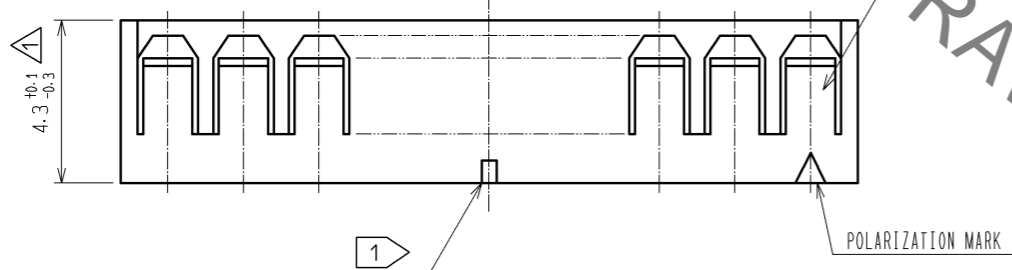

CRIMP CONTACT INSERTION DRAWING

PART NO.	CODE NO.	NUMBER OF CONTACT	A	B
DF4- 2P-2C	544-0003-4	2	4.5	2.0
DF4- 3P-2C	544-0004-7	3	6.5	4.0
DF4- 4P-2C	544-0005-0	4	8.5	6.0
DF4- 5P-2C	544-0006-2	5	10.5	8.0
DF4- 6P-2C	544-0007-5	6	12.5	10.0
DF4- 7P-2C	544-0008-8	7	14.5	12.0
DF4- 8P-2C	544-0009-0	8	16.5	14.0
DF4- 9P-2C	544-0010-0	9	18.5	16.0
DF4-10P-2C	544-0011-2	10	20.5	18.0
DF4-11P-2C	544-0012-5	11	22.5	20.0
DF4-12P-2C	544-0013-8	12	24.5	22.0
DF4-13P-2C	544-0014-0	13	26.5	24.0
DF4-14P-2C	544-0015-3	14	28.5	26.0
DF4-15P-2C	544-0016-6	15	30.5	28.0

HRS DRAWING FOR REFERENCE

1 SQUARE MARKS ARE INDICATED IN RELIEF ON THE PART OF FOLLOWING CONTACT NO. : NO. 5, 10, 15

NO.	MATERIAL	FINISH . REMARKS	NO.	MATERIAL	FINISH . REMARKS
1	POLYAMIDE			BLACK, UL94V-0	