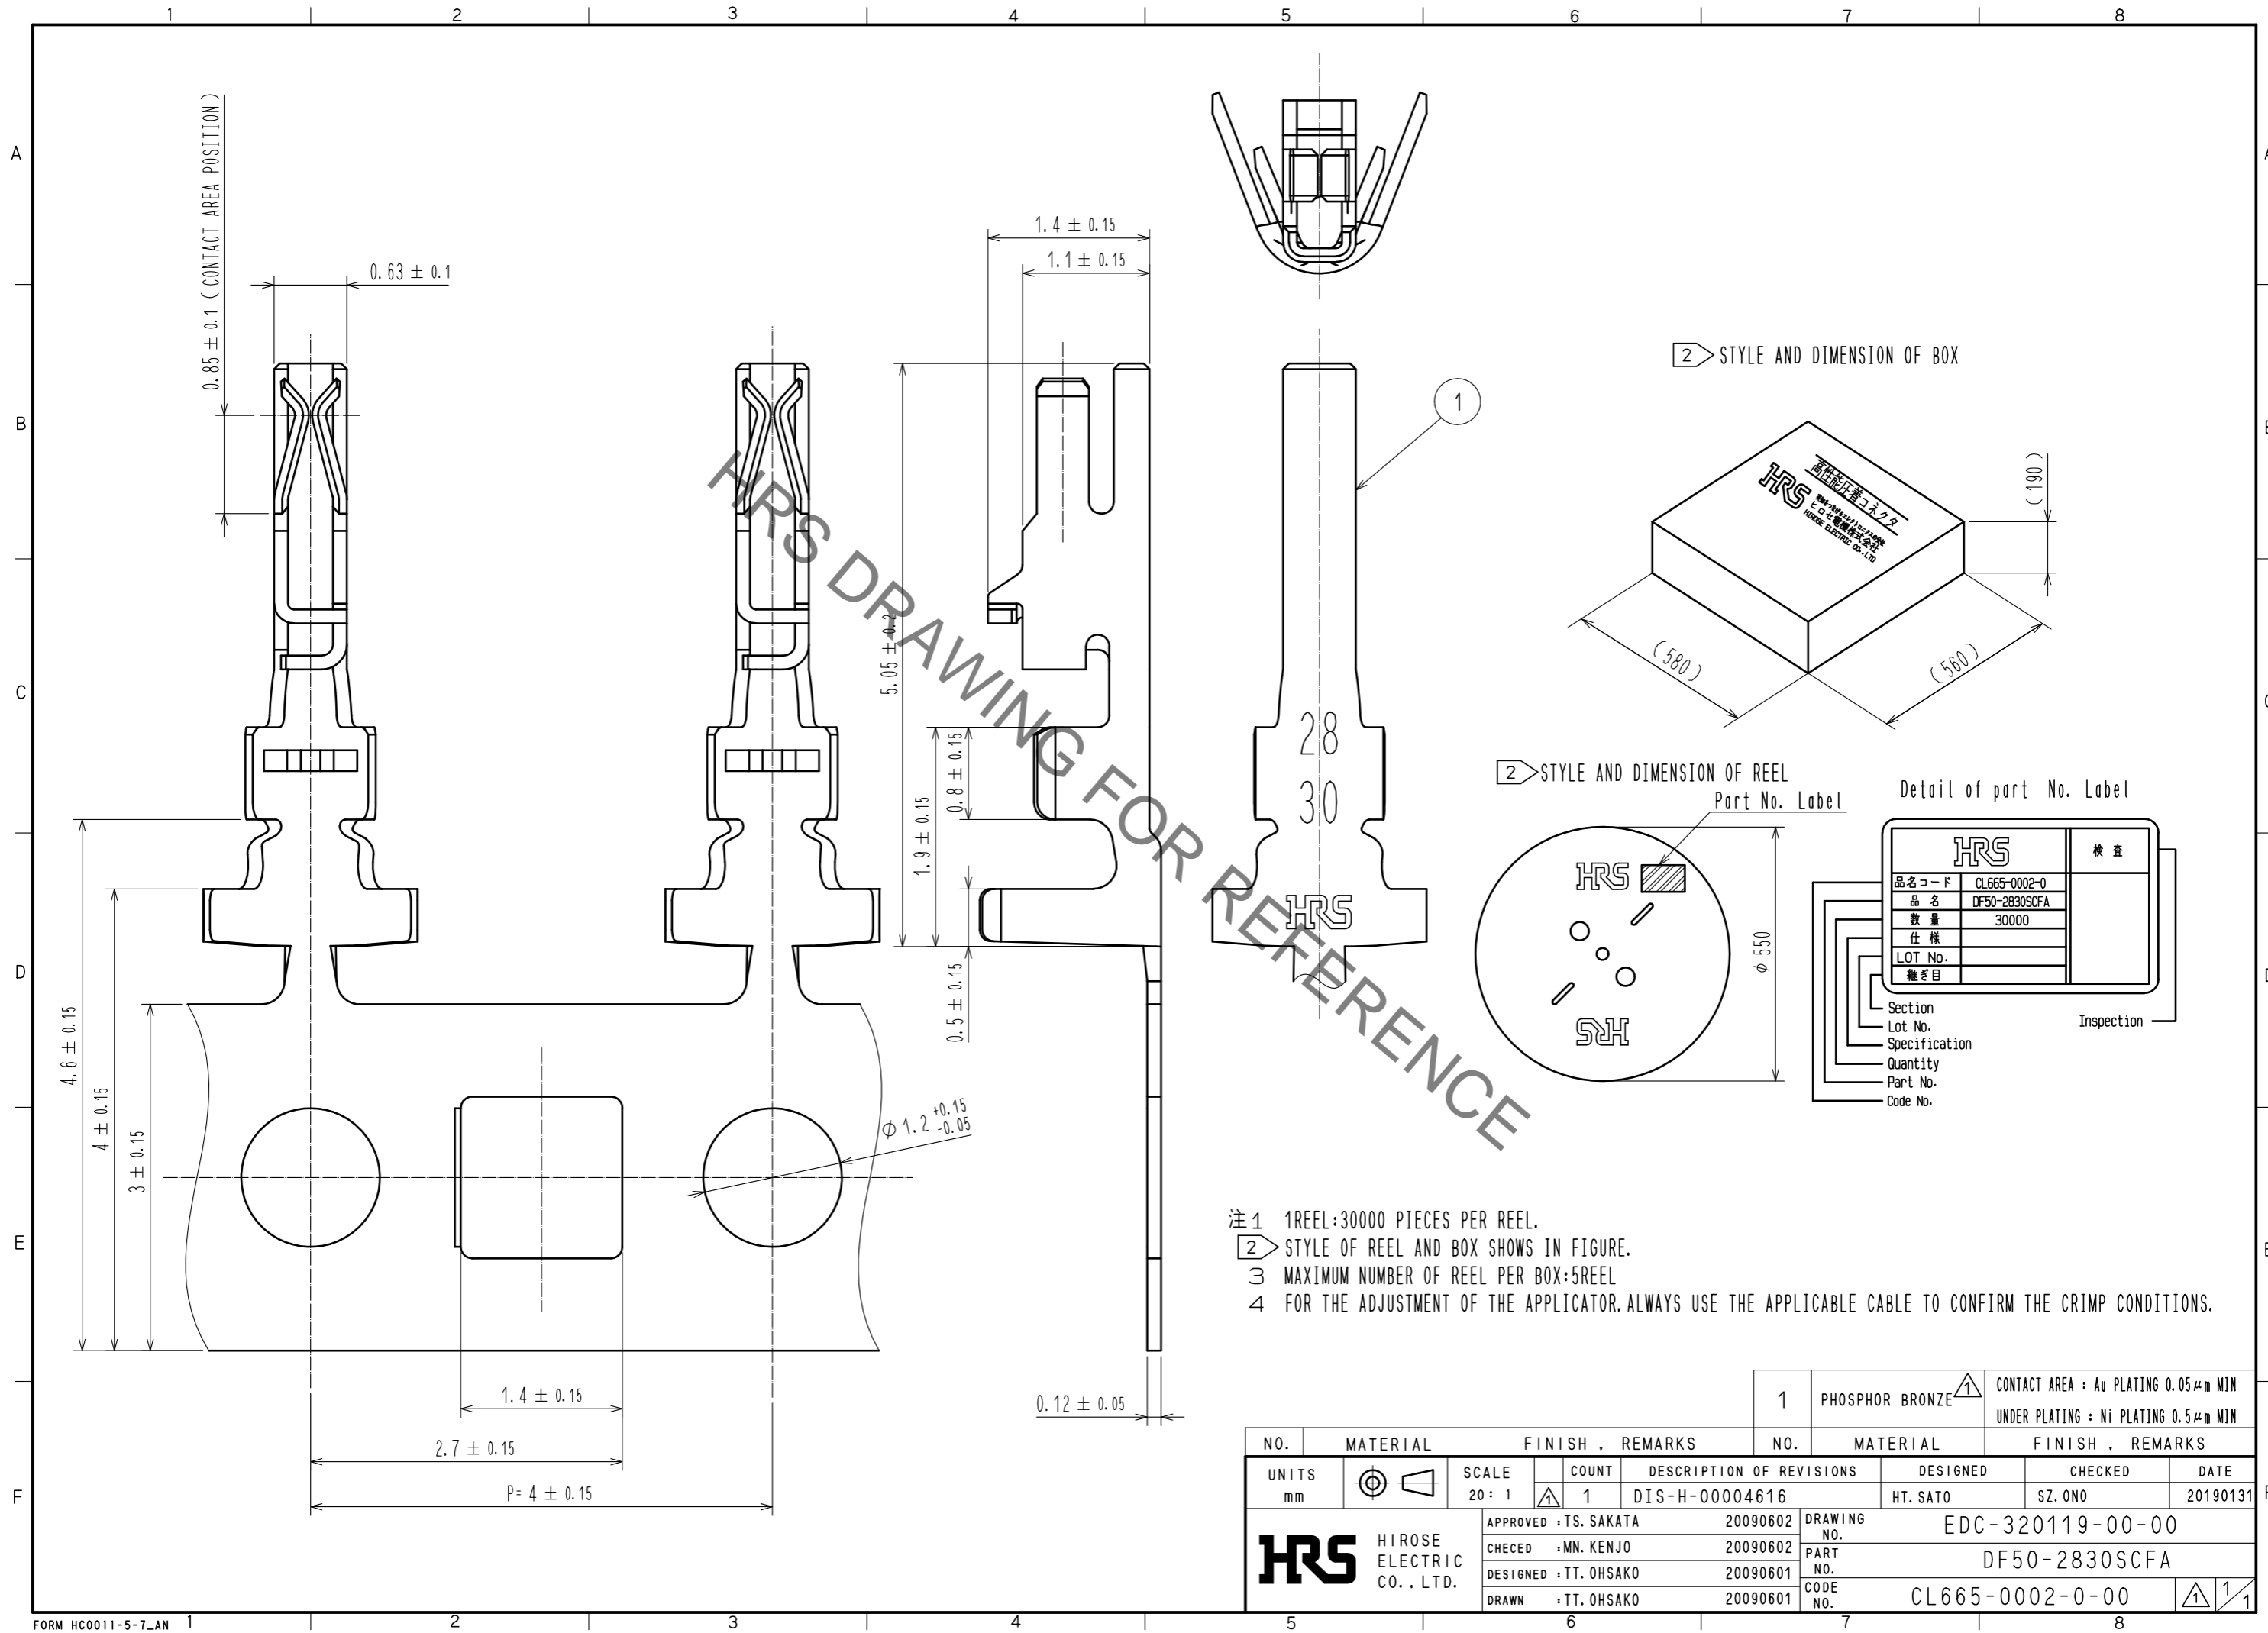

Aug.1.2021 Copyright 2021 HIROSE ELECTRIC CO., LTD. All Rights Reserved.
In case of consideration for using Automotive equipment / device which demand high reliability, kindly contact our sales window correspondents.

NO.	MATERIAL	FINISH	REMARKS	NO.	MATERIAL	FINISH	REMARKS
1	PHOSPHOR BRONZE		CONTACT AREA : Au PLATING 0.05μm MIN UNDER PLATING : Ni PLATING 0.5μm MIN				

UNITS	SCALE	COUNT	DESCRIPTION OF REVISIONS	DESIGNED	CHECKED	DATE
mm	20:1	1	DIS-H-00004616	HT. SATO	SZ. ONO	20190131

APPROVED : TS. SAKATA	20090602	DRAWING NO.	EDC-320119-00-00
CHECED : MN. KENJO	20090602	PART NO.	DF50-2830SCFA
DESIGNED : TT. OHSAKO	20090601	CODE NO.	CL665-0002-0-00
DRAWN : TT. OHSAKO	20090601