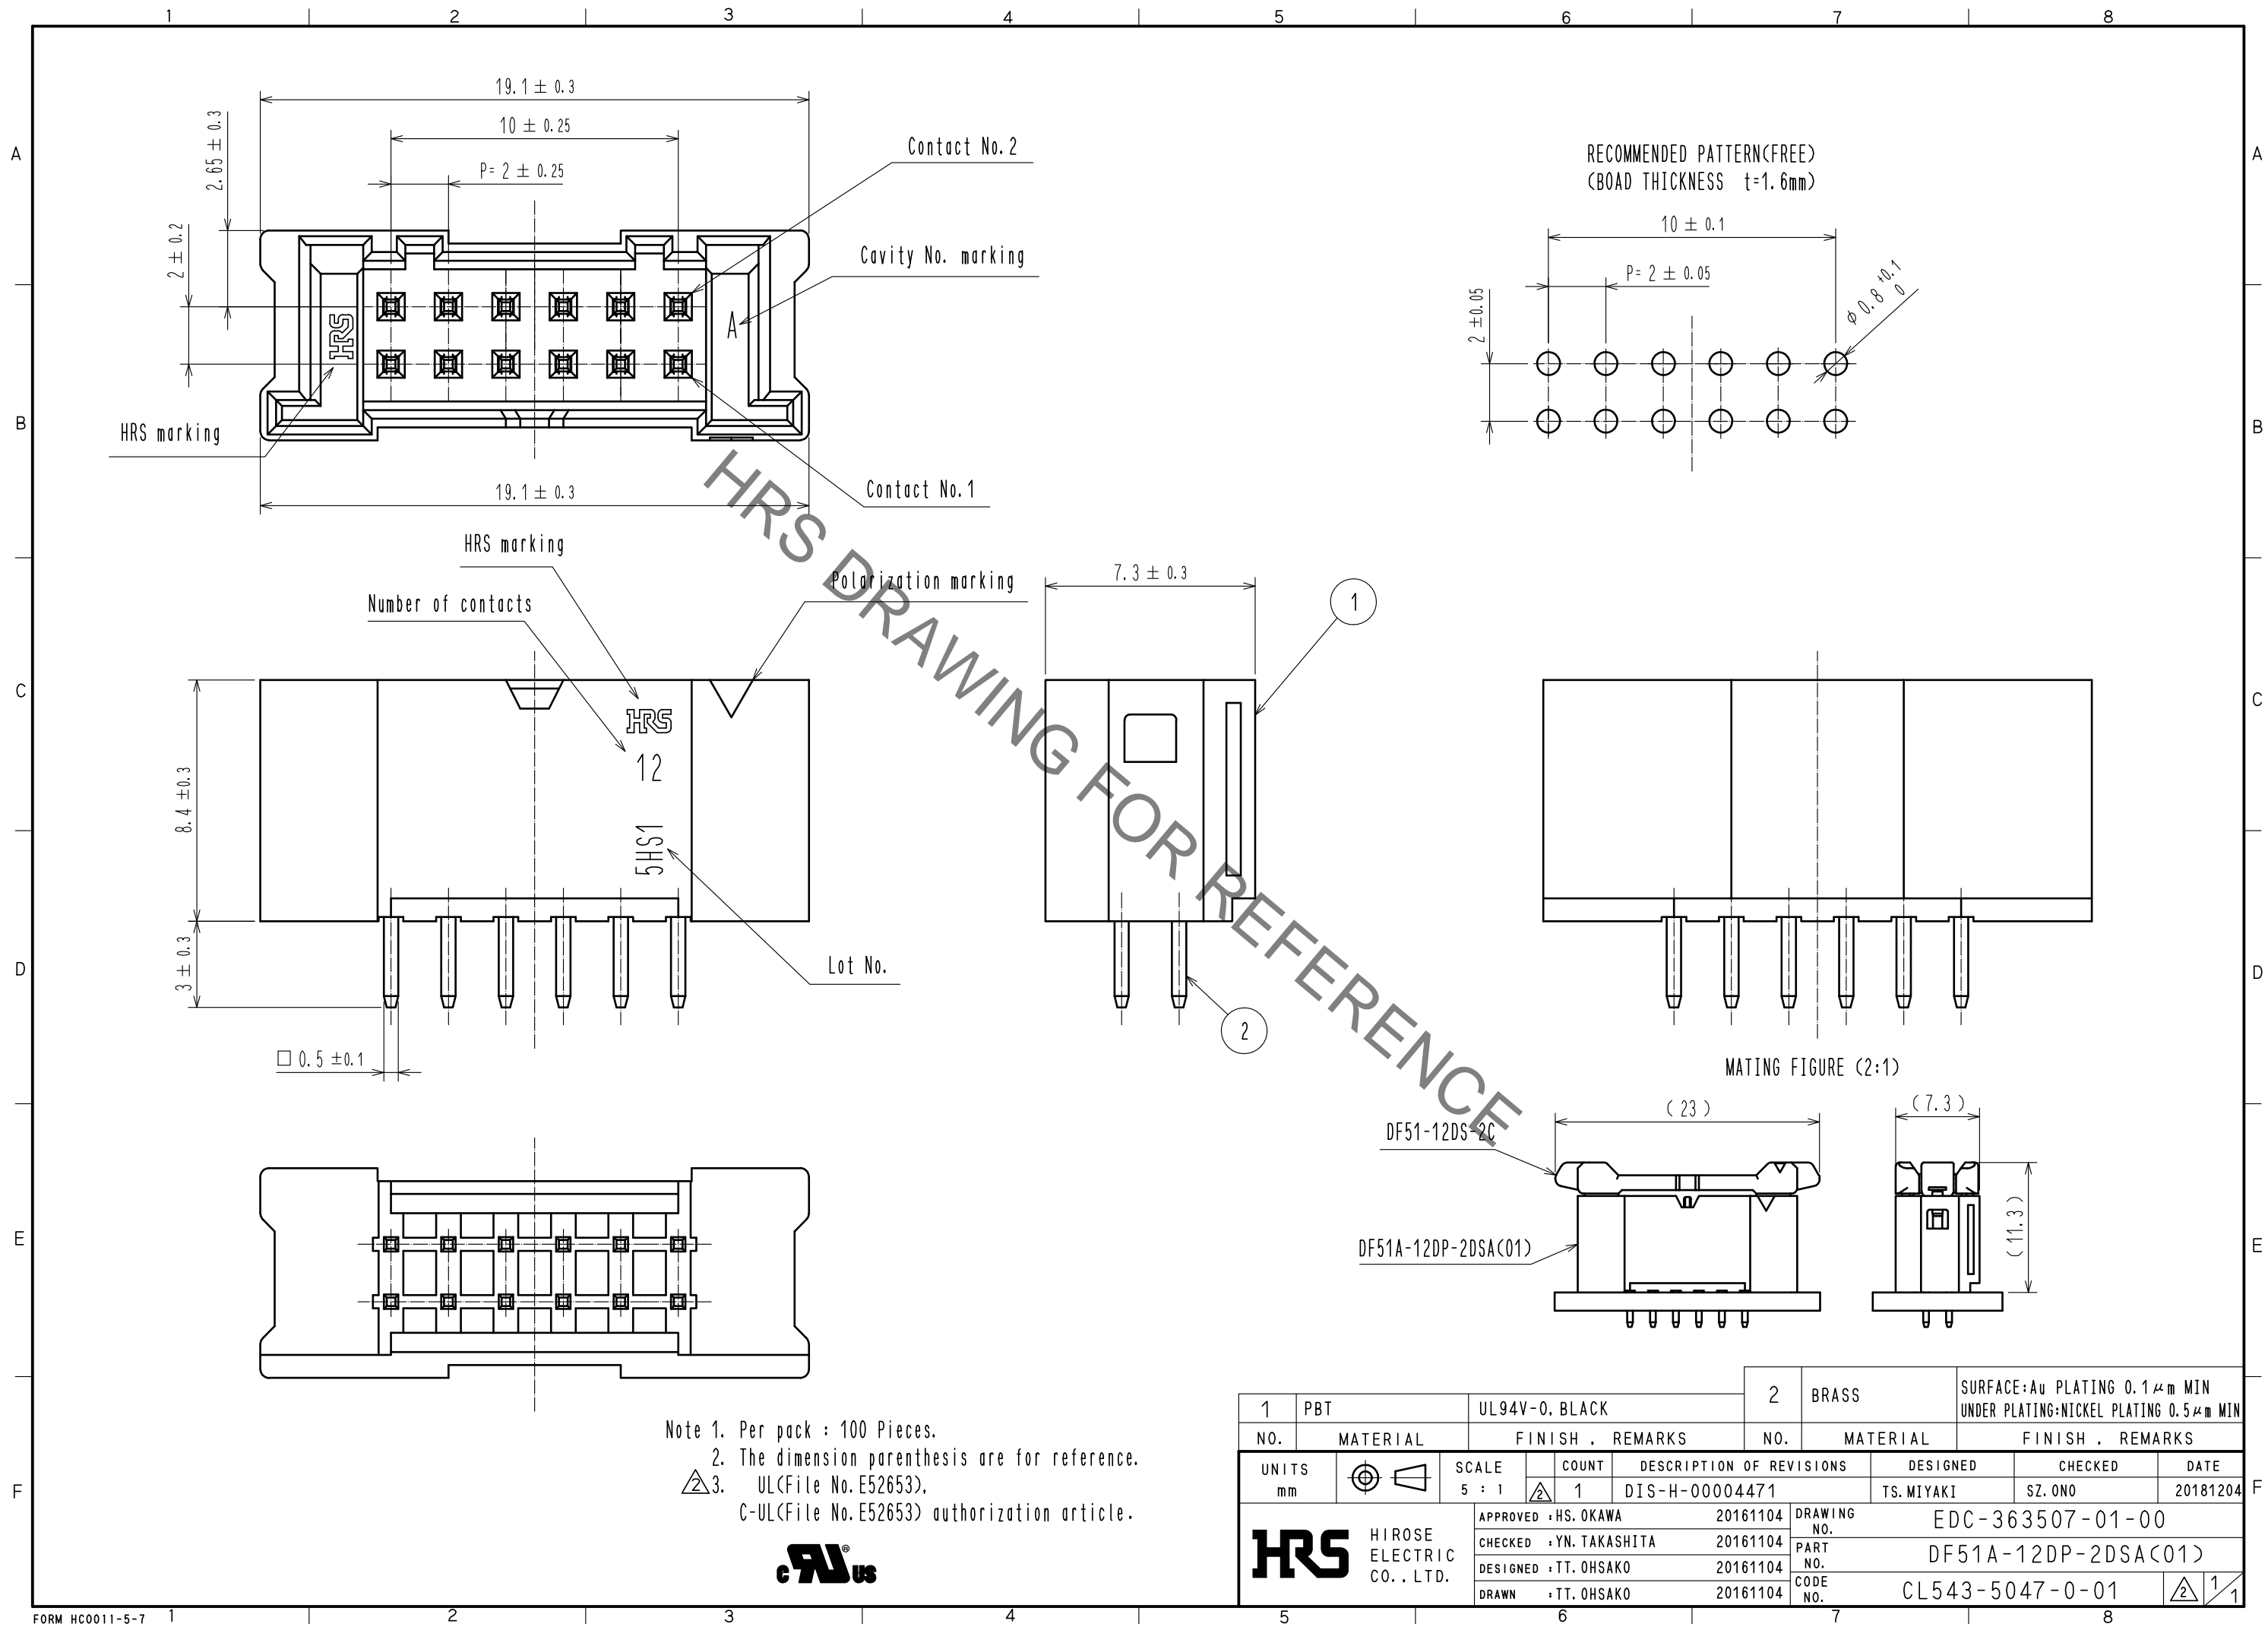

Note 1. Per pack : 100 Pieces.  
 2. The dimension parenthesis are for reference.  
 3. UL(File No.E52653),  
 C-UL(File No.E52653) authorization article.

1	PBT	UL94V-0, BLACK	2	BRASS	SURFACE: Au PLATING 0.1 $\mu\text{m}$ MIN UNDER PLATING: NICKEL PLATING 0.5 $\mu\text{m}$ MIN
NO.	MATERIAL	FINISH, REMARKS	NO.	MATERIAL	FINISH, REMARKS
UNITS mm		SCALE 5 : 1	COUNT 1	DESCRIPTION OF REVISIONS DIS-H-00004471	DESIGNED TS. MIYAKI
				CHECKED Y.N. TAKASHITA	CHECKED SZ. ONO
				DESIGNED TT. OHSAKO	DATE 20181204
				DRAWN TT. OHSAKO	
HIROSE ELECTRIC CO., LTD.				APPROVED : HS. OKAWA	20161104
				CHECKED : YN. TAKASHITA	20161104
				DESIGNED : TT. OHSAKO	20161104
				DRAWN : TT. OHSAKO	20161104
				DRAWING NO.	EDC-363507-01-00
				PART NO.	DF51A-12DP-2DSA(01)
				CODE NO.	CL543-5047-0-01
					1/1