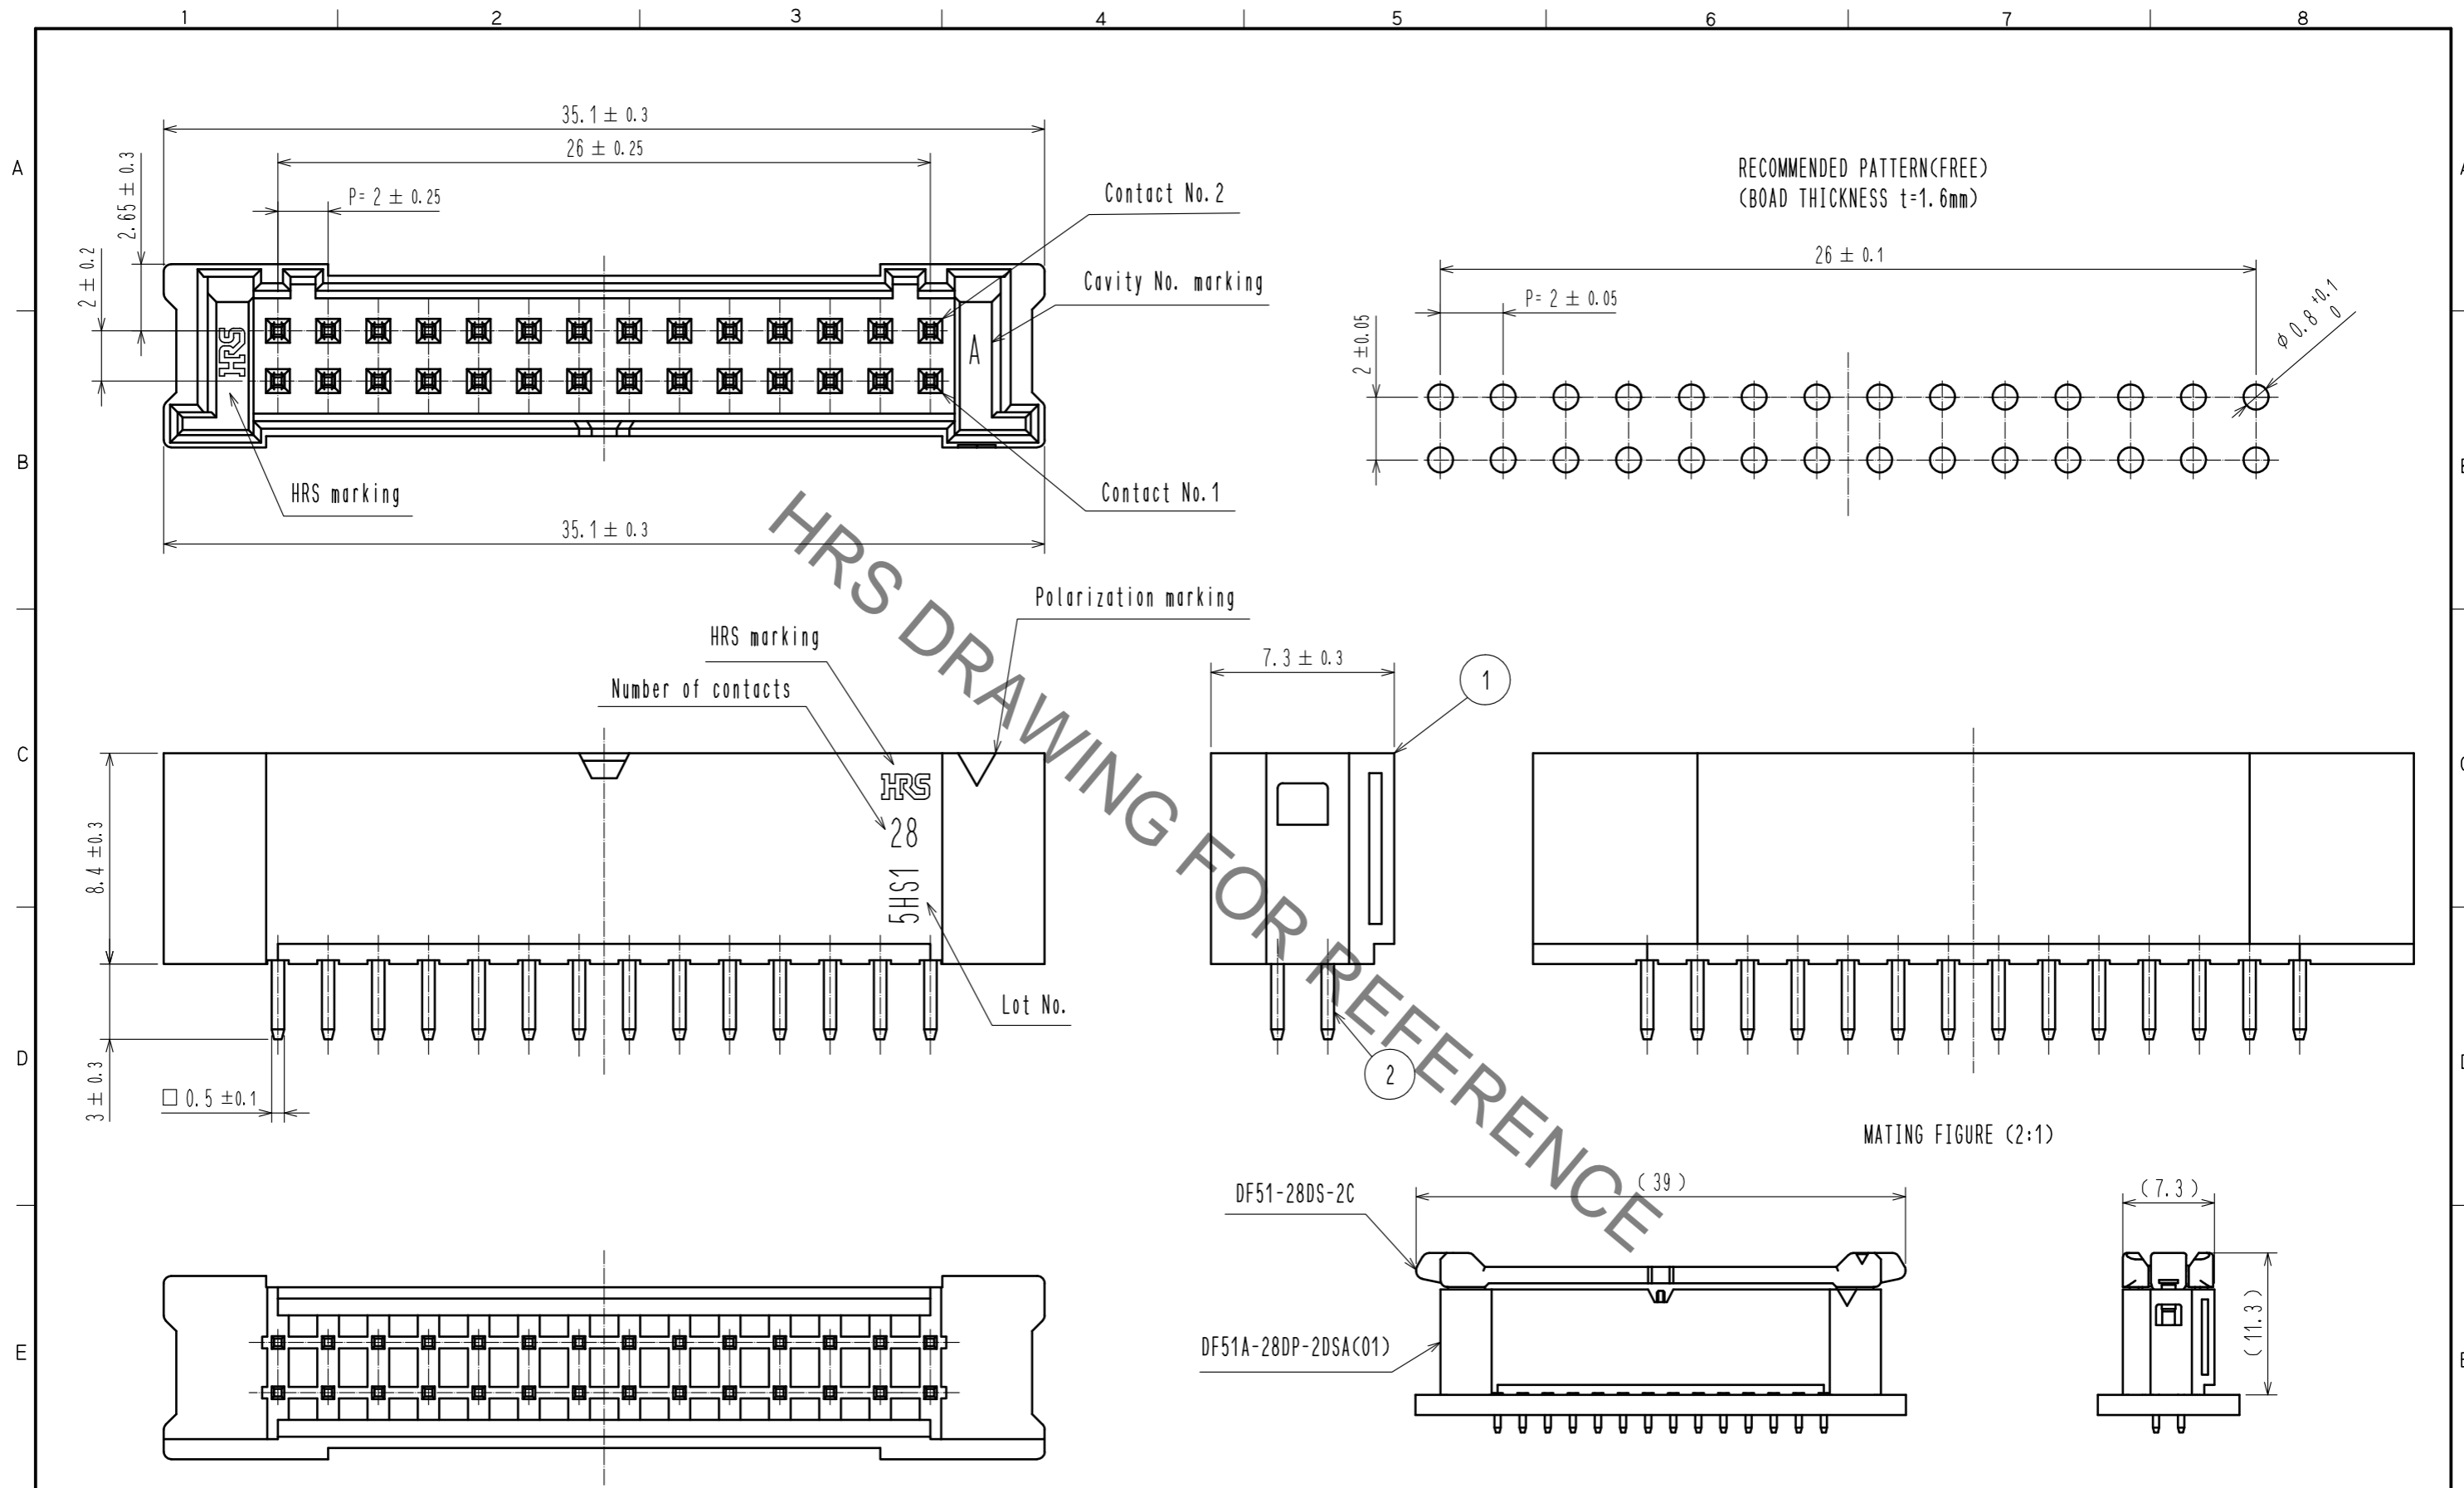

Note 1. Per pack : 100 Pieces.
 2. The dimension parenthesis are for reference.
 3. UL(File No. E52653),
 C-UL(File No. E52653) authorization article.

1	PBT	UL94V-0, BLACK	2	BRASS	SURFACE: Au PLATING 0.1 μm MIN UNDER PLATING: NICKEL PLATING 0.5 μm MIN
NO.	MATERIAL	FINISH, REMARKS	NO.	MATERIAL	FINISH, REMARKS
UNITS mm		SCALE 4 : 1	COUNT 1	DESCRIPTION OF REVISIONS DIS-H-00004483	DESIGNED TS. MIYAKI
APPROVED : HS. OKAWA 20180320				DESIGNED	EDC-363515-01-00
CHECKED : ST. WADA 20180320				CHECKED	SZ. ONO
DESIGNED : TH. SATO 20180320				DATE	20181206
DRAWN : TH. SATO 20180320				DRAWING NO.	EDC-363515-01-00
HRS HIROSE ELECTRIC CO., LTD.				PART NO.	DF51A-28DP-2DSA(01)
				CODE NO.	CL543-5055-0-01
					1/1