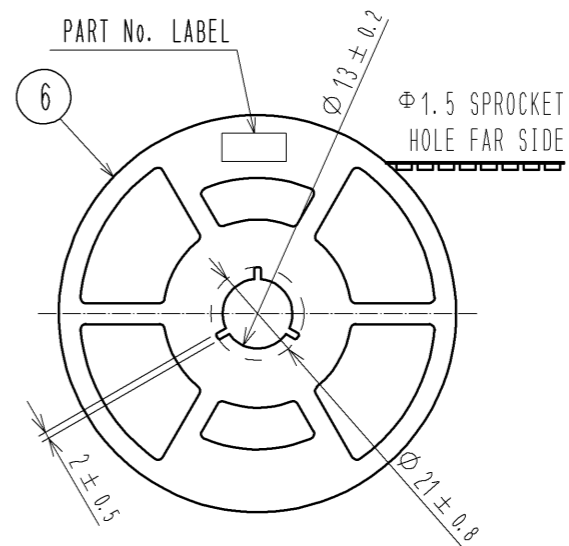

- NOTES
1. LEAD CO-PLANARITY SHALL BE 0.1mmMAX.
 2. PER REEL : 5000 COMPONENTS.
 3. THE DIMENSIONS IN PARENTHESES ARE FOR REFERENCE.
 4. REFER TO JIS 0806. (PACKING OF COMPONENTS FOR AUTO HANDRING)
 5. DO NOT MOUNT ANY OTHER COMPONENTS TO THE INDICATED AREA WHEN USING OUR RECOMMENDED TOOL.
 6. LOCATION OF THE CONNECTOR AND RECOMMENDED PCB LAYOUT ARE ALIGNED WITH THOSE CENTERS.

RECOMMENDED METAL MASK
 THICKNESS 0.1mm
 OPENING RATIO 100% (LEAD PAD)
 100% (GND PAD)

2	LCP	UL94V-0. BLACK	6	PS	BLACK
1	PHOSPHOR BRONZE	CONTACT AREA : Au PLATING 0.1μmMIN LEAD AREA : Au PLATING 0.05μmMIN UNDER PLATING : Ni PLATING 1μmMIN	5	POLYESTER	CLEAR
			4	PS	CLEAR
			3	PHOSPHOR BRONZE	WHOLE AREA : Sn PLATING 1μmMIN UNDER PLATING:Cu PLATING 0.3μmMIN
NO.	MATERIAL	FINISH . REMARKS	NO.	MATERIAL	FINISH . REMARKS
UNITS mm		SCALE FREE	COUNT △	DESCRIPTION OF REVISIONS	
APPROVED : TS. SAKATA		11. 04. 04		DRAWING NO. EDC3-329549-01	
CHECKED : HS. OZAWA		11. 04. 04		PART NO. DF56C-26S-0. 3V(51)	
DESIGNED : AH. MIYAZAKI		11. 04. 01		CODE NO. CL662-5603-9-51	
DRAWN : AH. MIYAZAKI		11. 04. 01		1/2	

4 STYLE AND DIMENSION OF REEL(FREE)

DETAIL OF PART No. LABEL

生産月日	年月日
図番	CL662-5603-9-51
品名	DF56C-26S-0.3V(51)
納入数量	5000個
納入者	ヒロセ電機株式会社

SUPPLIER

QUANTITY

PART No.

CODE No.

DATE OF MANUFACTURED

4 TAPING(FREE)

HRS

図番: EDC3-329549-01
 製品名: DF56C-26S-0.3V(51)
 製品コード: CL662-5603-9-51

△ 2/2

X-ON Electronics

Largest Supplier of Electrical and Electronic Components

Click to view similar products for [Headers & Wire Housings](#) category: