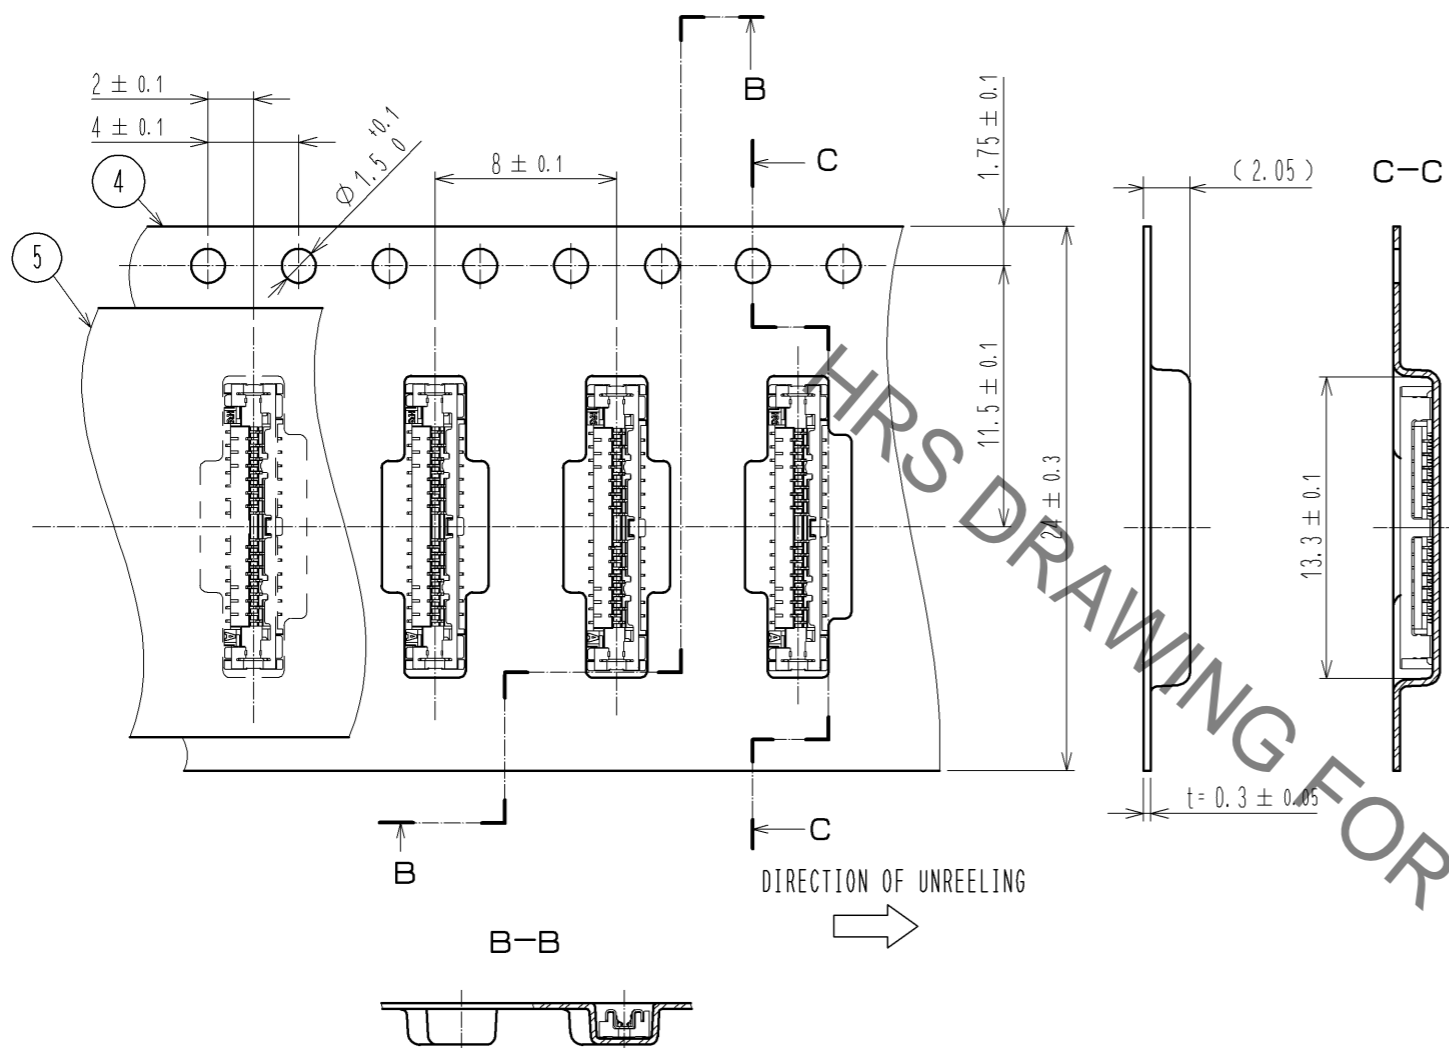

- NOTES
1. LEAD CO-PLANARITY SHALL BE 0.1mmMAX.
 2. PER REEL : 5000 COMPONENTS.
 3. THE DIMENSIONS IN PARENTHESES ARE FOR REFERENCE.
 4. REFER TO JIS 0806. (PACKING OF COMPONENTS FOR AUTO HANDRING)
 5. DO NOT MOUNT ANY OTHER COMPONENTS TO THE INDICATED AREA WHEN USING OUR RECOMMENDED TOOL.
 6. LOCATION OF THE CONNECTOR AND RECOMMENDED PCB LAYOUT ARE ALIGNED WITH THOSE CENTERS.

RECOMMENDED METAL MASK
 THICKNESS 0.1mm
 OPENING RATIO 100% (LEAD PAD)
 100% (GND PAD)

2	LCP	UL94V-0. BLACK	6	PS	BLACK
1	PHOSPHOR BRONZE	CONTACT AREA : Au PLATING 0.1μmMIN LEAD AREA : Au PLATING 0.05μmMIN UNDER PLATING : Ni PLATING 1μmMIN	5	POLYESTER	CLEAR
			4	PS	CLEAR
			3	PHOSPHOR BRONZE	WHOLE AREA : Sn PLATING 1μmMIN UNDER PLATING:Cu PLATING 0.3μmMIN
NO.	MATERIAL	FINISH . REMARKS	NO.	MATERIAL	FINISH . REMARKS
UNITS mm		SCALE FREE	COUNT △	DESCRIPTION OF REVISIONS	
APPROVED : TS. SAKATA		11. 04. 04		DRAWING NO. EDC3-329549-01	
CHECKED : HS. OZAWA		11. 04. 04		PART NO. DF56C-26S-0. 3V(51)	
DESIGNED : AH. MIYAZAKI		11. 04. 01		CODE NO. CL662-5603-9-51	
DRAWN : AH. MIYAZAKI		11. 04. 01		1/2	

4 STYLE AND DIMENSION OF REEL(FREE)

DETAIL OF PART No. LABEL

生産月日	年月日
図番	CL662-5603-9-51
品名	DF56C-26S-0.3V(51)
納入数量	5000個
納入者	ヒロセ電機株式会社

SUPPLIER

QUANTITY

PART No.

CODE No.

DATE OF MANUFACTURED