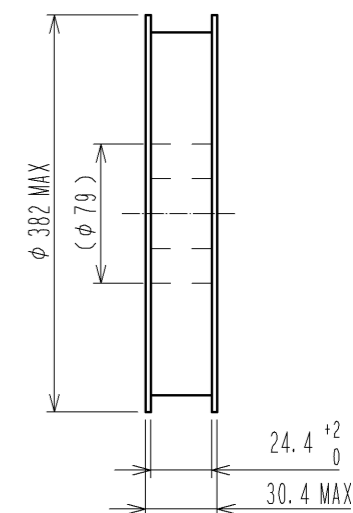

- NOTES
1. LEAD CO-PLANARITY SHALL BE 0.1mmMAX.
 2. PER REEL : 5000 COMPONENTS.
 3. THE DIMENSIONS IN PARENTHESES ARE FOR REFERENCE.
 4. REFER TO JIS 0806. (PACKING OF COMPONENTS FOR AUTO HANDRING)
 5. DO NOT MOUNT ANY OTHER COMPONENTS TO THE INDICATED AREA WHEN USING OUR RECOMMENDED TOOL.
 6. LOCATION OF THE CONNECTOR AND RECOMMENDED PCB LAYOUT ARE ALIGNED WITH THOSE CENTERS.

RECOMMENDED METAL MASK
 THICKNESS 0.1mm
 OPENING RATIO 100% (LEAD PAD)
 100% (GND PAD)

2	LCP	UL94V-0. BLACK	6	PS	BLACK
1	PHOSPHOR BRONZE	CONTACT AREA : Au PLATING 0.1μmMIN LEAD AREA : Au PLATING 0.05μmMIN UNDER PLATING : Ni PLATING 1μmMIN	5	POLYESTER	CLEAR
			4	PS	CLEAR
			3	PHOSPHOR BRONZE	WHOLE AREA : Sn PLATING 1μmMIN UNDER PLATING:Cu PLATING 0.3μmMIN
NO.	MATERIAL	FINISH . REMARKS	NO.	MATERIAL	FINISH . REMARKS
UNITS mm		SCALE FREE	COUNT △	DESCRIPTION OF REVISIONS	
APPROVED : TS. SAKATA		11. 04. 04		DRAWING NO. EDC3-329549-01	
CHECKED : HS. OZAWA		11. 04. 04		PART NO. DF56C-26S-0. 3V(51)	
DESIGNED : AH. MIYAZAKI		11. 04. 01		CODE NO. CL662-5603-9-51	
DRAWN : AH. MIYAZAKI		11. 04. 01		1/2	

4 STYLE AND DIMENSION OF REEL(FREE)

DETAIL OF PART No. LABEL

生産月日	年月日
図番	CL662-5603-9-51
品名	DF56C-26S-0.3V(51)
納入数量	5000個
納入者	ヒロセ電機株式会社

SUPPLIER

QUANTITY

PART No.

CODE No.

DATE OF MANUFACTURED