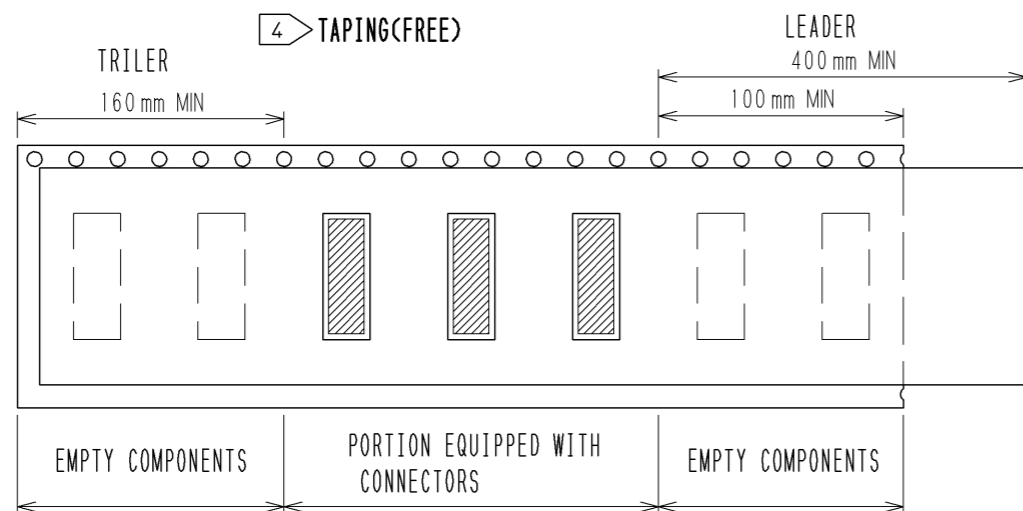

4 TAPING(FREE)

HRS

図番: EDC3-329549-01
 製品名: DF56C-26S-0.3V(51)
 製品コード: CL662-5603-9-51

△ 2/2

X-ON Electronics

Largest Supplier of Electrical and Electronic Components

Click to view similar products for [Headers & Wire Housings](#) category: