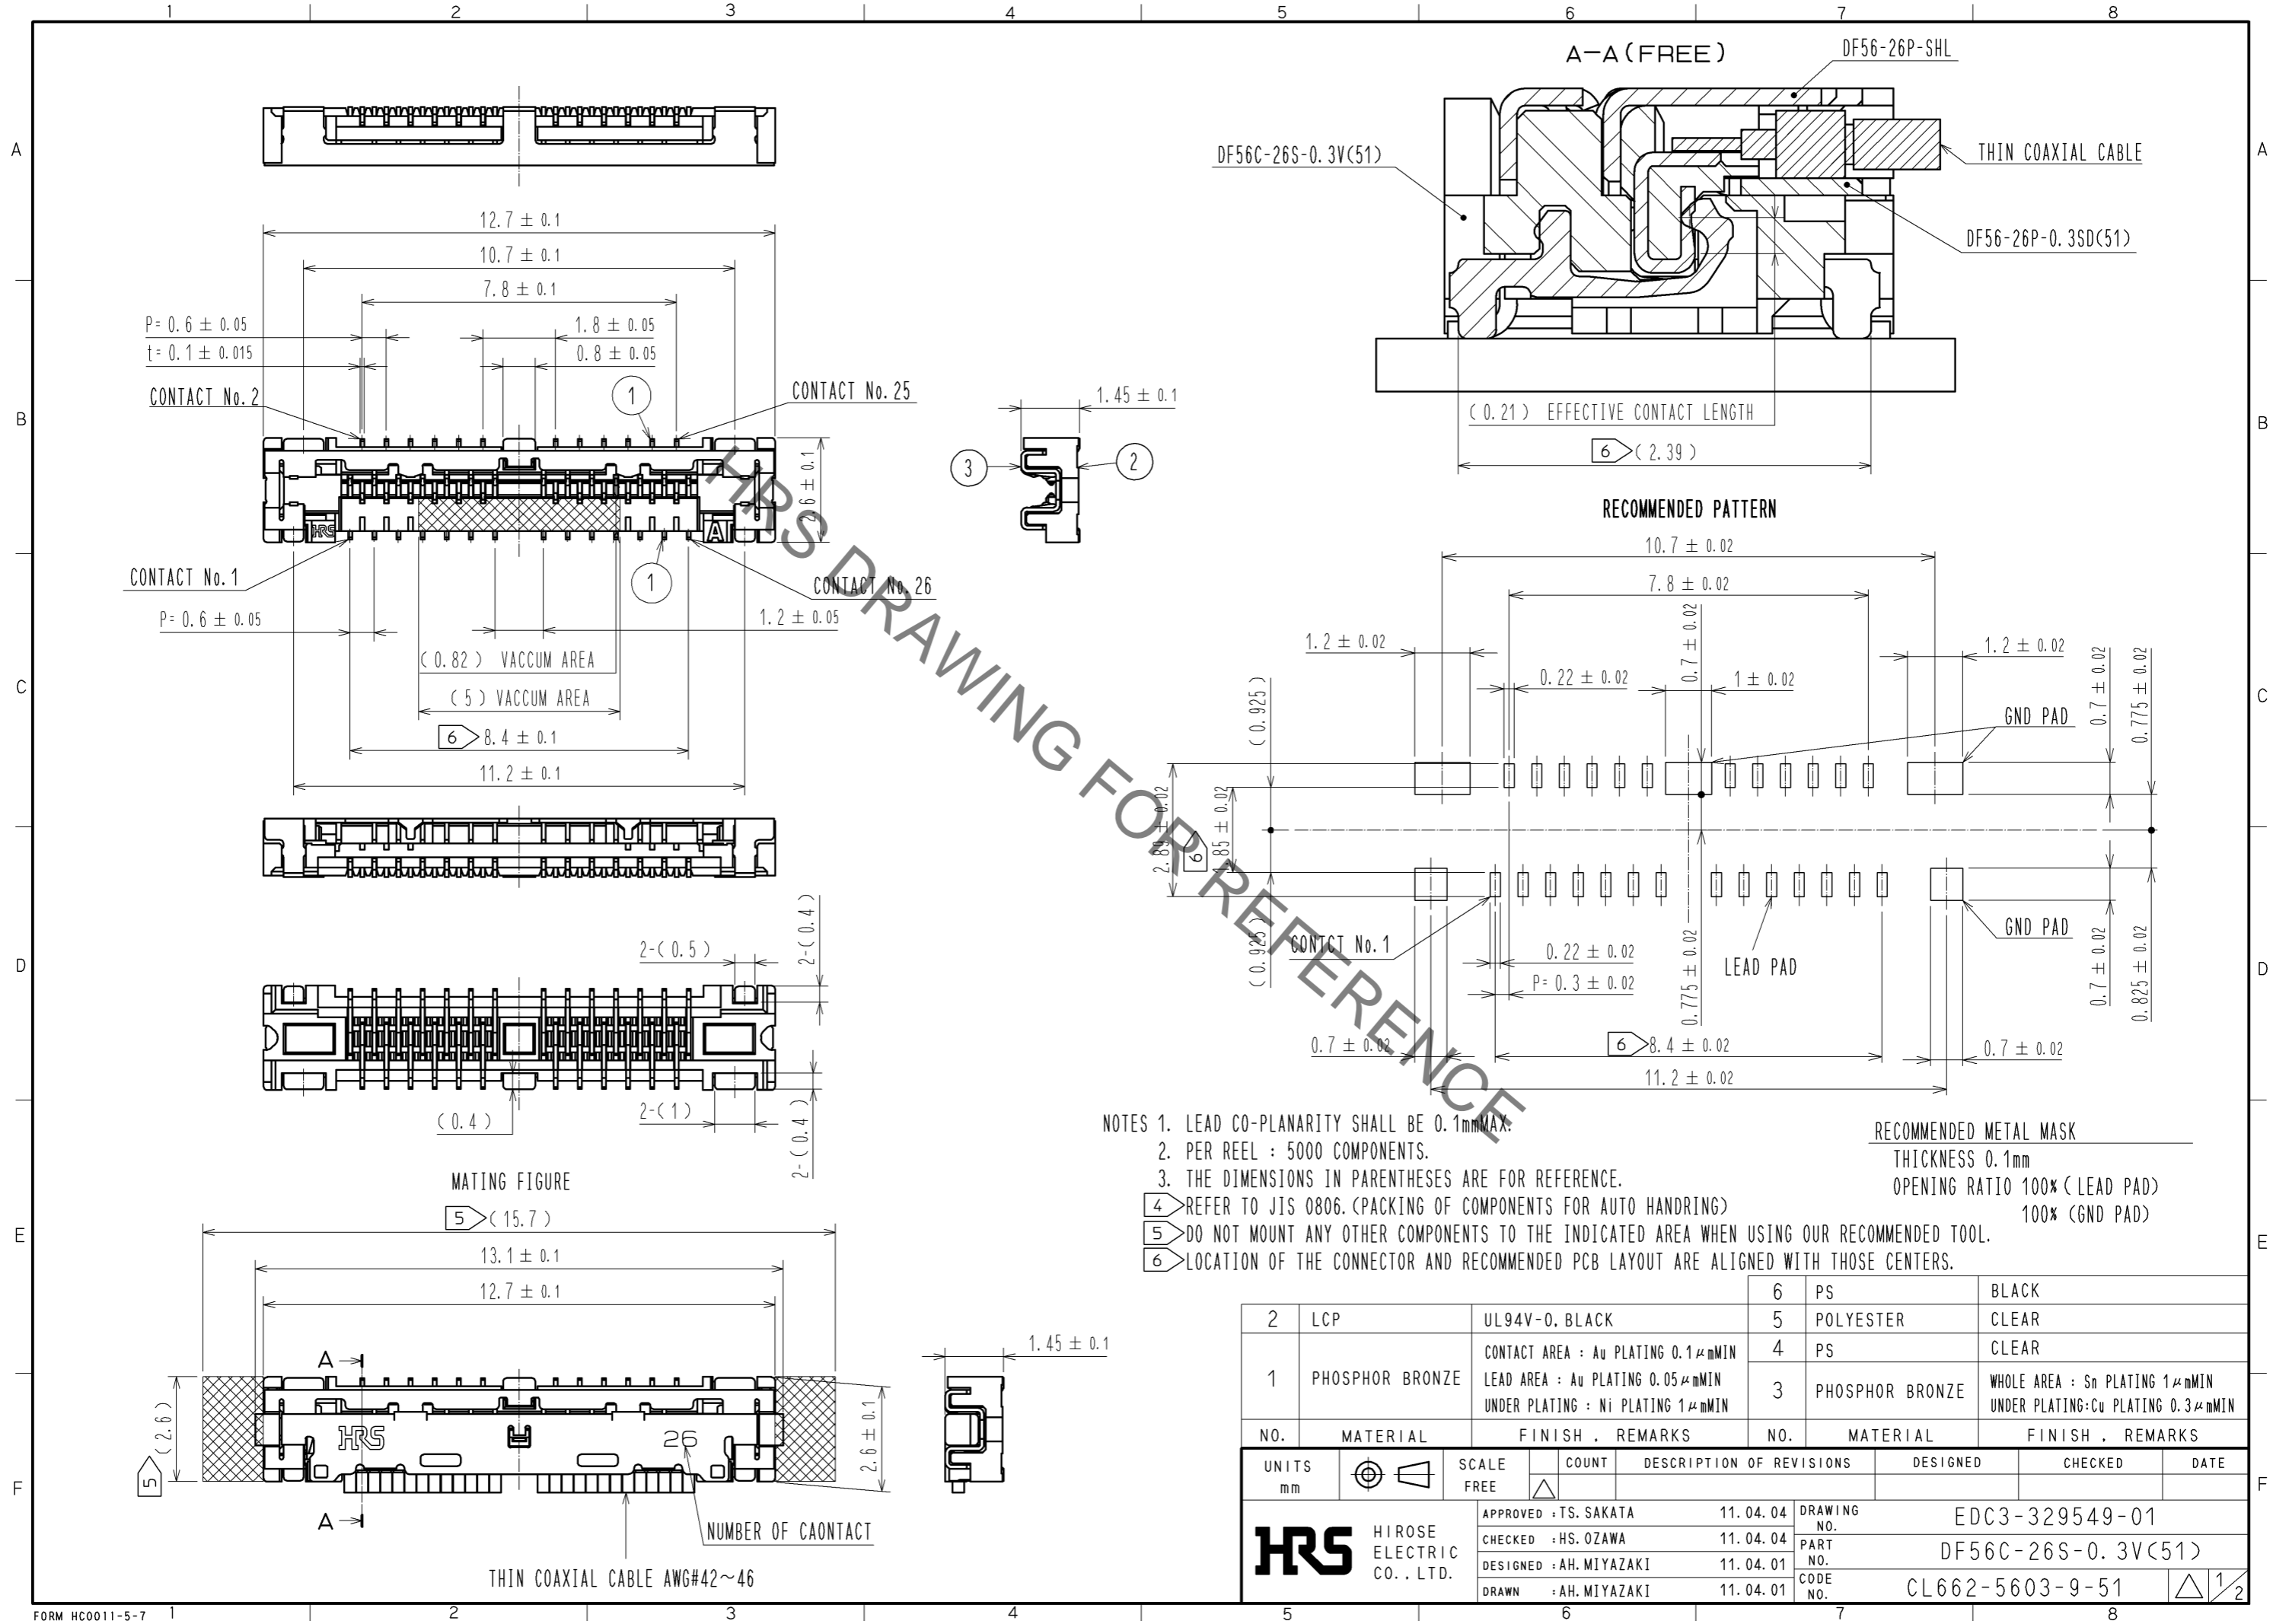

- NOTES
1. LEAD CO-PLANARITY SHALL BE 0.1mmMAX.
 2. PER REEL : 5000 COMPONENTS.
 3. THE DIMENSIONS IN PARENTHESES ARE FOR REFERENCE.
 4. REFER TO JIS 0806. (PACKING OF COMPONENTS FOR AUTO HANDRING)
 5. DO NOT MOUNT ANY OTHER COMPONENTS TO THE INDICATED AREA WHEN USING OUR RECOMMENDED TOOL.
 6. LOCATION OF THE CONNECTOR AND RECOMMENDED PCB LAYOUT ARE ALIGNED WITH THOSE CENTERS.

RECOMMENDED METAL MASK
 THICKNESS 0.1mm
 OPENING RATIO 100% (LEAD PAD)
 100% (GND PAD)

2	LCP	UL94V-0. BLACK	6	PS	BLACK
1	PHOSPHOR BRONZE	CONTACT AREA : Au PLATING 0.1μmMIN LEAD AREA : Au PLATING 0.05μmMIN UNDER PLATING : Ni PLATING 1μmMIN	5	POLYESTER	CLEAR
			4	PS	CLEAR
			3	PHOSPHOR BRONZE	WHOLE AREA : Sn PLATING 1μmMIN UNDER PLATING:Cu PLATING 0.3μmMIN
NO.	MATERIAL	FINISH . REMARKS	NO.	MATERIAL	FINISH . REMARKS
UNITS mm		SCALE FREE	COUNT △	DESCRIPTION OF REVISIONS	
APPROVED : TS. SAKATA		11. 04. 04		DRAWING NO. EDC3-329549-01	
CHECKED : HS. OZAWA		11. 04. 04		PART NO. DF56C-26S-0. 3V(51)	
DESIGNED : AH. MIYAZAKI		11. 04. 01		CODE NO. CL662-5603-9-51	
DRAWN : AH. MIYAZAKI		11. 04. 01		1/2	