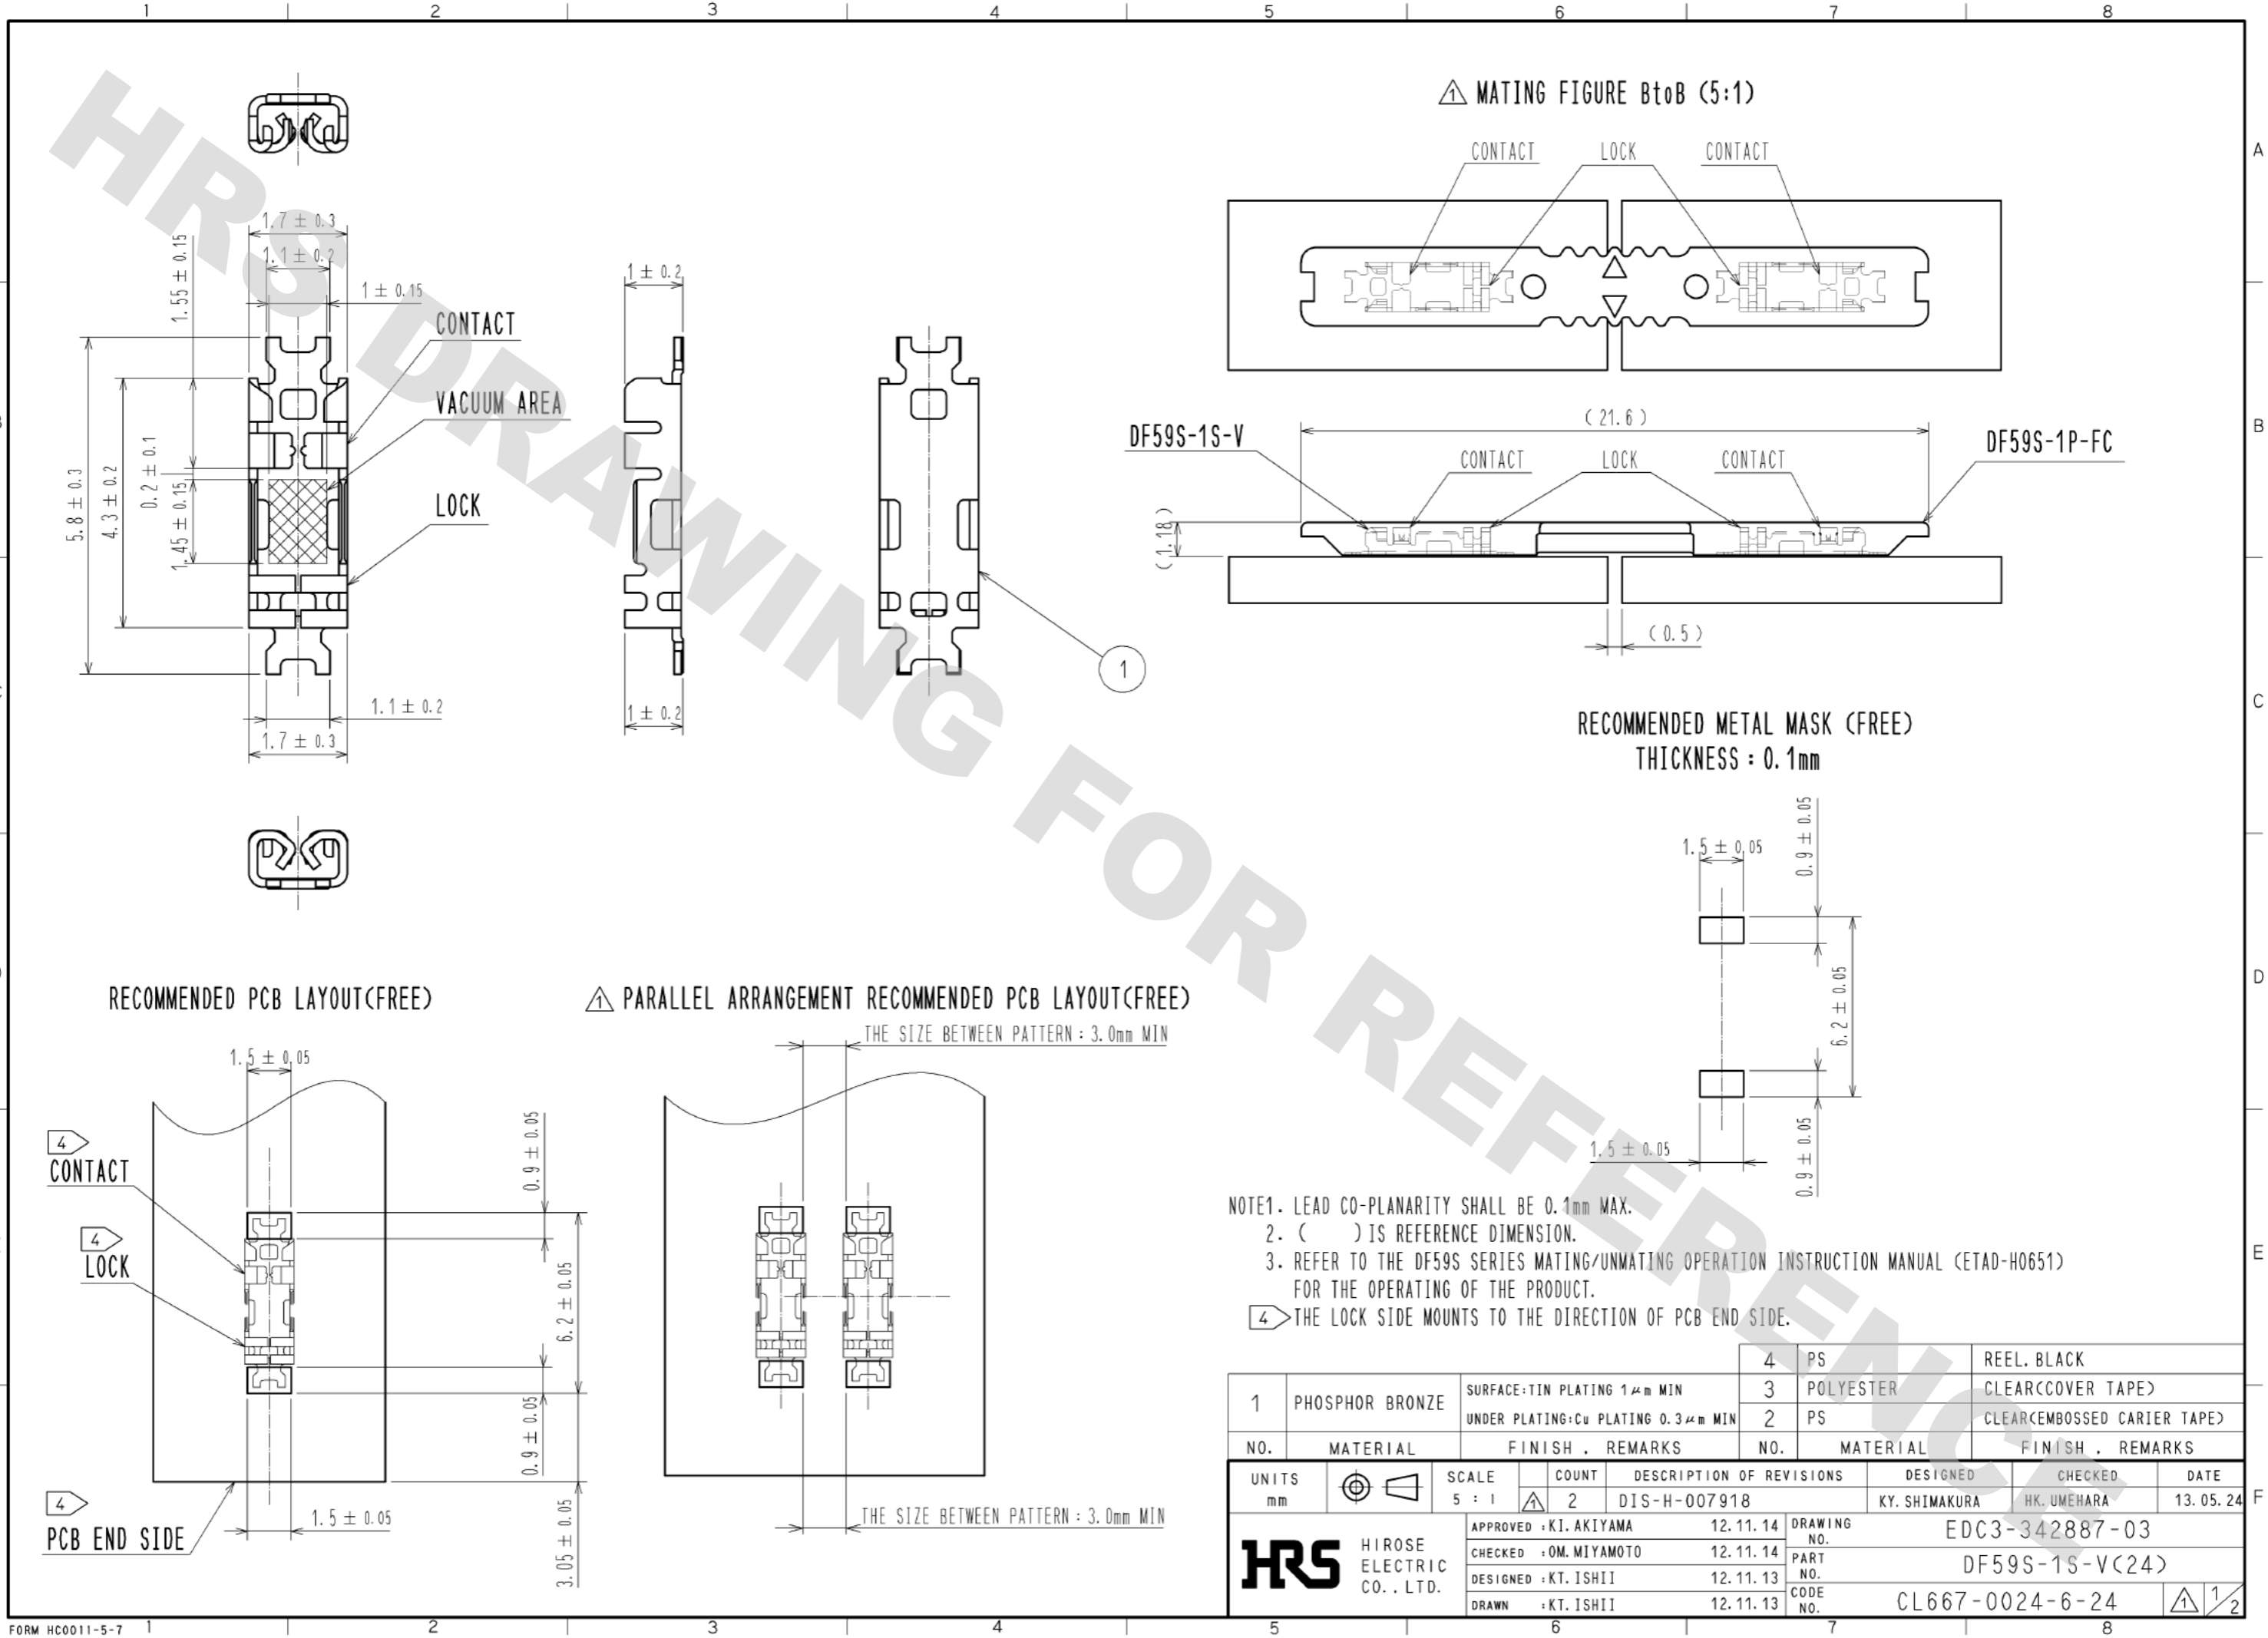

DRAWING FOR REFERENCE: This is subject to change without notice
05/31/2013

DRAWING FOR REFERENCE: This is subject to change without notice
05/31/2013

DETAIL OF PART No. LABEL

生産月日	年 月 日
図 番	CL667-0024-6-24
品 名	DF59S-1S-V(24)
納入数量	1000 K0
納入者	ヒロセ電機(株)

REFLOW TEMPERATURE PROFILE USING LEAD-FREE SOLDER PASTE (REFERENCE)

NUMBER OF REFLOW CYCLES 2 CYCLES MAX
THE TEMPERATURE IS MEASURED IN THE TERMINAL LEAD PART.
ADDITIONAL FACTORS, SUCH AS SOLDER PASTE TYPE,
PCB SIZE AND OTHER MOUNTED COMPONENTS COULD AFFECT
THE PROFILE.
THEREFORE, A THOROUGH EVALUATION OF MOUNTING CONDITION IS
REQUIRED PRIOR TO PRODUCTION.
TEMPERATURE IS MEASURED AT CONTACT LEAD.

NOTE5. 1REEL:1000 CONNECTORS.
6 REEL TO JIS C 0806. (PACKAGING OF COMPONENTS FOR AUTOMATING HANDLING)
7. THE DIMENSIONS IN PARENTHESES ARE FOR REFERENCE.

HRS	DRAWING NO.	EDC3-342887-03
	PART NO.	DF59S-1S-V(24)
	CODE NO.	CL667-0024-6-24
		2/2