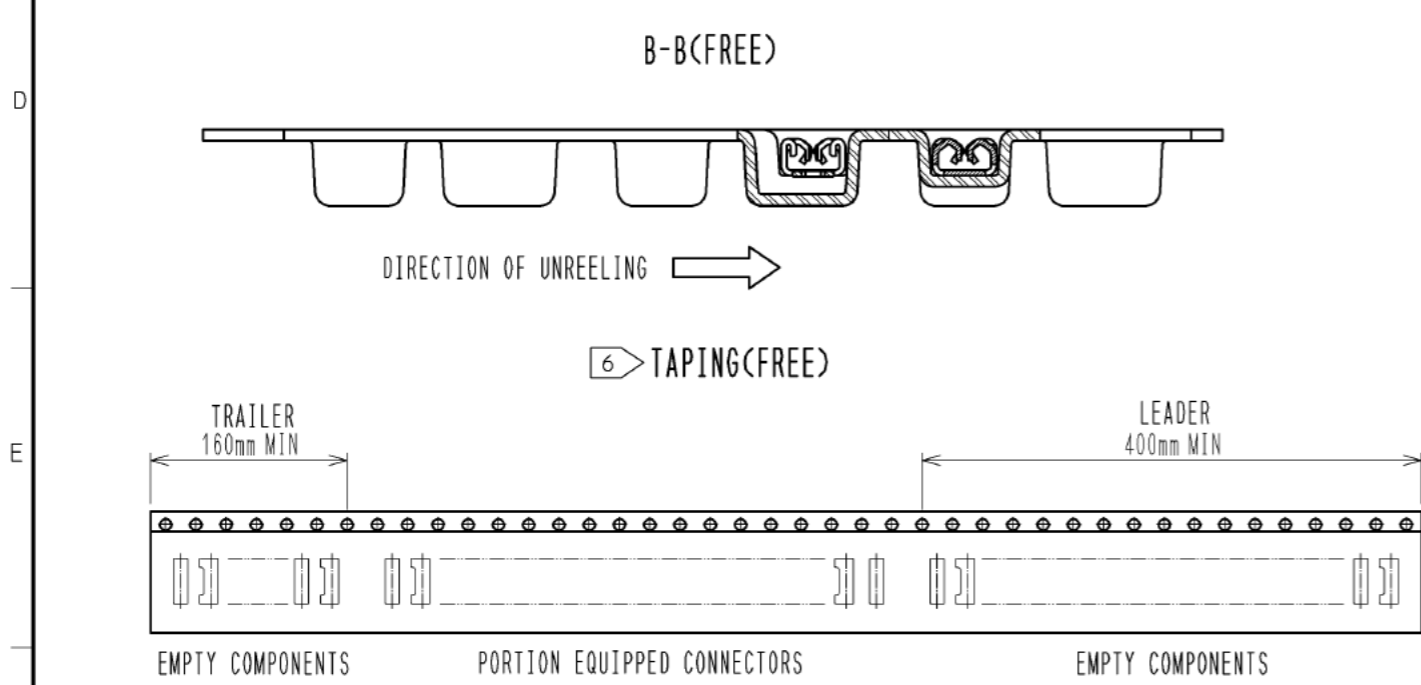

REFLOW TEMPERATURE PROFILE USING LEAD-FREE SOLDER PASTE (REFERENCE)

NUMBER OF REFLOW CYCLES 2 CYCLES MAX
THE TEMPERATURE IS MEASURED IN THE TERMINAL LEAD PART.
ADDITIONAL FACTORS, SUCH AS SOLDER PASTE TYPE,
PCB SIZE AND OTHER MOUNTED COMPONENTS COULD AFFECT
THE PROFILE.
THEREFORE, A THOROUGH EVALUATION OF MOUNTING CONDITION IS
REQUIRED PRIOR TO PRODUCTION.
TEMPERATURE IS MEASURED AT CONTACT LEAD.

NOTE5. 1REEL:1000 CONNECTORS.
6 REEL TO JIS C 0806. (PACKAGING OF COMPONENTS FOR AUTOMATING HANDLING)
7. THE DIMENSIONS IN PARENTHESES ARE FOR REFERENCE.

HRS	DRAWING NO.	EDC3-342887-03
	PART NO.	DF59S-1S-V(24)
	CODE NO.	CL667-0024-6-24
		2/2