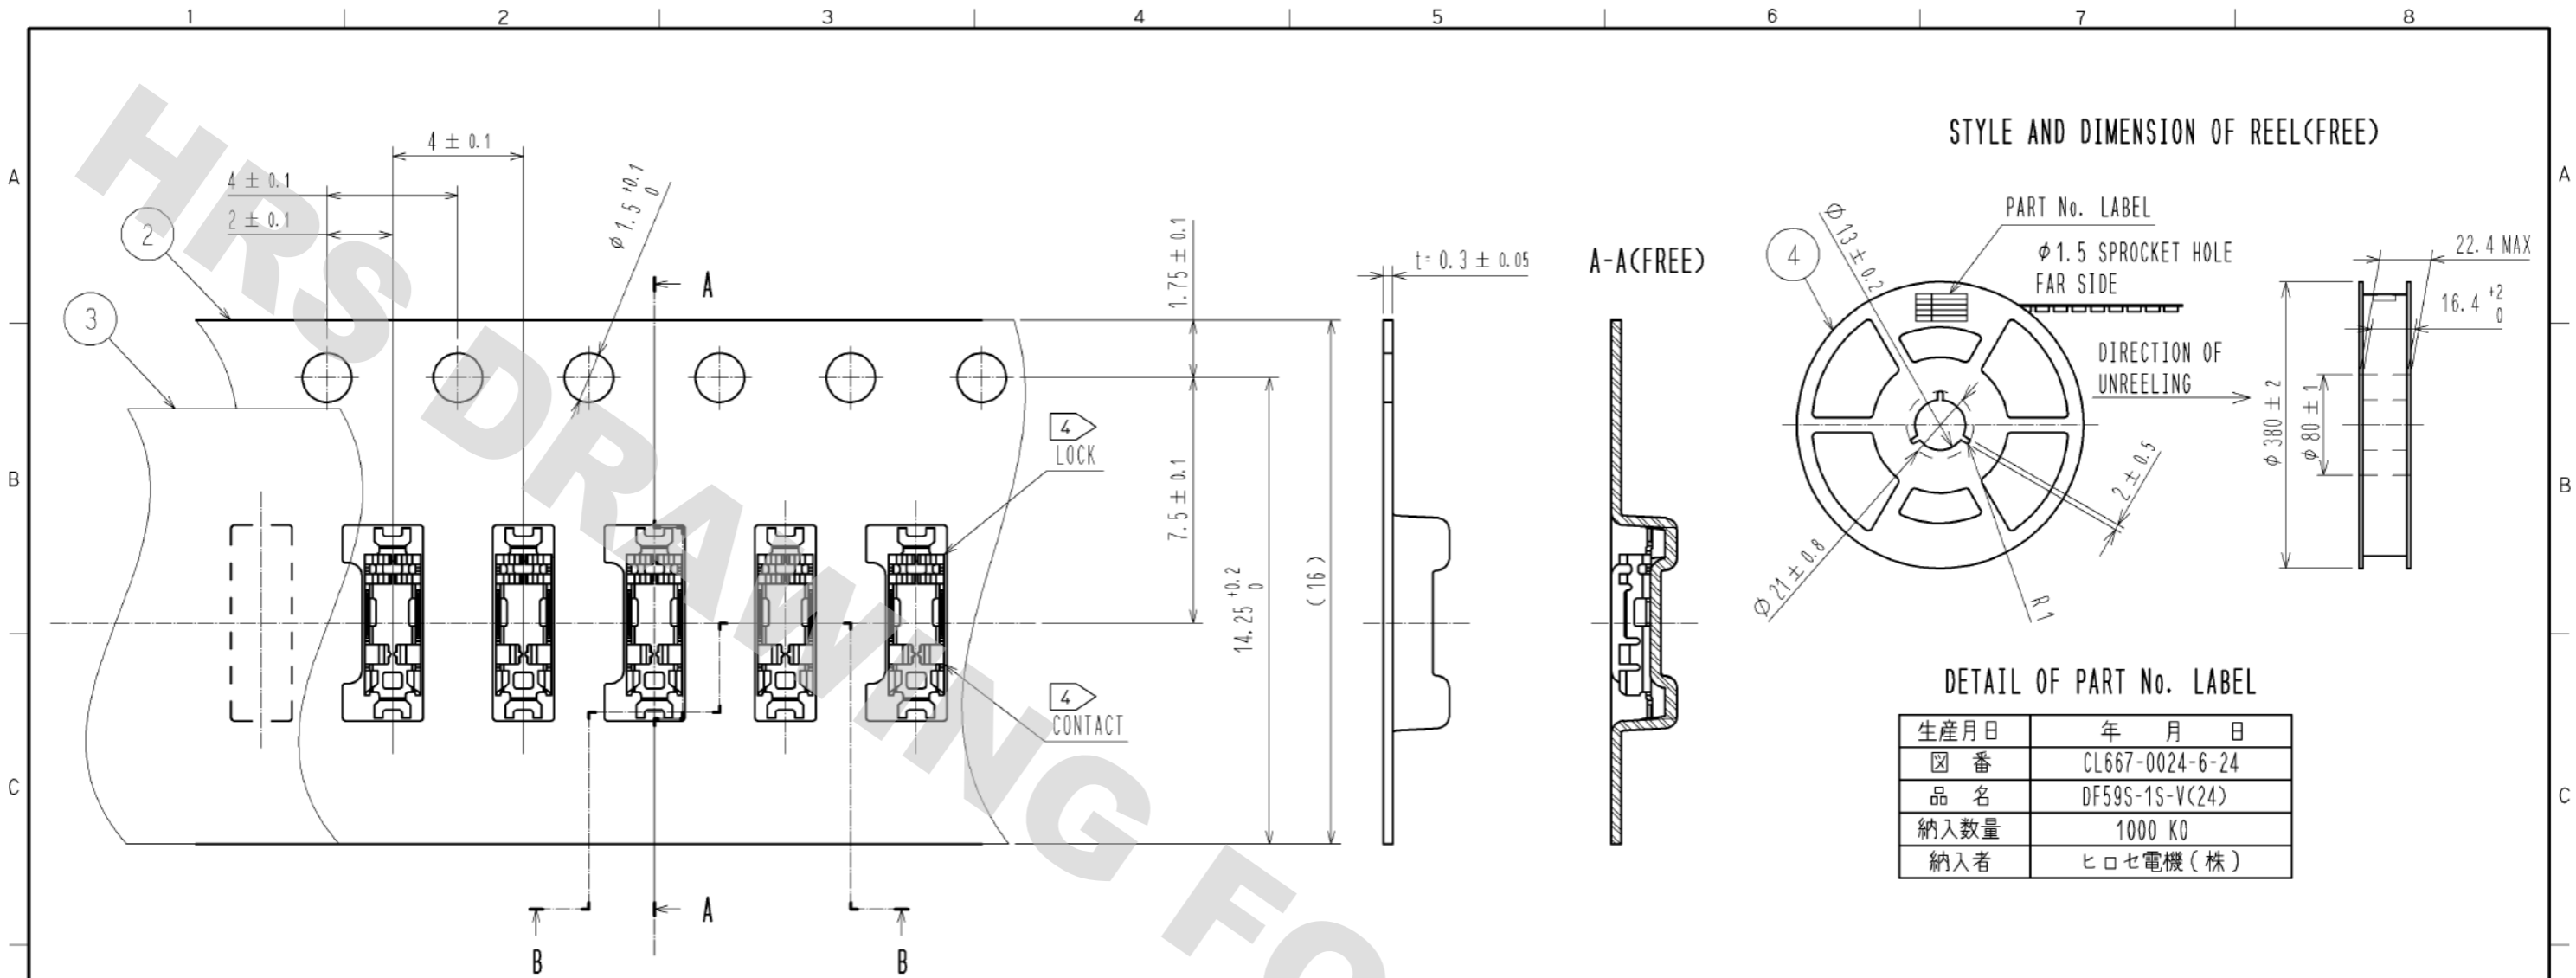

REFLOW TEMPERATURE PROFILE USING LEAD-FREE SOLDER PASTE (REFERENCE)

DRAWING FOR REFERENCE: This is subject to change without notice
05/31/2013

DETAIL OF PART No. LABEL

生産月日	年 月 日
図 番	CL667-0024-6-24
品 名	DF59S-1S-V(24)
納入数量	1000 K0
納入者	ヒロセ電機(株)