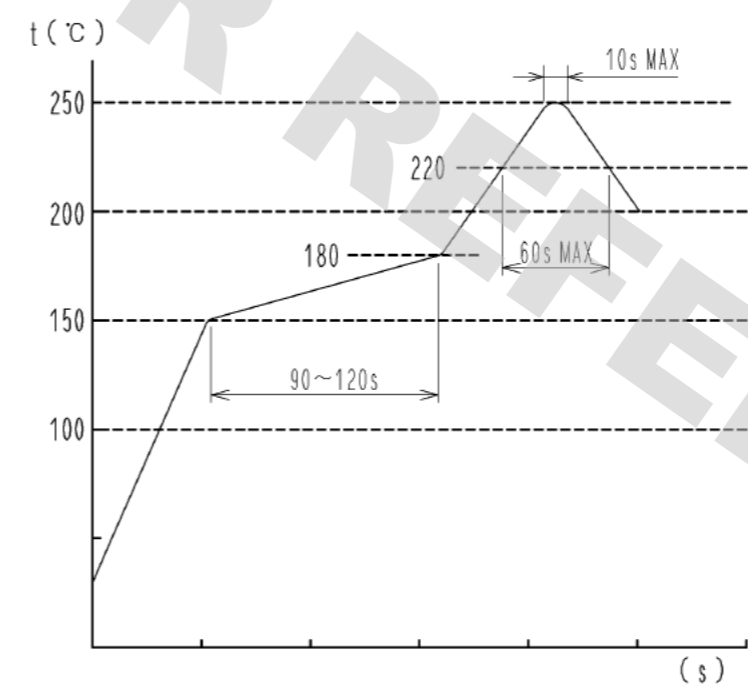

DRAWING FOR REFERENCE: This is subject to change without notice
05/31/2013

DRAWING FOR REFERENCE: This is subject to change without notice
05/31/2013

DETAIL OF PART No. LABEL

生産月日	年 月 日
図 番	CL667-0024-6-24
品 名	DF59S-1S-V(24)
納入数量	1000 K0
納入者	ヒロセ電機(株)

REFLOW TEMPERATURE PROFILE USING LEAD-FREE SOLDER PASTE (REFERENCE)

NUMBER OF REFLOW CYCLES 2 CYCLES MAX
THE TEMPERATURE IS MEASURED IN THE TERMINAL LEAD PART.
ADDITIONAL FACTORS, SUCH AS SOLDER PASTE TYPE,
PCB SIZE AND OTHER MOUNTED COMPONENTS COULD AFFECT
THE PROFILE.
THEREFORE, A THOROUGH EVALUATION OF MOUNTING CONDITION IS
REQUIRED PRIOR TO PRODUCTION.
TEMPERATURE IS MEASURED AT CONTACT LEAD.