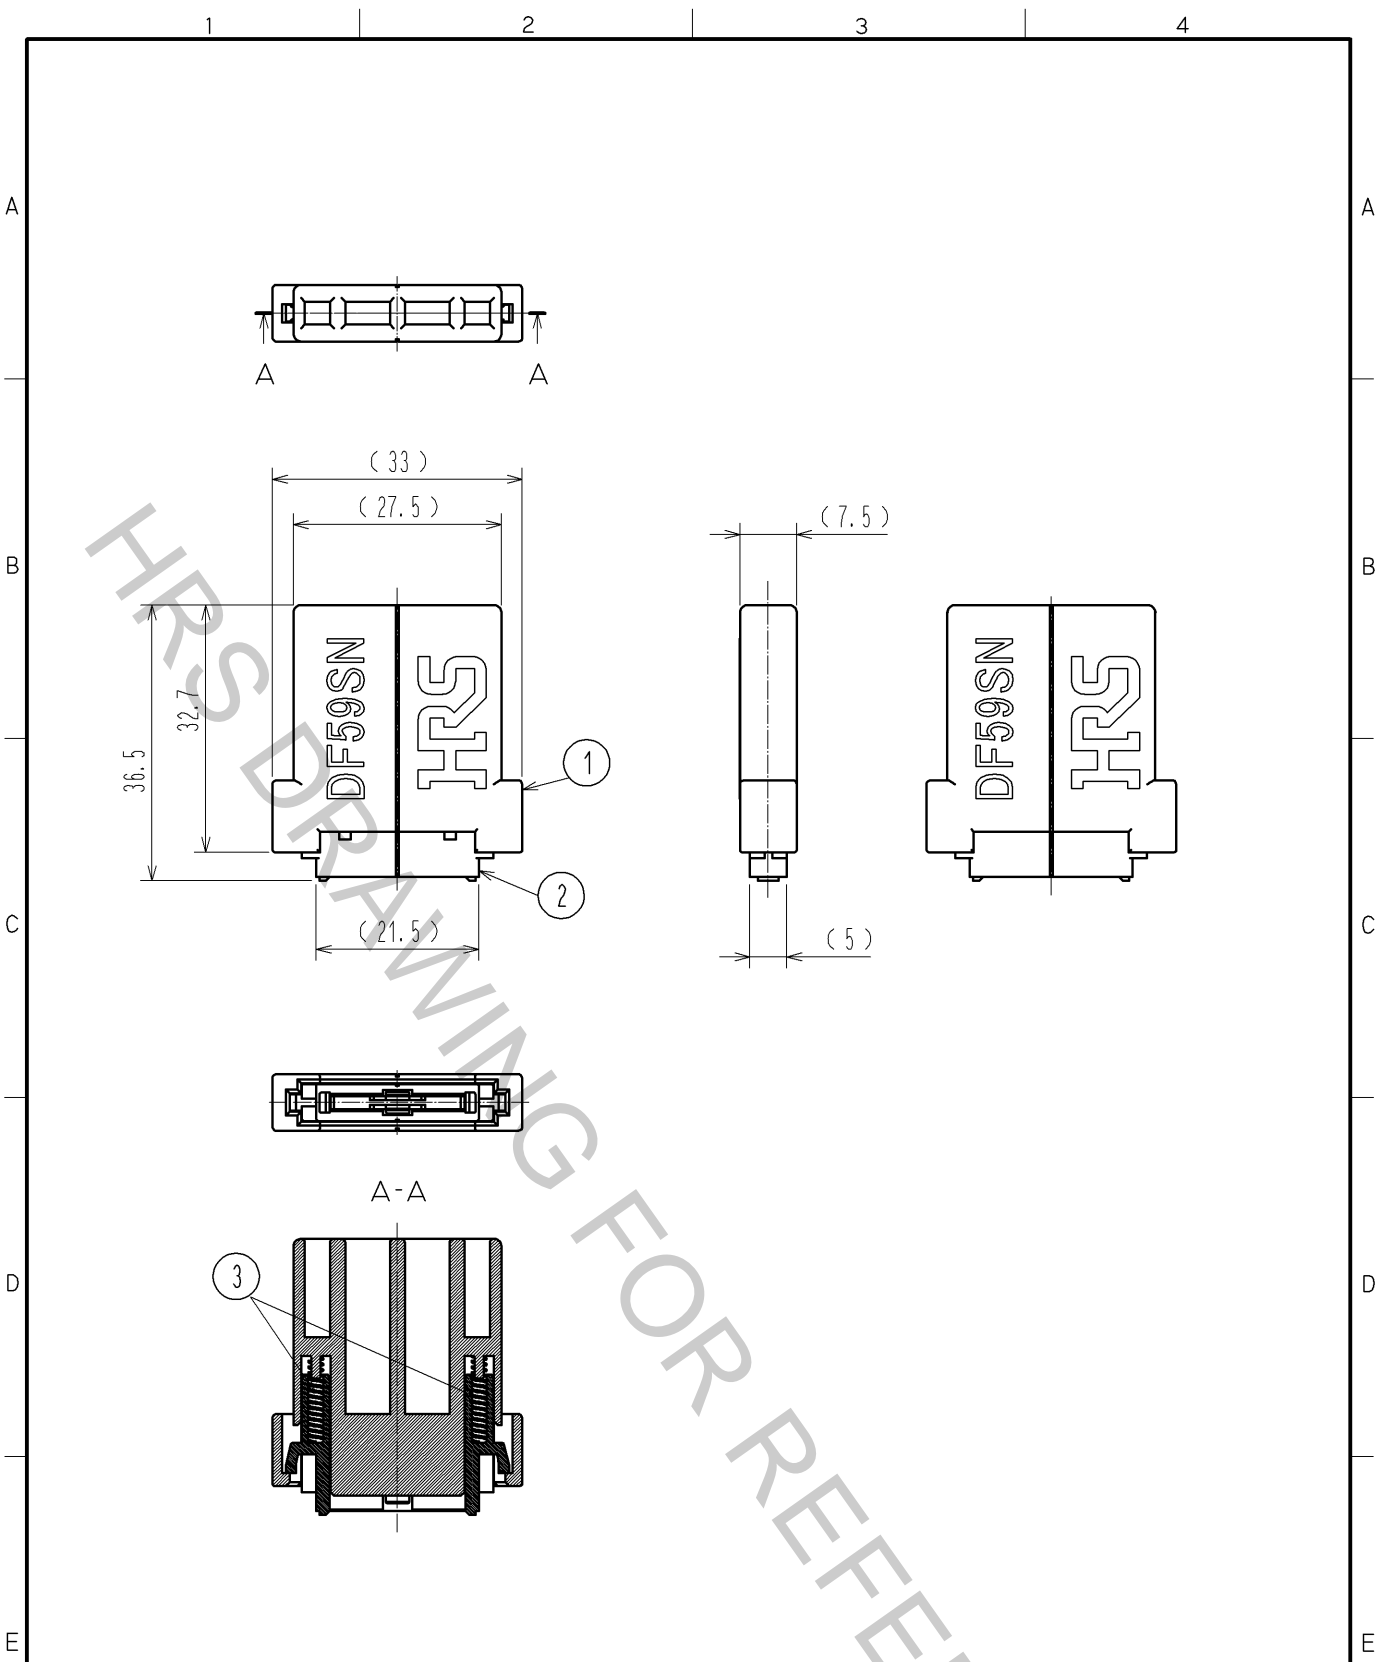

NOTE 1: This Product Is An Insertion Tool For Mating. (For DF59SN-1P-FC)

2	PC	UL94V-2, CLEAR						
1	PC	UL94V-2, CLEAR		3	STAINLESS STEEL	N13μm		
NO.	MATERIAL	FINISH	REMARKS	NO.	MATERIAL	FINISH	REMARKS	
UNITS mm		SCALE 1 : 1	COUNT 	DESCRIPTION OF REVISIONS		DESIGNED	CHECKED	DATE
HIROSE ELECTRIC CO., LTD.	APPROVED	: KI. AKIYAMA	13.10.09	DRAWING NO.		EDC4-352702-01		
	CHECKED	: OM. MIYAMOTO	13.10.09	PART NO.		DF59SN-1P-FC/IN-TOOL		
	DESIGNED	: SZ. ONO	13.10.09	CODE NO.		CL667-0040-2-00		
	DRAWN	: SZ. ONO	13.10.09			1/1		