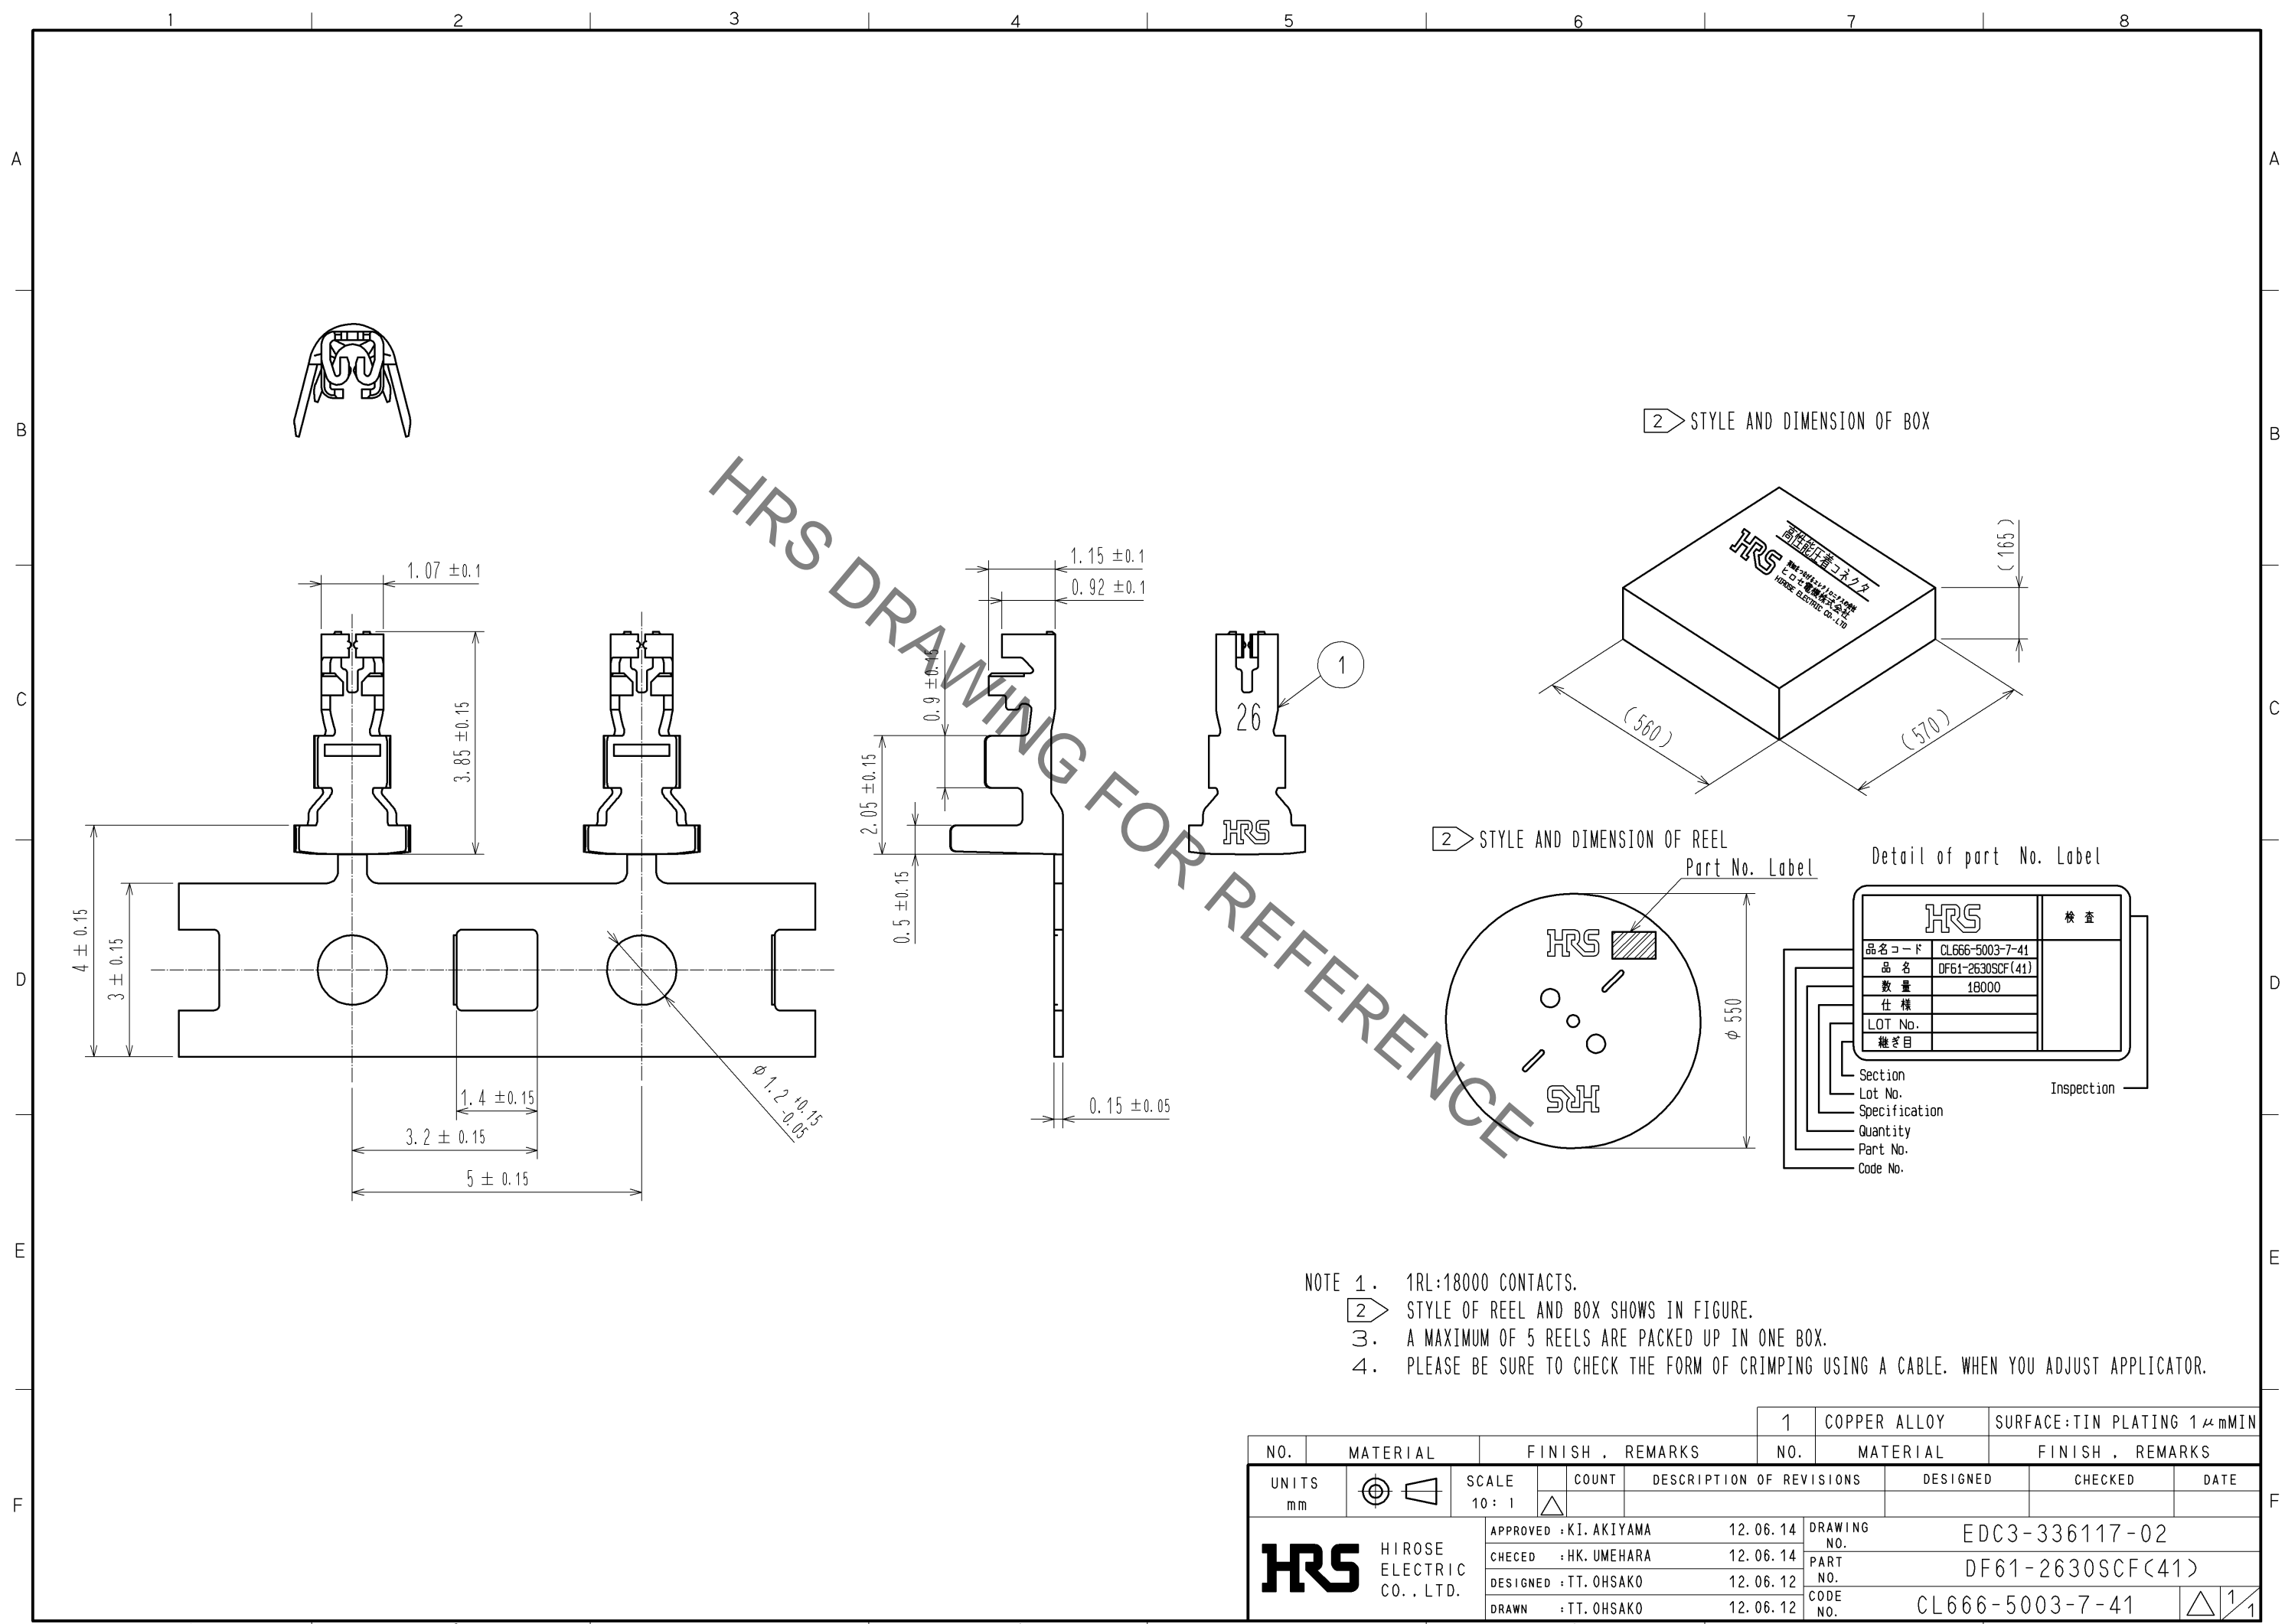

HRS DRAWING FOR REFERENCE

- NOTE 1. 1RL:18000 CONTACTS.
 2. STYLE OF REEL AND BOX SHOWS IN FIGURE.
 3. A MAXIMUM OF 5 REELS ARE PACKED UP IN ONE BOX.
 4. PLEASE BE SURE TO CHECK THE FORM OF CRIMPING USING A CABLE. WHEN YOU ADJUST APPLICATOR.

NO.		MATERIAL		FINISH . REMARKS		1		COPPER ALLOY		SURFACE:TIN PLATING 1μmMIN			
UNITS		SCALE		COUNT		DESCRIPTION OF REVISIONS		DESIGNED		CHECKED		DATE	
mm		10:1		△									
HRS HIROSE ELECTRIC CO., LTD.		APPROVED : KI. AKIYAMA		12.06.14		DRAWING NO.		EDC3-336117-02					
		CHECKED : HK. UMEHARA		12.06.14		PART NO.		DF61-2630SCF(41)					
		DESIGNED : TT. OHSAKO		12.06.12		CODE NO.		CL666-5003-7-41					
		DRAWN : TT. OHSAKO		12.06.12									