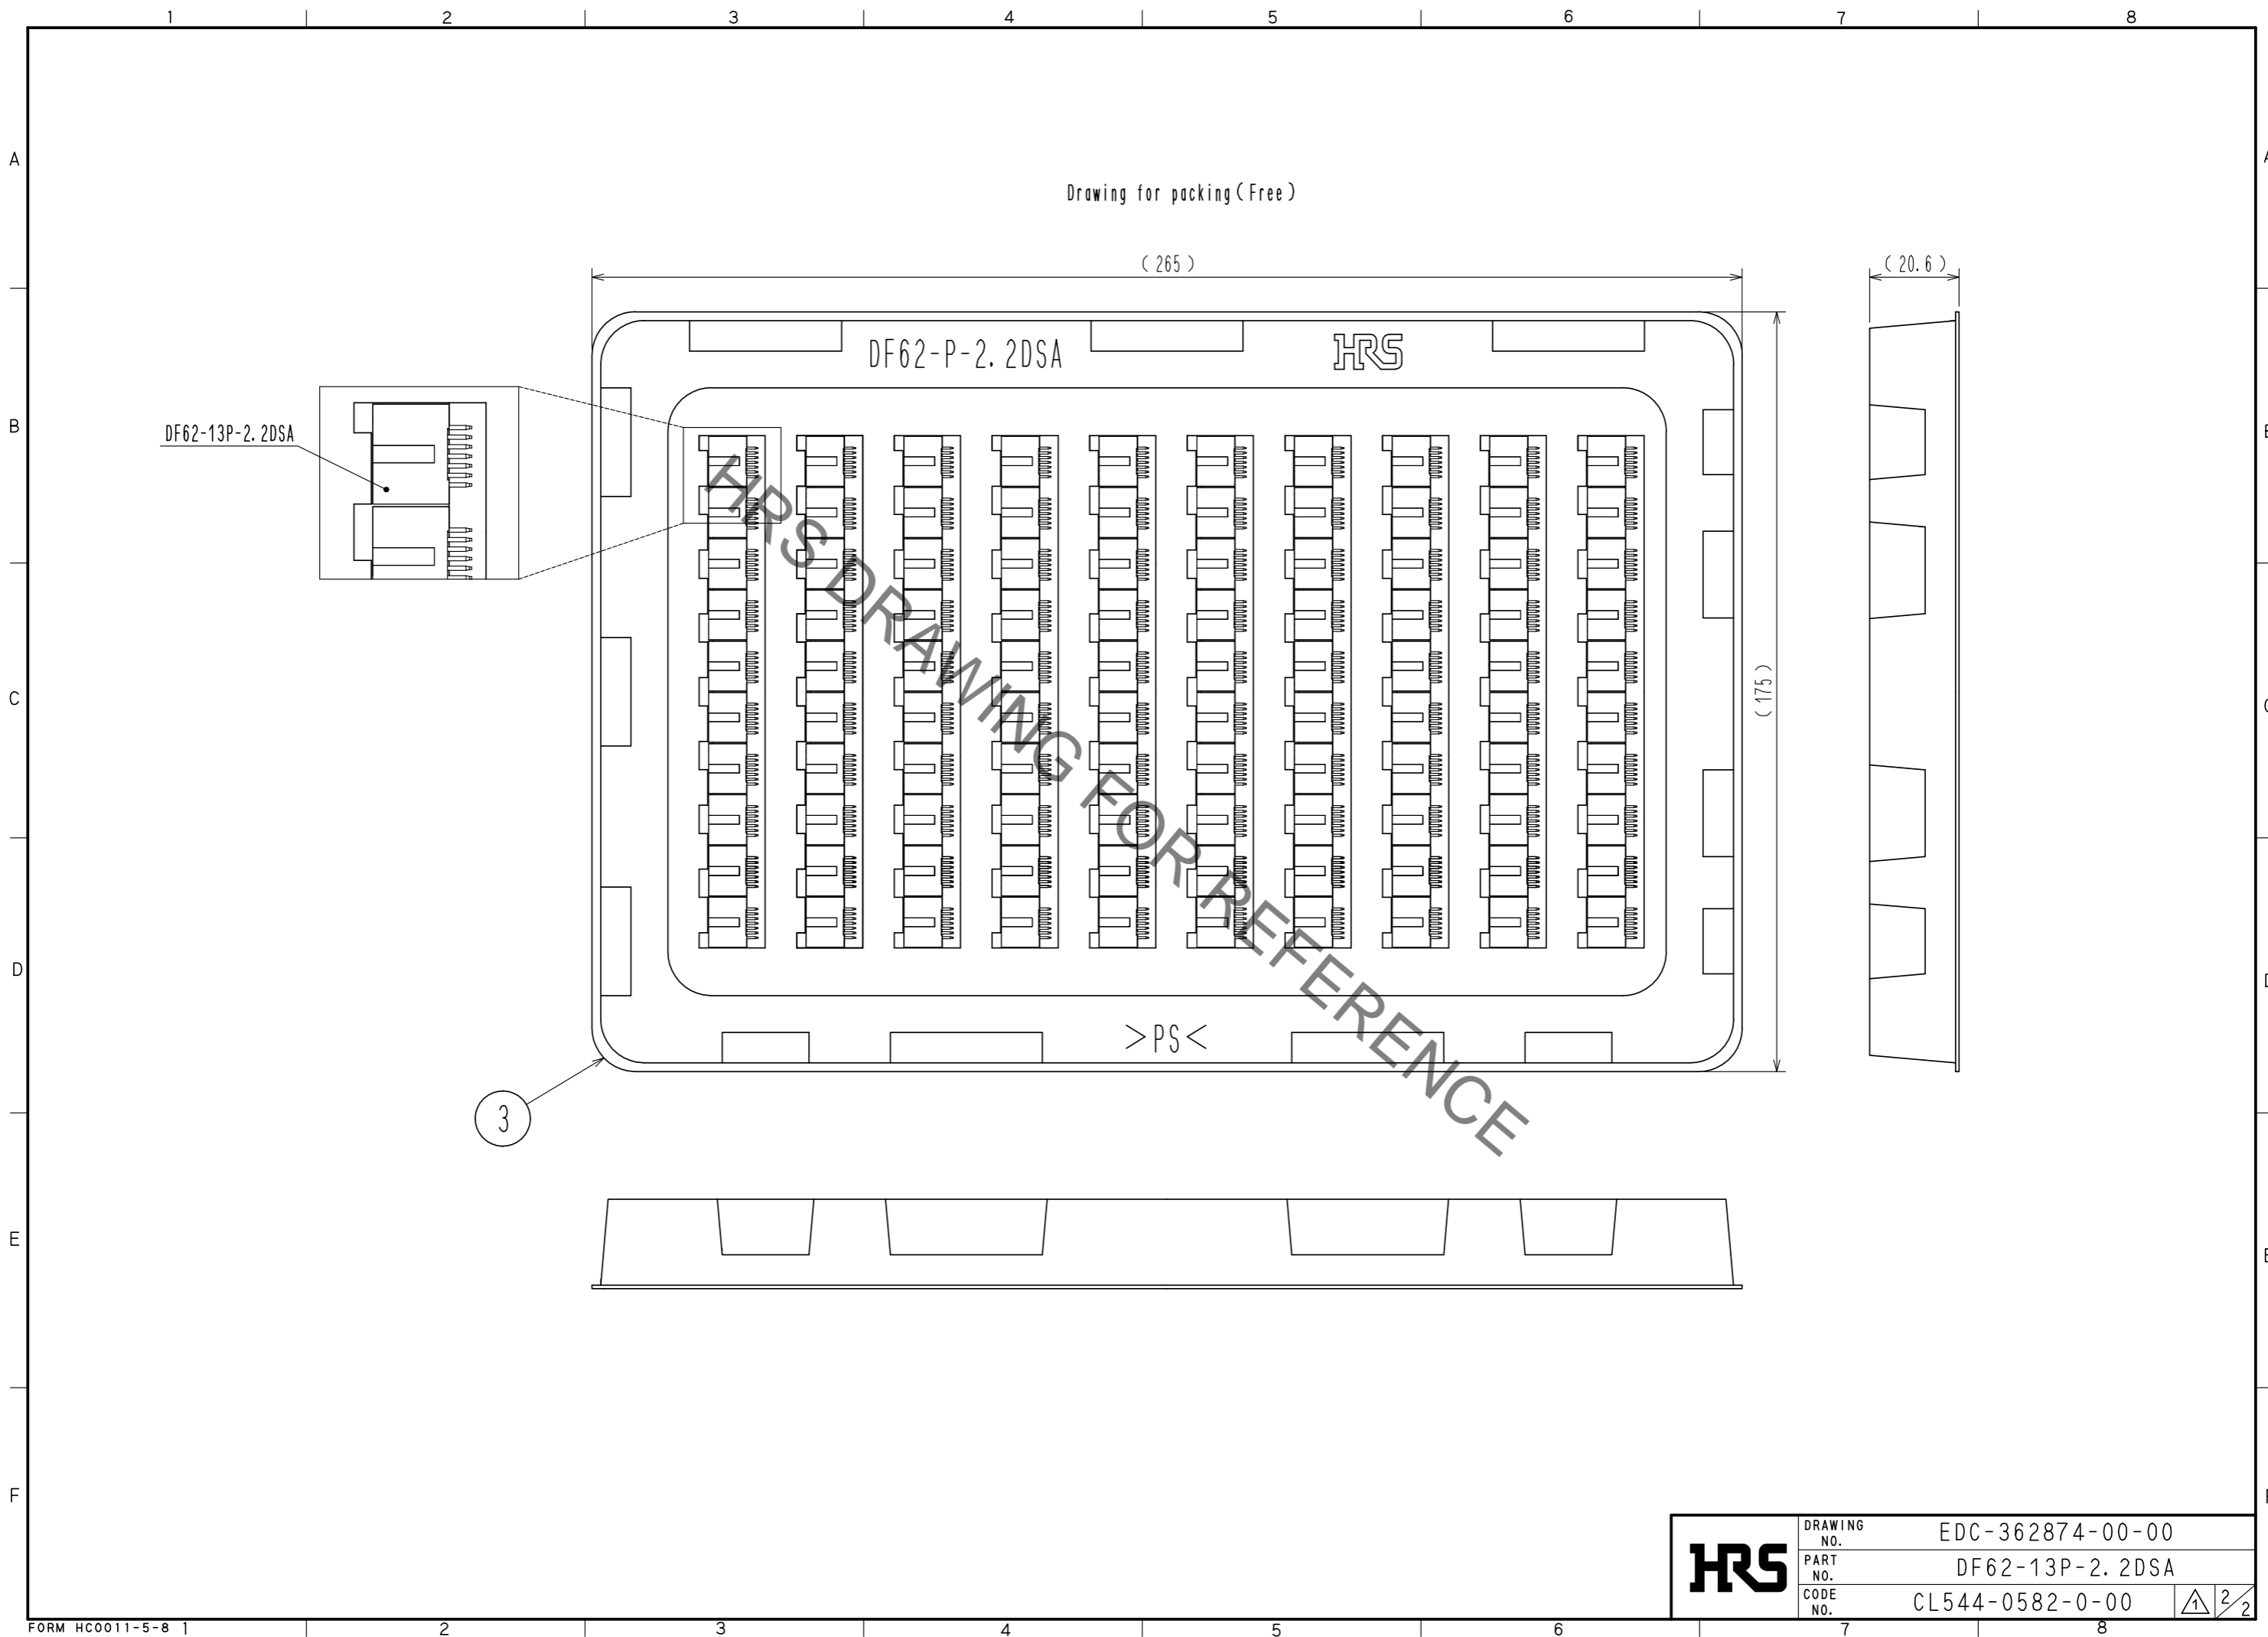

Sep.1.2021 Copyright 2021 HIROSE ELECTRIC CO., LTD. All Rights Reserved.
In case of consideration for using Automotive equipment / device which demand high reliability, kindly contact our sales window correspondents.

HRS	DRAWING NO.	EDC-362874-00-00
	PART NO.	DF62-13P-2.2DSA
	CODE NO.	CL544-0582-0-00
		① 2/2