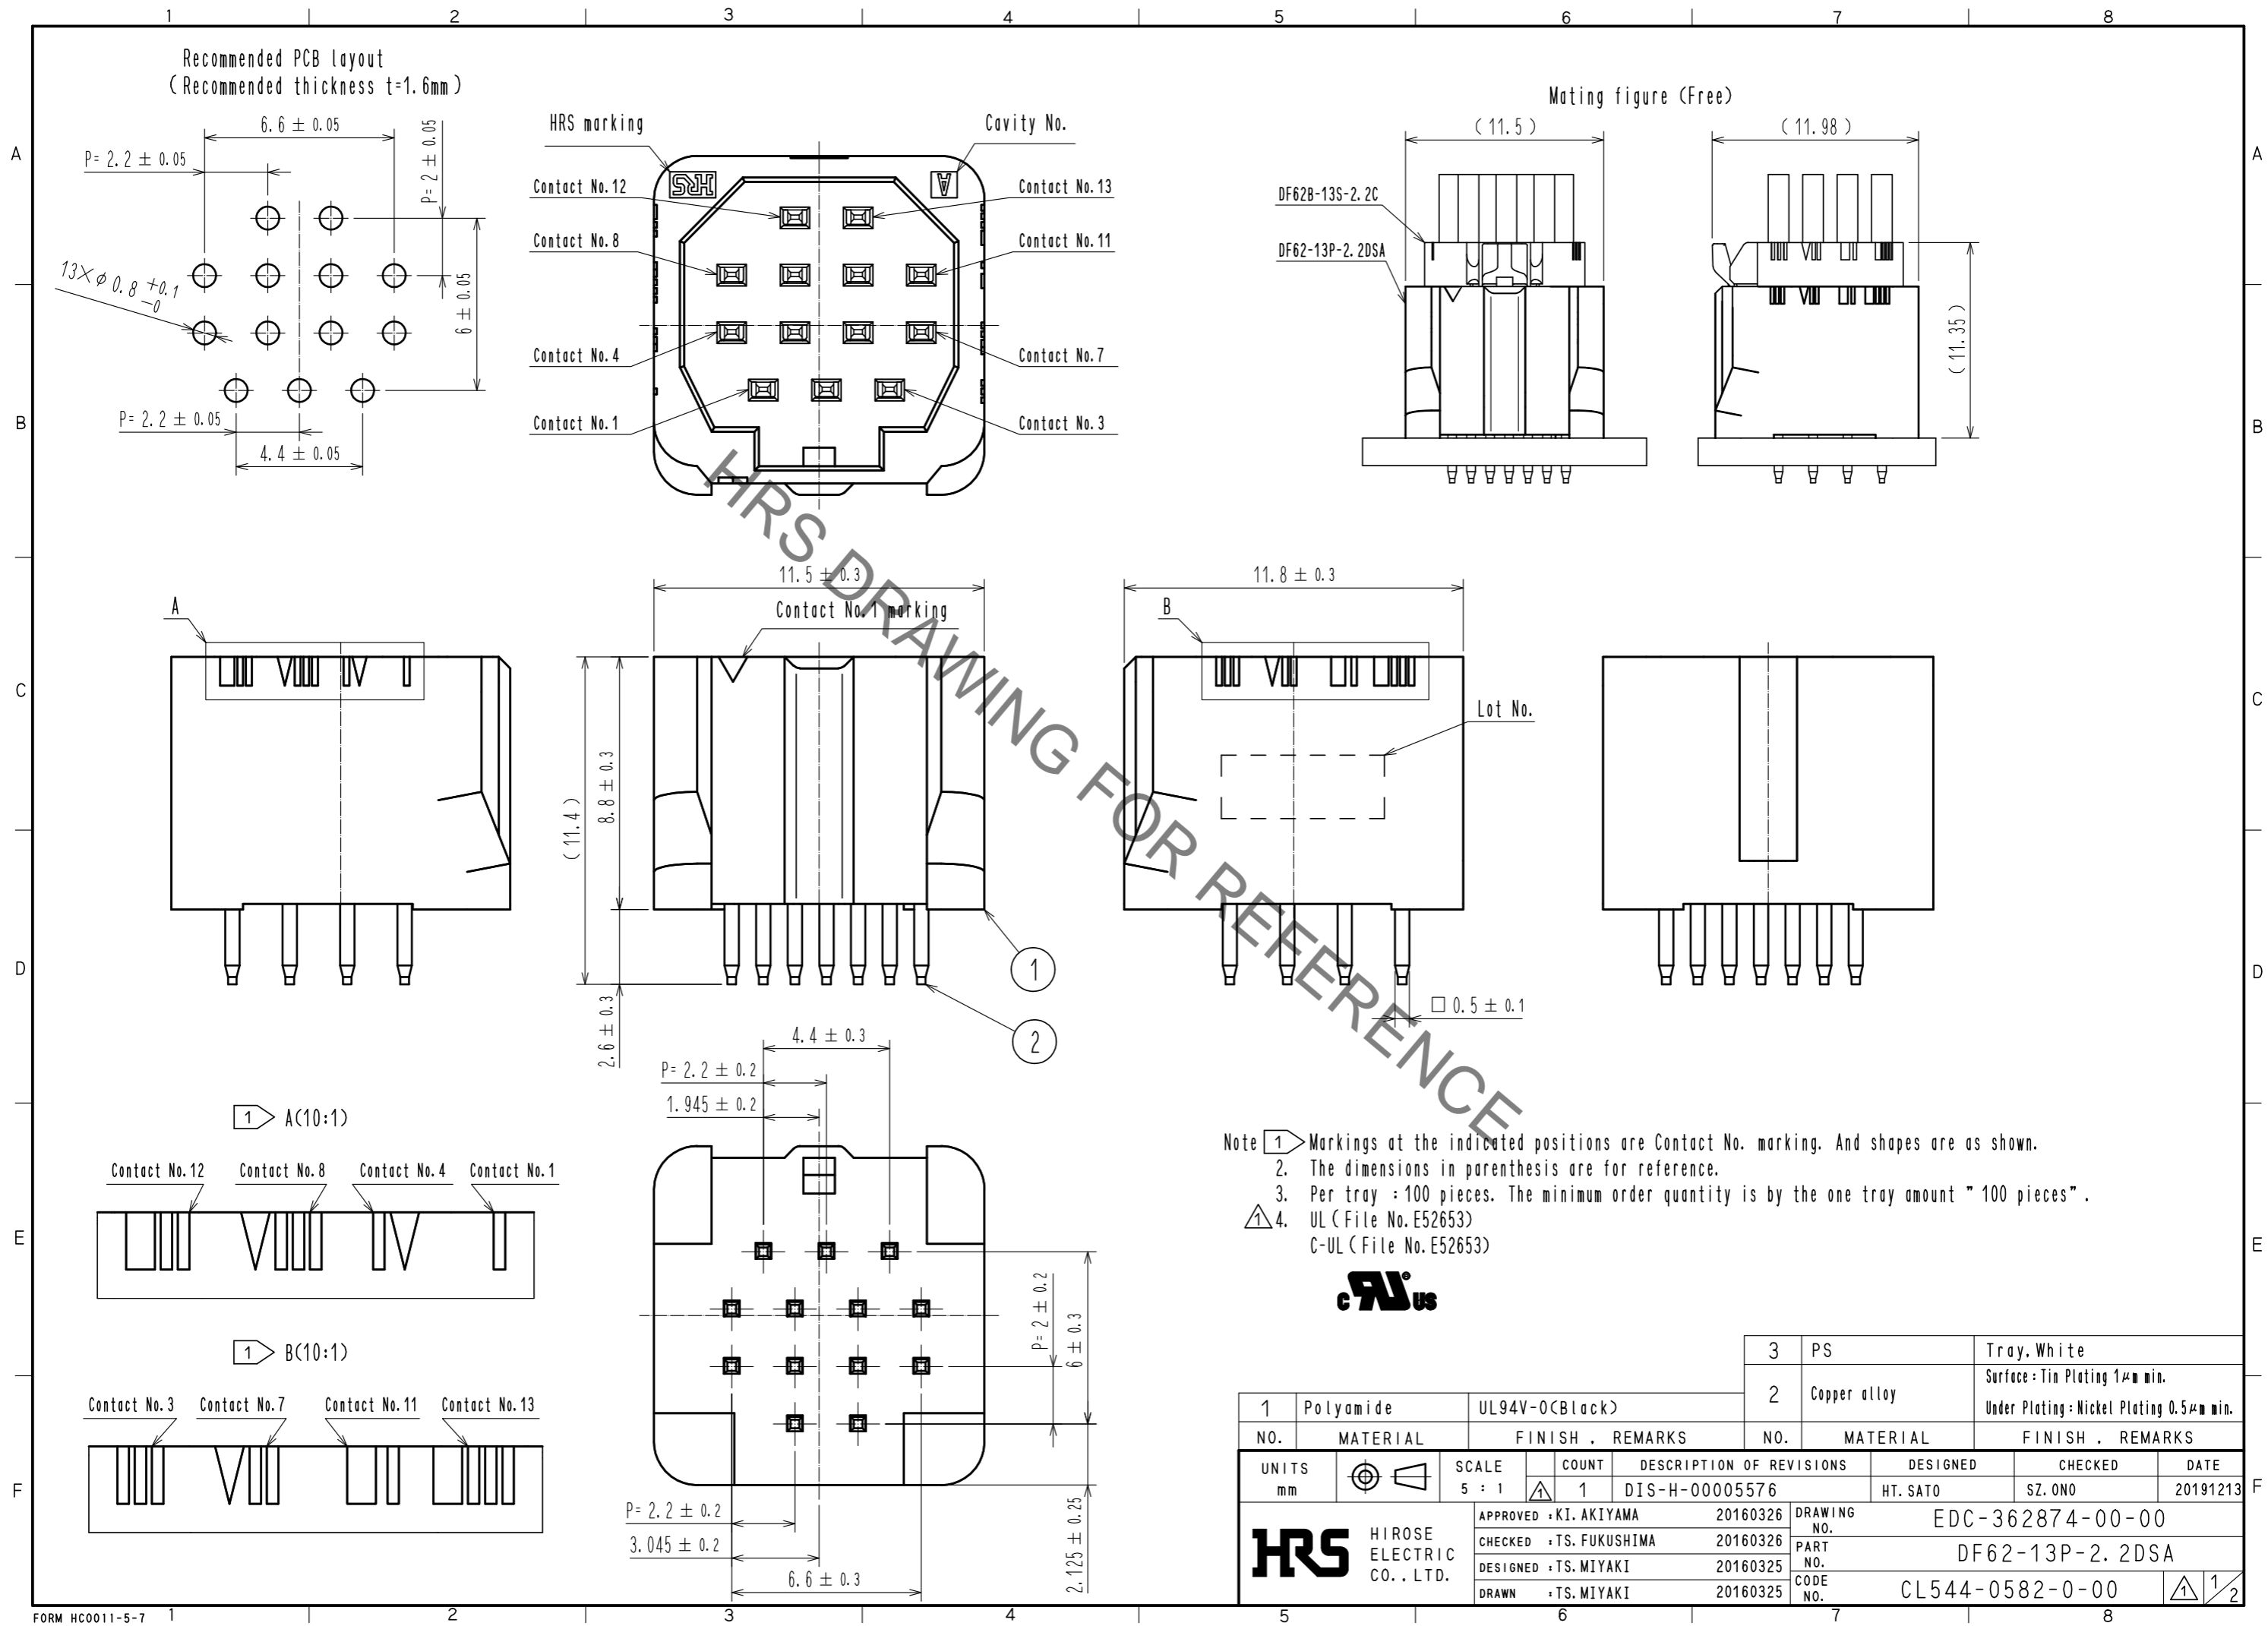

- Note
- 1 Markings at the indicated positions are Contact No. marking. And shapes are as shown.
 2. The dimensions in parenthesis are for reference.
 3. Per tray : 100 pieces. The minimum order quantity is by the one tray amount " 100 pieces".
 4. UL (File No. E52653)
 C-UL (File No. E52653)

1	Polyamide	UL94V-0(Black)	3	PS	Tray, White
2	Copper alloy		2	Copper alloy	Surface: Tin Plating 1μm min. Under Plating: Nickel Plating 0.5μm min.
NO.	MATERIAL	FINISH . REMARKS	NO.	MATERIAL	FINISH . REMARKS
UNITS	mm	SCALE	5 : 1	COUNT	1
DESCRIPTION OF REVISIONS			DESIGNED	CHECKED	DATE
DIS-H-00005576			HT. SATO	SZ. ONO	20191213
APPROVED : KI. AKIYAMA			20160326	DRAWING NO. EDC-362874-00-00	
CHECKED : TS. FUKUSHIMA			20160326	PART NO. DF62-13P-2.2DSA	
DESIGNED : TS. MIYAKI			20160325	CODE NO. CL544-0582-0-00	
DRAWN : TS. MIYAKI			20160325	1/2	