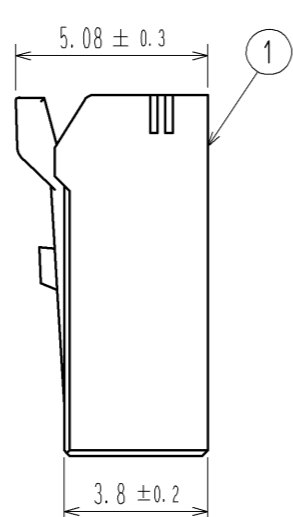

1) FIGURE-1 CONTACT No. MARKING (10:1)

No. 1

No. 2

MATING FIGURE

- NOTE. 1) MARKINGS AT THE INDICATED POSITIONS ARE CONTACT NO. MARKING. AND SHAPES ARE SHOWN IN FIGURE-1.  
2. PER PACK : 100 PIECES.  
3. THE DIMENSIONS IN PARENTHESIS ARE FOR REFERENCE.

NO.	MATERIAL	FINISH . REMARKS	NO.	MATERIAL	FINISH . REMARKS			
			1	PBT	UL94V-0 (BLACK)			
UNITS	mm	SCALE	5 : 1	COUNT	DESCRIPTION OF REVISIONS	DESIGNED	CHECKED	DATE
<b>HIROSE ELECTRIC CO., LTD.</b>		APPROVED	: KI. AKIYAMA	13. 09. 11	DRAWING NO.	EDC3-351955-01		
		CHECED	: OM. MIYAMOTO	13. 09. 11	PART NO.	DF62B-2S-2. 2C(11)		
		DESIGNED	: TH. YOSHIZAWA	13. 09. 11	CODE NO.	CL544-0551-0-11		
		DRAWN	: MI. SAKIMURA	13. 09. 09				