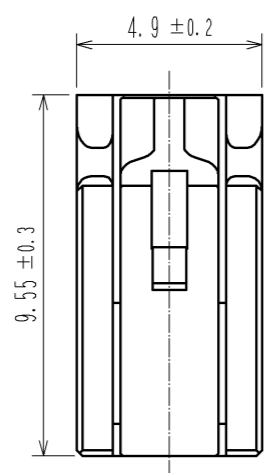

1) FIGURE-1 CONTACT No. MARKING (10:1)

No. 1

No. 2

MATING FIGURE

- NOTE. 1) MARKINGS AT THE INDICATED POSITIONS ARE CONTACT NO. MARKING. AND SHAPES ARE SHOWN IN FIGURE-1.  
2. PER PACK : 100 PIECES.  
3. THE DIMENSIONS IN PARENTHESIS ARE FOR REFERENCE.

NO.	MATERIAL	FINISH . REMARKS	NO.	MATERIAL	FINISH . REMARKS			
			1	PBT	UL94V-0 (BLACK)			
UNITS	mm	SCALE	5 : 1	COUNT	DESCRIPTION OF REVISIONS	DESIGNED	CHECKED	DATE
<b>HIROSE ELECTRIC CO., LTD.</b>		APPROVED	: KI. AKIYAMA	13. 09. 11	DRAWING NO.	EDC3-351955-01		
		CHECED	: OM. MIYAMOTO	13. 09. 11	PART NO.	DF62B-2S-2. 2C(11)		
		DESIGNED	: TH. YOSHIZAWA	13. 09. 11	CODE NO.	CL544-0551-0-11		
		DRAWN	: MI. SAKIMURA	13. 09. 09				