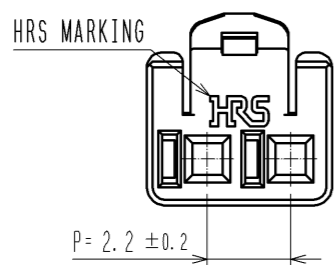

1) FIGURE-1 CONTACT No. MARKING (10:1)

No. 1

No. 2

MATING FIGURE

- NOTE. 1) MARKINGS AT THE INDICATED POSITIONS ARE CONTACT NO. MARKING. AND SHAPES ARE SHOWN IN FIGURE-1.  
2. PER PACK : 100 PIECES.  
3. THE DIMENSIONS IN PARENTHESIS ARE FOR REFERENCE.

NO.	MATERIAL	FINISH . REMARKS	NO.	MATERIAL	FINISH . REMARKS			
			1	PBT	UL94V-0 (BLACK)			
UNITS	mm	SCALE	5 : 1	COUNT	DESCRIPTION OF REVISIONS	DESIGNED	CHECKED	DATE
<b>HIROSE ELECTRIC CO., LTD.</b>		APPROVED	: KI. AKIYAMA	13. 09. 11	DRAWING NO.	EDC3-351955-01		
		CHECED	: OM. MIYAMOTO	13. 09. 11	PART NO.	DF62B-2S-2. 2C(11)		
		DESIGNED	: TH. YOSHIZAWA	13. 09. 11	CODE NO.	CL544-0551-0-11		
		DRAWN	: MI. SAKIMURA	13. 09. 09				