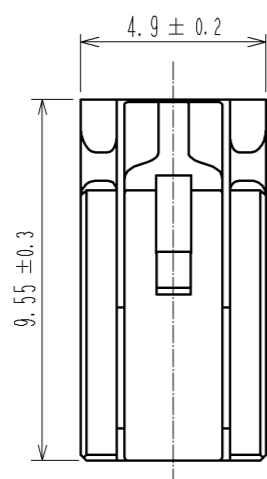

1> FIGURE-1 CONTACT No. MARKING (10:1)

MATING FIGURE

NOTE. 1> MARKINGS AT THE INDICATED POSITIONS IS CONTACT NO. MARKING. AND SHAPES ARE SHOWN IN FIGURE-1.  
 2. PER PACK : 100 PIECES.  
 3. THE DIMENSIONS IN PARENTHESIS ARE FOR REFERENCE.

NO.		MATERIAL		FINISH . REMARKS		1	PBT	UL94V-0(RED)		
UNITS mm		SCALE 5 : 1		COUNT		DESCRIPTION OF REVISIONS		DESIGNED	CHECKED	DATE
HIROSE ELECTRIC CO., LTD.		APPROVED : KI. AKIYAMA		13. 09. 11		DRAWING NO.		EDC3-351956-02		
		CHECKED : OM. MIYAMOTO		13. 09. 11		PART NO.		DF62B-3S-2. 2C(18)		
		DESIGNED : TH. YOSHIZAWA		13. 09. 11		CODE NO.		CL544-0552-2-18		
		DRAWN : MI. SAKIMURA		13. 09. 06						