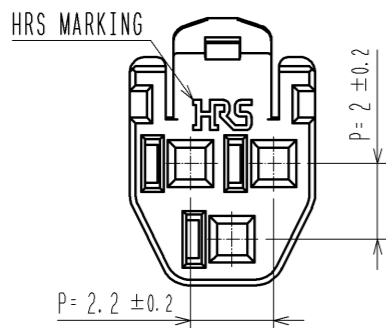

1> FIGURE-1 CONTACT No. MARKING (10:1)

MATING FIGURE

NOTE. 1> MARKINGS AT THE INDICATED POSITIONS IS CONTACT NO. MARKING. AND SHAPES ARE SHOWN IN FIGURE-1.  
 2. PER PACK : 100 PIECES.  
 3. THE DIMENSIONS IN PARENTHESIS ARE FOR REFERENCE.

NO.		MATERIAL		FINISH . REMARKS		1	PBT	UL94V-0(RED)		
UNITS mm		SCALE 5 : 1		COUNT		DESCRIPTION OF REVISIONS		DESIGNED	CHECKED	DATE
HIROSE ELECTRIC CO., LTD.		APPROVED : KI. AKIYAMA		13. 09. 11		DRAWING NO.		EDC3-351956-02		
		CHECKED : OM. MIYAMOTO		13. 09. 11		PART NO.		DF62B-3S-2. 2C(18)		
		DESIGNED : TH. YOSHIZAWA		13. 09. 11		CODE NO.		CL544-0552-2-18		
		DRAWN : MI. SAKIMURA		13. 09. 06						