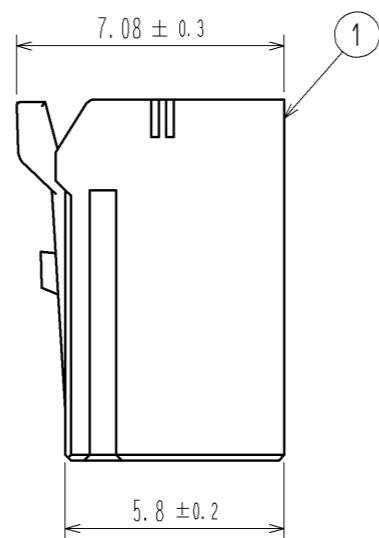

1> FIGURE-1 CONTACT No. MARKING (10:1)

MATING FIGURE

NOTE. 1> MARKINGS AT THE INDICATED POSITIONS IS CONTACT NO. MARKING. AND SHAPES ARE SHOWN IN FIGURE-1.  
 2. PER PACK : 100 PIECES.  
 3. THE DIMENSIONS IN PARENTHESIS ARE FOR REFERENCE.

NO.		MATERIAL		FINISH . REMARKS		1	PBT	UL94V-0(RED)		
UNITS mm		SCALE 5 : 1		COUNT		DESCRIPTION OF REVISIONS		DESIGNED	CHECKED	DATE
HIROSE ELECTRIC CO., LTD.		APPROVED : KI. AKIYAMA		13. 09. 11		DRAWING NO.		EDC3-351956-02		
		CHECKED : OM. MIYAMOTO		13. 09. 11		PART NO.		DF62B-3S-2. 2C(18)		
		DESIGNED : TH. YOSHIZAWA		13. 09. 11		CODE NO.		CL544-0552-2-18		
		DRAWN : MI. SAKIMURA		13. 09. 06						