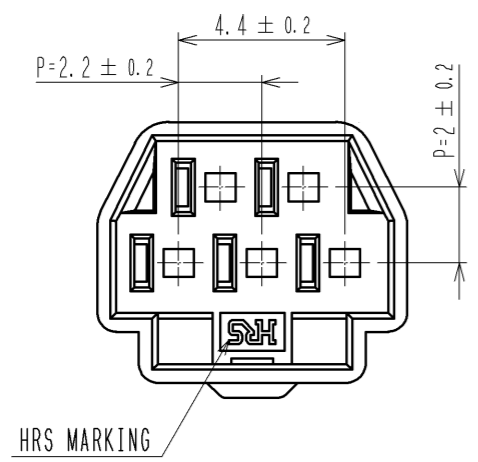

1 FIGURE-1 CONTACT No. MARKING (10:1)

MATING FIGURE

NOTE. 1 MARKINGS AT THE INDICATED POSITIONS ARE CONTACT NO. MARKING. AND SHAPES ARE SHOWN IN FIGURE-1.  
 2. PER PACK : 100 PIECES.  
 3. THE DIMENSIONS IN PARENTHESIS ARE FOR REFERENCE.

NO.		MATERIAL		FINISH . REMARKS		1	PBT	UL94V-0 (BLACK)		
UNITS		SCALE		COUNT		DESCRIPTION OF REVISIONS		DESIGNED	CHECKED	DATE
mm		5 : 1		△						
HIROSE ELECTRIC CO., LTD.		APPROVED : KI. AKIYAMA		13.07.04		DRAWING NO.		EDC3-351966-00		
		CHECKED : OM. MIYAMOTO		13.07.03		PART NO.		DF62B-5EP-2.2C		
		DESIGNED : TH. YOSHIZAWA		13.07.03		CODE NO.		CL544-0561-3-00		
		DRAWN : MI. SAKIMURA		13.06.27						