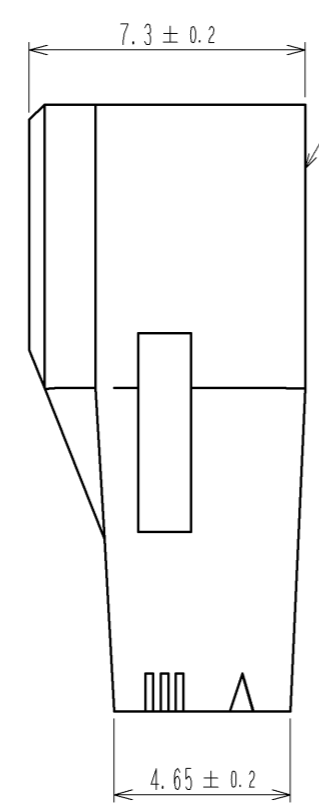

1 FIGURE-1 CONTACT No. MARKING (10:1)

MATING FIGURE

NOTE. 1 MARKINGS AT THE INDICATED POSITIONS ARE CONTACT NO. MARKING. AND SHAPES ARE SHOWN IN FIGURE-1.  
 2. PER PACK : 100 PIECES.  
 3. THE DIMENSIONS IN PARENTHESIS ARE FOR REFERENCE.

NO.		MATERIAL		FINISH . REMARKS		1	PBT	UL94V-0 (BLACK)		
UNITS		SCALE		COUNT		DESCRIPTION OF REVISIONS		DESIGNED	CHECKED	DATE
mm		5 : 1		△						
HIROSE ELECTRIC CO., LTD.		APPROVED : KI. AKIYAMA		13.07.04		DRAWING NO.		EDC3-351966-00		
		CHECKED : OM. MIYAMOTO		13.07.03		PART NO.		DF62B-5EP-2.2C		
		DESIGNED : TH. YOSHIZAWA		13.07.03		CODE NO.		CL544-0561-3-00		
		DRAWN : MI. SAKIMURA		13.06.27						