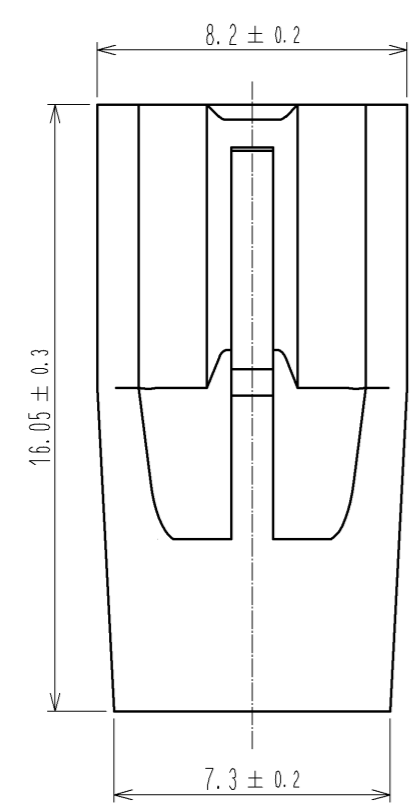

1 FIGURE-1 CONTACT No. MARKING (10:1)

MATING FIGURE

NOTE. 1 MARKINGS AT THE INDICATED POSITIONS ARE CONTACT NO. MARKING. AND SHAPES ARE SHOWN IN FIGURE-1.  
 2. PER PACK : 100 PIECES.  
 3. THE DIMENSIONS IN PARENTHESIS ARE FOR REFERENCE.

NO.		MATERIAL		FINISH . REMARKS		1	PBT	UL94V-0 (BLACK)		
UNITS		SCALE		COUNT		DESCRIPTION OF REVISIONS		DESIGNED	CHECKED	DATE
mm		5 : 1		△						
HIROSE ELECTRIC CO., LTD.		APPROVED : KI. AKIYAMA		13.07.04		DRAWING NO.		EDC3-351966-00		
		CHECKED : OM. MIYAMOTO		13.07.03		PART NO.		DF62B-5EP-2.2C		
		DESIGNED : TH. YOSHIZAWA		13.07.03		CODE NO.		CL544-0561-3-00		
		DRAWN : MI. SAKIMURA		13.06.27						