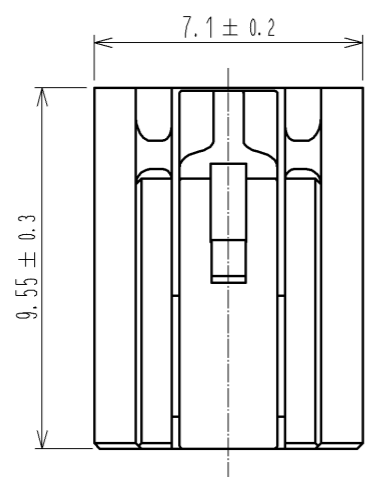

1 FIGURE-1 CONTACT No. MARKING (10:1)

MATING FIGURE

DF62B-5S-2.2C(18)

- NOTE. 1 MARKINGS AT THE INDICATED POSITIONS ARE CONTACT NO. MARKING. AND SHAPES ARE SHOWN IN FIGURE-1.  
2. PER PACK : 100 PIECES.  
3. THE DIMENSIONS IN PARENTHESIS ARE FOR REFERENCE.

| NO.                      | MATERIAL | FINISH . REMARKS | NO.      | MATERIAL                   | FINISH . REMARKS |
|--------------------------|----------|------------------|----------|----------------------------|------------------|
|                          |          |                  | 1        | PBT                        | UL94V-0 (RED)    |
| UNITS                    | mm       | SCALE            | 5 : 1    | COUNT                      | △                |
| APPROVED : KI. AKIYAMA   |          |                  | 13.09.11 | DRAWING NO. EDC3-351959-02 |                  |
| CHECKED : OM. MIYAMOTO   |          |                  | 13.09.11 | PART NO. DF62B-5S-2.2C(18) |                  |
| DESIGNED : TH. YOSHIZAWA |          |                  | 13.09.11 | CODE NO. CL544-0554-8-18   |                  |
| DRAWN : MI. SAKIMURA     |          |                  | 13.09.06 | △ 1/1                      |                  |