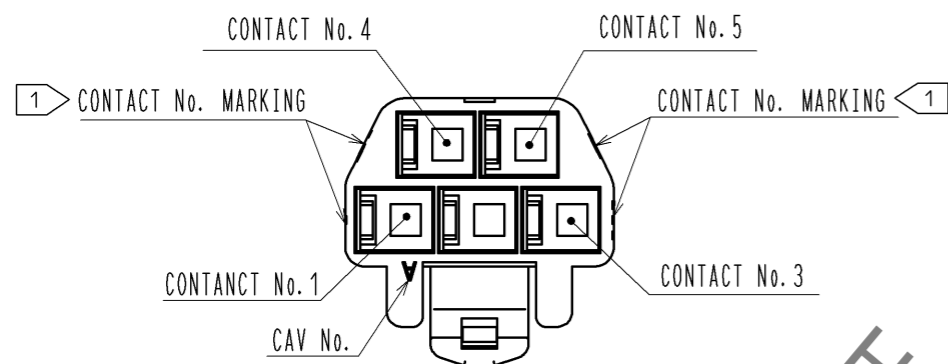

1 FIGURE-1 CONTACT No. MARKING (10:1)

MATING FIGURE

DF62B-5S-2.2C(18)

- NOTE. 1 MARKINGS AT THE INDICATED POSITIONS ARE CONTACT NO. MARKING. AND SHAPES ARE SHOWN IN FIGURE-1.  
2. PER PACK : 100 PIECES.  
3. THE DIMENSIONS IN PARENTHESIS ARE FOR REFERENCE.

| NO.                      | MATERIAL | FINISH . REMARKS | NO.      | MATERIAL                   | FINISH . REMARKS |
|--------------------------|----------|------------------|----------|----------------------------|------------------|
|                          |          |                  | 1        | PBT                        | UL94V-0 (RED)    |
| UNITS                    | mm       | SCALE            | 5 : 1    | COUNT                      | △                |
| APPROVED : KI. AKIYAMA   |          |                  | 13.09.11 | DRAWING NO. EDC3-351959-02 |                  |
| CHECKED : OM. MIYAMOTO   |          |                  | 13.09.11 | PART NO. DF62B-5S-2.2C(18) |                  |
| DESIGNED : TH. YOSHIZAWA |          |                  | 13.09.11 | CODE NO. CL544-0554-8-18   |                  |
| DRAWN : MI. SAKIMURA     |          |                  | 13.09.06 | △ 1/1                      |                  |