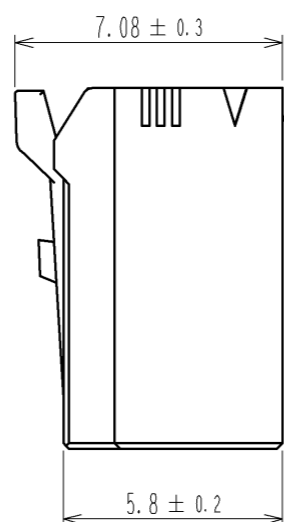

1 FIGURE-1 CONTACT No. MARKING (10:1)

MATING FIGURE

DF62B-5S-2.2C(18)

- NOTE. 1 MARKINGS AT THE INDICATED POSITIONS ARE CONTACT NO. MARKING. AND SHAPES ARE SHOWN IN FIGURE-1.  
2. PER PACK : 100 PIECES.  
3. THE DIMENSIONS IN PARENTHESIS ARE FOR REFERENCE.

| NO.                      | MATERIAL | FINISH . REMARKS | NO.      | MATERIAL                   | FINISH . REMARKS |
|--------------------------|----------|------------------|----------|----------------------------|------------------|
|                          |          |                  | 1        | PBT                        | UL94V-0 (RED)    |
| UNITS                    | mm       | SCALE            | 5 : 1    | COUNT                      | △                |
| APPROVED : KI. AKIYAMA   |          |                  | 13.09.11 | DRAWING NO. EDC3-351959-02 |                  |
| CHECKED : OM. MIYAMOTO   |          |                  | 13.09.11 | PART NO. DF62B-5S-2.2C(18) |                  |
| DESIGNED : TH. YOSHIZAWA |          |                  | 13.09.11 | CODE NO. CL544-0554-8-18   |                  |
| DRAWN : MI. SAKIMURA     |          |                  | 13.09.06 | △ 1/1                      |                  |