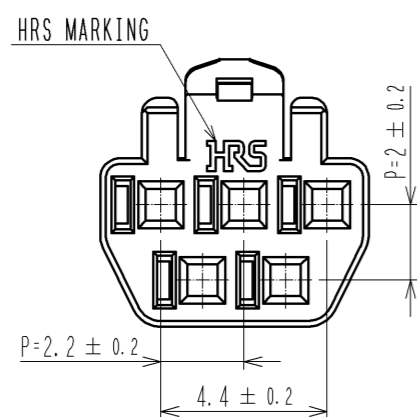

1 FIGURE-1 CONTACT No. MARKING (10:1)

MATING FIGURE

DF62B-5S-2.2C(18)

- NOTE. 1 MARKINGS AT THE INDICATED POSITIONS ARE CONTACT NO. MARKING. AND SHAPES ARE SHOWN IN FIGURE-1.  
2. PER PACK : 100 PIECES.  
3. THE DIMENSIONS IN PARENTHESIS ARE FOR REFERENCE.

| NO.                      | MATERIAL | FINISH . REMARKS | NO.      | MATERIAL                   | FINISH . REMARKS |
|--------------------------|----------|------------------|----------|----------------------------|------------------|
|                          |          |                  | 1        | PBT                        | UL94V-0 (RED)    |
| UNITS                    | mm       | SCALE            | 5 : 1    | COUNT                      | △                |
| APPROVED : KI. AKIYAMA   |          |                  | 13.09.11 | DRAWING NO. EDC3-351959-02 |                  |
| CHECKED : OM. MIYAMOTO   |          |                  | 13.09.11 | PART NO. DF62B-5S-2.2C(18) |                  |
| DESIGNED : TH. YOSHIZAWA |          |                  | 13.09.11 | CODE NO. CL544-0554-8-18   |                  |
| DRAWN : MI. SAKIMURA     |          |                  | 13.09.06 | △ 1/1                      |                  |