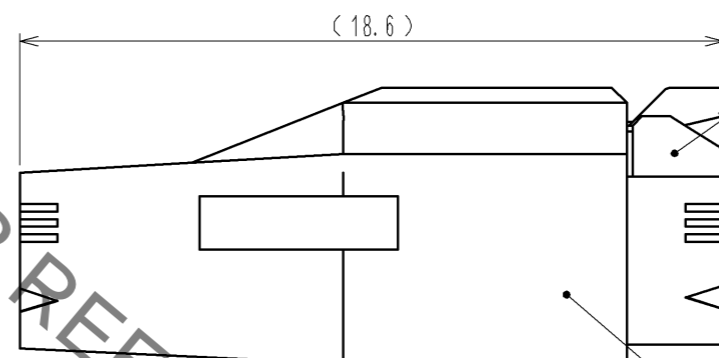

1 FIGURE-1 CONTACT No. MARKING (10:1)

MATING FIGURE

DF62B-5S-2.2C(18)

- NOTE. 1 MARKINGS AT THE INDICATED POSITIONS ARE CONTACT NO. MARKING. AND SHAPES ARE SHOWN IN FIGURE-1.  
2. PER PACK : 100 PIECES.  
3. THE DIMENSIONS IN PARENTHESIS ARE FOR REFERENCE.

| NO.                      | MATERIAL | FINISH . REMARKS | NO.      | MATERIAL                   | FINISH . REMARKS |
|--------------------------|----------|------------------|----------|----------------------------|------------------|
|                          |          |                  | 1        | PBT                        | UL94V-0 (RED)    |
| UNITS                    | mm       | SCALE            | 5 : 1    | COUNT                      | △                |
| APPROVED : KI. AKIYAMA   |          |                  | 13.09.11 | DRAWING NO. EDC3-351959-02 |                  |
| CHECKED : OM. MIYAMOTO   |          |                  | 13.09.11 | PART NO. DF62B-5S-2.2C(18) |                  |
| DESIGNED : TH. YOSHIZAWA |          |                  | 13.09.11 | CODE NO. CL544-0554-8-18   |                  |
| DRAWN : MI. SAKIMURA     |          |                  | 13.09.06 | △ 1/1                      |                  |