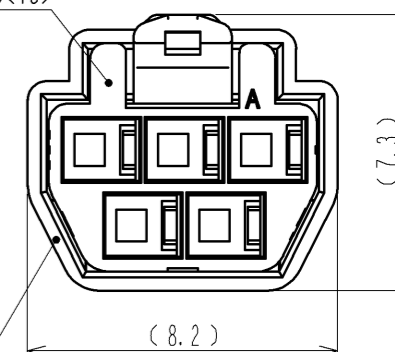

1 FIGURE-1 CONTACT No. MARKING (10:1)

MATING FIGURE

DF62B-5S-2.2C(18)

- NOTE. 1 MARKINGS AT THE INDICATED POSITIONS ARE CONTACT NO. MARKING. AND SHAPES ARE SHOWN IN FIGURE-1.  
2. PER PACK : 100 PIECES.  
3. THE DIMENSIONS IN PARENTHESIS ARE FOR REFERENCE.

| NO.                      | MATERIAL | FINISH . REMARKS | NO.      | MATERIAL                   | FINISH . REMARKS |
|--------------------------|----------|------------------|----------|----------------------------|------------------|
|                          |          |                  | 1        | PBT                        | UL94V-0 (RED)    |
| UNITS                    | mm       | SCALE            | 5 : 1    | COUNT                      | △                |
| APPROVED : KI. AKIYAMA   |          |                  | 13.09.11 | DRAWING NO. EDC3-351959-02 |                  |
| CHECKED : OM. MIYAMOTO   |          |                  | 13.09.11 | PART NO. DF62B-5S-2.2C(18) |                  |
| DESIGNED : TH. YOSHIZAWA |          |                  | 13.09.11 | CODE NO. CL544-0554-8-18   |                  |
| DRAWN : MI. SAKIMURA     |          |                  | 13.09.06 | △ 1/1                      |                  |