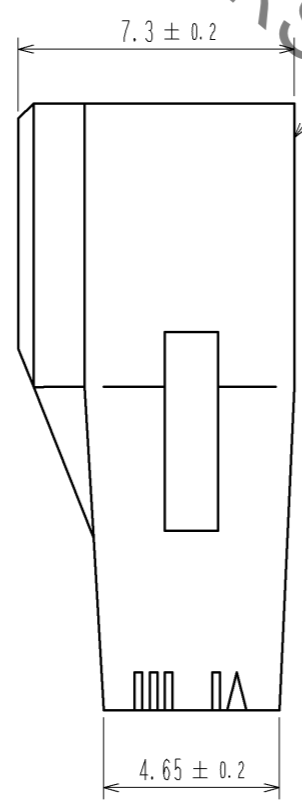

1 FIGURE-1 CONTACT No. MARKING (10:1)

Mating figure

- Note. 1 Markings at the indicated positions are contact No. marking. And shapes are shown in Figure-1.
 2. Per pack : 100 pieces.
 3. The dimensions in parenthesis are for reference.
 4. UL (File No. E52653), C-UL (File No. E52653) approved product.

NO.	MATERIAL	FINISH	REMARKS	NO.	MATERIAL	FINISH	REMARKS	
				1	PBT		UL94V-0 (RED)	
UNITS	mm	SCALE	5 : 1	COUNT	DESCRIPTION OF REVISIONS	DESIGNED	CHECKED	DATE
APPROVED : KI. AKIYAMA				14.06.06	DRAWING NO. EDC3-351967-02			
CHECKED : TS. FUKUSHIMA				14.06.06	PART NO. DF62B-6EP-2.2C(18)			
DESIGNED : TS. KUMAZAWA				14.06.06	CODE NO. CL544-0562-6-18			
DRAWN : TS. KUMAZAWA				14.06.06	1/1			