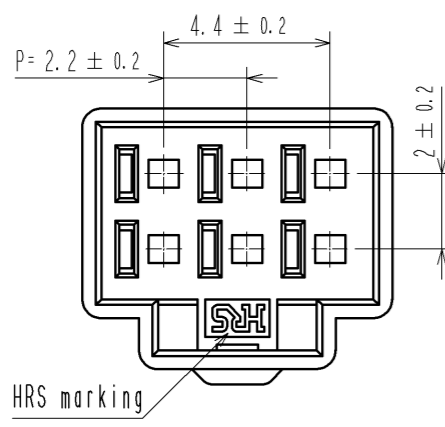

1 FIGURE-1 CONTACT No. MARKING (10:1)

Mating figure

- Note. 1 Markings at the indicated positions are contact No. marking. And shapes are shown in Figure-1.
 2. Per pack : 100 pieces.
 3. The dimensions in parenthesis are for reference.
 4. UL (File No. E52653), C-UL (File No. E52653) approved product.

NO.	MATERIAL	FINISH	REMARKS	NO.	MATERIAL	FINISH	REMARKS	
				1	PBT		UL94V-0 (RED)	
UNITS	mm	SCALE	5 : 1	COUNT	DESCRIPTION OF REVISIONS	DESIGNED	CHECKED	DATE
APPROVED : KI. AKIYAMA				14.06.06	DRAWING NO. EDC3-351967-02			
CHECKED : TS. FUKUSHIMA				14.06.06	PART NO. DF62B-6EP-2.2C(18)			
DESIGNED : TS. KUMAZAWA				14.06.06	CODE NO. CL544-0562-6-18			
DRAWN : TS. KUMAZAWA				14.06.06	1/1			