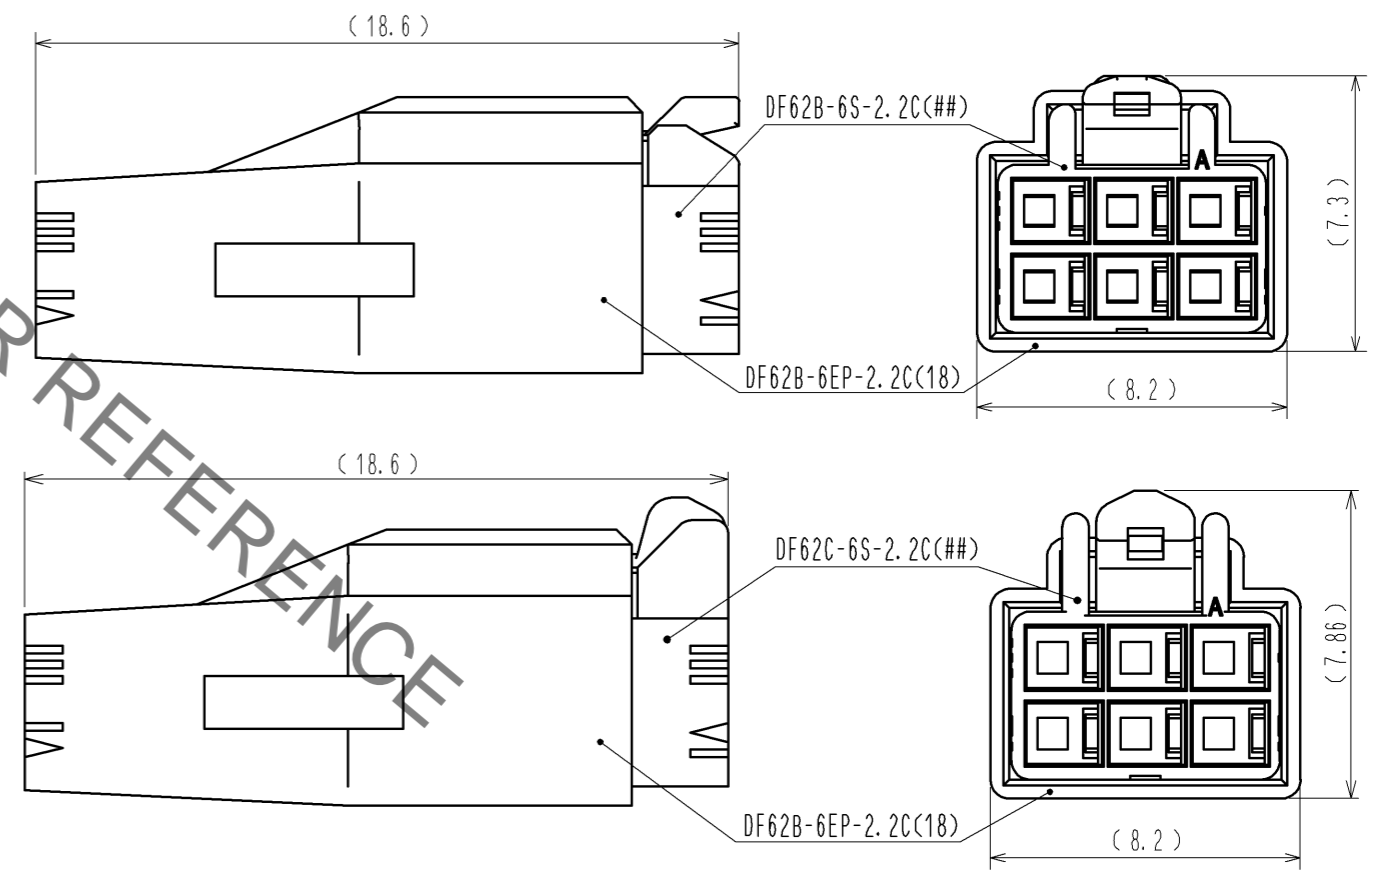

1 FIGURE-1 CONTACT No. MARKING (10:1)

Mating figure

- Note. 1 Markings at the indicated positions are contact No. marking. And shapes are shown in Figure-1.
 2. Per pack : 100 pieces.
 3. The dimensions in parenthesis are for reference.
 4. UL (File No. E52653), C-UL (File No. E52653) approved product.

NO.	MATERIAL	FINISH	REMARKS	NO.	MATERIAL	FINISH	REMARKS	
				1	PBT		UL94V-0 (RED)	
UNITS	mm	SCALE	5 : 1	COUNT	DESCRIPTION OF REVISIONS	DESIGNED	CHECKED	DATE
APPROVED : KI. AKIYAMA				14.06.06	DRAWING NO. EDC3-351967-02			
CHECKED : TS. FUKUSHIMA				14.06.06	PART NO. DF62B-6EP-2.2C(18)			
DESIGNED : TS. KUMAZAWA				14.06.06	CODE NO. CL544-0562-6-18			
DRAWN : TS. KUMAZAWA				14.06.06	1/1			