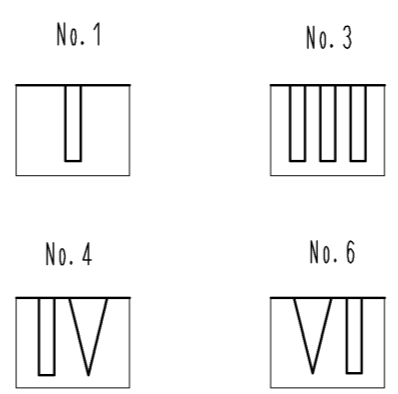

1 FIGURE-1 CONTACT No. MARKING (10:1)

Mating figure

- Note. 1 Markings at the indicated positions are contact No. marking. And shapes are shown in Figure-1.
 2. Per pack : 100 pieces.
 3. The dimensions in parenthesis are for reference.
 4. UL (File No. E52653), C-UL (File No. E52653) approved product.

NO.	MATERIAL	FINISH	REMARKS	NO.	MATERIAL	FINISH	REMARKS	
				1	PBT		UL94V-0 (RED)	
UNITS	mm	SCALE	5 : 1	COUNT	DESCRIPTION OF REVISIONS	DESIGNED	CHECKED	DATE
APPROVED : KI. AKIYAMA				14.06.06	DRAWING NO. EDC3-351967-02			
CHECKED : TS. FUKUSHIMA				14.06.06	PART NO. DF62B-6EP-2.2C(18)			
DESIGNED : TS. KUMAZAWA				14.06.06	CODE NO. CL544-0562-6-18			
DRAWN : TS. KUMAZAWA				14.06.06	1/1			