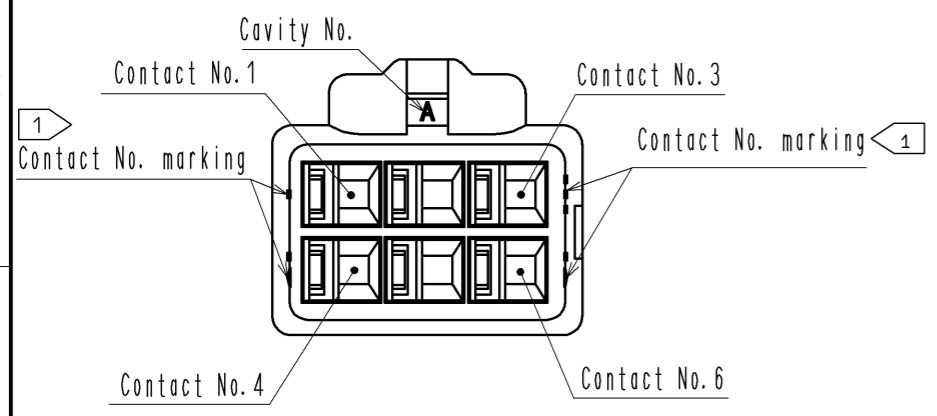

1 FIGURE-1 CONTACT No. MARKING (10:1)

Mating figure

- Note. 1 Markings at the indicated positions are contact No. marking. And shapes are shown in Figure-1.
 2. Per pack : 100 pieces.
 3. The dimensions in parenthesis are for reference.
 4. UL (File No. E52653), C-UL (File No. E52653) approved product.

NO.	MATERIAL	FINISH	REMARKS	NO.	MATERIAL	FINISH	REMARKS	
				1	PBT		UL94V-0 (RED)	
UNITS	mm	SCALE	5 : 1	COUNT	DESCRIPTION OF REVISIONS	DESIGNED	CHECKED	DATE
APPROVED : KI. AKIYAMA				14.06.06	DRAWING NO. EDC3-351967-02			
CHECKED : TS. FUKUSHIMA				14.06.06	PART NO. DF62B-6EP-2.2C(18)			
DESIGNED : TS. KUMAZAWA				14.06.06	CODE NO. CL544-0562-6-18			
DRAWN : TS. KUMAZAWA				14.06.06	1/1			