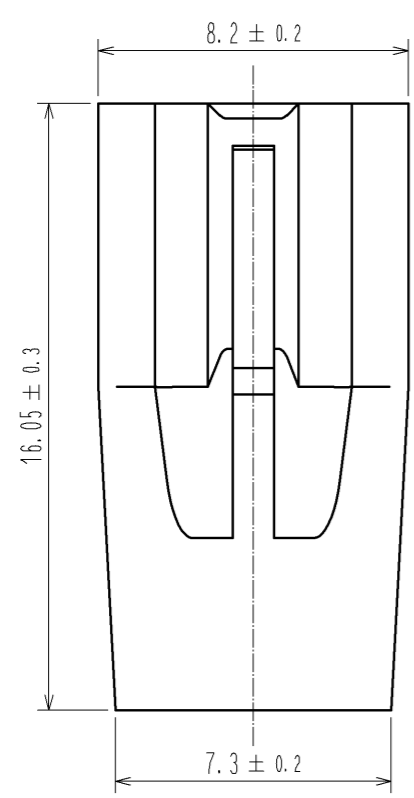

1 FIGURE-1 CONTACT No. MARKING (10:1)

Mating figure

- Note. 1 Markings at the indicated positions are contact No. marking. And shapes are shown in Figure-1.
 2. Per pack : 100 pieces.
 3. The dimensions in parenthesis are for reference.
 4. UL (File No. E52653), C-UL (File No. E52653) approved product.

NO.	MATERIAL	FINISH	REMARKS	NO.	MATERIAL	FINISH	REMARKS	
				1	PBT		UL94V-0 (RED)	
UNITS	mm	SCALE	5 : 1	COUNT	DESCRIPTION OF REVISIONS	DESIGNED	CHECKED	DATE
APPROVED : KI. AKIYAMA				14.06.06	DRAWING NO. EDC3-351967-02			
CHECKED : TS. FUKUSHIMA				14.06.06	PART NO. DF62B-6EP-2.2C(18)			
DESIGNED : TS. KUMAZAWA				14.06.06	CODE NO. CL544-0562-6-18			
DRAWN : TS. KUMAZAWA				14.06.06	1/1			