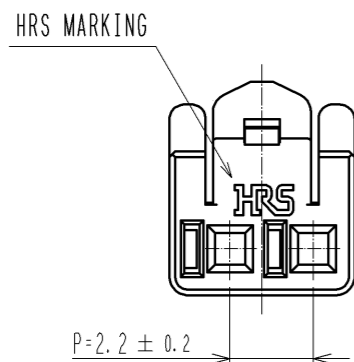

1 > FIGURE-1 CONTACT No. MARKING (10:1)

No. 1

No. 2

MATING FIGURE

- NOTE. 1 > MARKINGS AT THE INDICATED POSITIONS ARE CONTACT NO. MARKING. AND SHAPES ARE SHOWN IN FIGURE-1.
 2. PER PACK : 100 PIECES.
 3. THE DIMENSIONS IN PARENTHESIS ARE FOR REFERENCE.

NO.	MATERIAL	FINISH . REMARKS	1	PBT	UL94V-0 (BLACK)			
UNITS	mm	SCALE	5 : 1	COUNT	DESCRIPTION OF REVISIONS	DESIGNED	CHECKED	DATE
HRS HIROSE ELECTRIC CO., LTD.		APPROVED : KI. AKIYAMA	13. 09. 17	DRAWING NO.		EDC3-351970-01		
		CHECED : OM. MIYAMOTO	13. 09. 13	PART NO.		DF62C-2S-2. 2C(11)		
		DESIGNED : TH. YOSHIZAWA	13. 09. 13	CODE NO.		CL544-0565-4-11		
		DRAWN : MI. SAKIMURA	13. 09. 09			1/1		