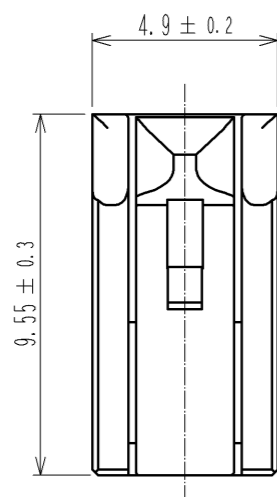

1 > FIGURE-1 CONTACT No. MARKING (10:1)

No. 1

No. 2

MATING FIGURE

- NOTE. 1 > MARKINGS AT THE INDICATED POSITIONS ARE CONTACT NO. MARKING. AND SHAPES ARE SHOWN IN FIGURE-1.
 2. PER PACK : 100 PIECES.
 3. THE DIMENSIONS IN PARENTHESIS ARE FOR REFERENCE.

NO.	MATERIAL	FINISH . REMARKS	1	PBT	UL94V-0 (BLACK)			
UNITS	mm	SCALE	5 : 1	COUNT	DESCRIPTION OF REVISIONS	DESIGNED	CHECKED	DATE
HRS HIROSE ELECTRIC CO., LTD.		APPROVED : KI. AKIYAMA	13. 09. 17	DRAWING NO.		EDC3-351970-01		
		CHECED : OM. MIYAMOTO	13. 09. 13	PART NO.		DF62C-2S-2. 2C(11)		
		DESIGNED : TH. YOSHIZAWA	13. 09. 13	CODE NO.		CL544-0565-4-11		
		DRAWN : MI. SAKIMURA	13. 09. 09			1/1		