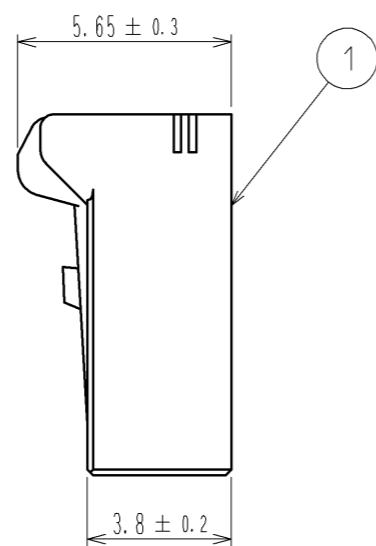

1 > FIGURE-1 CONTACT No. MARKING (10:1)

No. 1

No. 2

MATING FIGURE

- NOTE. 1 > MARKINGS AT THE INDICATED POSITIONS ARE CONTACT NO. MARKING. AND SHAPES ARE SHOWN IN FIGURE-1.
 2. PER PACK : 100 PIECES.
 3. THE DIMENSIONS IN PARENTHESIS ARE FOR REFERENCE.

NO.	MATERIAL	FINISH . REMARKS	1	PBT	UL94V-0 (BLACK)			
UNITS	mm	SCALE	5 : 1	COUNT	DESCRIPTION OF REVISIONS	DESIGNED	CHECKED	DATE
HRS HIROSE ELECTRIC CO., LTD.		APPROVED : KI. AKIYAMA	13. 09. 17	DRAWING NO.		EDC3-351970-01		
		CHECED : OM. MIYAMOTO	13. 09. 13	PART NO.		DF62C-2S-2. 2C(11)		
		DESIGNED : TH. YOSHIZAWA	13. 09. 13	CODE NO.		CL544-0565-4-11		
		DRAWN : MI. SAKIMURA	13. 09. 09			1/1		